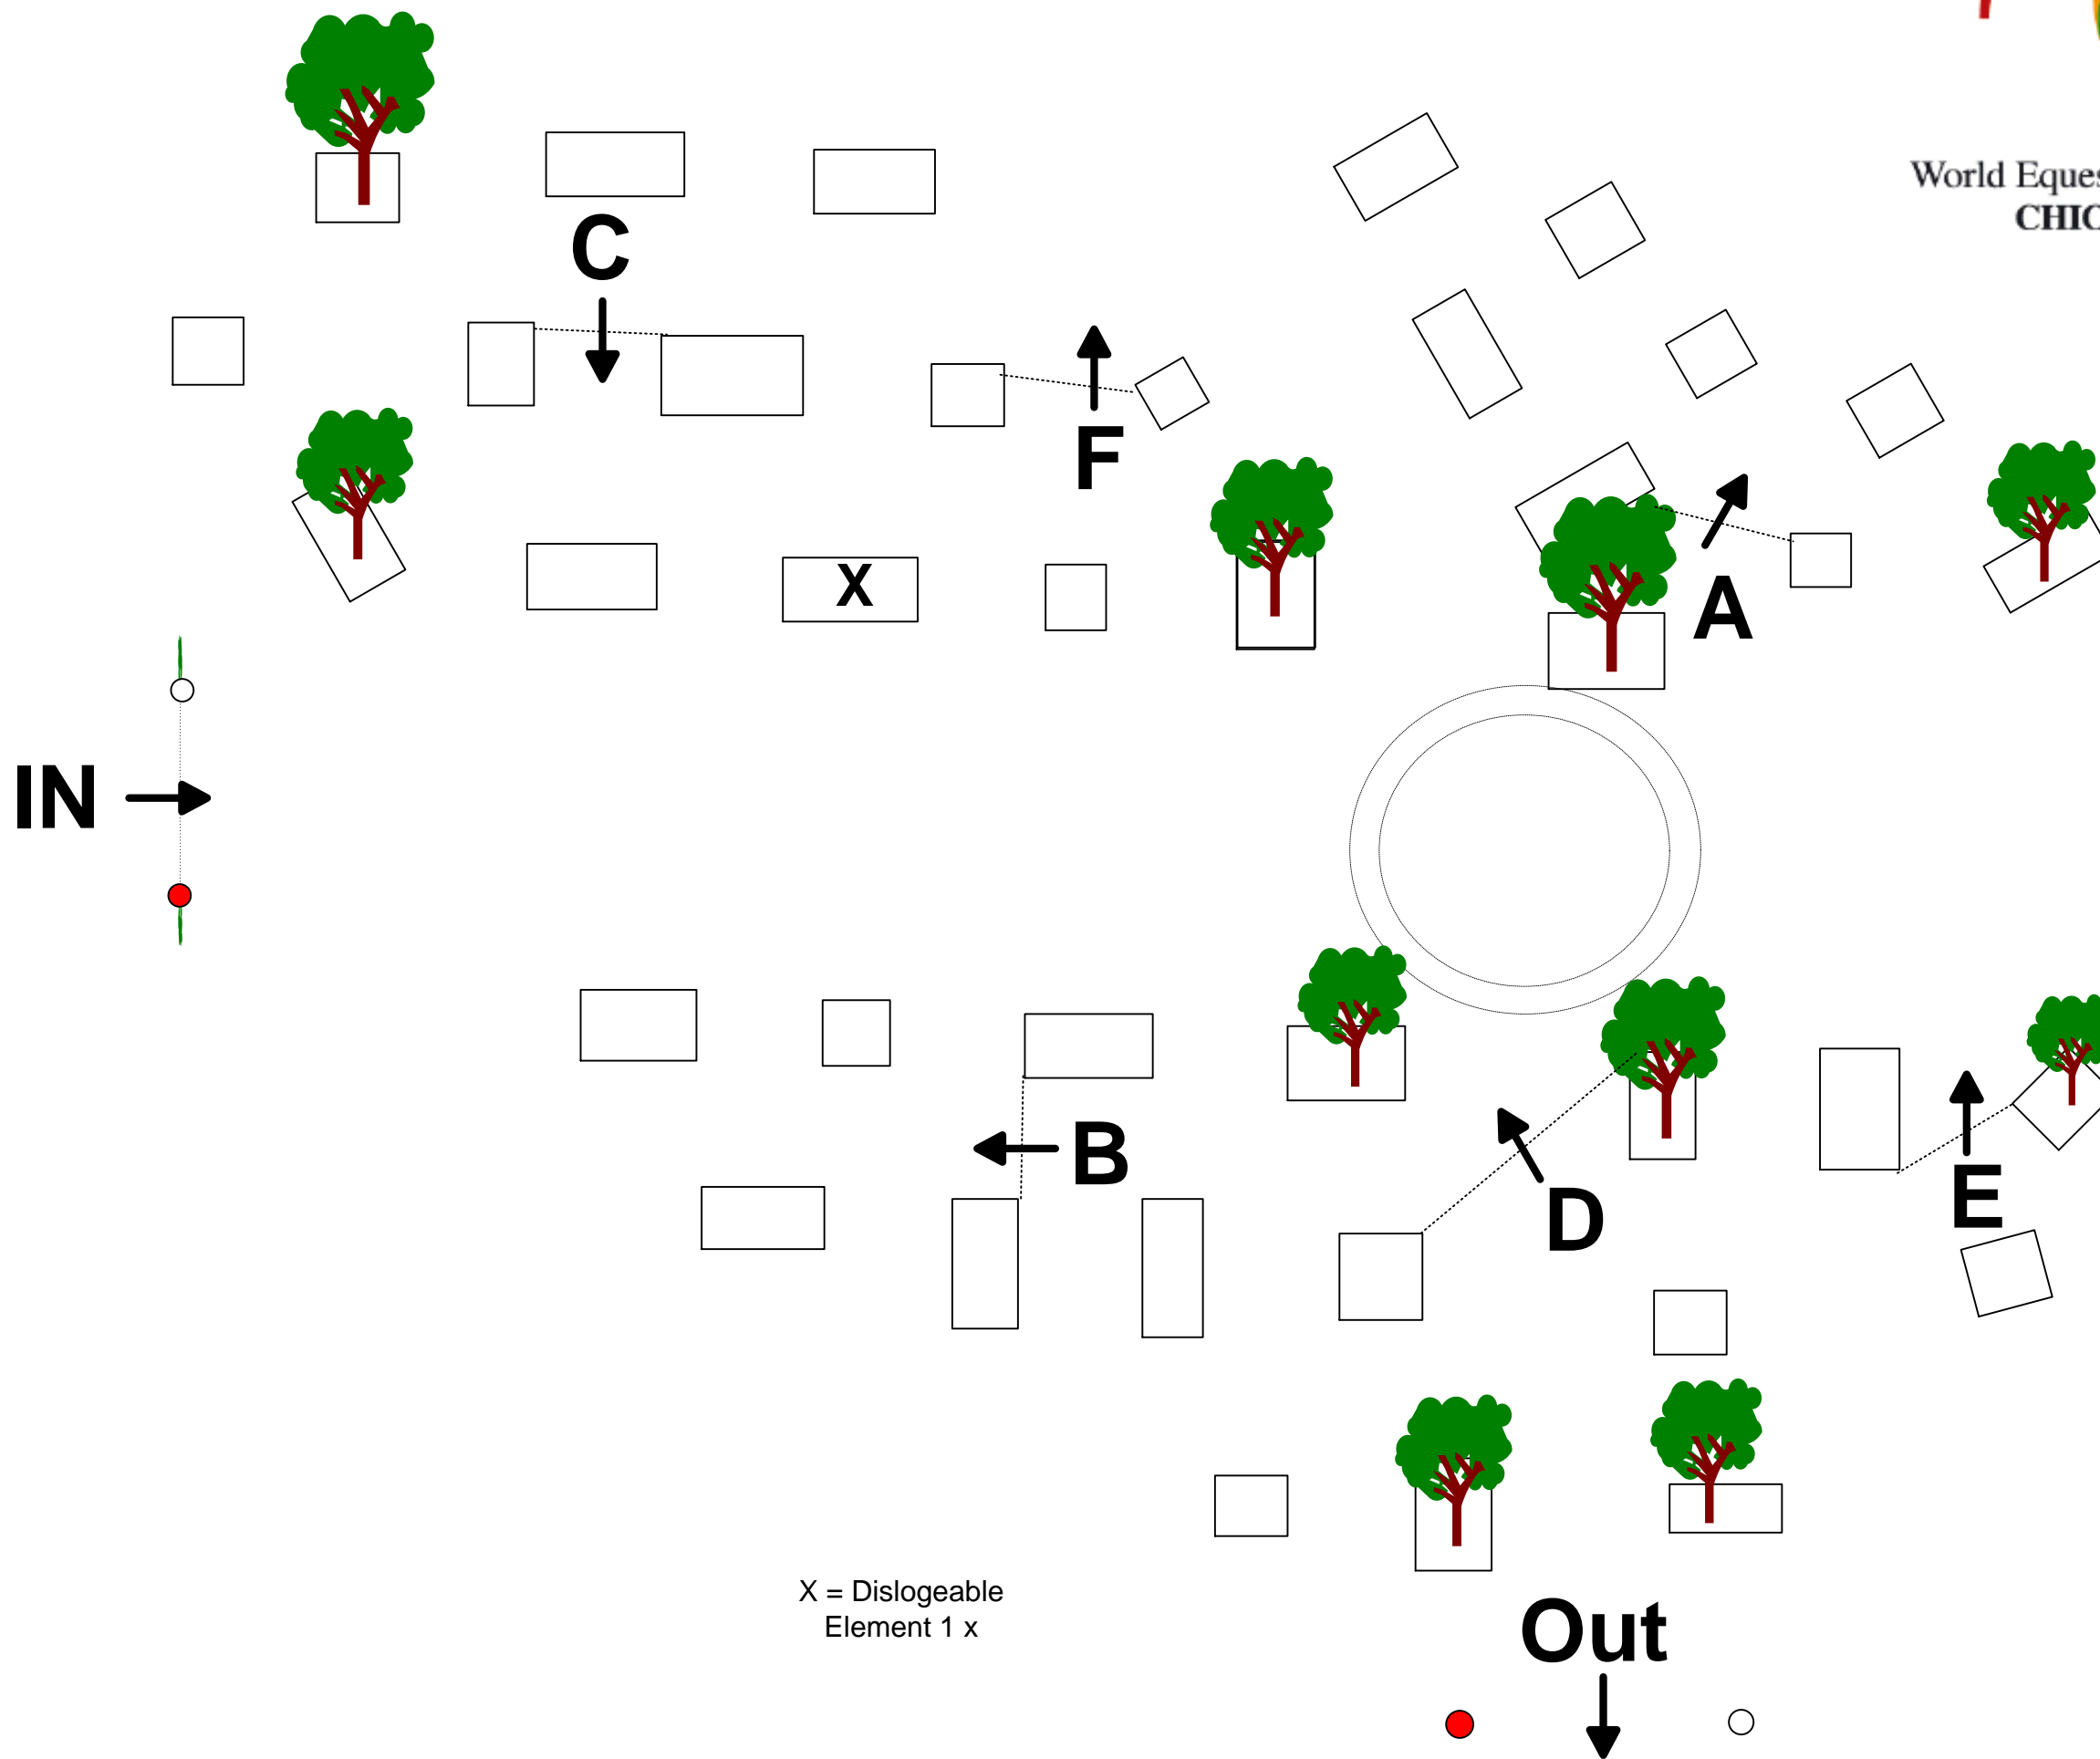

Obstacle 1

World Equestrian Festival
CHIO Aachen

X = Dislogeable Element,
2x

Course Designer:
Dr.W.Asendorf/ GER
Ass.: U.Schaffrath+R.Kühn

World Equestrian Festival
CHIO Aachen

Obstacle 2

X= Dislogeable Element,2x

Obstacle 5

Course Designer:
Dr. W. Asendorf / GER
Ass.: U. Schaffrath + R. Kühn

X = Dislogeable Element,
2x

Obstacle 6

World Equestrian Festival
CHIO Aachen

X = Dislogeable
Element 1 x

Out
↓

Course Designer:
Dr.W.Asendorf/ GER
Ass.: U.Schaffrath+R.Kühn