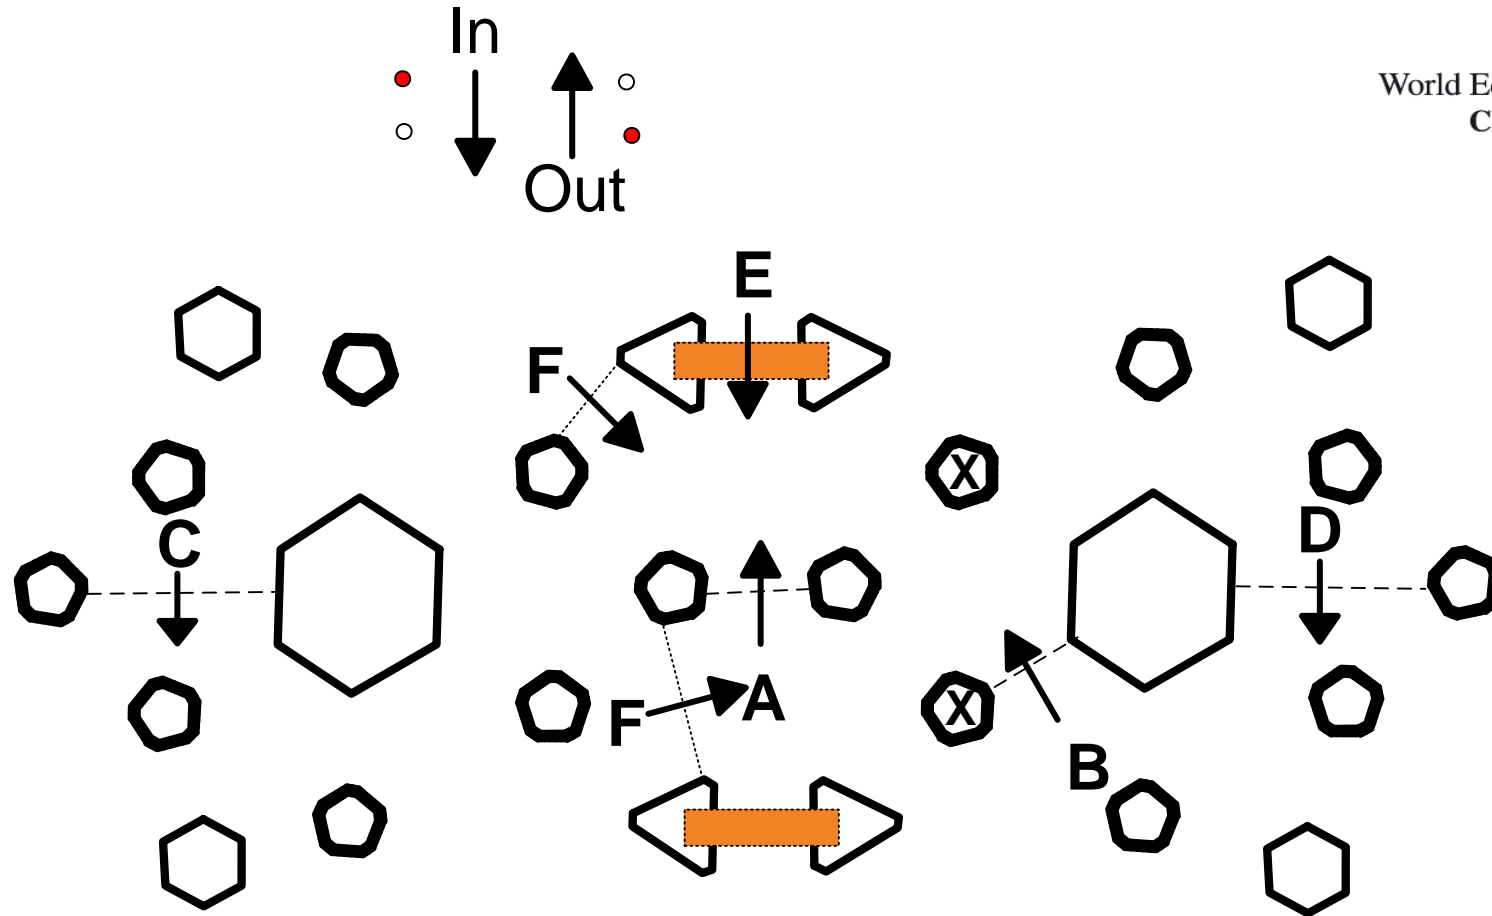

Obstacle 1

World Equestrian Festival
CHIO Aachen

X = Dislogeable Element,
2x

Course Designer:
Dr.W.Asendorf/ GER
Ass.: U.Schaffrath+R.Kühn

World Equestrian Festival
CHIO Aachen

Obstacle 2

X= Dislogeable Element,2x

Course Designer:
Dr.W.Asendorf/ GER
Ass.: U.Schaffrath+R.Kühn

Obstacle 3

World Equestrian Festival
CHIO Aachen

X = Dislogeable
Element, 3x

Course Designer
Dr.W.Asendorf – GER
Ass.:U.Schaffrath;R.Kühn

World Equestrian Festival
CHIO Aachen

Obstacle 5

Course Designer:
Dr. W. Asendorf / GER
Ass.: U. Schaffrath + R. Kühn

X = Dislogeable Element,
2x

Obstacle 6

World Equestrian Festival
CHIO Aachen

X = Dislogeable
Element 1 x

Out
↓

Course Designer:
Dr.W.Asendorf/ GER
Ass.: U.Schaffrath+R.Kühn

World Equestrian Festival
CHIO Aachen

Obstacle 7

X = Dislogeable Element 2x

Course Designer
Dr.W.Asendorf – GER
Ass.:U.Schaffrath;R.Kühn