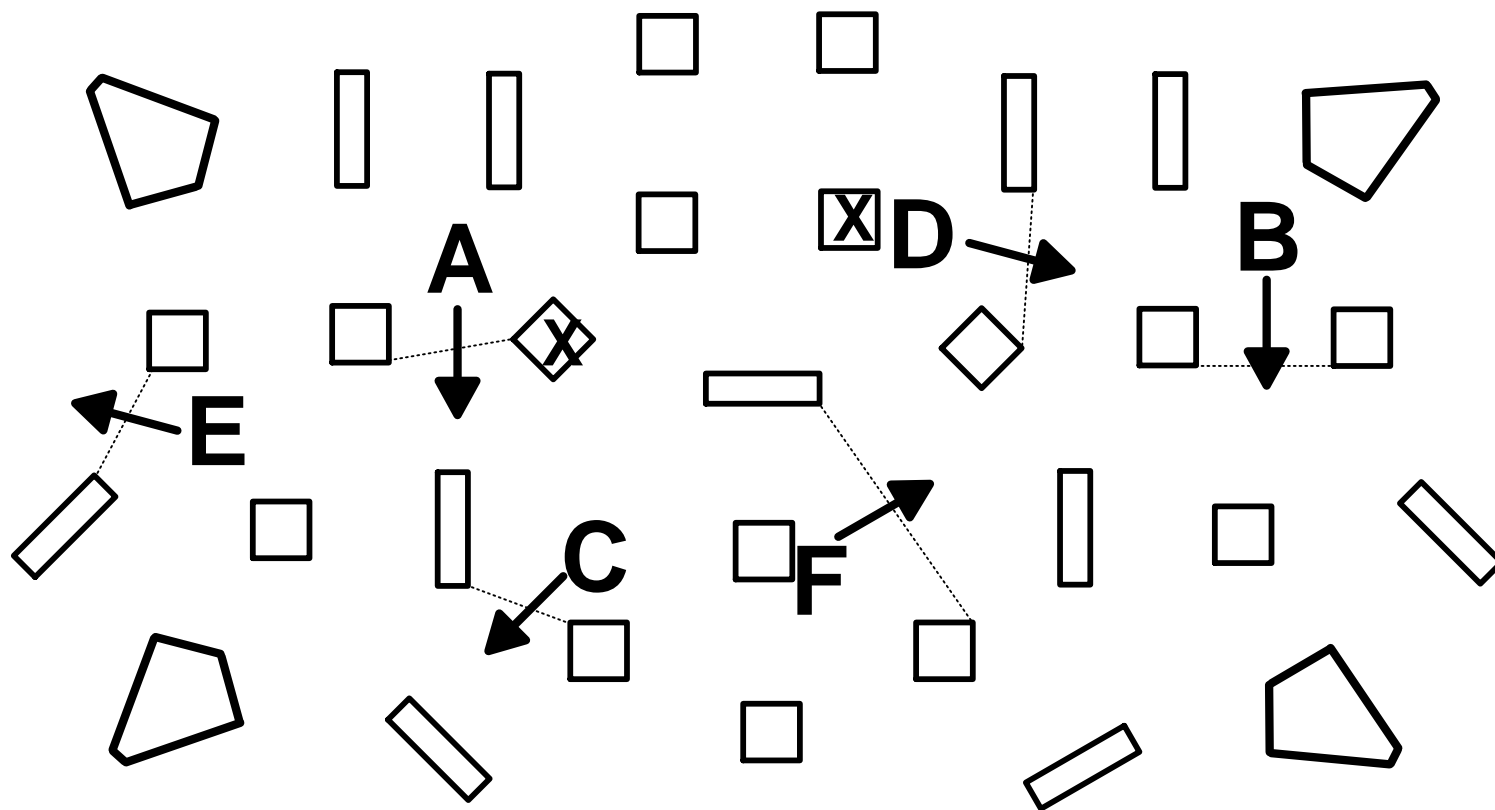

World Equestrian Festival
CHIO Aachen

Obstacle 7

X = Dislogeable Element 2x

Course Designer
Dr.W.Asendorf – GER
Ass.:U.Schaffrath;R.Kühn