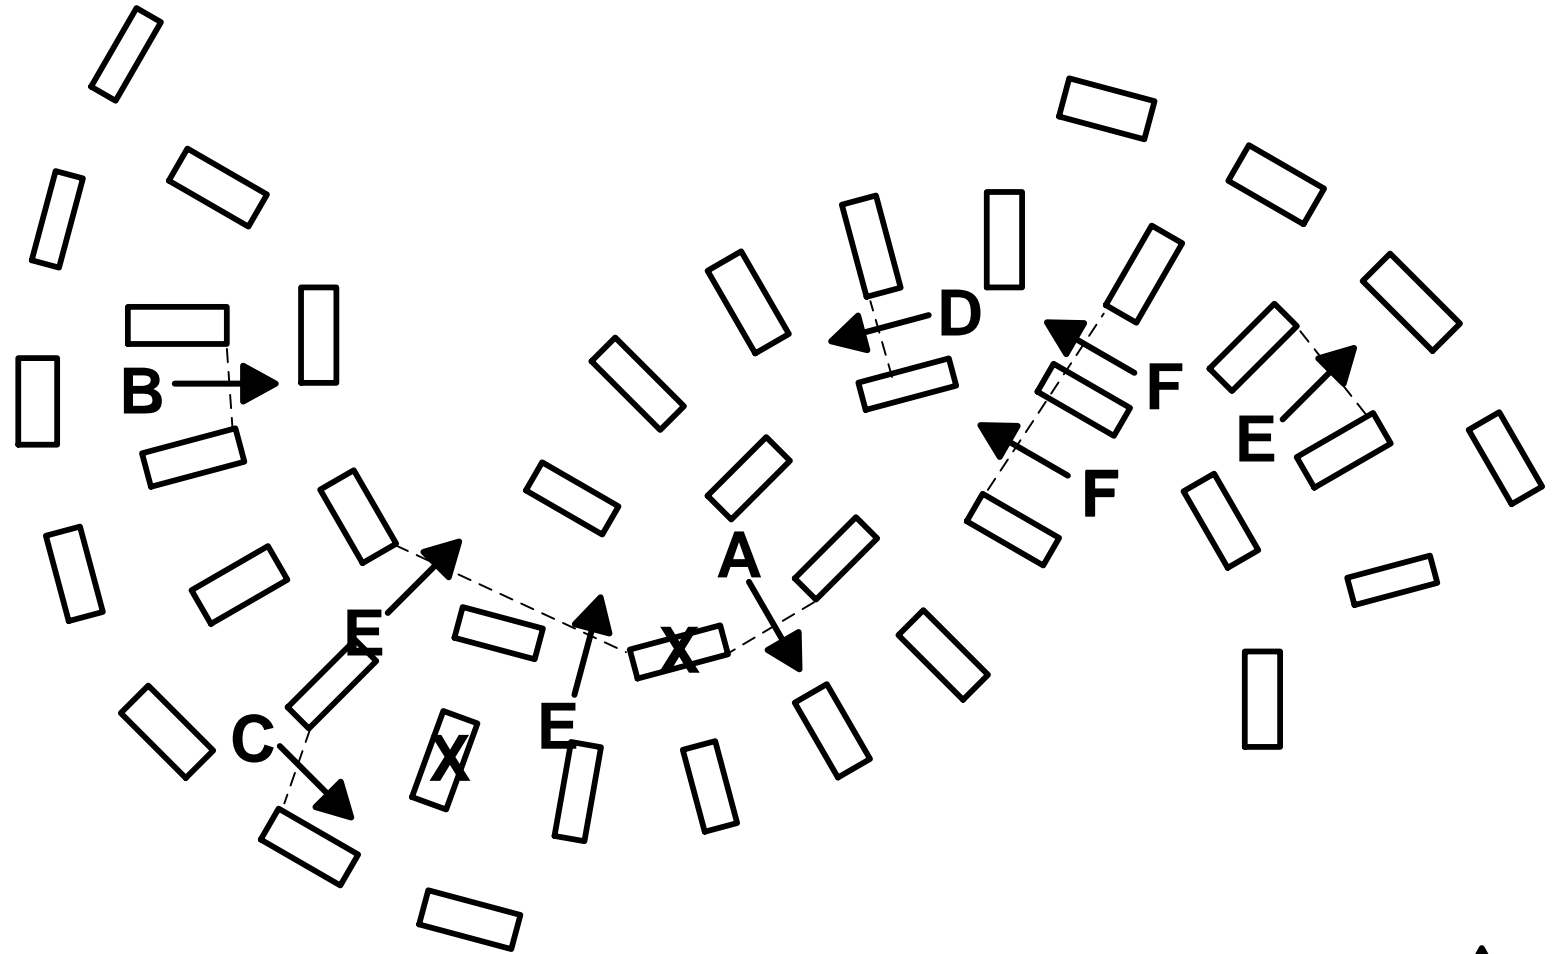

Obstacle 5

Course Designer:
Dr. W. Asendorf / GER
Ass.: U. Schaffrath + R. Kühn

X = Dislogeable Element,
2x