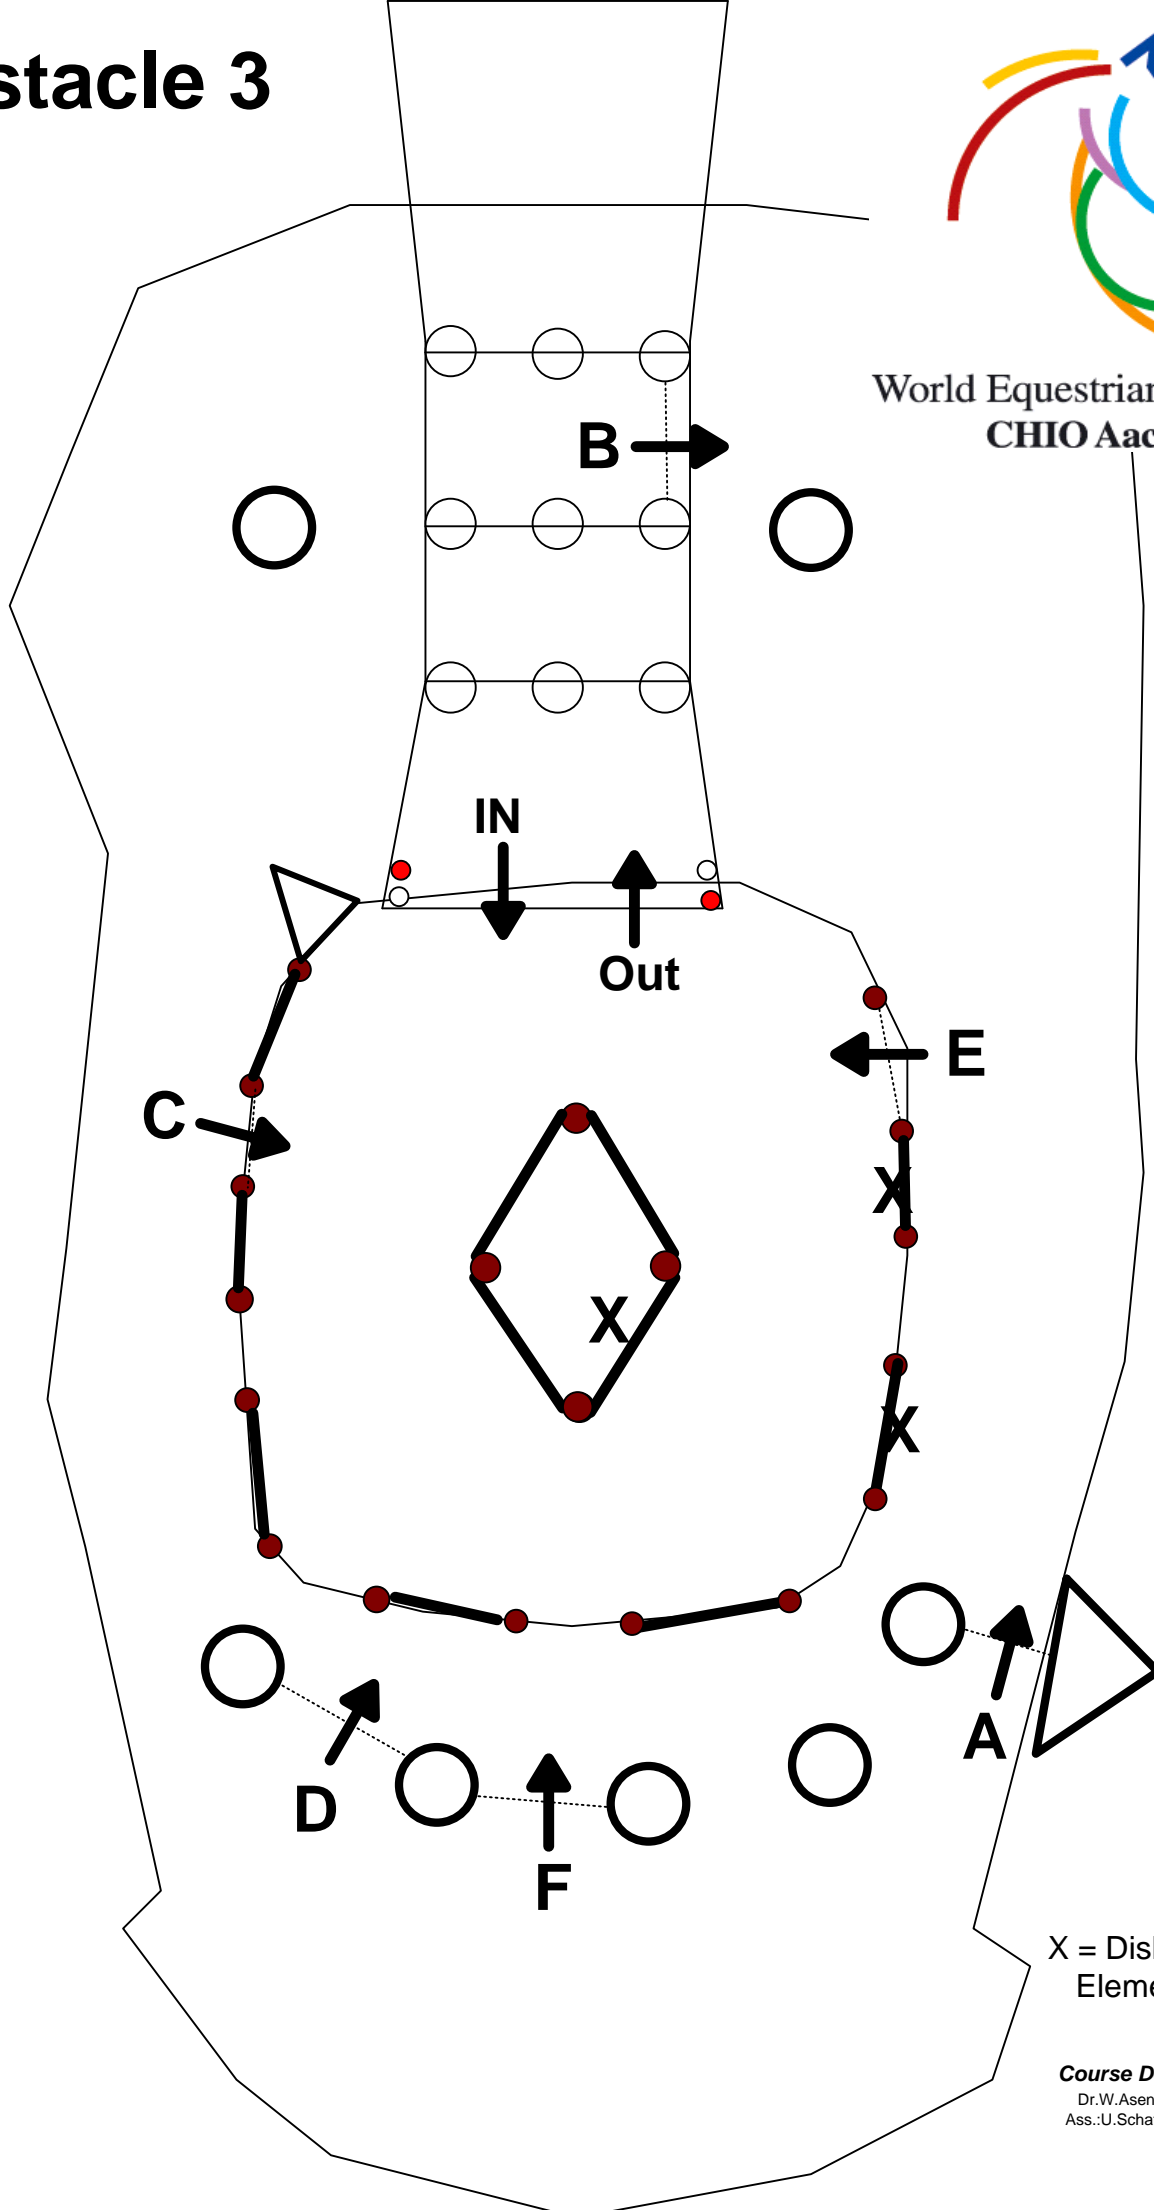

Obstacle 1

World Equestrian Festival
CHIO Aachen

X = Dislogeable Element,
2x

Course Designer:
Dr.W.Asendorf/ GER
Ass.: U.Schaffrath+R.Kühn

World Equestrian Festival
CHIO Aachen

Obstacle 2

X= Dislogeable Element,2x

Course Designer:
Dr.W.Asendorf/ GER
Ass.: U.Schaffrath+R.Kühn

Obstacle 3

World Equestrian Festival
CHIO Aachen

X = Dislogeable
Element, 3x

Course Designer
Dr.W.Asendorf – GER
Ass.:U.Schaffrath;R.Kühn

World Equestrian Festival
CHIO Aachen

Obstacle 5

Course Designer:
Dr. W. Asendorf / GER
Ass.: U. Schaffrath + R. Kühn

X = Dislogeable Element,
2x

Obstacle 6

World Equestrian Festival
CHIO Aachen

X = Dislogeable
Element 1 x

Out
↓

Course Designer:
Dr.W.Asendorf/ GER
Ass.: U.Schaffrath+R.Kühn