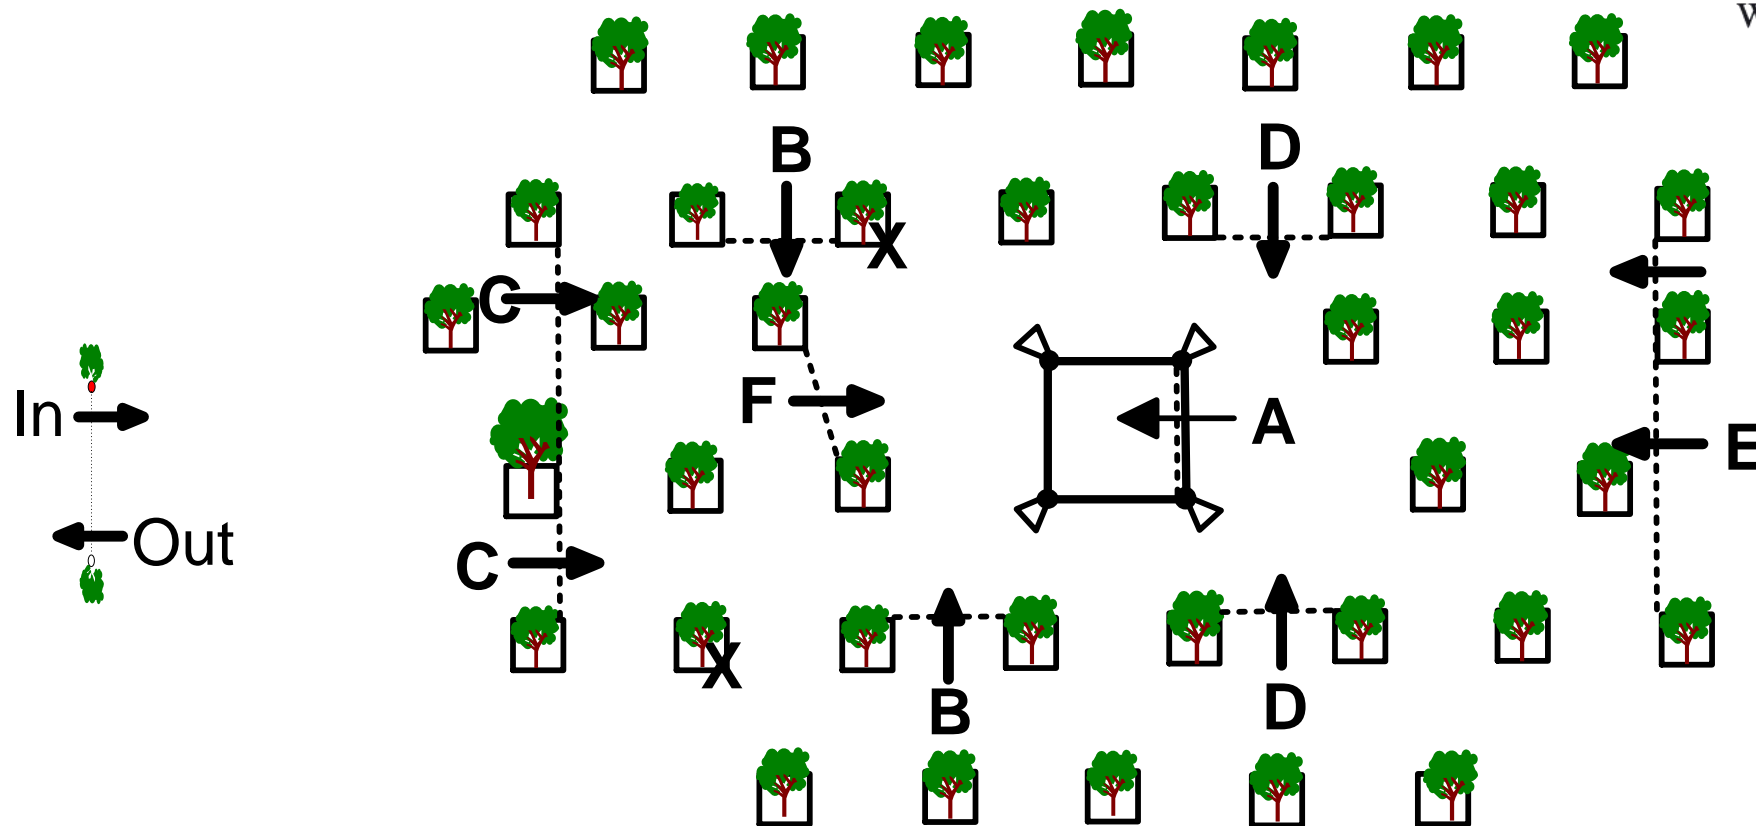

Obstacle 1

World Equestrian Festival
CHIO Aachen

X = Dislogeable Element,
2x

Course Designer:
Dr.W.Asendorf/ GER
Ass.: U.Schaffrath+R.Kühn

World Equestrian Festival
CHIO Aachen

Obstacle 2

X= Dislogeable Element,2x

Course Designer:
Dr.W.Asendorf/ GER
Ass.: U.Schaffrath+R.Kühn

Obstacle 3

World Equestrian Festival
CHIO Aachen

X = Dislogeable
Element, 3x

Course Designer
Dr.W.Asendorf – GER
Ass.:U.Schaffrath;R.Kühn

World Equestrian Festival
CHIO Aachen

Obstacle 5

Course Designer:
Dr. W. Asendorf / GER
Ass.: U. Schaffrath + R. Kühn

X = Dislogeable Element,
2x

Obstacle 6

World Equestrian Festival
CHIO Aachen

X = Dislogeable
Element 1 x

Out
↓

Course Designer:
Dr.W.Asendorf/ GER
Ass.: U.Schaffrath+R.Kühn