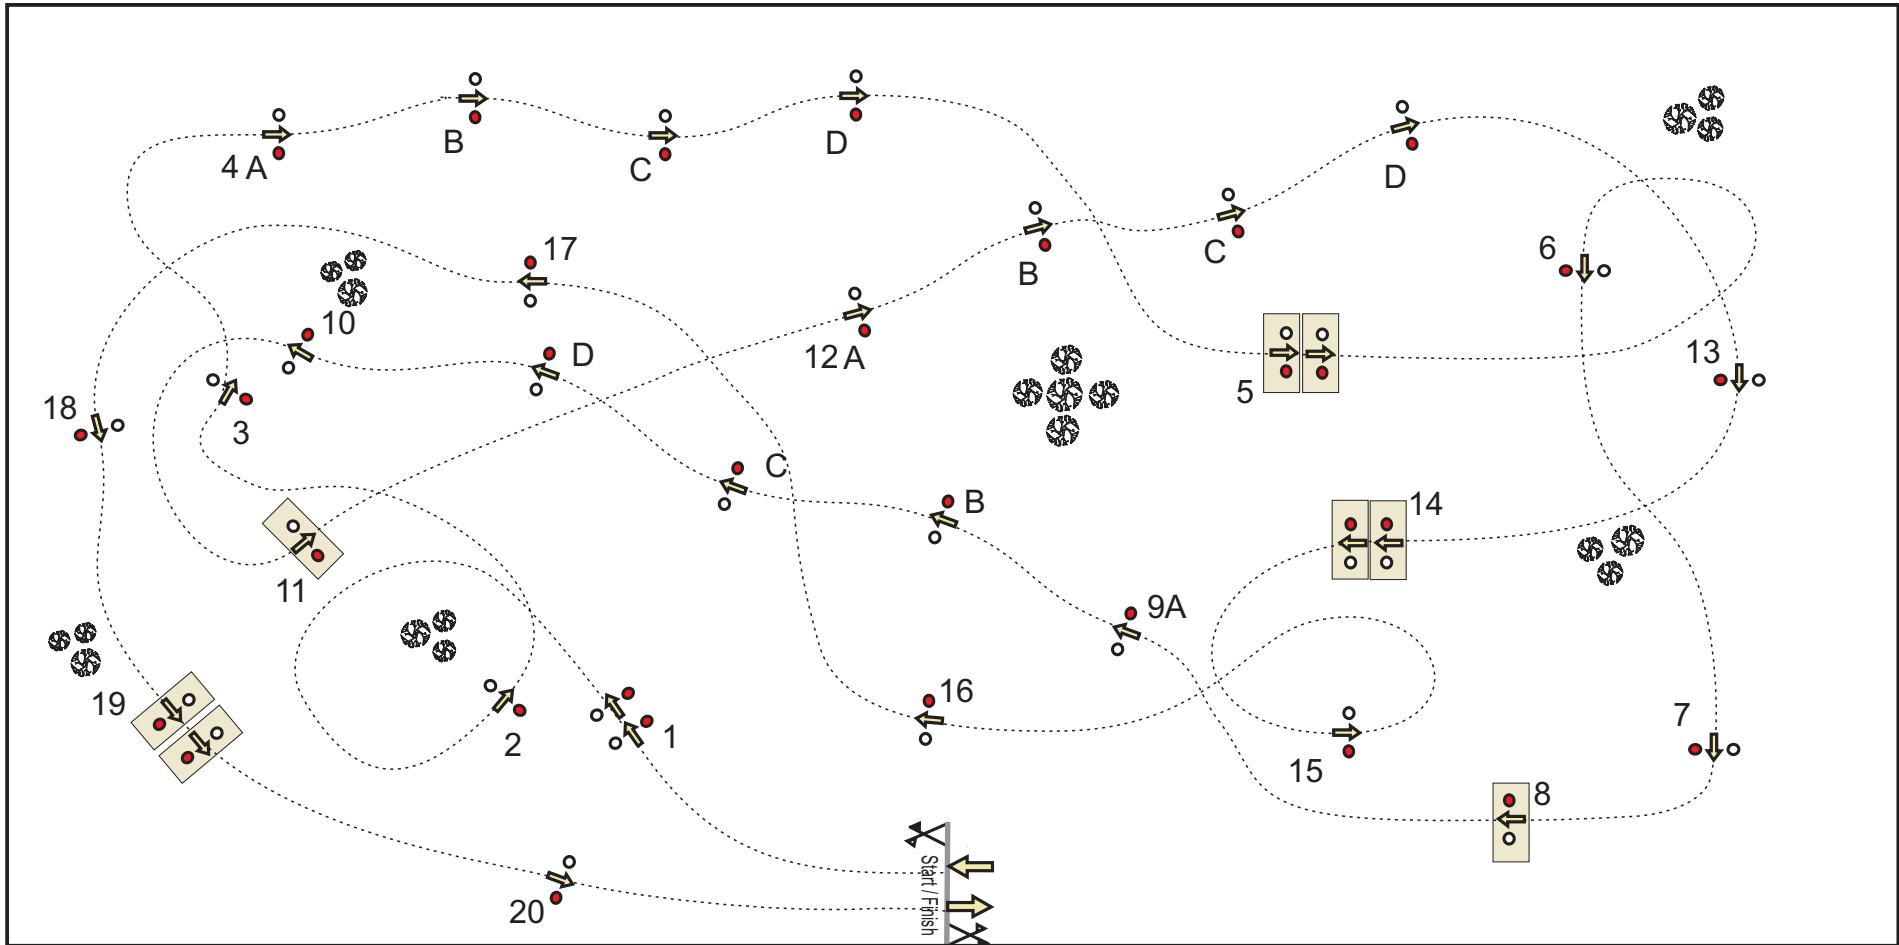

**Vaardigheid / Cones Driving Valkenswaard International 2021**

**Horse Pairs**

Speed: 250 m/min  
Face: 170 cm  
Length: 735 m  
Time Allowed: 177 sec  
Time Limit: 354 sec

**Horse Team**

Speed: 240 m/min  
Face: 190 cm  
Length: 735 m  
Time Allowed: 184 sec  
Time Limit: 368 sec

= Width: +/- 5 cm