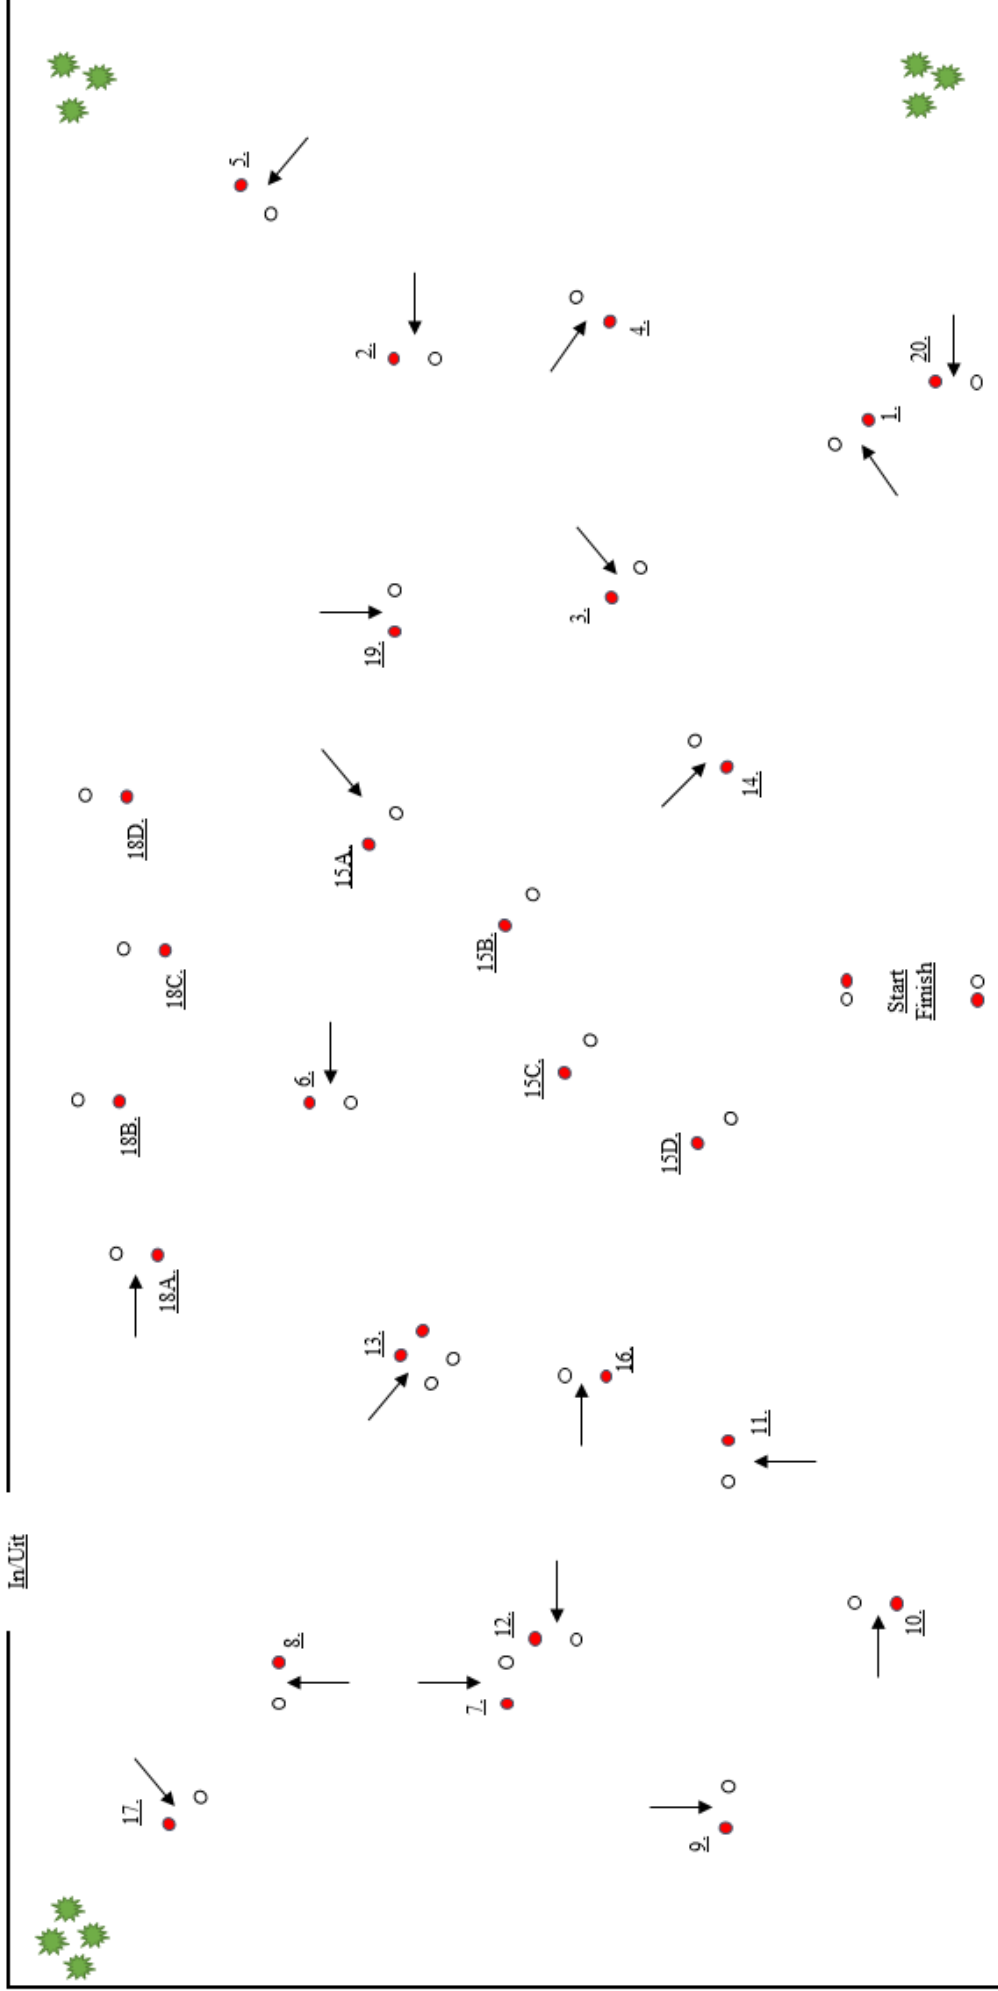

ADG Vaardigheid 2022

PONY / HORSE SINGLE + PONY PAIR

Speed: 240 m./min.

Obstacles: 20

HORSE PAIR

Speed: 230 m./min.

Obstacles: 20

PONY / HORSE TEAM + TANDEM

Speed: 220 m./min.

Obstacles: 20

Length: _____ m. Time Allowed: _____ sec.

Length: _____ m. Time Allowed: _____ sec.

Length: _____ m. Time Allowed: _____ sec.

In/Uit

Jury

Zaterdag