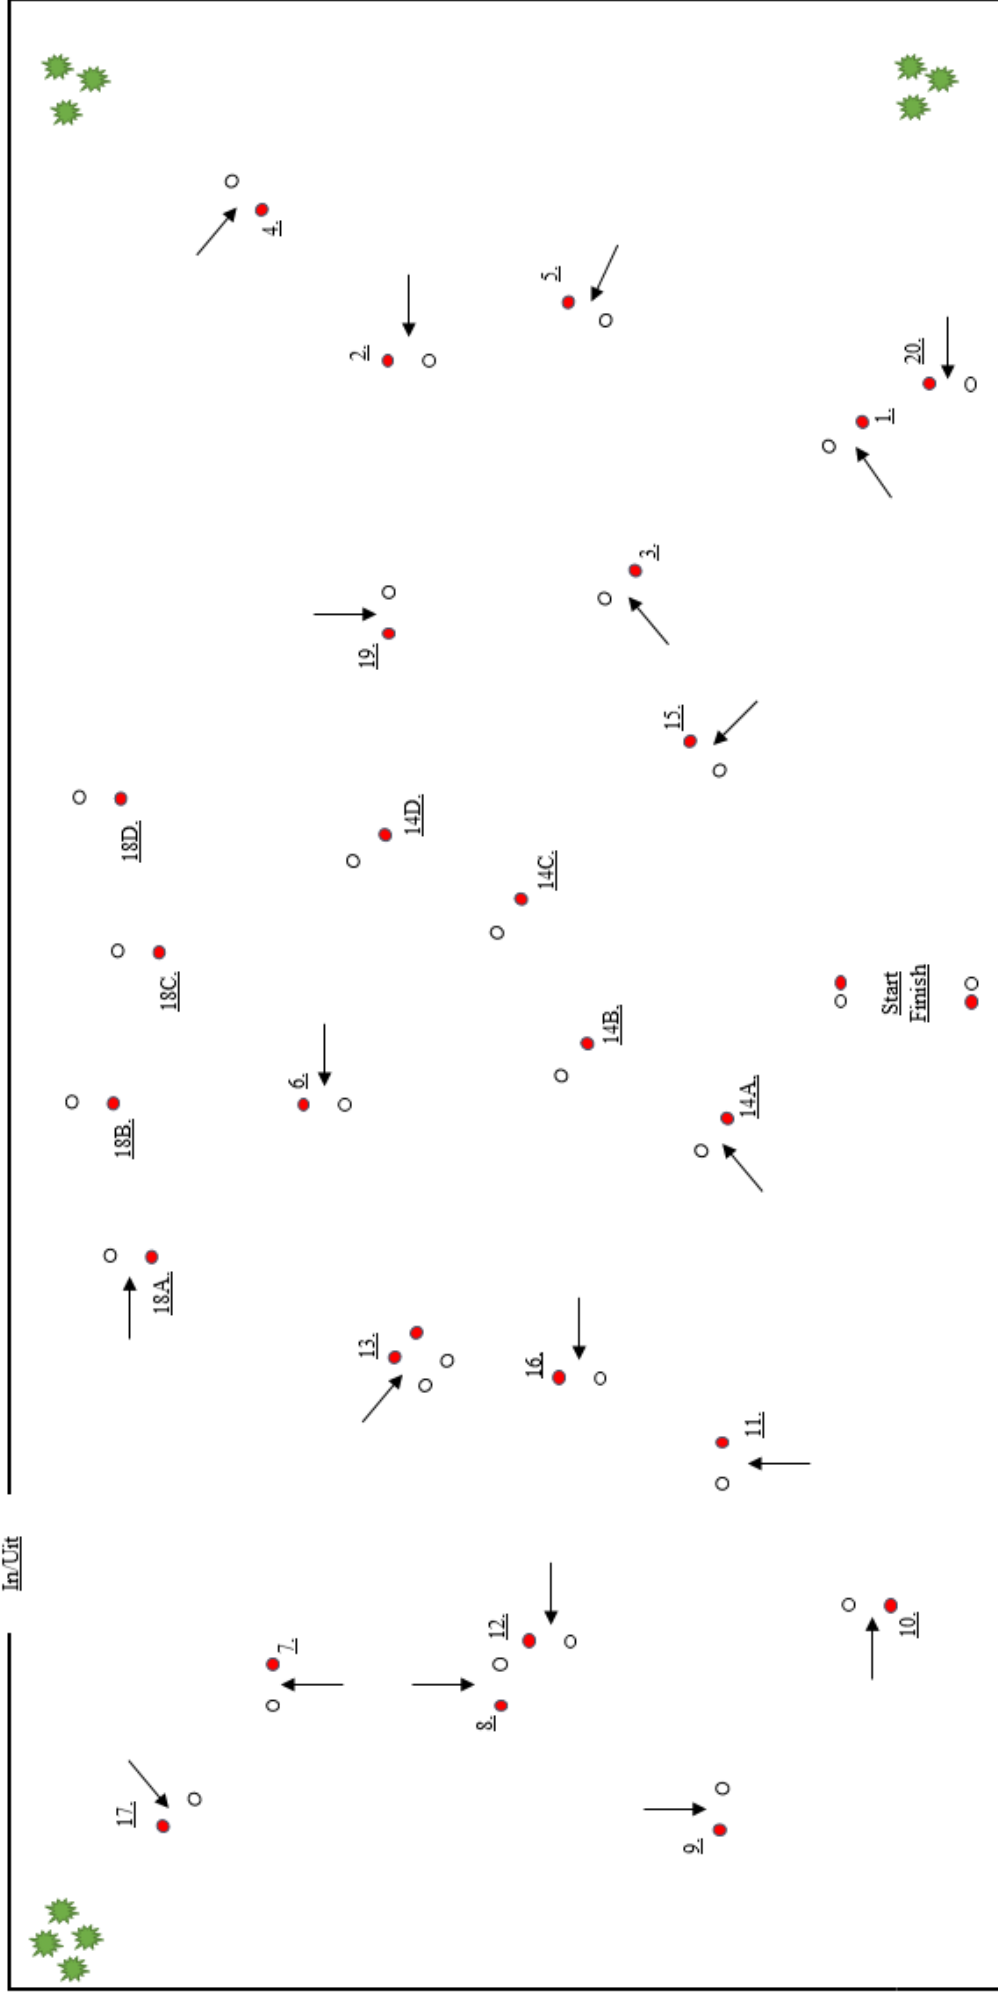

# ADG Vaardigheid 2022

PONY / HORSE SINGLE + PONY PAIR

Speed: 240 m./min.

Obstacles: 20

Length: \_\_\_\_\_ m. Time Allowed: \_\_\_\_\_ sec.

HORSE PAIR

Speed: 230 m./min.

Obstacles: 20

Length: \_\_\_\_\_ m. Time Allowed: \_\_\_\_\_ sec.

PONY / HORSE TEAM + TANDEM

Speed: 230 m./min.

Obstacles: 20

Length: \_\_\_\_\_ m. Time Allowed: \_\_\_\_\_ sec.

Jury

Zondag