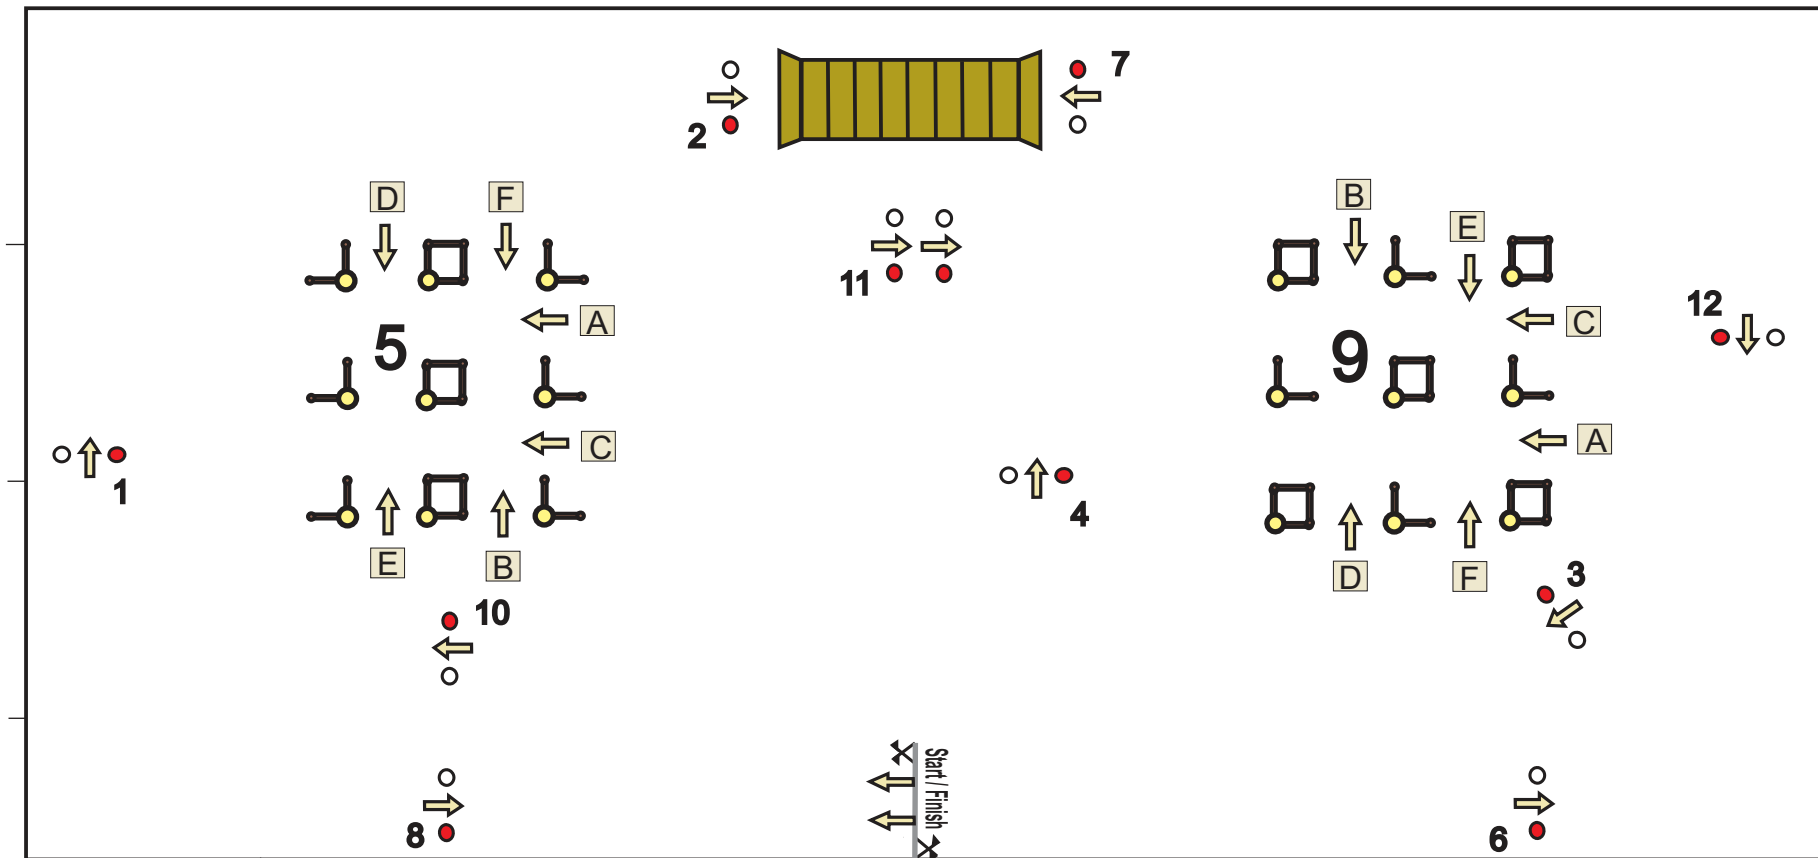

# Extreme Driving London December 2022

● = Knock down

Drive off: 1-2-3-4-5ABCDX~~F~~ 6-7-8-9ABCDE~~X~~ 10-11-12