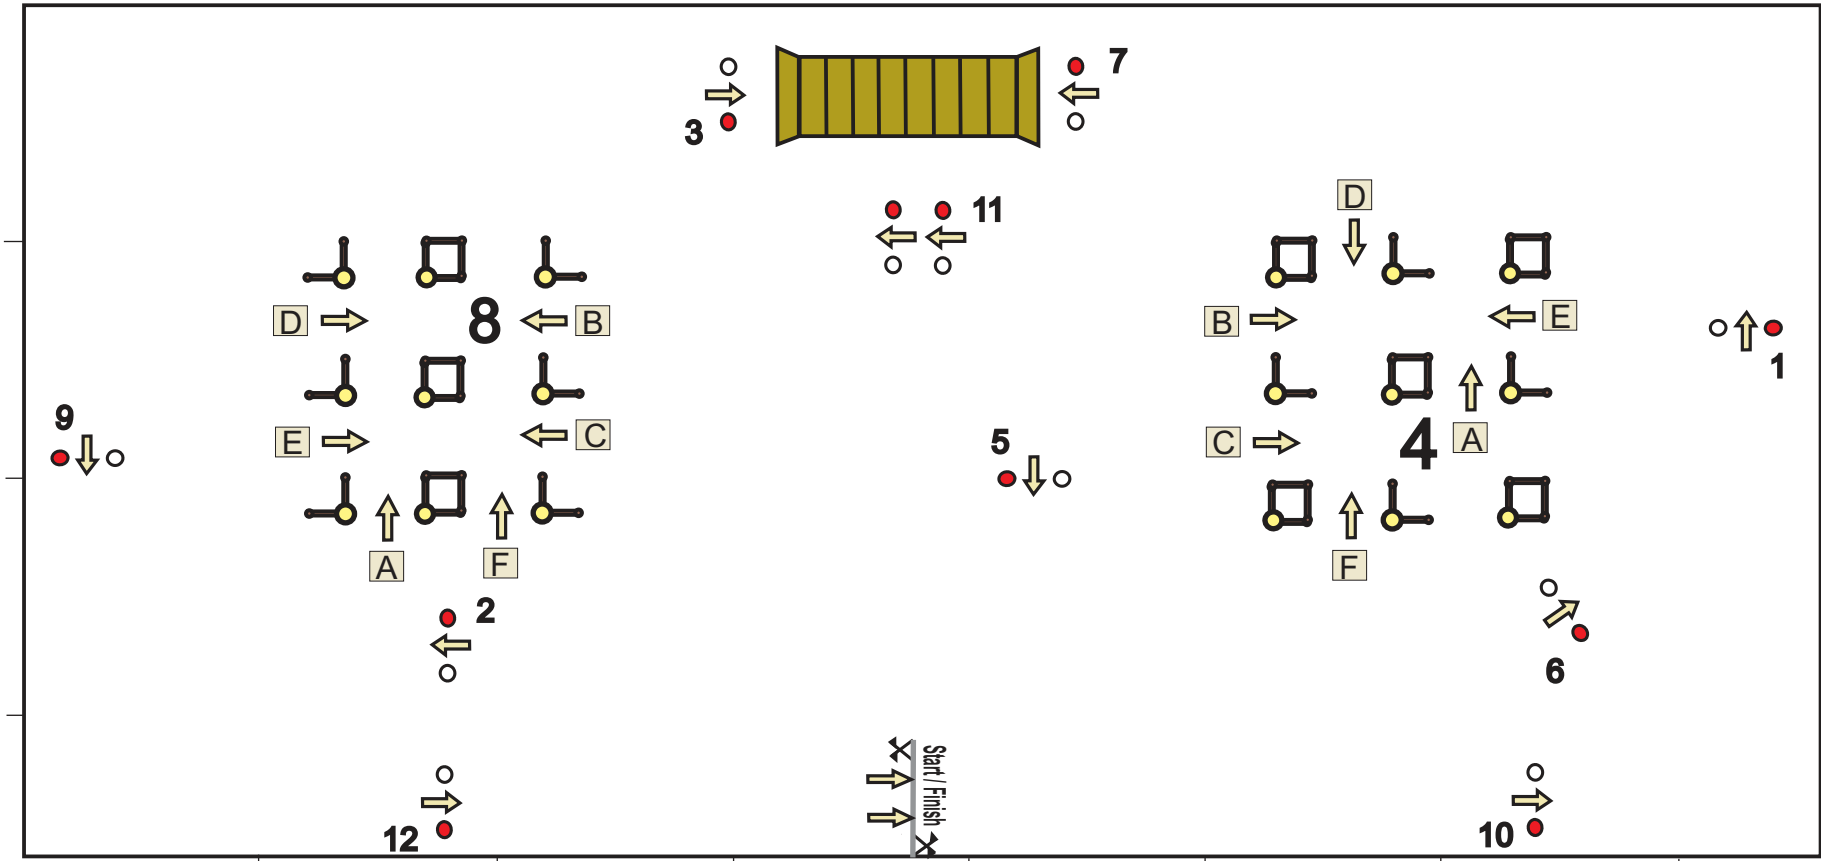

FEI Driving World Cup London December 2022

● = Knock down

Drive off for Competition-1: 1-2-3-4ABCDE~~X~~ 5-6-7-8ABCD~~X~~F 9-10-11-12