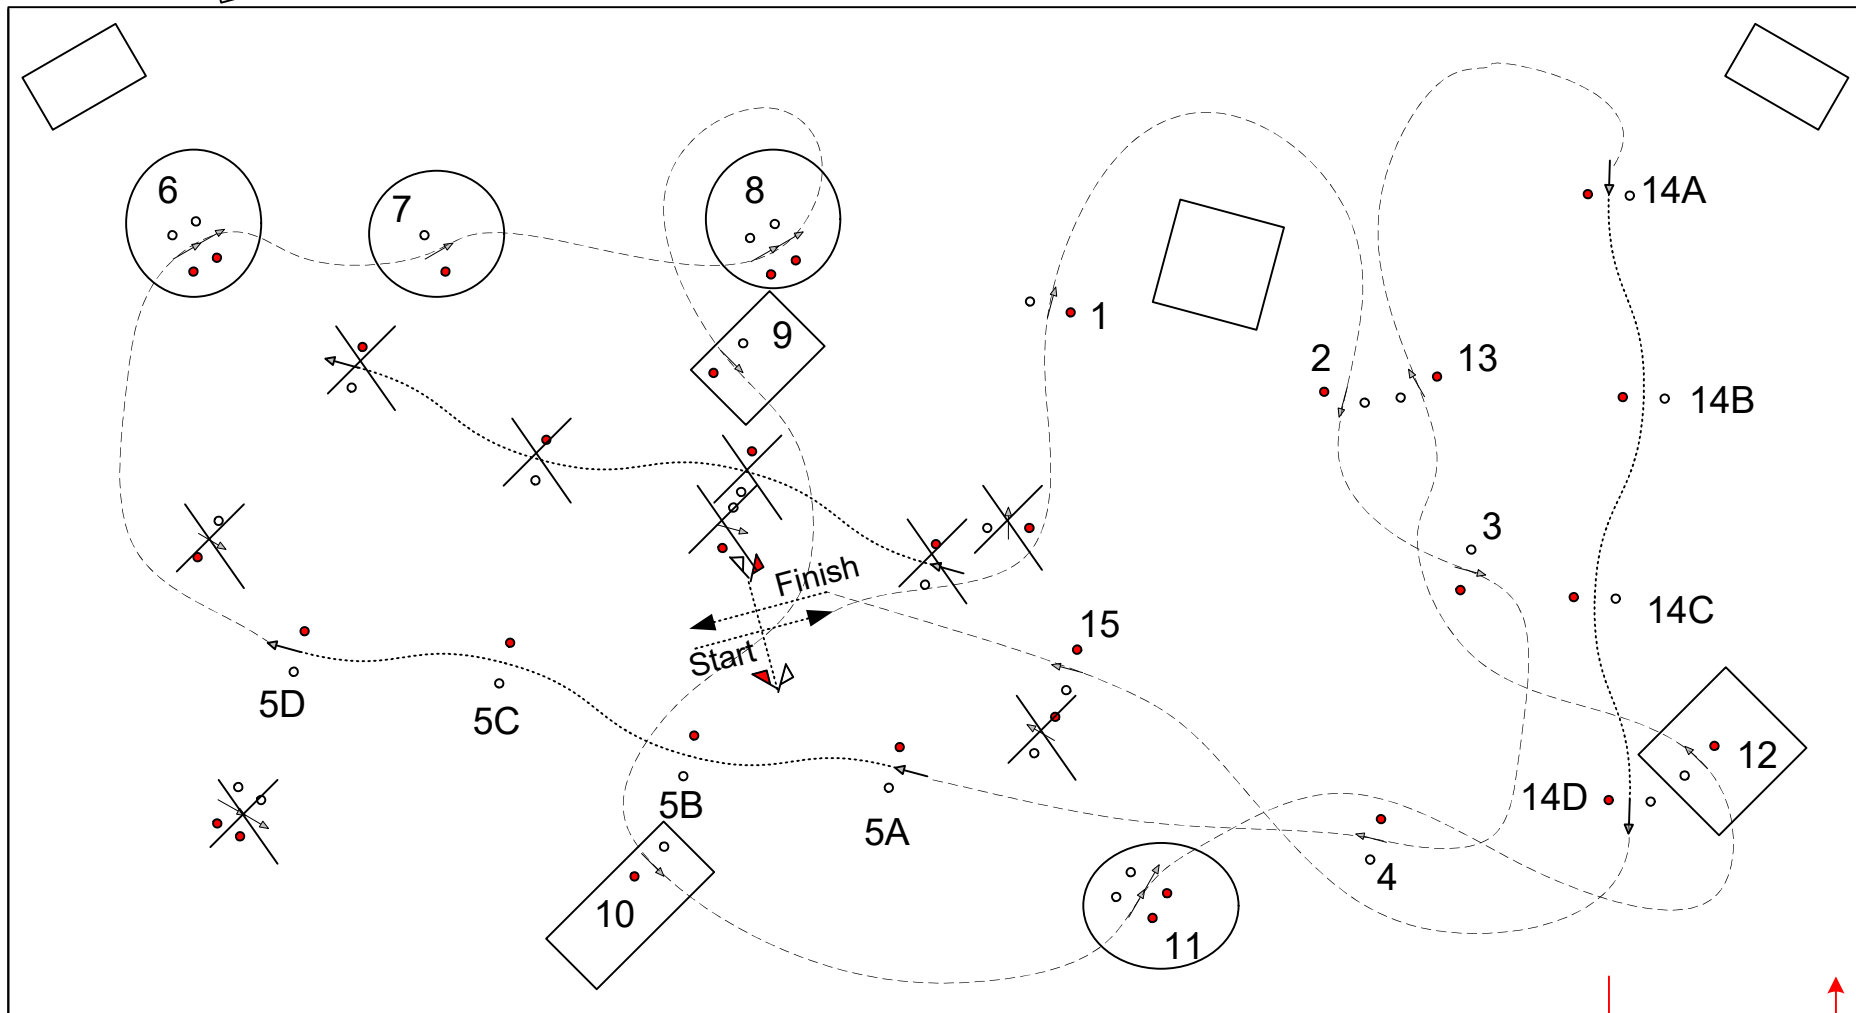

CAICh 2* Büh1 GER 2023

Standardhindernisfahren

Klasse: S

Sonntag, 11. Juni 2023

Beginn: 7:30 Uhr

FEI Rg: Art. 970 to 981

○ = - 5 cm

□ = - 5 cm => only H1/P1

**Pony
Single
CAICh**

Speed:	220 m/min
Distance:	500 m
Obstacles:	1 - 15
Time Allowed:	136 sec.
Time Limit:	272 sec.
Cones Width:	160 cm

Judges

↓ Einfahrt / Ausfahrt ↑

CAI 2* Bühl GER 2023

Standardhindernisfahren

Speed: 250 m/min
 Distance: 660 m
 Obstacles: 1 - 20
 Time Allowed: 158 sec.
 Time Limit: 316 sec.
 Cones Width: 160 cm

Horse Pairs

Speed: 250 m/min
 Distance: 700 m
 Obstacles: 1 - 20
 Time Allowed: 168 sec.
 Time Limit: 336 sec.
 Cones Width: 170 cm

Pony Single

Speed: 260 m/min
 Distance: 660 m
 Obstacles: 1 - 20
 Time Allowed: 152 sec.
 Time Limit: 304 sec.
 Cones Width: 160 cm

Pony Pairs

Speed: 250 m/min
 Distance: 660 m
 Obstacles: 1 - 20
 Time Allowed: 158 sec.
 Time Limit: 316 sec.
 Cones Width: 160 cm