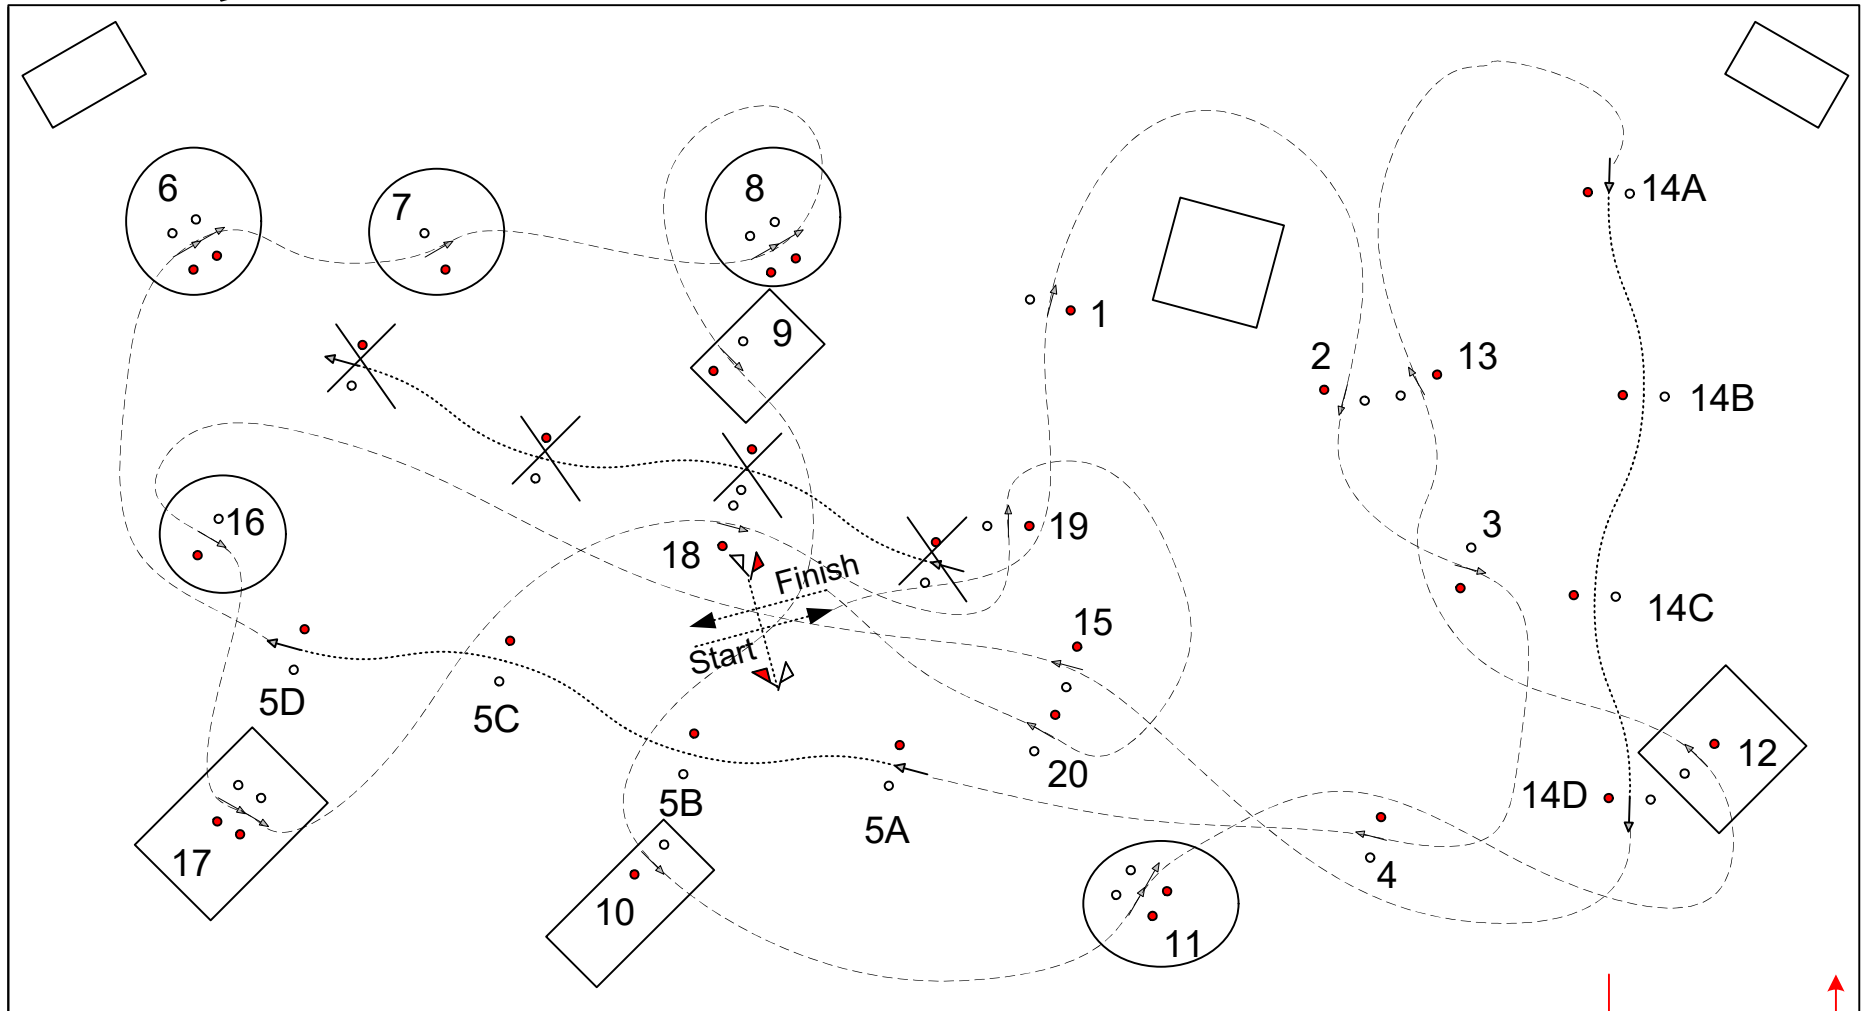

CAI 2* Bühl GER 2023

Standardhindernisfahren

Klasse: S

Sonntag, 11. Juni 2023

Beginn: 7:30 Uhr

FEI Rg: Art. 970 to 981

○ = - 5 cm

□ = - 5 cm => only H1/P1

Judges

Horse Single

Speed: 250 m/min
Distance: 660 m
Obstacles: 1 - 20
Time Allowed: 158 sec.
Time Limit: 316 sec.
Cones Width: 160 cm

Horse Pairs

Speed: 250 m/min
Distance: 700 m
Obstacles: 1 - 20
Time Allowed: 168 sec.
Time Limit: 336 sec.
Cones Width: 170 cm

Pony Single

Speed: 260 m/min
Distance: 660 m
Obstacles: 1 - 20
Time Allowed: 152 sec.
Time Limit: 304 sec.
Cones Width: 160 cm

Pony Pairs

Speed: 250 m/min
Distance: 660 m
Obstacles: 1 - 20
Time Allowed: 158 sec.
Time Limit: 316 sec.
Cones Width: 160 cm