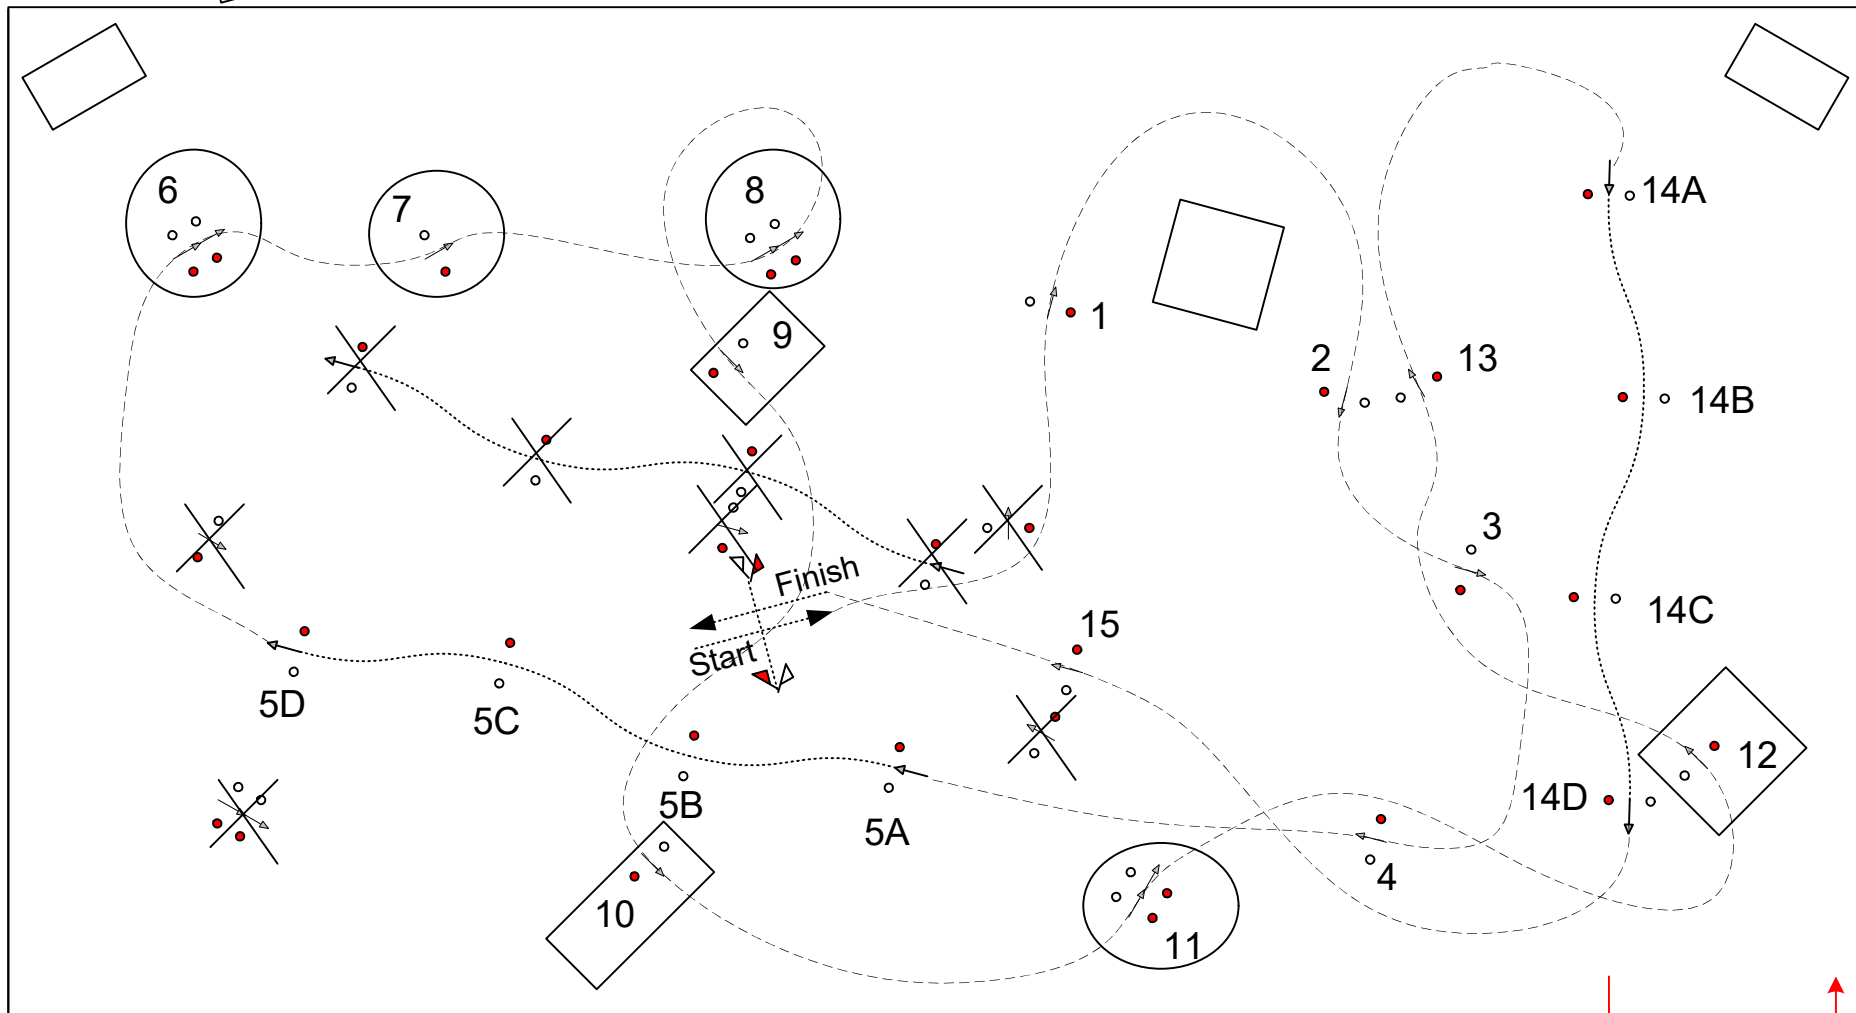

**Pony
Single
CAICh**

Speed: 220 m/min
Distance: 500 m
Obstacles: 1 - 15
Time Allowed: 136 sec.
Time Limit: 272 sec.
Cones Width: 160 cm

Judges

CAI 2* Bühl GER 2023

Standardhindernisfahren

Klasse: S

Sonntag, 11. Juni 2023

Horse Pairs

Speed: 250 m/min
 Distance: 700 m
 Obstacles: 1 - 20
 Time Allowed: 168 sec.
 Time Limit: 336 sec.
 Cones Width: 170 cm

Pony Single

Speed: 260 m/min
 Distance: 660 m
 Obstacles: 1 - 20
 Time Allowed: 152 sec.
 Time Limit: 304 sec.
 Cones Width: 160 cm

Pony Pairs

Speed: 250 m/min
 Distance: 660 m
 Obstacles: 1 - 20
 Time Allowed: 158 sec.
 Time Limit: 316 sec.
 Cones Width: 160 cm