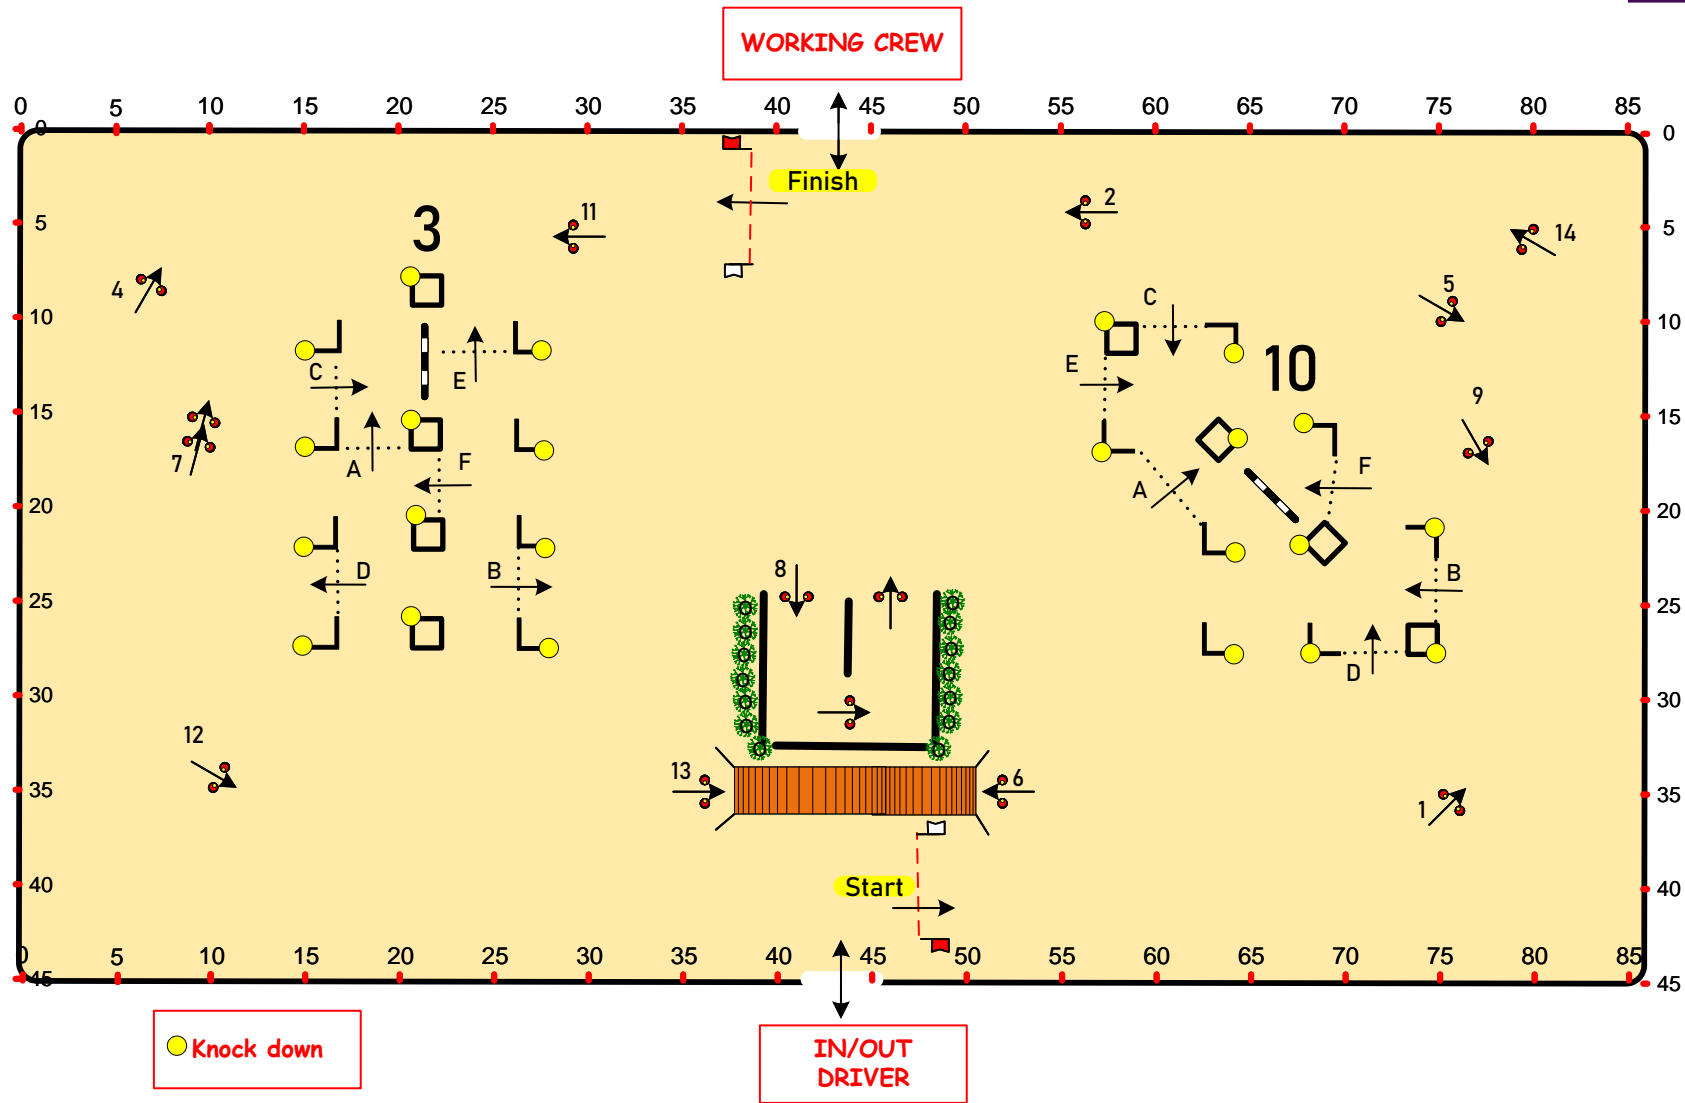

FEI DRIVING WORLD CUP LYON NOVEMBER 2023

● Knock down

IN/OUT DRIVER

Drive off for Competition 1: 1-2-3-4-5-6-7-8-9-10-11-12-13-14

SCALE: 1:400

Jury