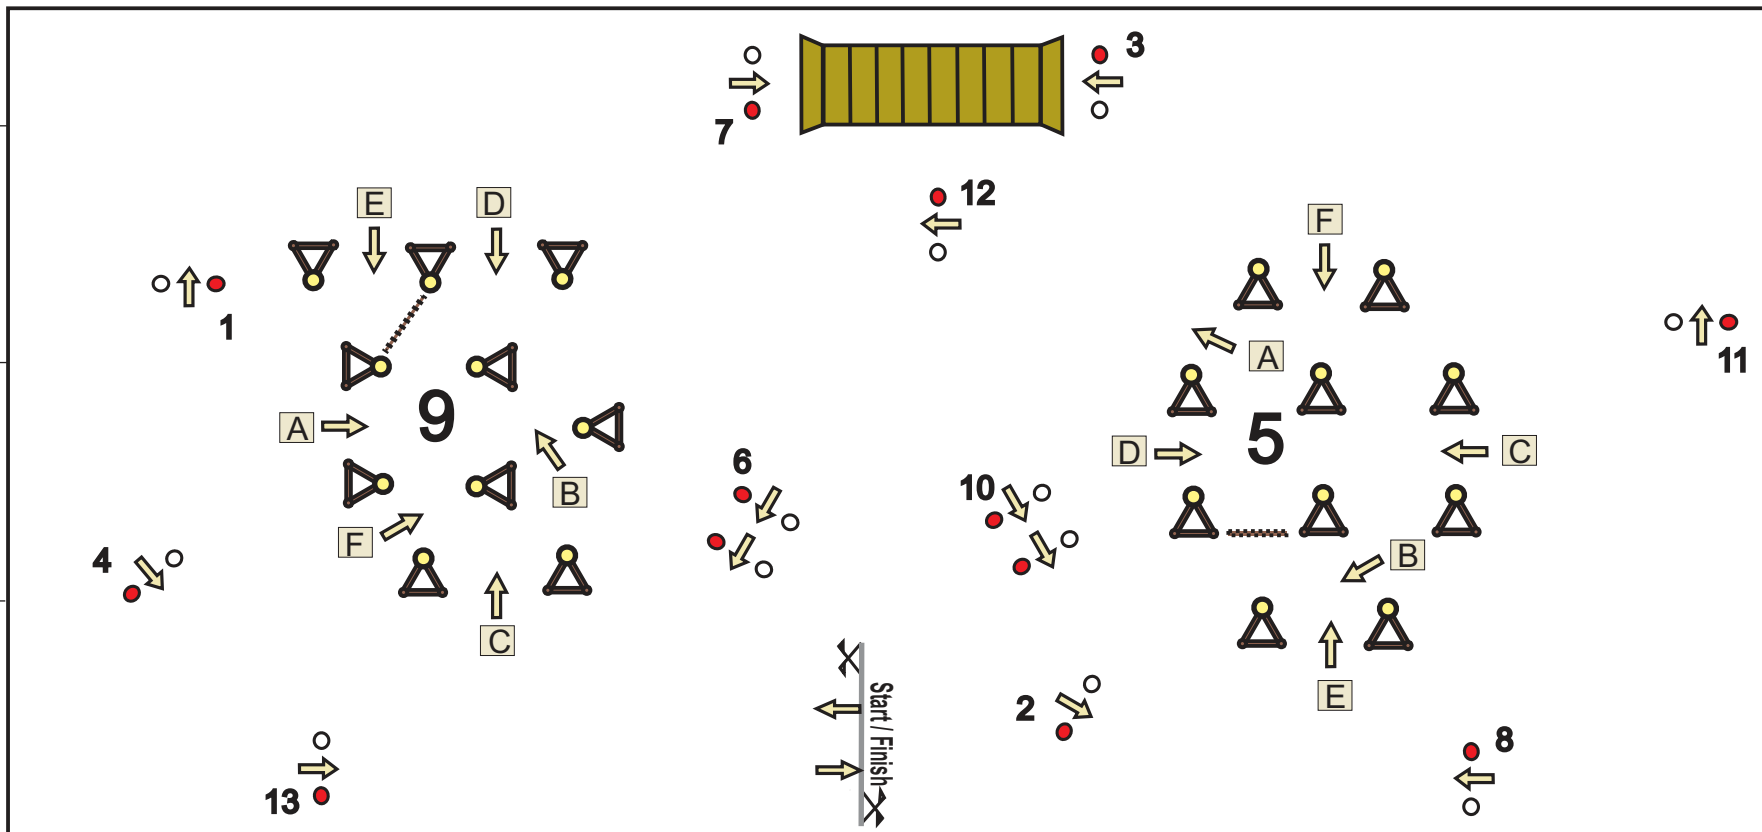

# PARTNER PFERD

show expo sport

Sparkassen-Cup • Rolex FEI World Cup™ • FEI World Cup™ Driving • Dressur  
 Voltigieren • Ausstellung • Wernesgrüner Pferdenacht • Sparkassen Sport-Gala

# FEI Driving World Cup Leipzig 2024

FEI  
 DRIVING  
 WORLD CUP™

In / Out

Jury

● = Knock down

Drive off for Competition-1: 1-2-3-4-5ABCD~~X~~F 6-7-8-9ABC~~X~~EF -10-11-12-13