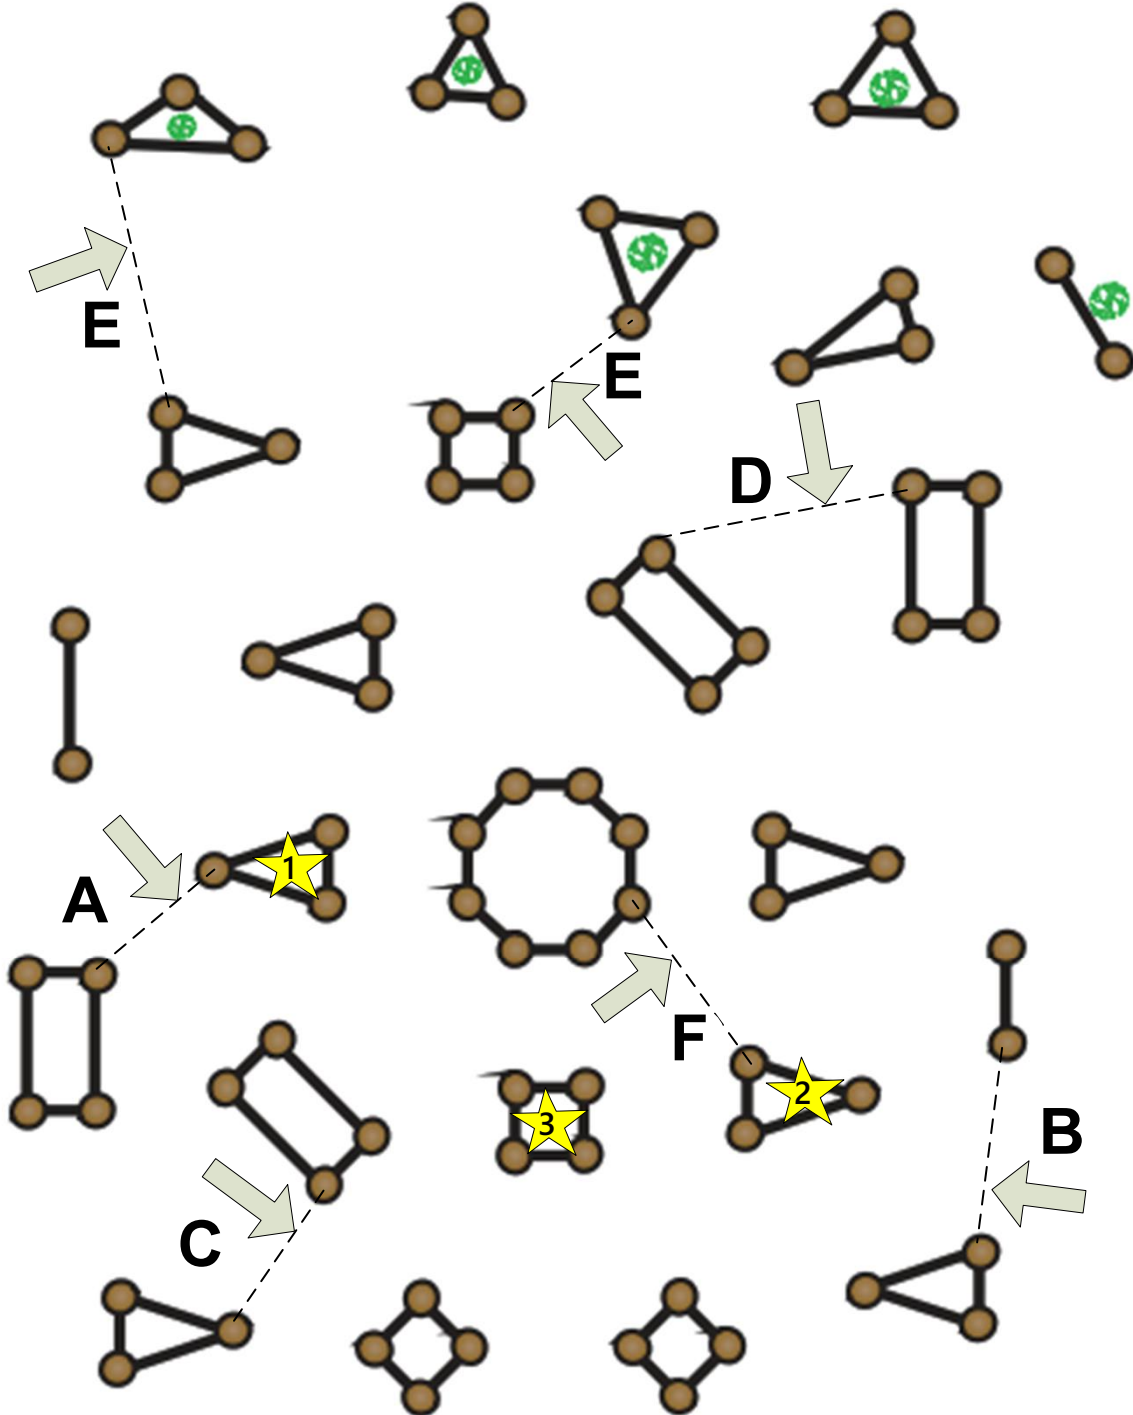

HIPPISCH
CENTRUM
EXLOO ...

CAI 3*/CAI 2*/Para/VIP 2024
27.03.-31.03.2024

0 *bstacle* 3

= 3 Knock Down

Start / Finish

Coursedesign by:
Arjan Kleinjan NED
Josef Heisterkamp GER
Hanne L. de Koning NED