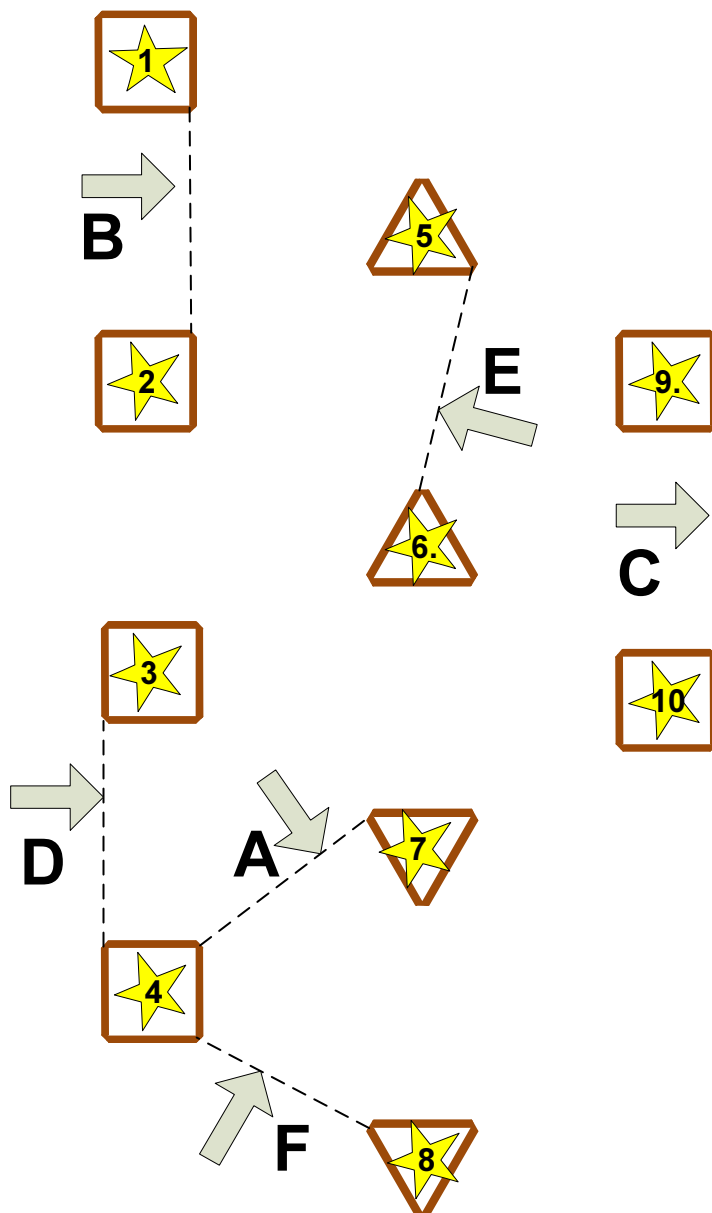

HIPPISCH
CENTRUM
EXLOO ...

CAI 3*/CAI 2*/Para/VIP 2024
27.03.-31.03.2024

Obstacle 1

Mainarena 1

= 10 Knock Down

Coursedesign by:
Arjan Kleinjan NED
Josef Heisterkamp GER
Hanne L. de Koning NED