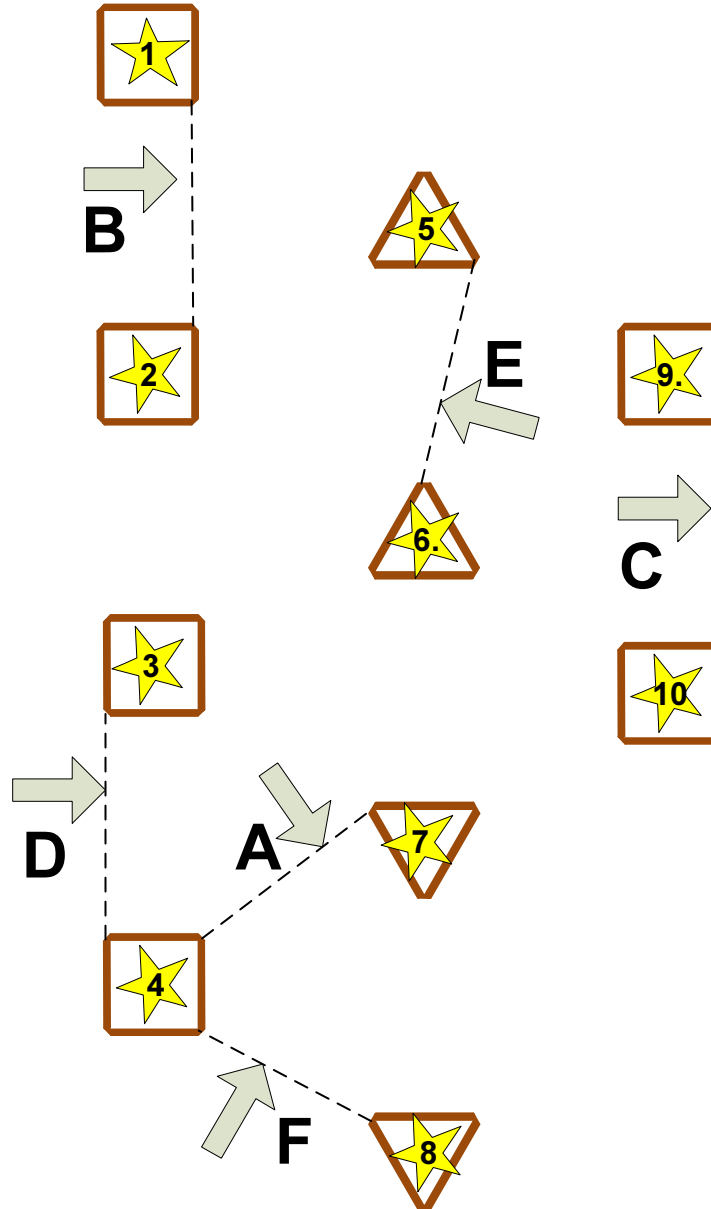

HIPPISCH
CENTRUM
EXLOO ...

CAI 3*/CAI 2*/Para/VIP 2024
27.03.-31.03.2024

Obstacle 1

Mainarena 1

= 10 Knock Down

Coursedesign by:
Arjan Kleinjan NED
Josef Heisterkamp GER
Hanne L. de Koning NED