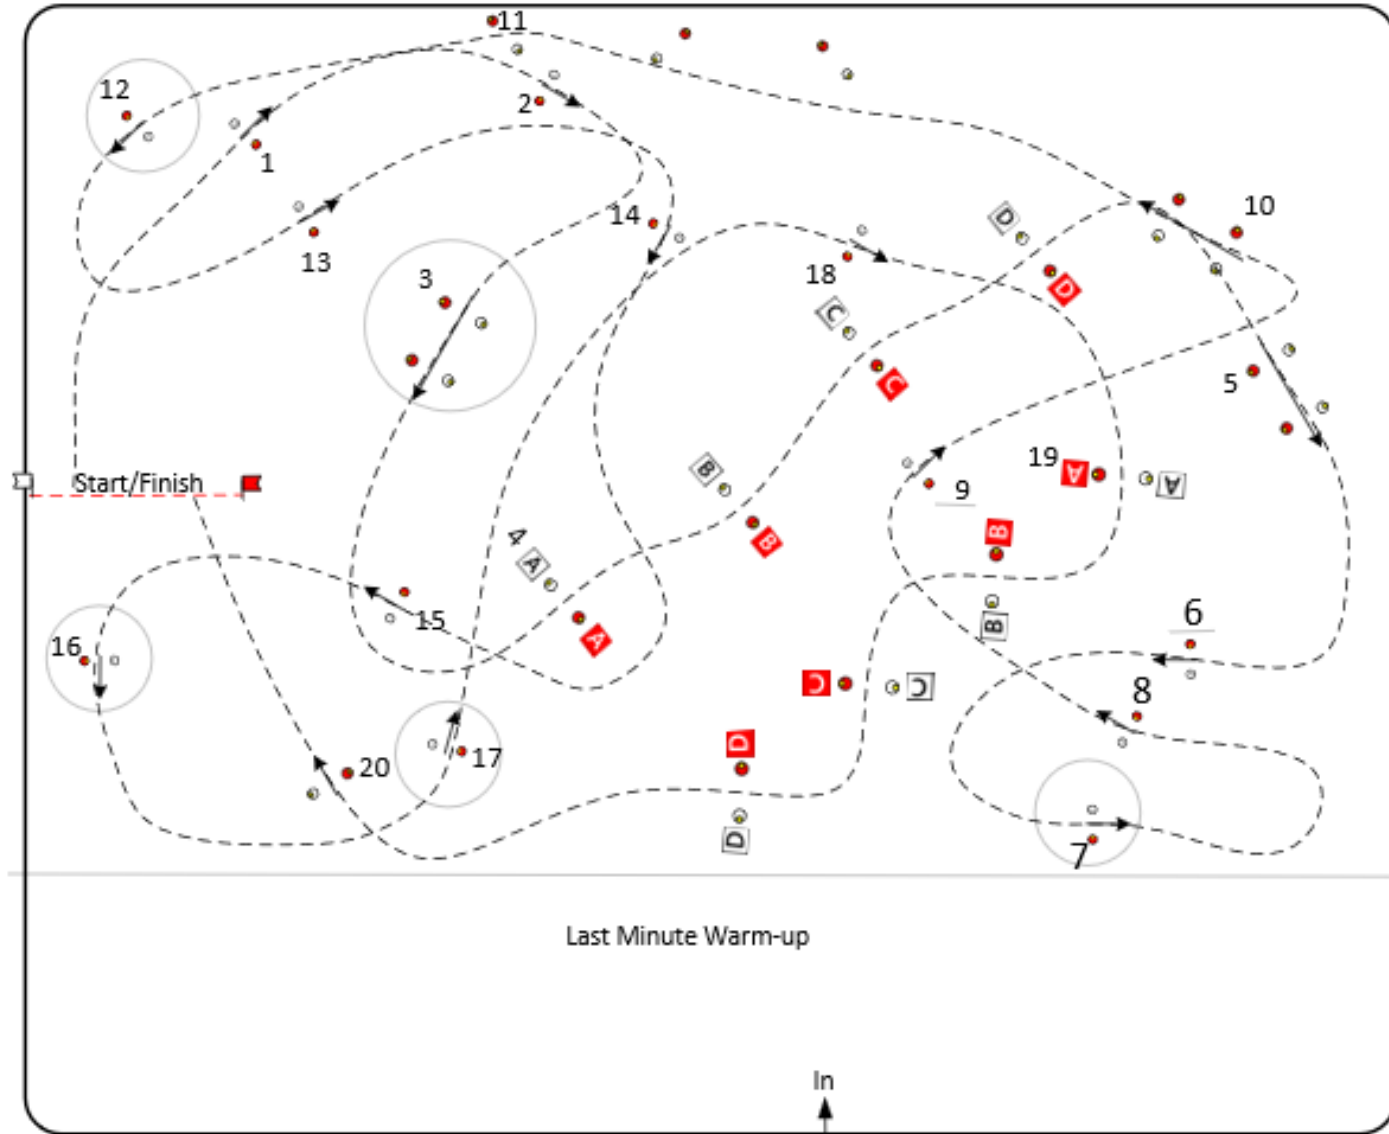

Class :	Speed :	Length :	Time allowed :	Time Limit :	Obstacles :	Width:
PE	230 m/min	560 m	146 sec.	292 sec.	1 – 20	160 cm (155cm)
U25 1-Horse	250 m/min	560 m	135 sec.	270 sec.	1 – 20	160 cm (155cm)
JD 1-Pony	260 m/min	560 m	129 sec.	258 sec.	1 – 20	160 cm (155cm)
JD 2-Pony	250 m/min	560 m	135 sec.	270 sec.	1 – 20	170 cm (165cm)

Judges