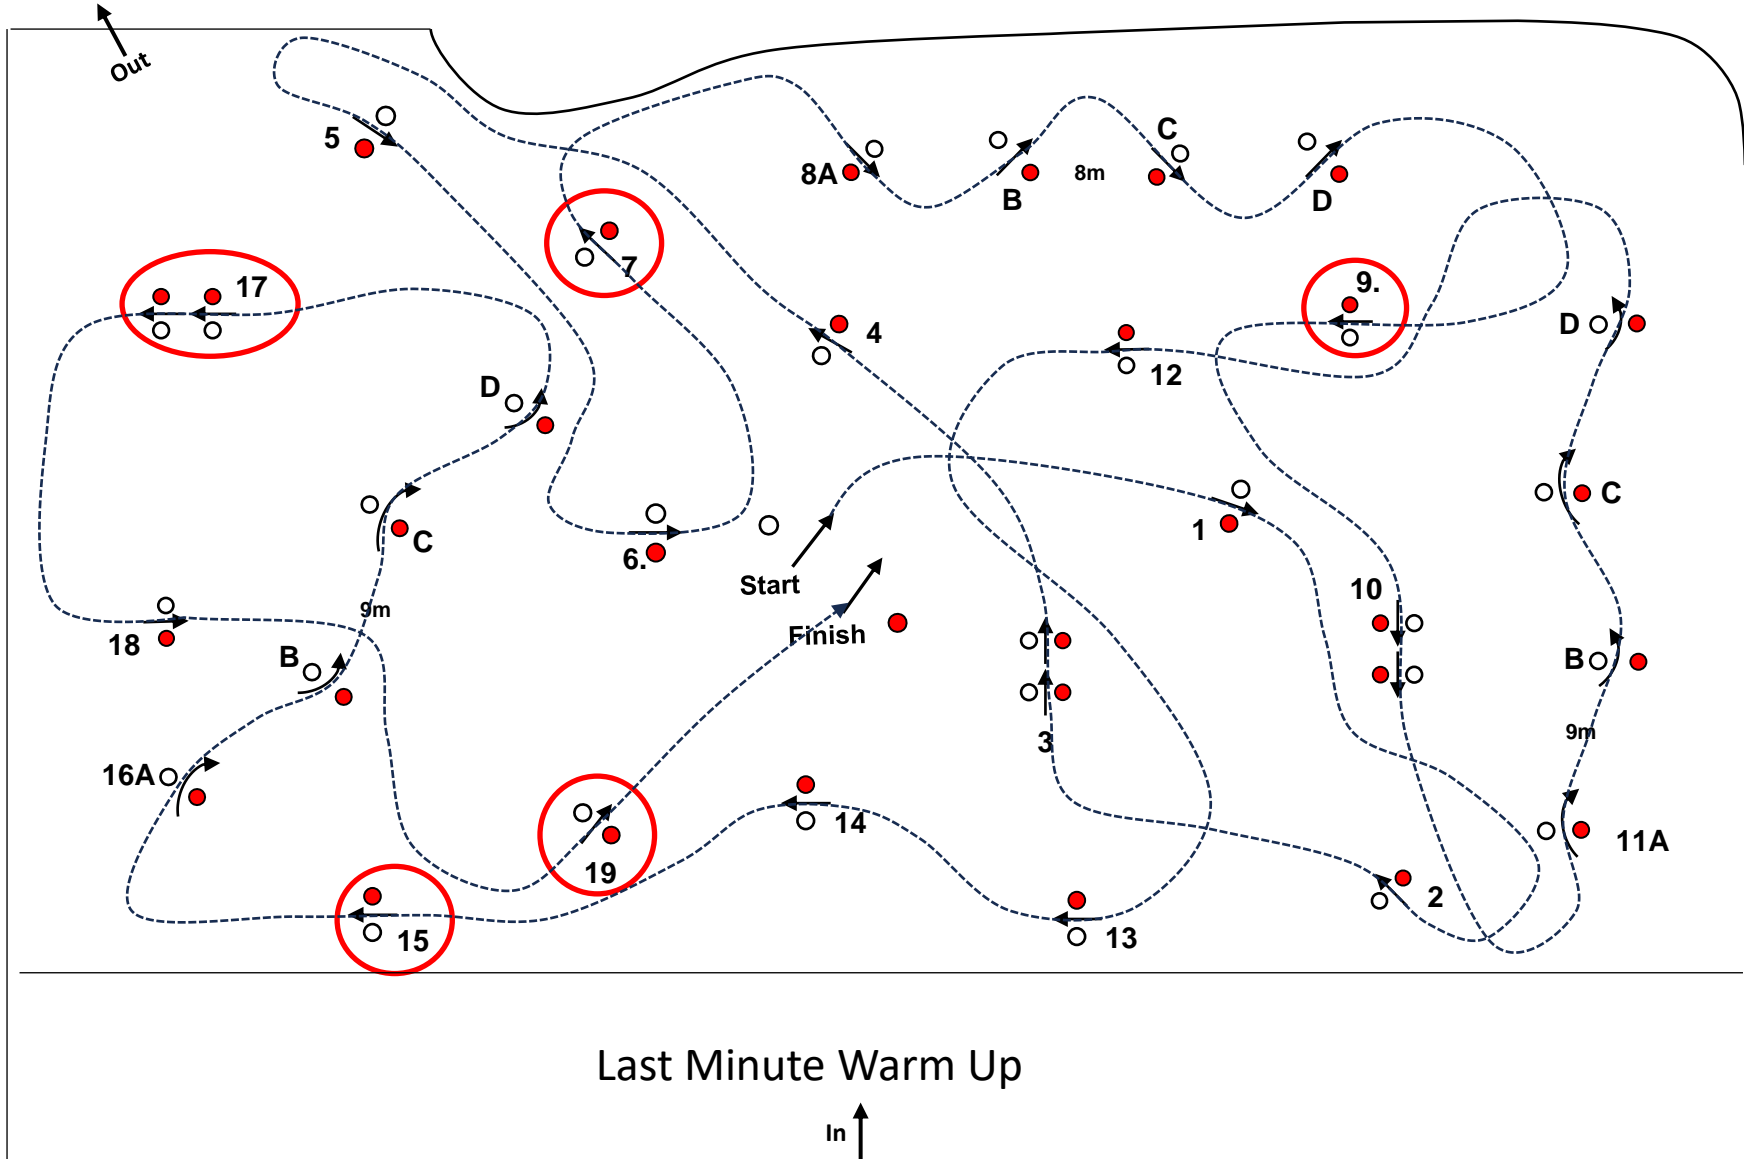

Class Nr.: 5

Obstacle Cone Driving, CAI- 3* P1

Arena 2

Kronenberg, 20.04.2023

FEI-RG : Art. 976

Course Designer : A. Flocke

Class :	Speed :	Length :	Time allowed :	Time Limit :	Obstacles :	Width:
1-Pony	260 m/min	580 m	134 sec.	268 sec.	1 - 19	160 cm (155cm)

Time Limit :
234 sec.

Obstacles :
1 – 20

Width:
160 cm (155cm)