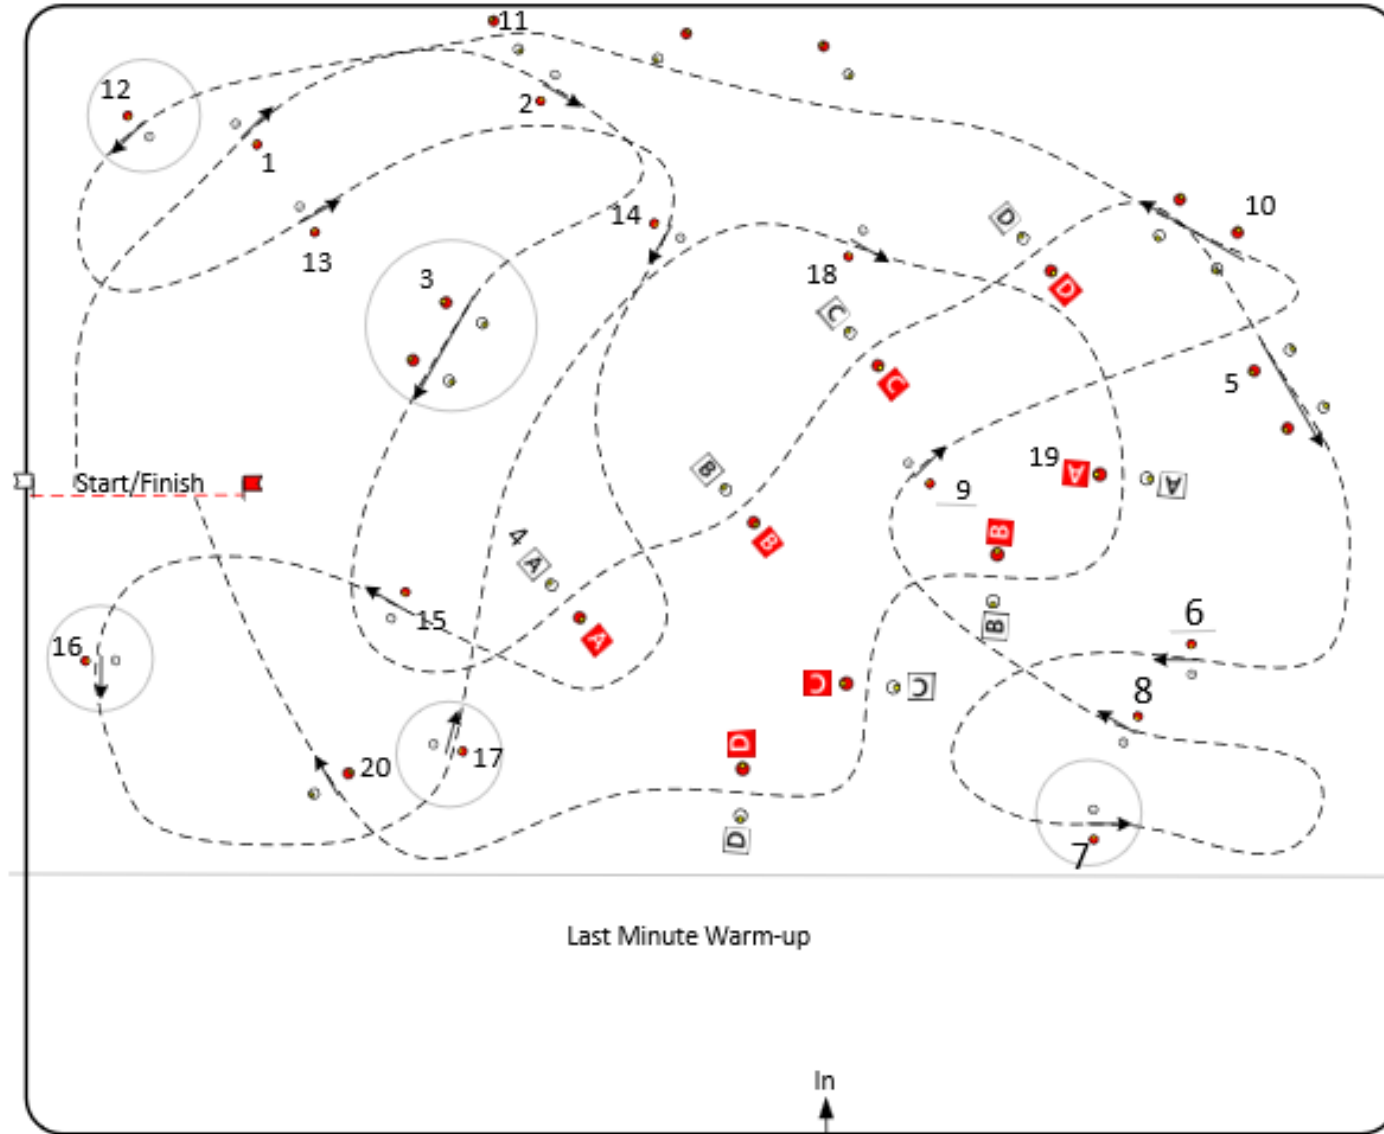

Class :	Speed :	Length :	Time allowed :	Time Limit :	Obstacles :	Width:
2-Pony	250 m/min	560 m	135 sec.	270 sec.	1 – 20	160 cm (155cm)
4-Pony	240 m/min	580 m	145 sec.	290 sec.	1 – 20	160 cm (155cm)
1-Horse	250 m/min	560 m	135 sec.	270 sec.	1 – 20	160 cm (155cm)
2-Horses	250 m/min	580 m	140 sec.	280 sec.	1 – 20	170 cm (165cm)

Judges