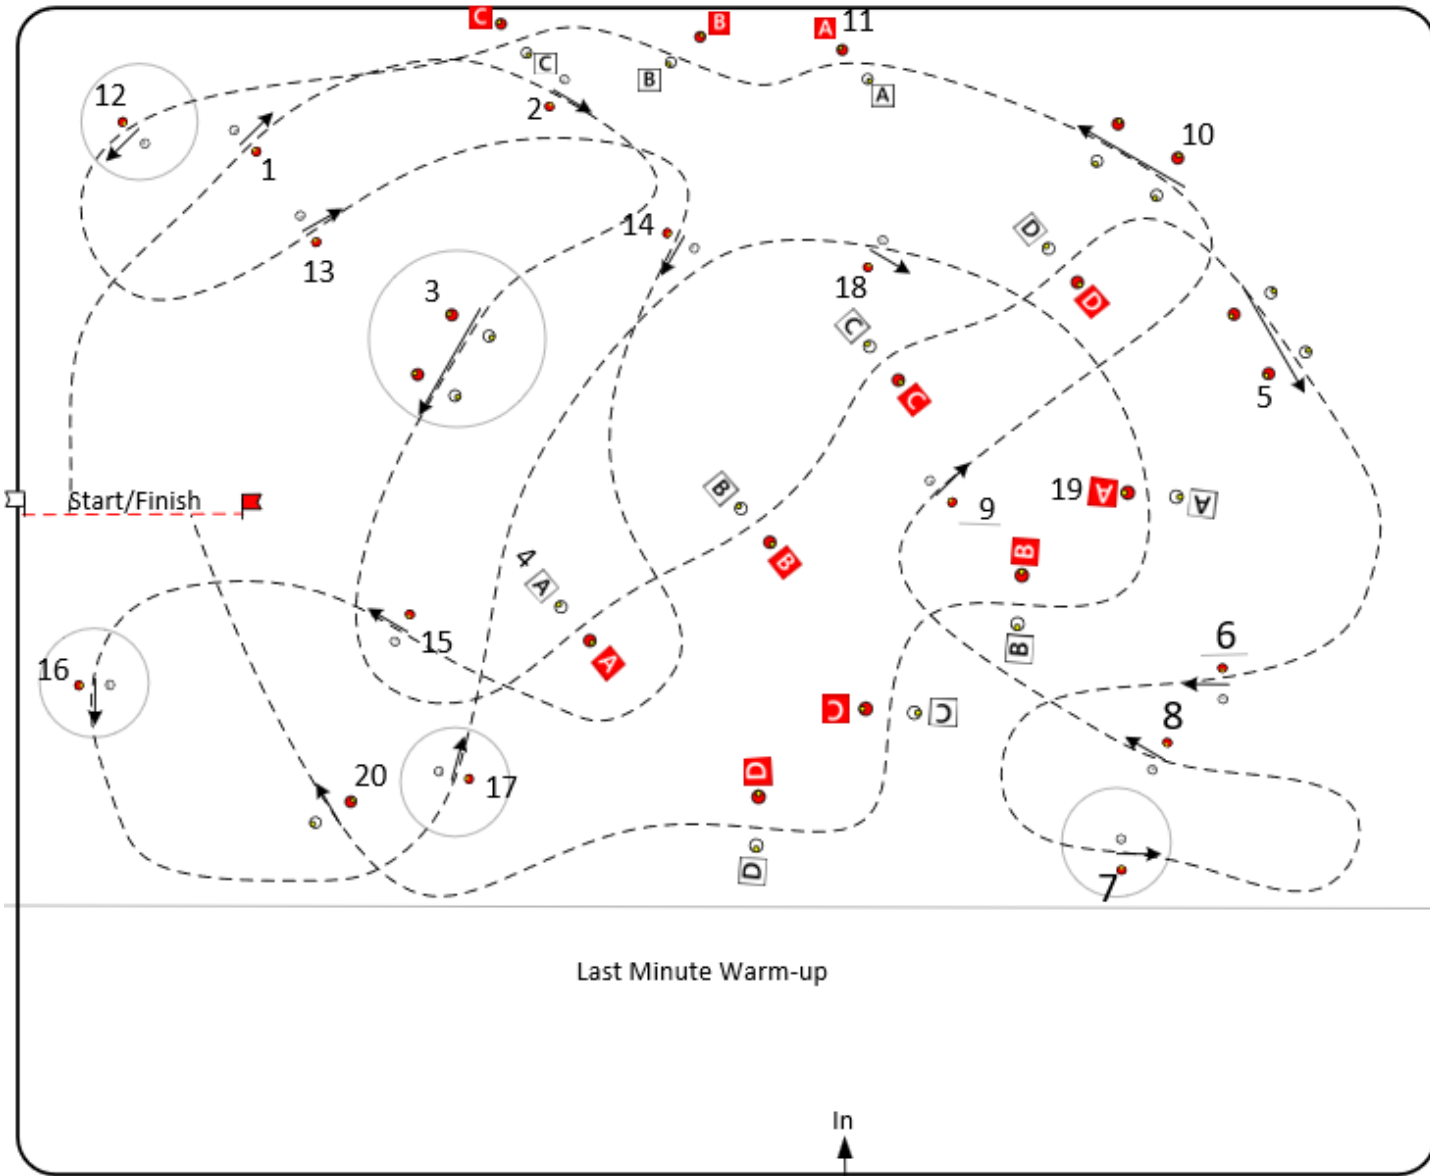

Class Nr.: 5

FEI-RG : Art. 976

Obstacle Cone Driving, CAI-3*

Arena 1

Kronenberg, 20.04.2024

Course Designer : H. Briggs

Class :

Speed :

Length :

Time allowed :

Time Limit :

Obstacles :

Width:

2-Horses

250 m/min

580 m

140 sec.

280 sec.

1 – 20

170 cm (165cm)

Judges

In