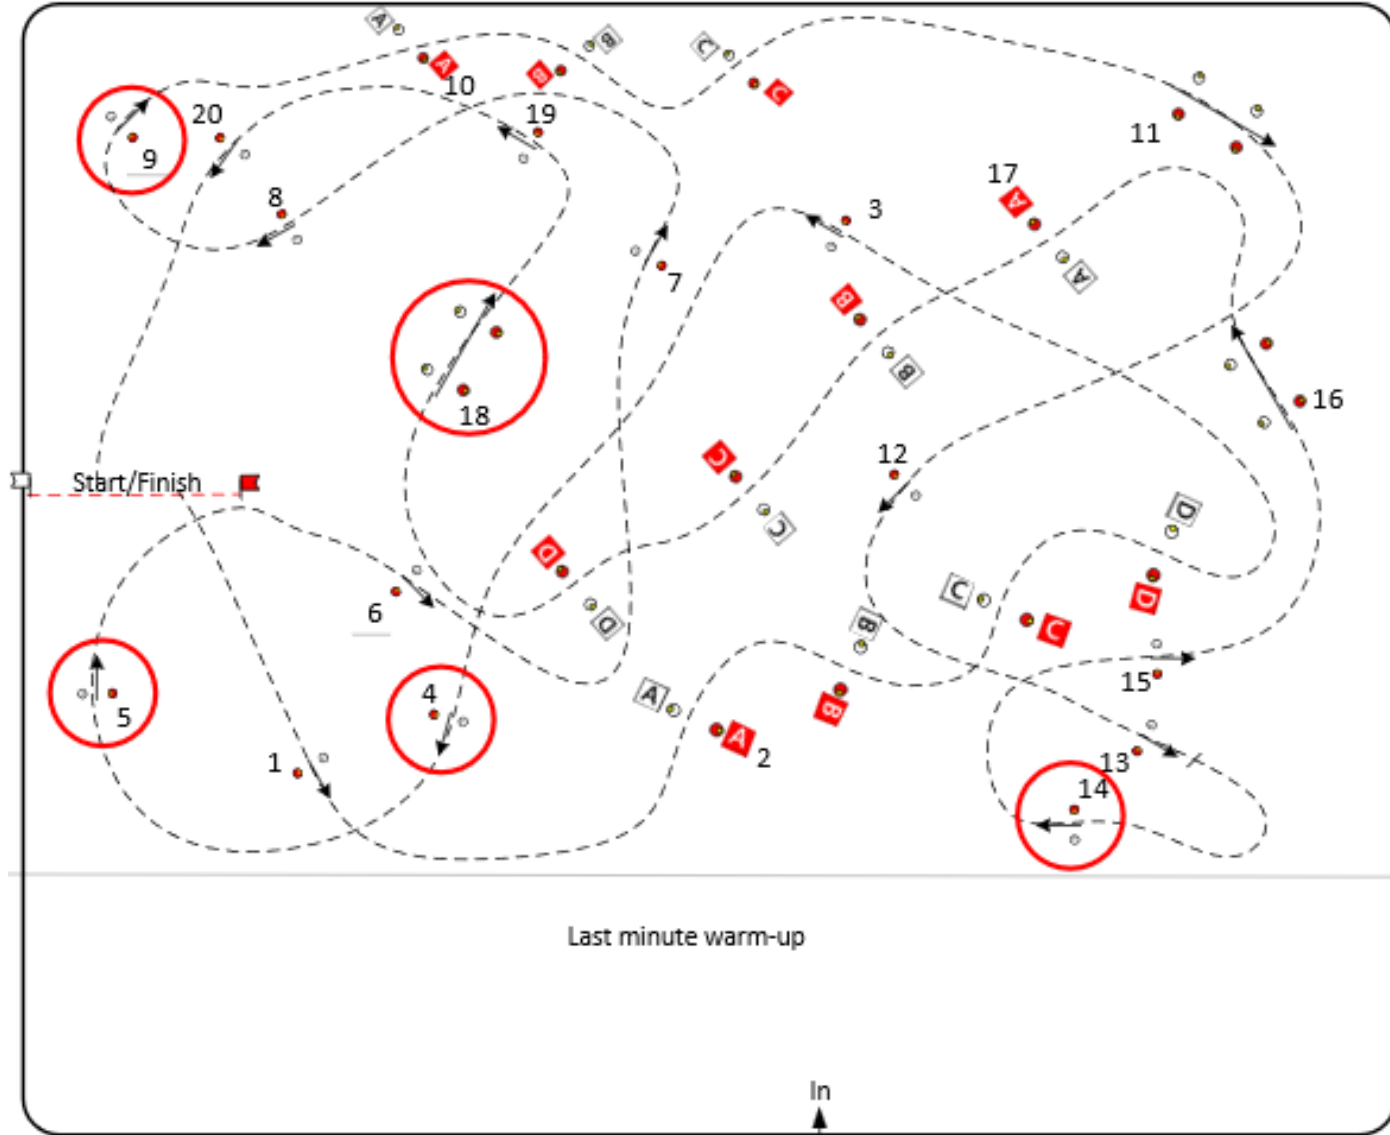

Class :	Speed :	Length :	Time allowed :	Time Limit :	Obstacles :	Width:
4-Pony	240 m/min	690 m	172 sec.	344 sec.	1 - 19	160 cm (155cm)
4-Horses	240 m/min	690 m	172 sec.	344 sec.	1 - 19	185 cm (180cm)

Judges

Class Nr.: 5
FEI-RG : Art. 976

Obstacle Cone Driving, CAI-3*

Arena 1

Kronenberg, 21.04.2024
Course Designer : H. Briggs

Class :	Speed :	Length :	Time allowed :	Time Limit :	Obstacles :	Width:
2-Pony	250 m/min	600 m	144 sec.	288 sec.	1 – 20	160 cm (155cm)
1-Horses	250 m/min	600 m	144 sec.	288 sec.	1 – 20	160 cm (155cm)