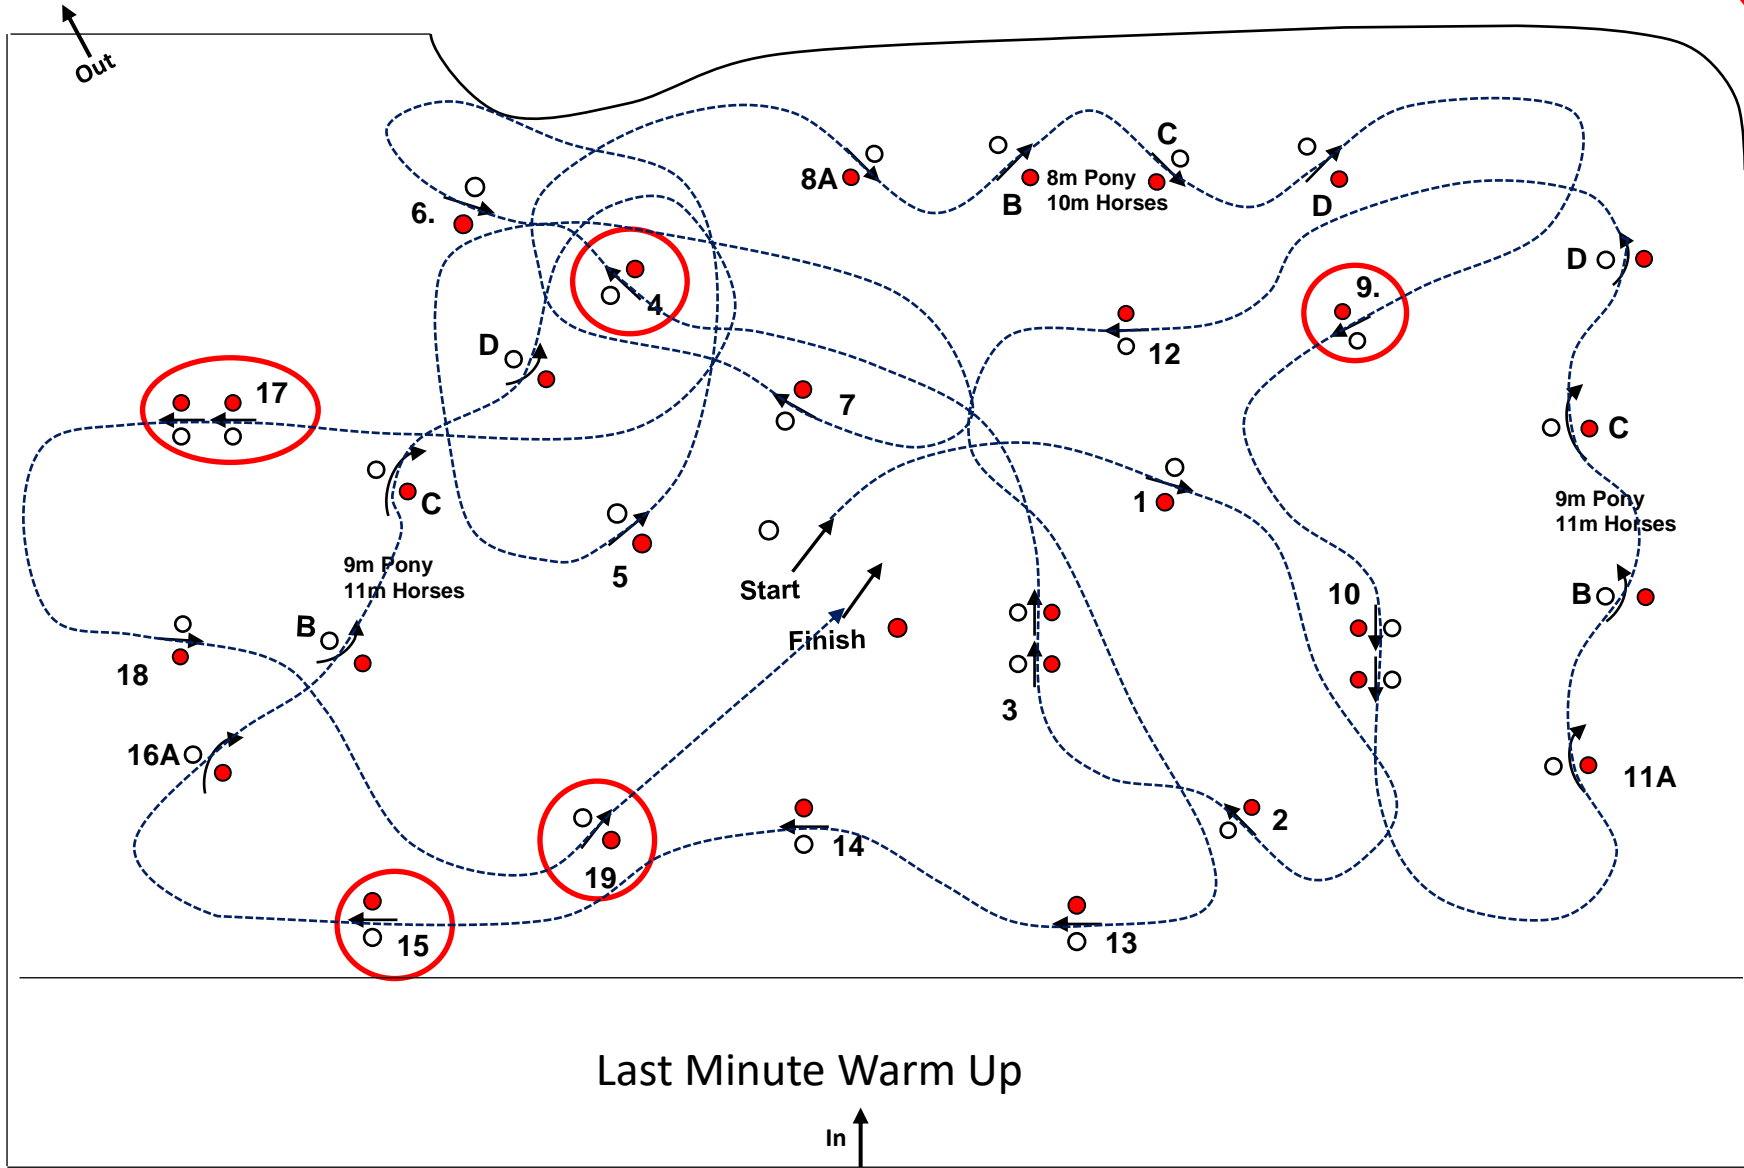

Class :	Speed :	Length :	Time allowed :	Time Limit :	Obstacles :	Width:
4-Pony	240 m/min	690 m	172 sec.	344 sec.	1 - 19	160 cm (155cm)
4-Horses	240 m/min	690 m	172 sec.	344 sec.	1 - 19	185 cm (180cm)

Judges

Class Nr.: 5
FEI-RG : Art. 976

Obstacle Cone Driving, CAI-3*

Arena 1

Kronenberg, 21.04.2024
Course Designer : H. Briggs

Class :	Speed :	Length :	Time allowed :	Time Limit :	Obstacles :	Width:
2-Pony	250 m/min	600 m	144 sec.	288 sec.	1 – 20	160 cm (155cm)
1-Horses	250 m/min	600 m	144 sec.	288 sec.	1 – 20	160 cm (155cm)