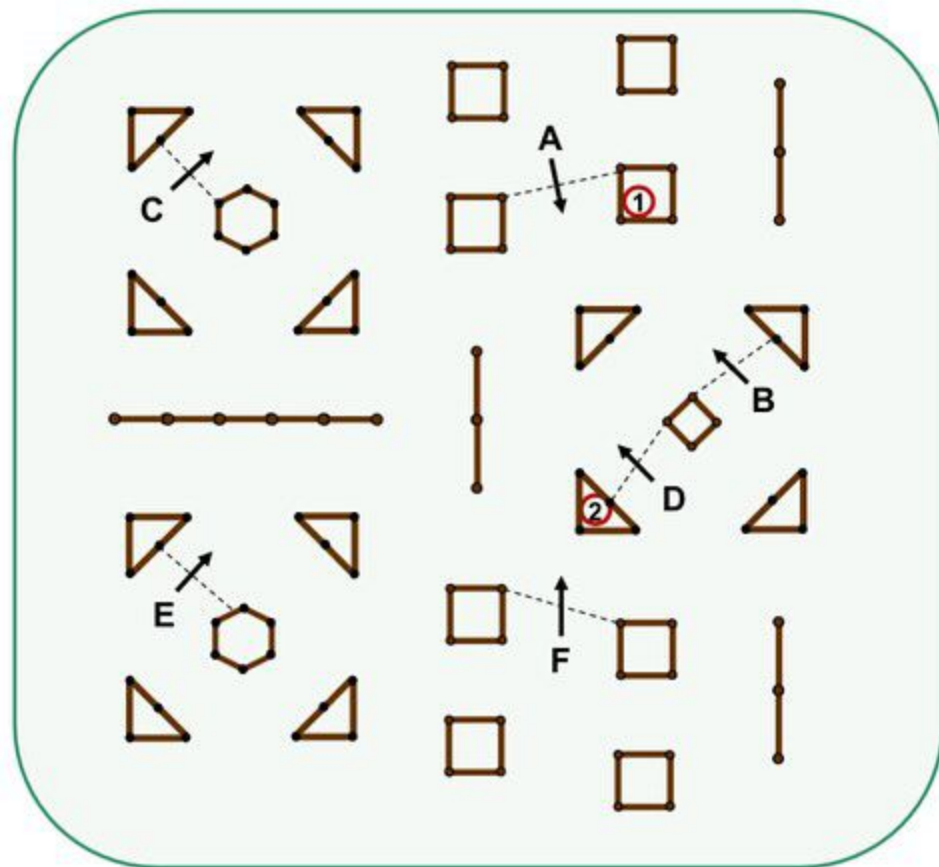

Map of the Section „B“

Order List Section B

Start B, O1, CTF1, KM1, O2, KM2, CTF2, O3, KM3, KM4, CTF3, O4, KM5, O5, CTF4, KM6, O6, KM7, O7, CTF5, KM8, O8, Finish B

INEOS GRENADIER

FEI
DRIVING
WORLD
CHAMPIONSHIP
SZILVÁSVÁRAD
2024
FOUR IN HAND

 2 Knock Down Element

○ 4 Knock Down Element

INEOS GRENADIER

FEI
DRIVING
WORLD
CHAMPIONSHIP
SZILVÁSVÁRAD
2024
FOUR IN HAND

KB
HEATHER BRIGGS

CD 1*
Gábor Görög

CD 1*
Csaba Bégányi

FEI Course Designer