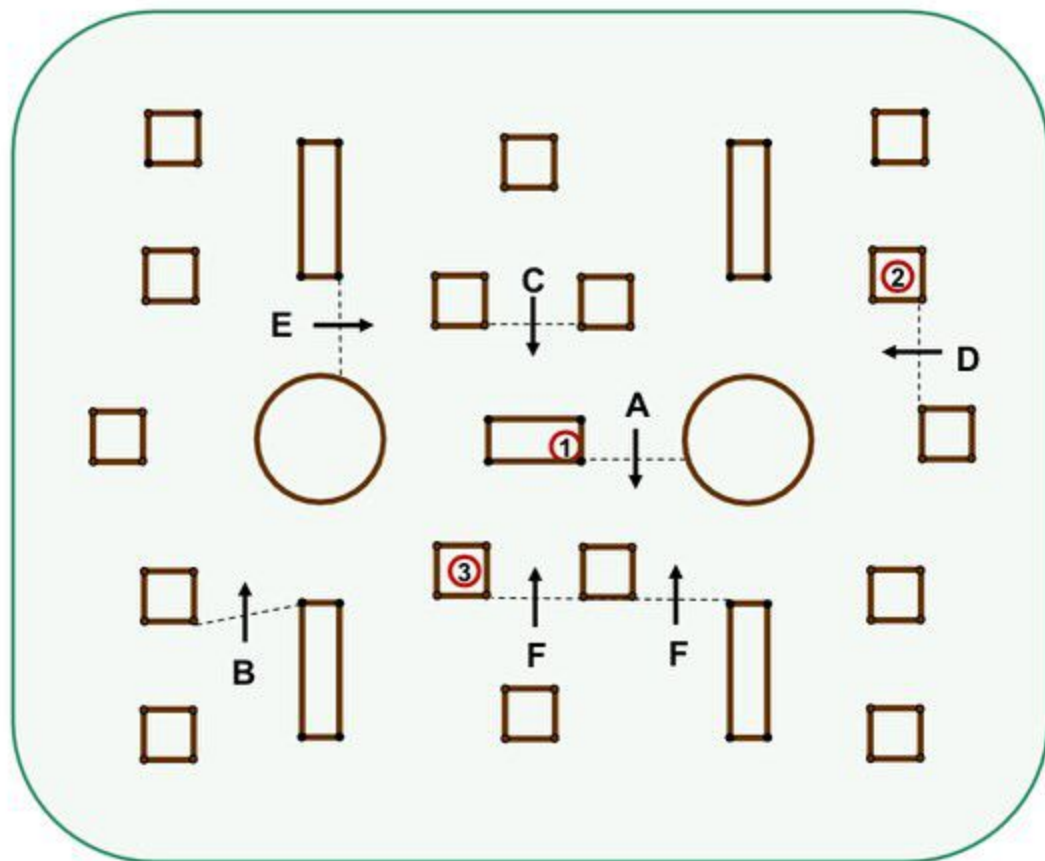

INEOS GRENA DIER

FEI
DRIVING
WORLD
CHAMPIONSHIP
SZILVÁSVÁRAD
2024
FOUR IN HAND

CD 1*
Gábor Görög

CD 1*
Csaba Bégányi

3 Knock Down Element

KB
HEATHER BRIGGS

FEI Course Designer