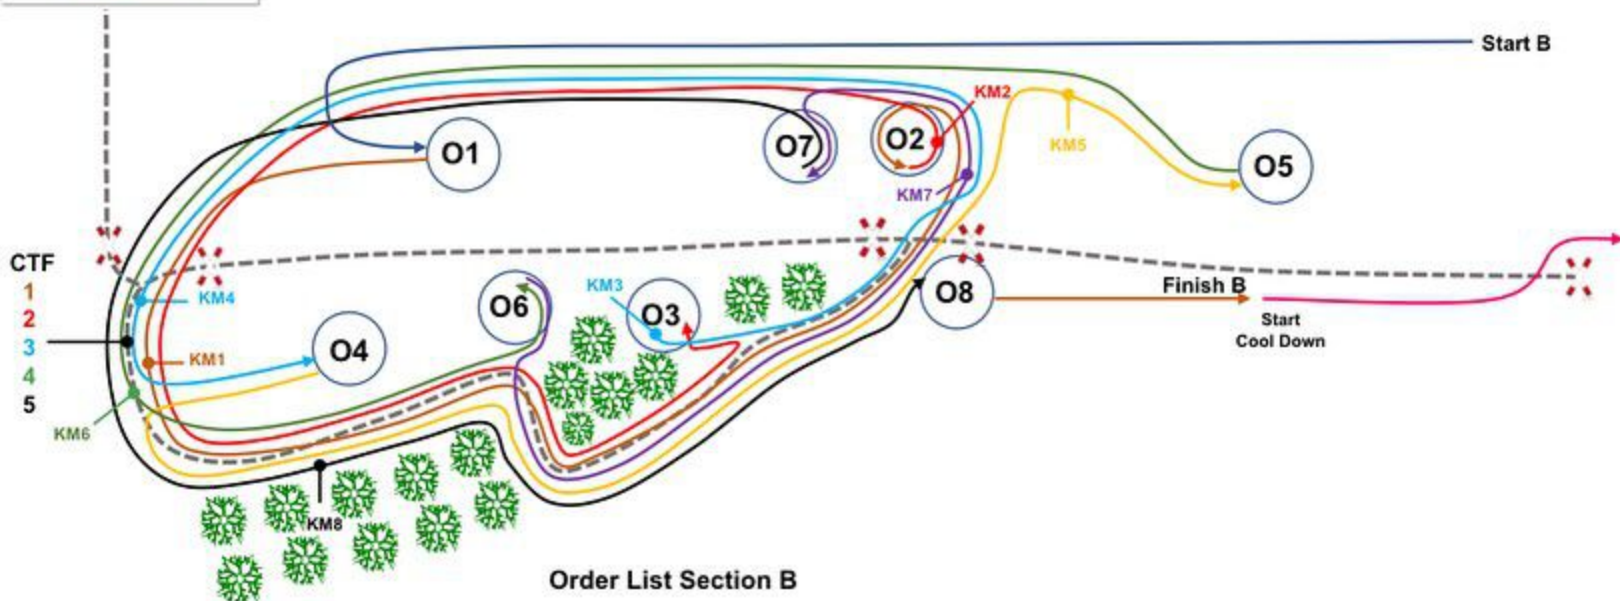

Map of the Section „B“

Order List Section B

Start B, O1, CTF1, KM1, O2, KM2, CTF2, O3, KM3, KM4, CTF3, O4, KM5, O5, CTF4, KM6, O6, KM7, O7, CTF5, KM8, O8, Finish B

INEOS GRENADIER

FEI
DRIVING
WORLD
CHAMPIONSHIP
SZILVÁSVÁRAD
2024
FOUR IN HAND

 2 Knock Down Element

○ 4 Knock Down Element

INEOS GRENADIER

FEI
DRIVING
WORLD
CHAMPIONSHIP
SZILVÁSVÁRAD
2024
FOUR IN HAND

KB
HEATHER BRIGGS

CD 1*
Gábor Görög

CD 1*
Csaba Bégányi

FEI Course Designer