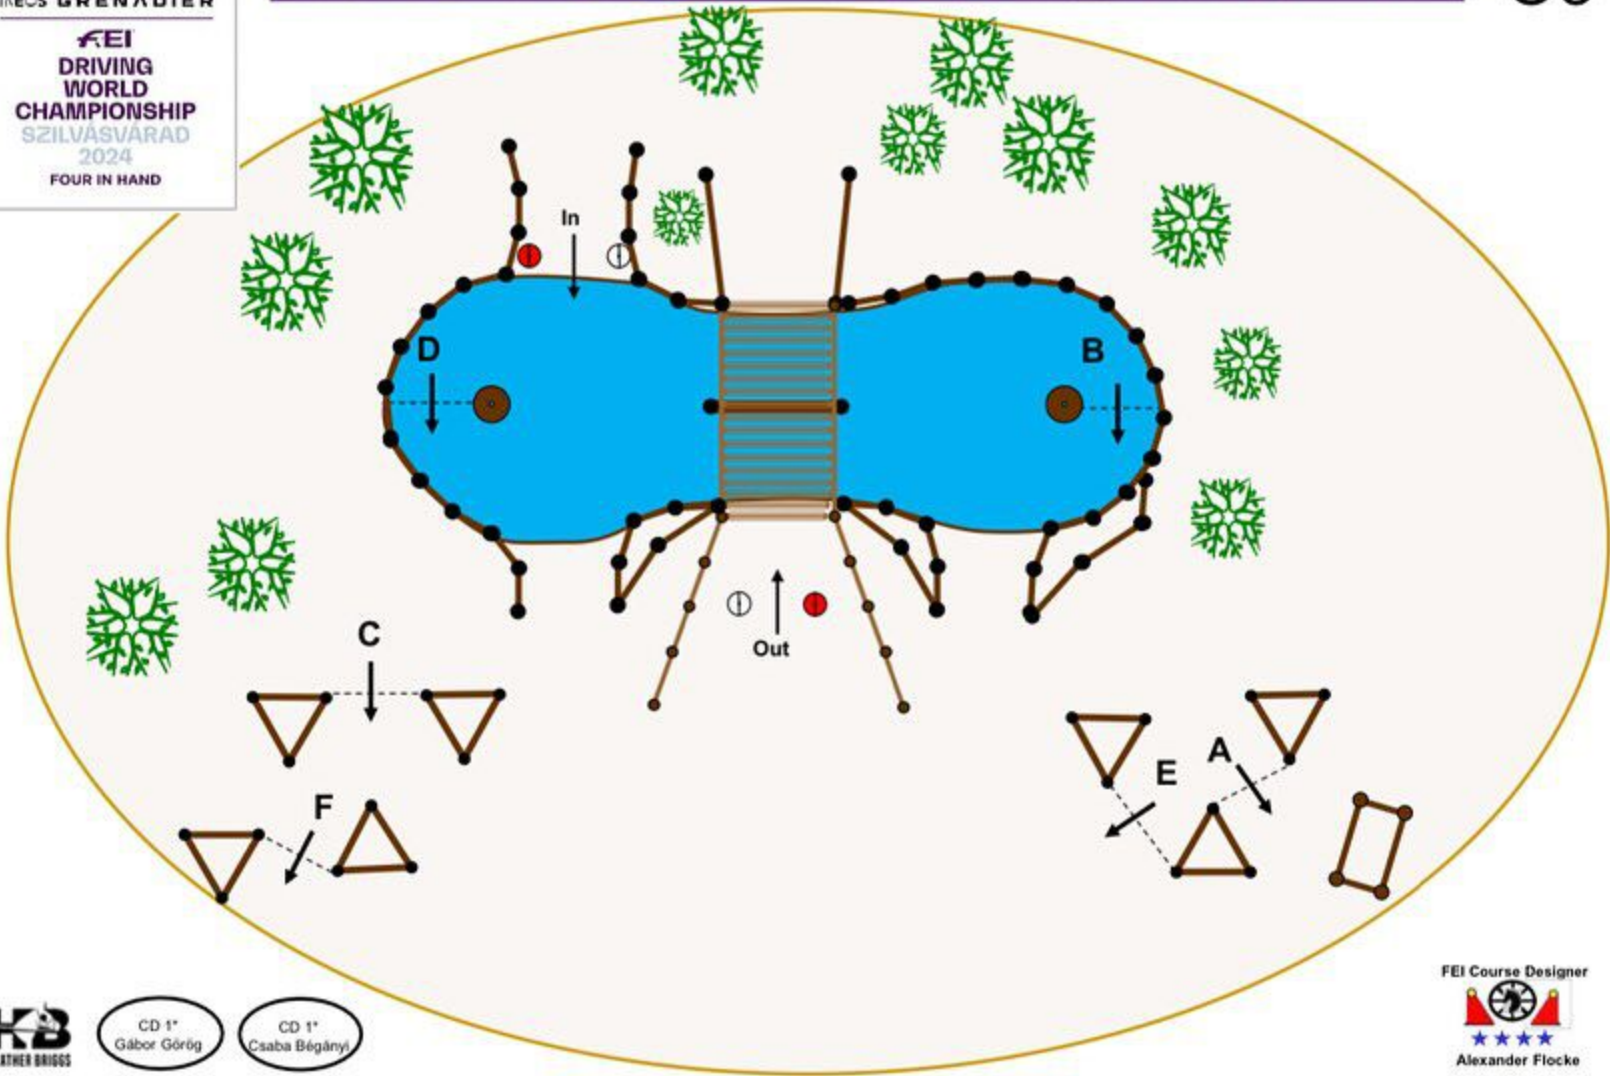

Map of the Section „B“

Order List Section B

Start B, O1, CTF1, KM1, O2, KM2, CTF2, O3, KM3, KM4, CTF3, O4, KM5, O5, CTF4, KM6, O6, KM7, O7, CTF5, KM8, O8, Finish B

INEOS GRENADIER

FEI
DRIVING
WORLD
CHAMPIONSHIP
SZILVÁSVÁRAD
2024
FOUR IN HAND

 2 Knock Down Element

○ 4 Knock Down Element

INEOS GRENADIER

FEI
DRIVING
WORLD
CHAMPIONSHIP
SZILVÁSVÁRAD
2024
FOUR IN HAND

KB
HEATHER BRIGGS

CD 1*
Gábor Görög

CD 1*
Csaba Bégányi

FEI Course Designer