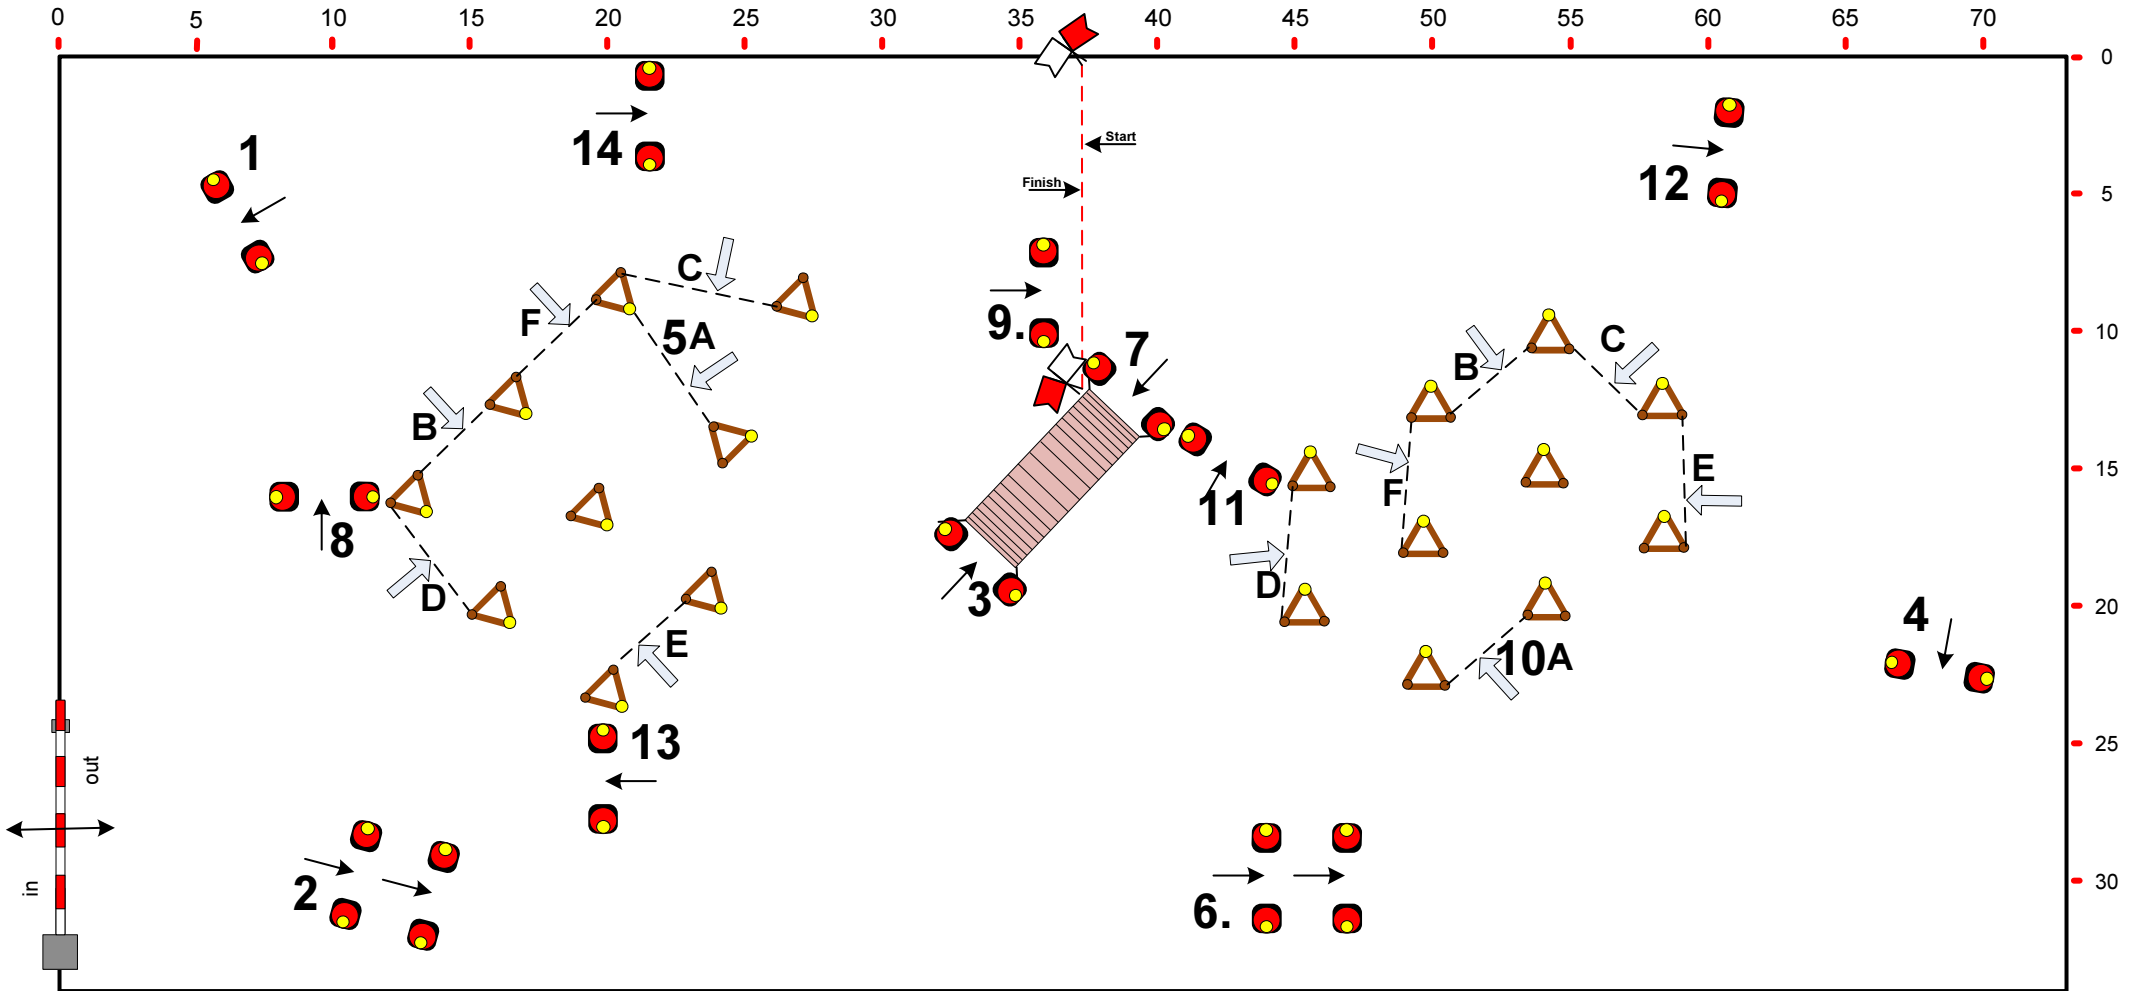

# FEI Driving World Cup Leipzig 2025

**Drive off: 1-2-3-4-5ABCDEF-6-7-8-9-10A-CDEF-11-12-13-14**

● = Knock Down