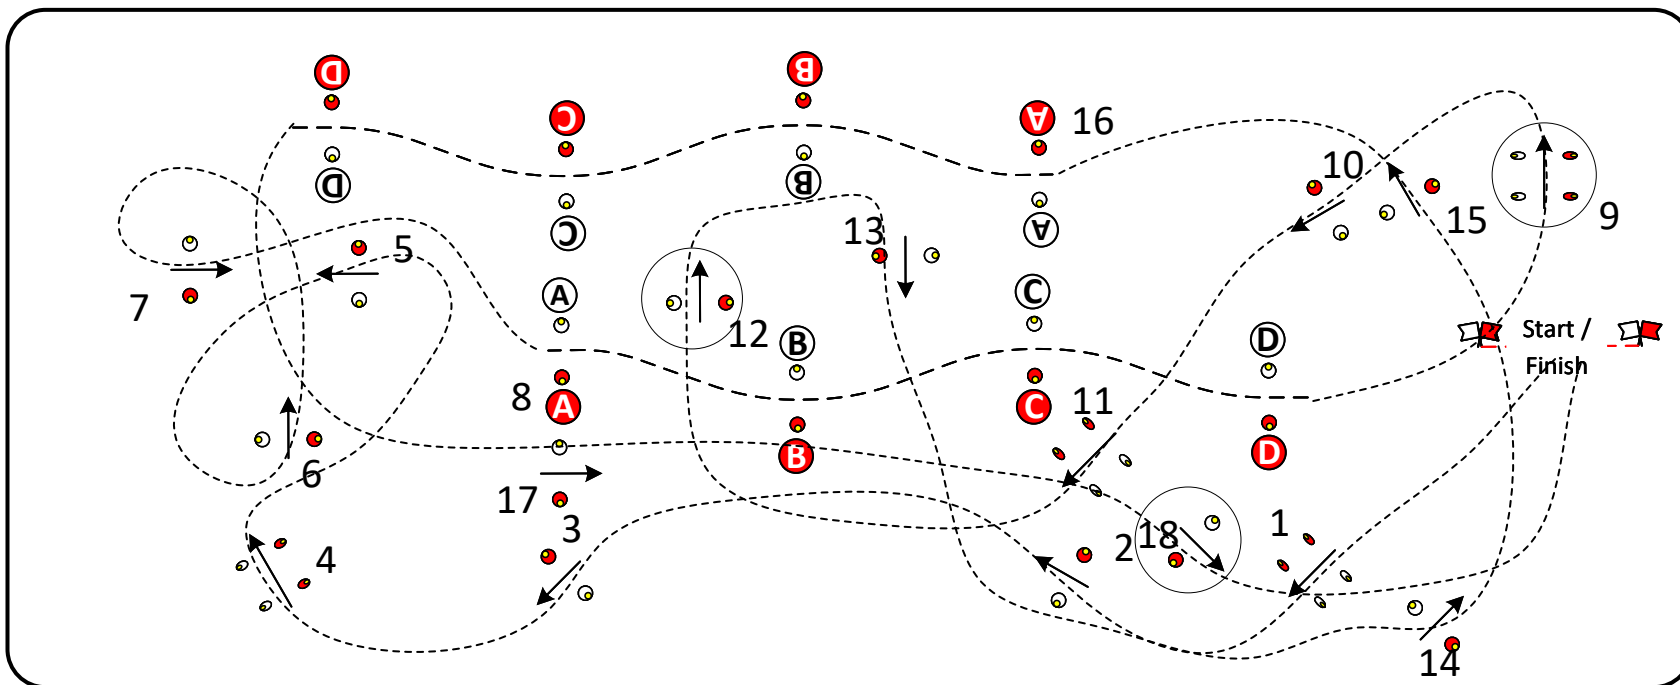

Sunday, 19 May 2024

The Fault Competition

Horses

Start: 13.00 uur.

Boguslawice 2024

FEI Rules	Cones width:	Obstacles	Speed: m/min	Length:	Time allowed:	Time Limit:
CAI2*/U25-H1	1,60 m.	18	250	650	156 sec.	312 sec.
CAI2*-H2	1.70m	18	250	670	161 sec.	322 sec.
CAI2*-P4	1.85m	18	240	690	173 sec.	346 sec.
CAI2*-P2	1.60m	18	250	670	161 sec.	322 sec.
CAIJ2*-P1	1.60m	18	260	650	150 sec.	300 sec.
CAI11*-H1	1.60m	18	250	650	156 sec.	312 sec.

Jury

Sunday, 19 May 2024

The Fault Competition

Horses

Start: 15.30 uur.

Boguslawice 2024

CAI3*-H1

FEI Rules	Cones width:	Obstacles	Speed: m/min	Length:	Time allowed:	Time Limit:
971. 1.1	1,60 m.	20	250	710	170 sec.	341 sec.