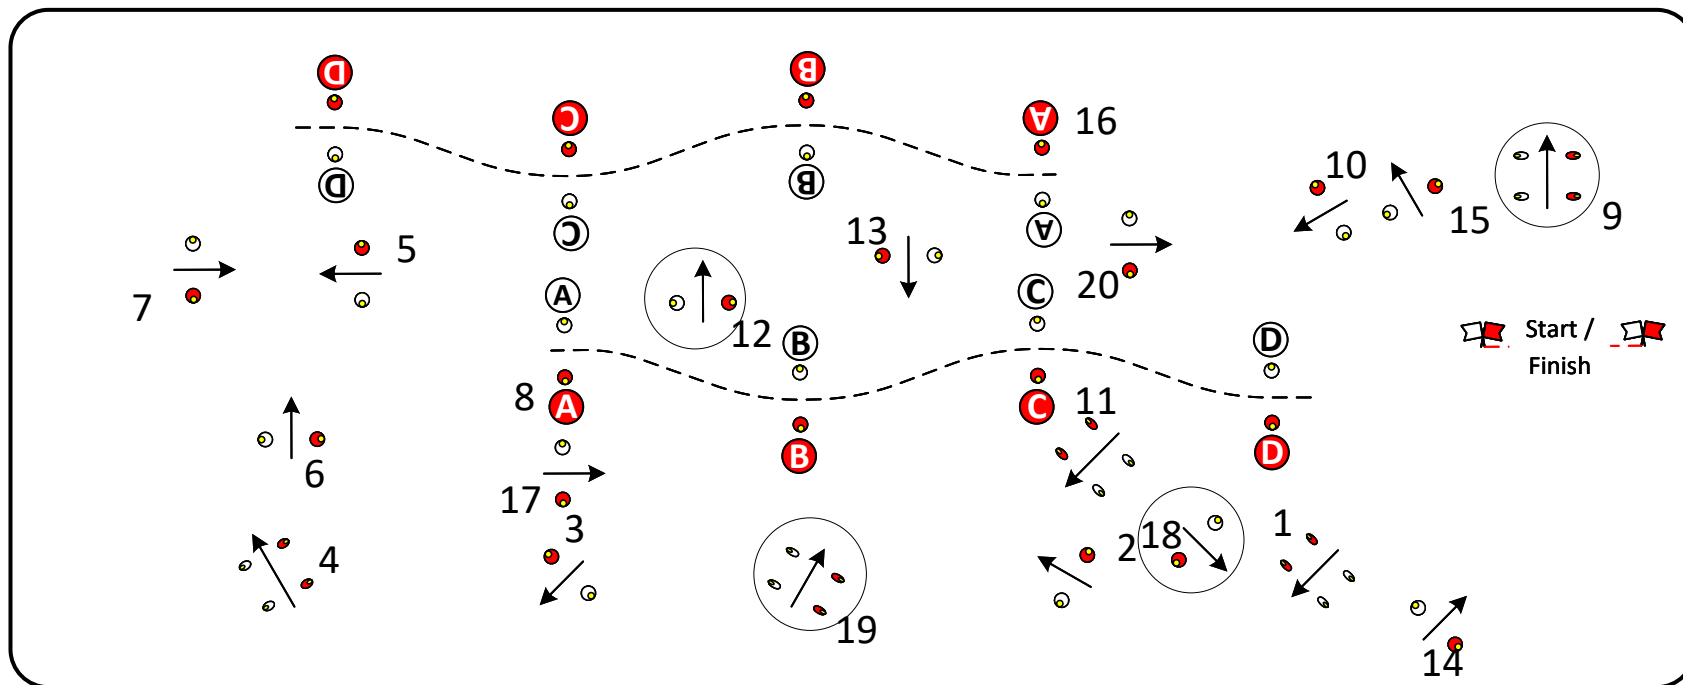

Sunday, 19 May 2024

The Fault Competition

Horses

Start: 15.30 uur.

Boguslawice 2024

CAI3*-H1

FEI Rules	Cones width:	Obstacles	Speed: m/min	Length:	Time allowed:	Time Limit:
971. 1.1	1,60 m.	20	250	710	170 sec.	341 sec.

CAI3*-H2	1.70m	20	250	730	176 sec	352 sec
CAI3*-H4	1.85m	20	240	750	188 sec	376 sec

Jury