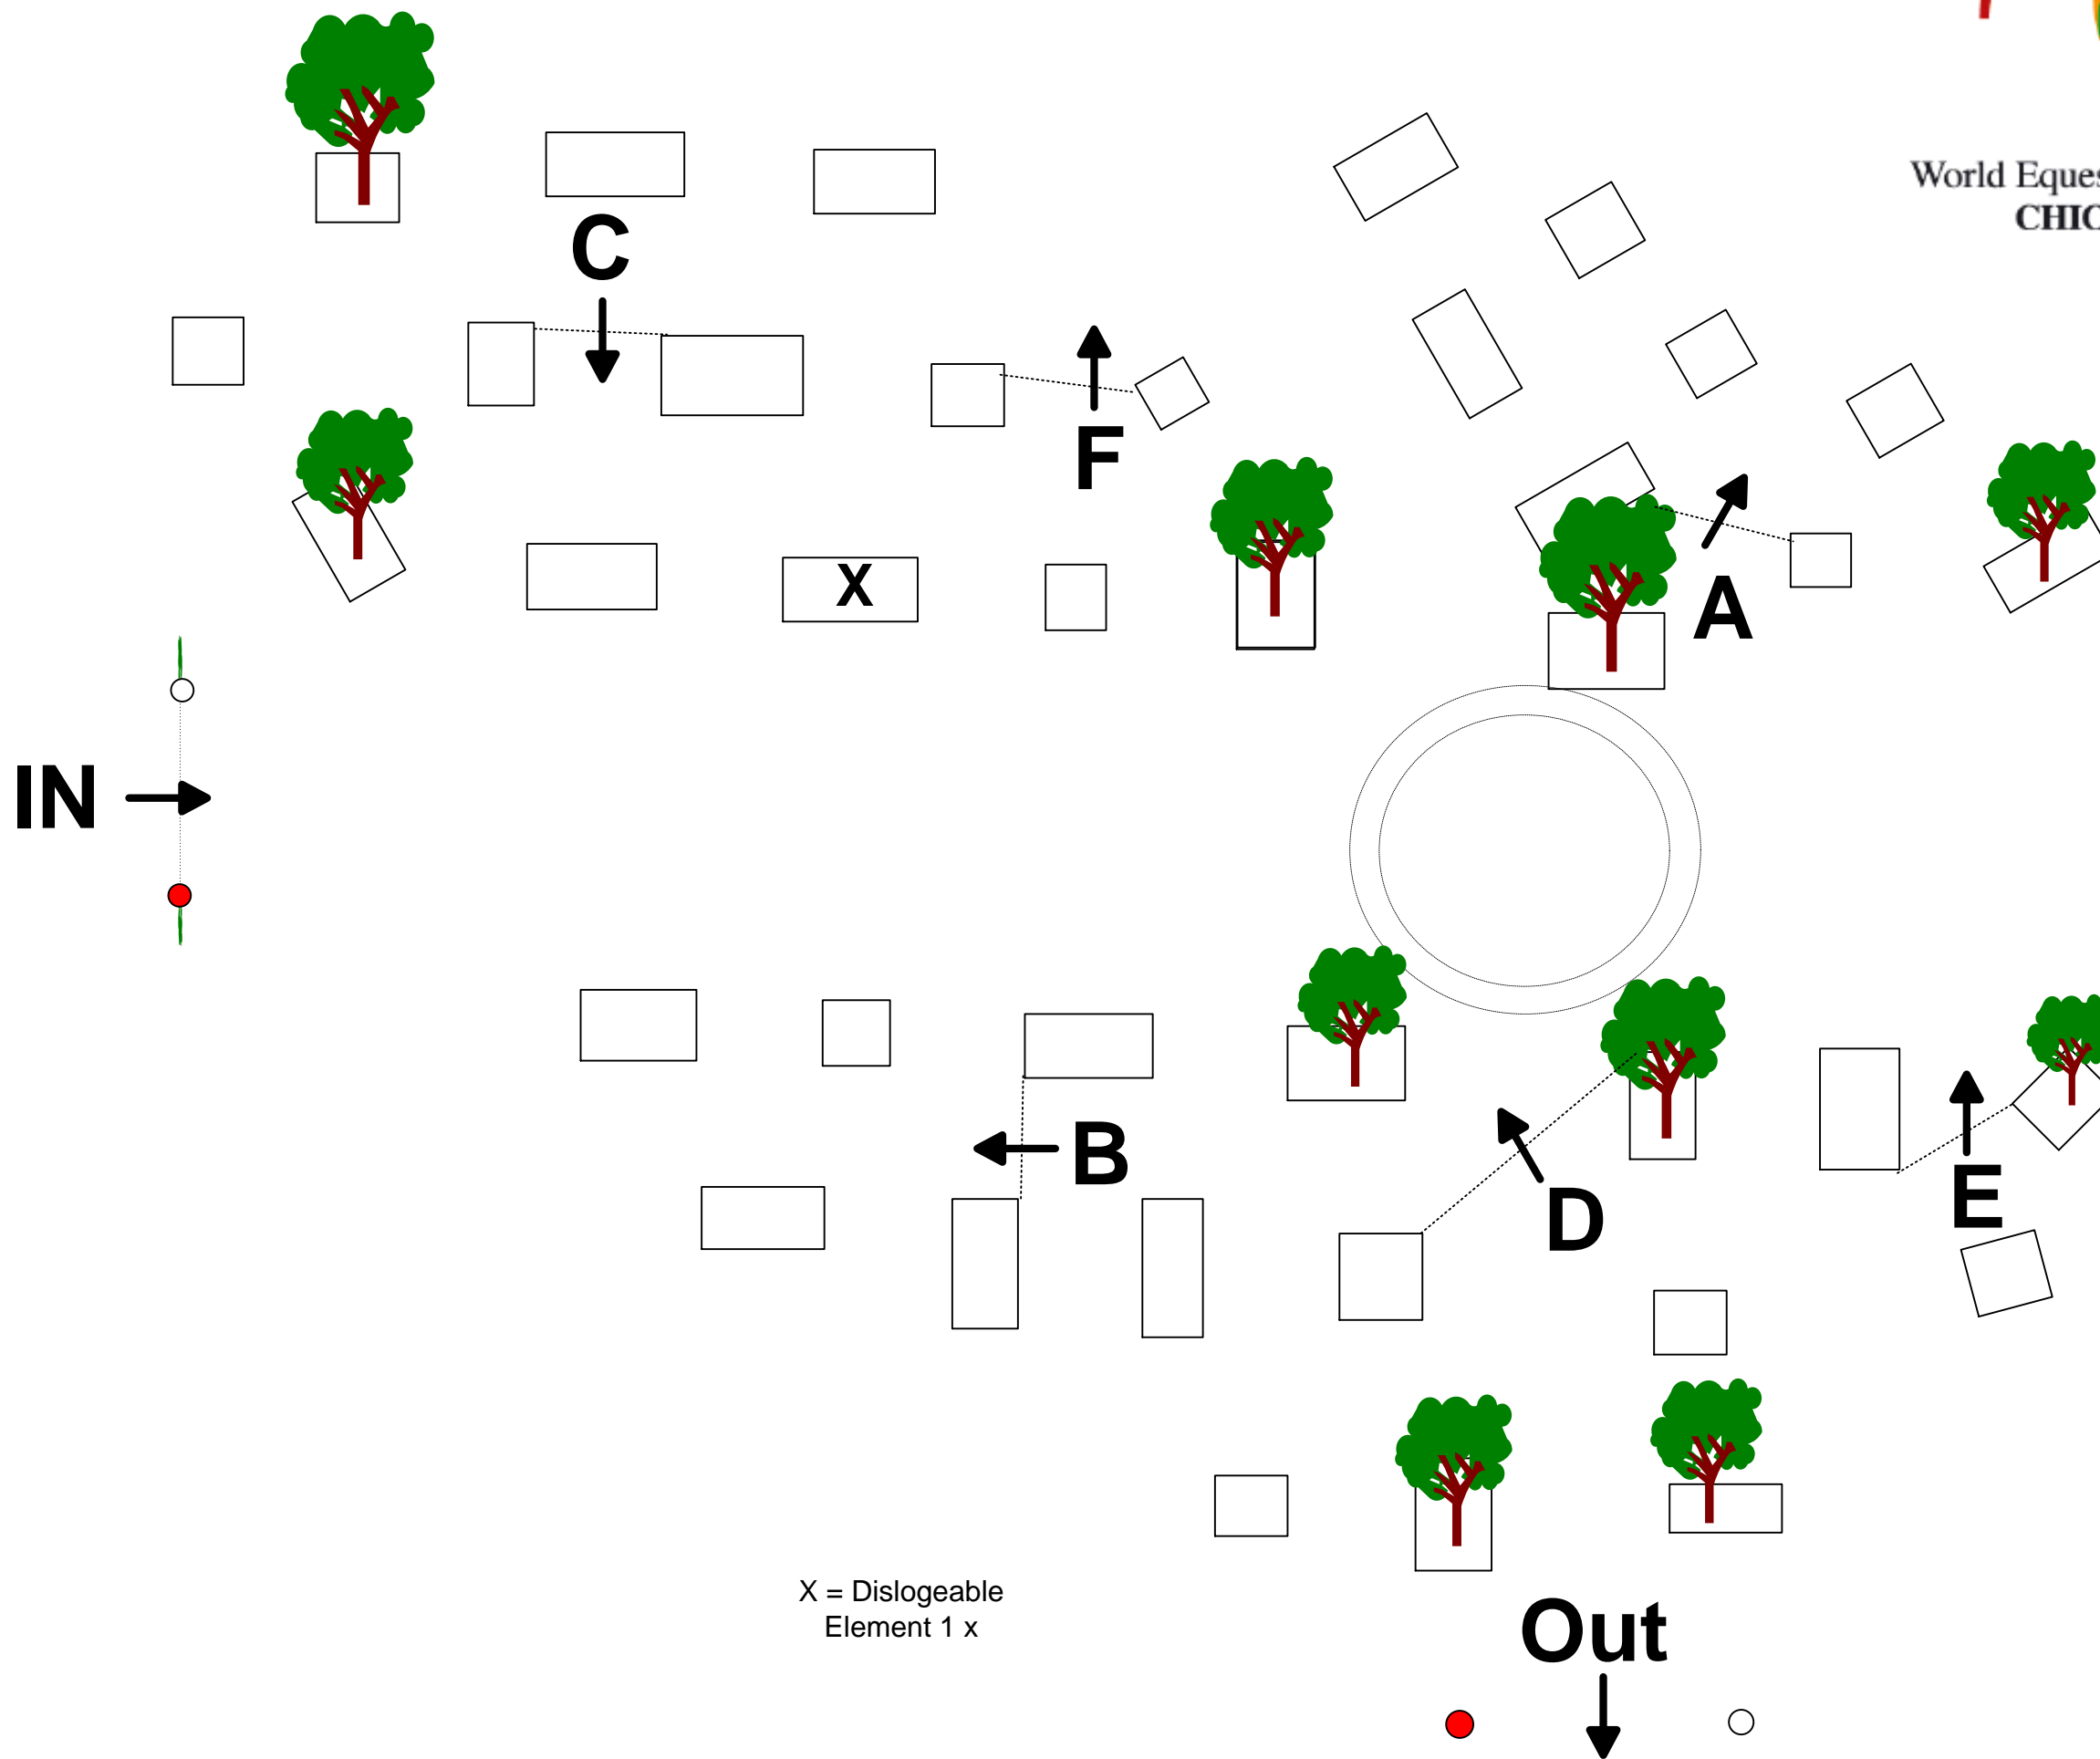

Obstacle 6

World Equestrian Festival
CHIO Aachen

X = Dislogeable
Element 1 x

Course Designer:
Dr. W. Asendorf / GER
Ass.: U. Schaffrath + R. Kühn