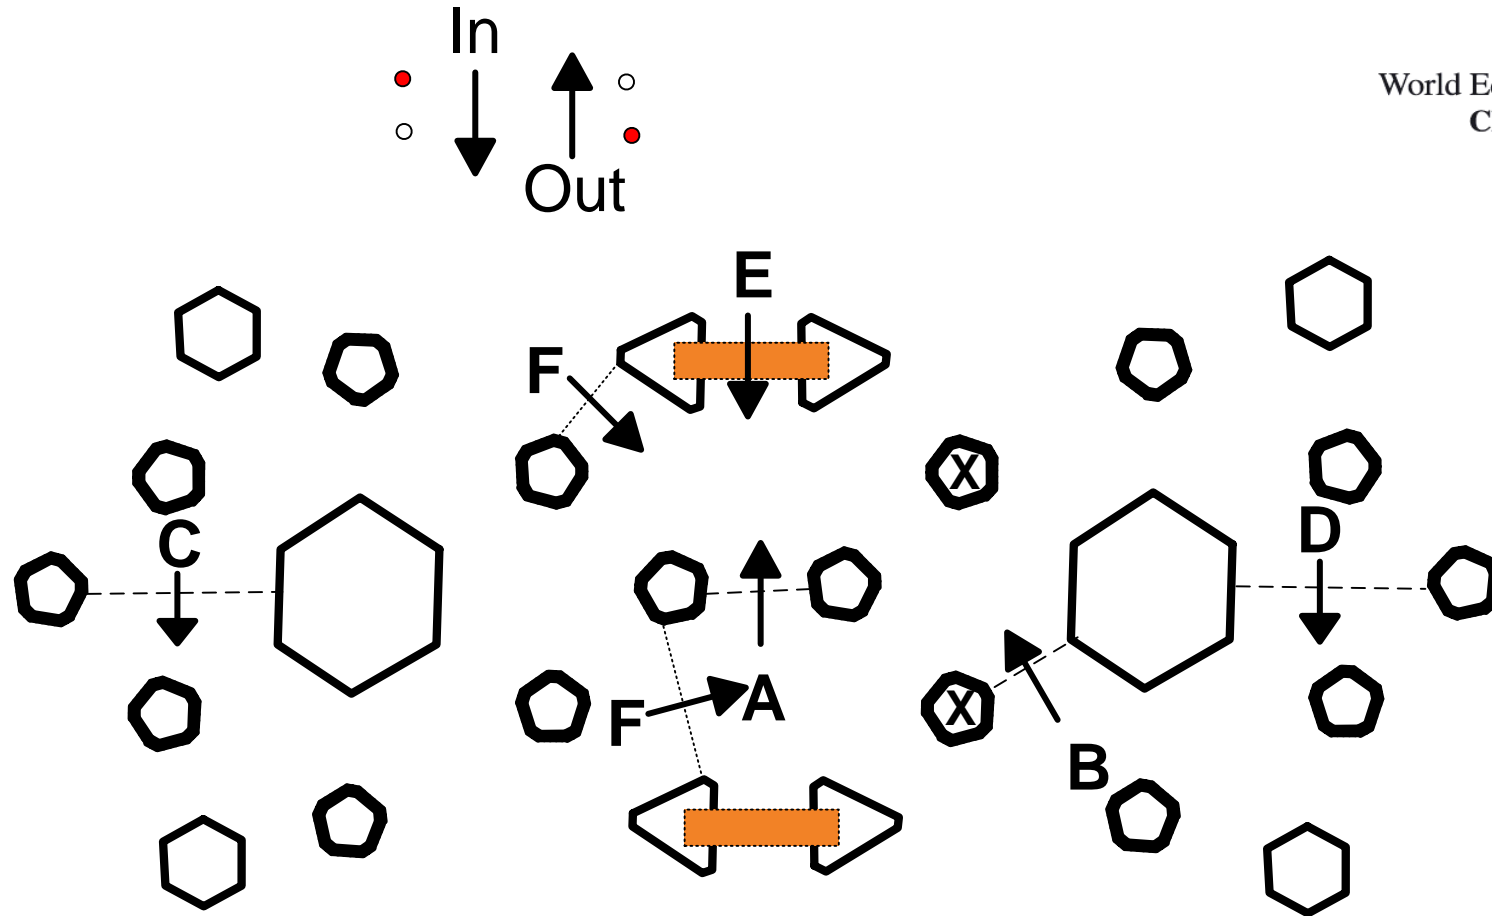

# Obstacle 1

World Equestrian Festival  
CHIO Aachen

X = Dislogeable Element,  
2x

Course Designer:  
Dr.W.Asendorf/ GER  
Ass.: U.Schaffrath+R.Kühn

World Equestrian Festival  
CHIO Aachen

# Obstacle 2

X= Dislogeable Element,2x

Course Designer:  
Dr.W.Asendorf/ GER  
Ass.: U.Schaffrath+R.Kühn

# Obstacle 8

X = Dislogeable Element 2x

Out

**Course Designer**  
Dr.W.Asendorf  
Ass.:U. Schaffrath/R. Kühn