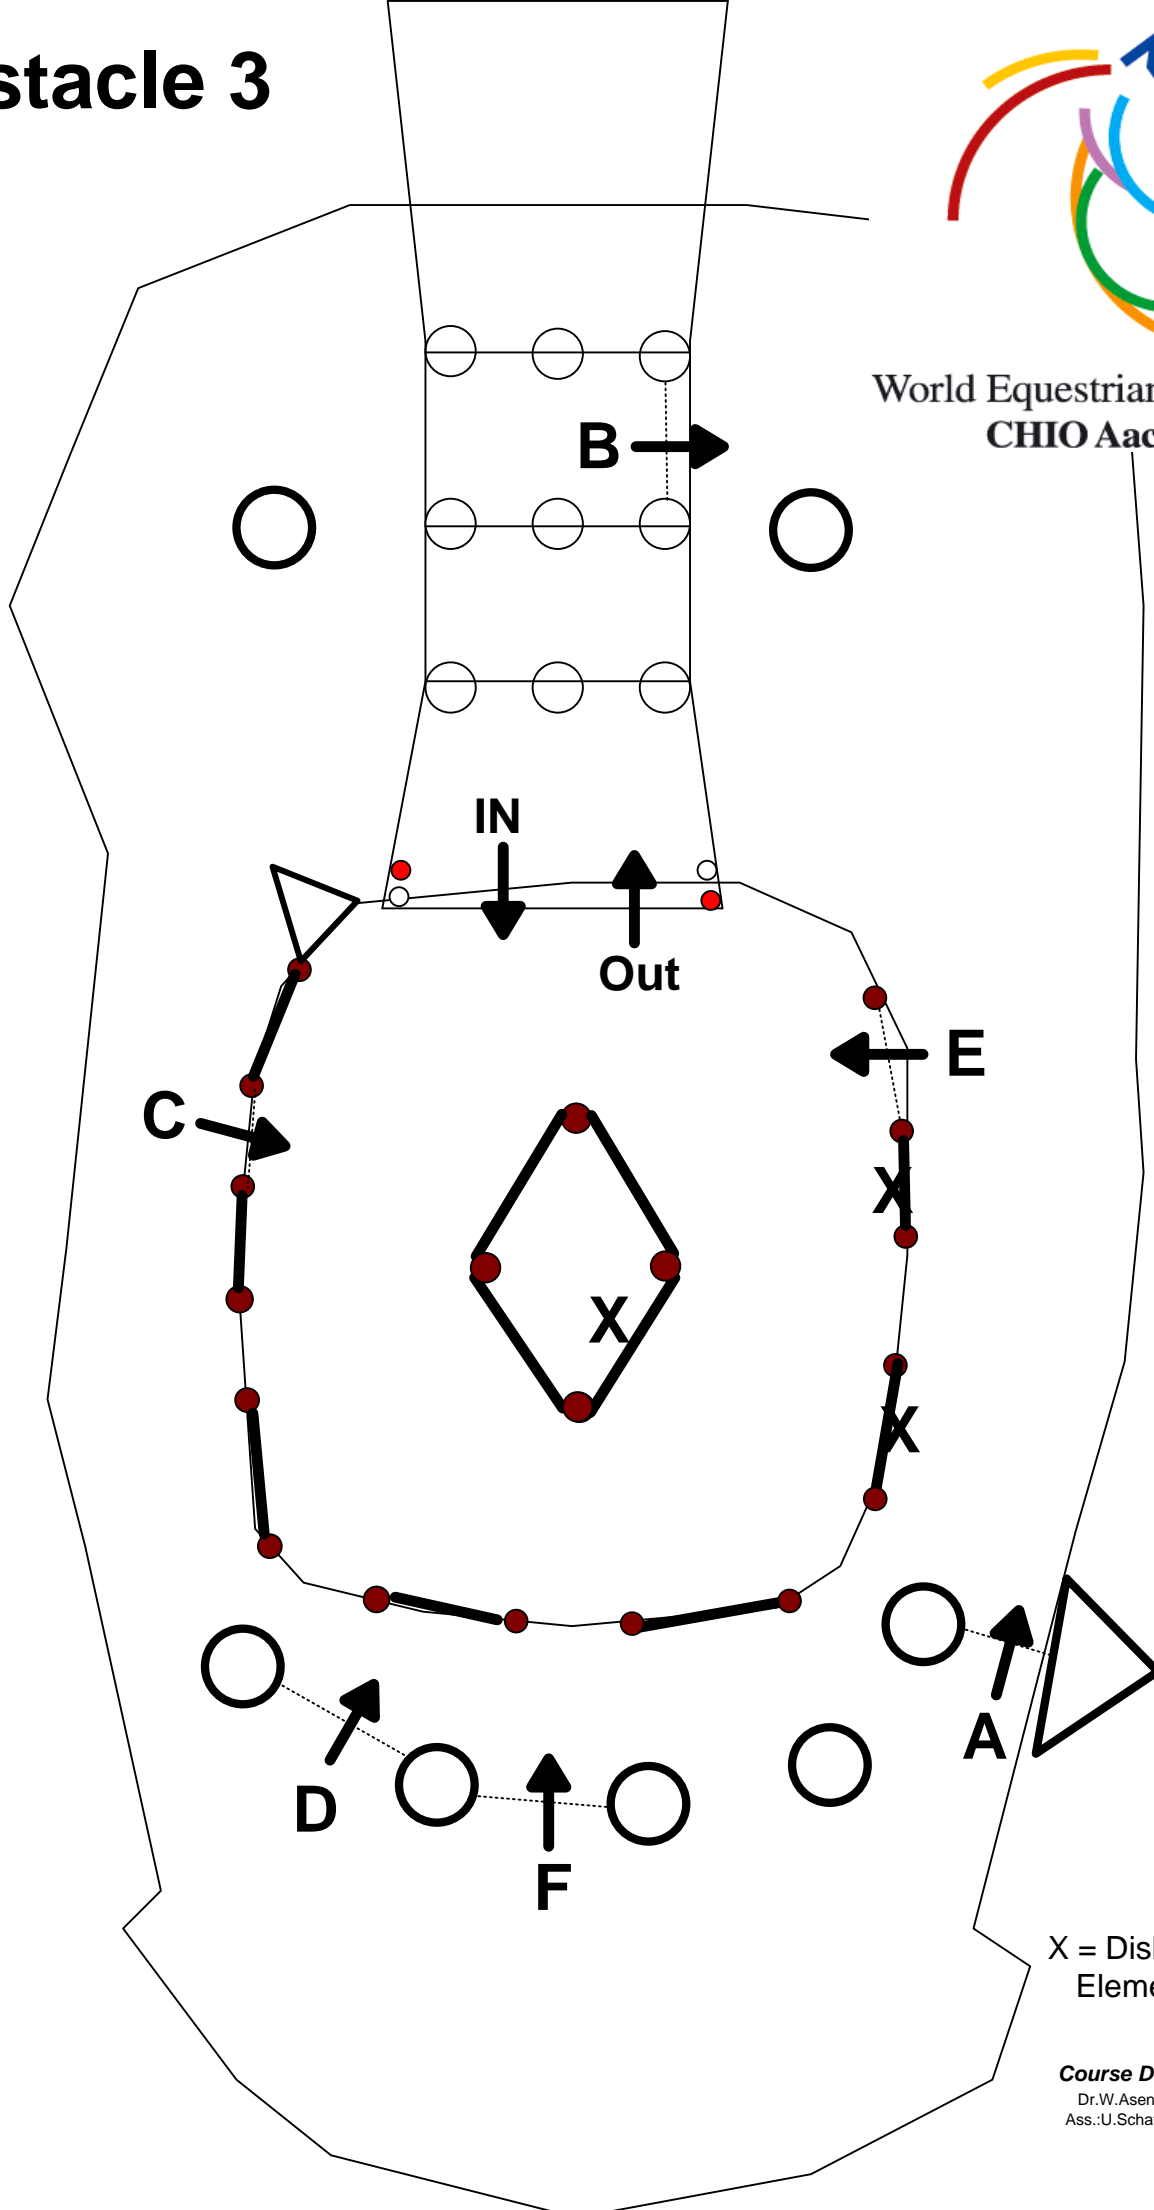

X = Dislogeable
Element, 3x

Course Designer
Dr.W.Asendorf – GER
Ass.:U.Schaffrath;R.Kühn