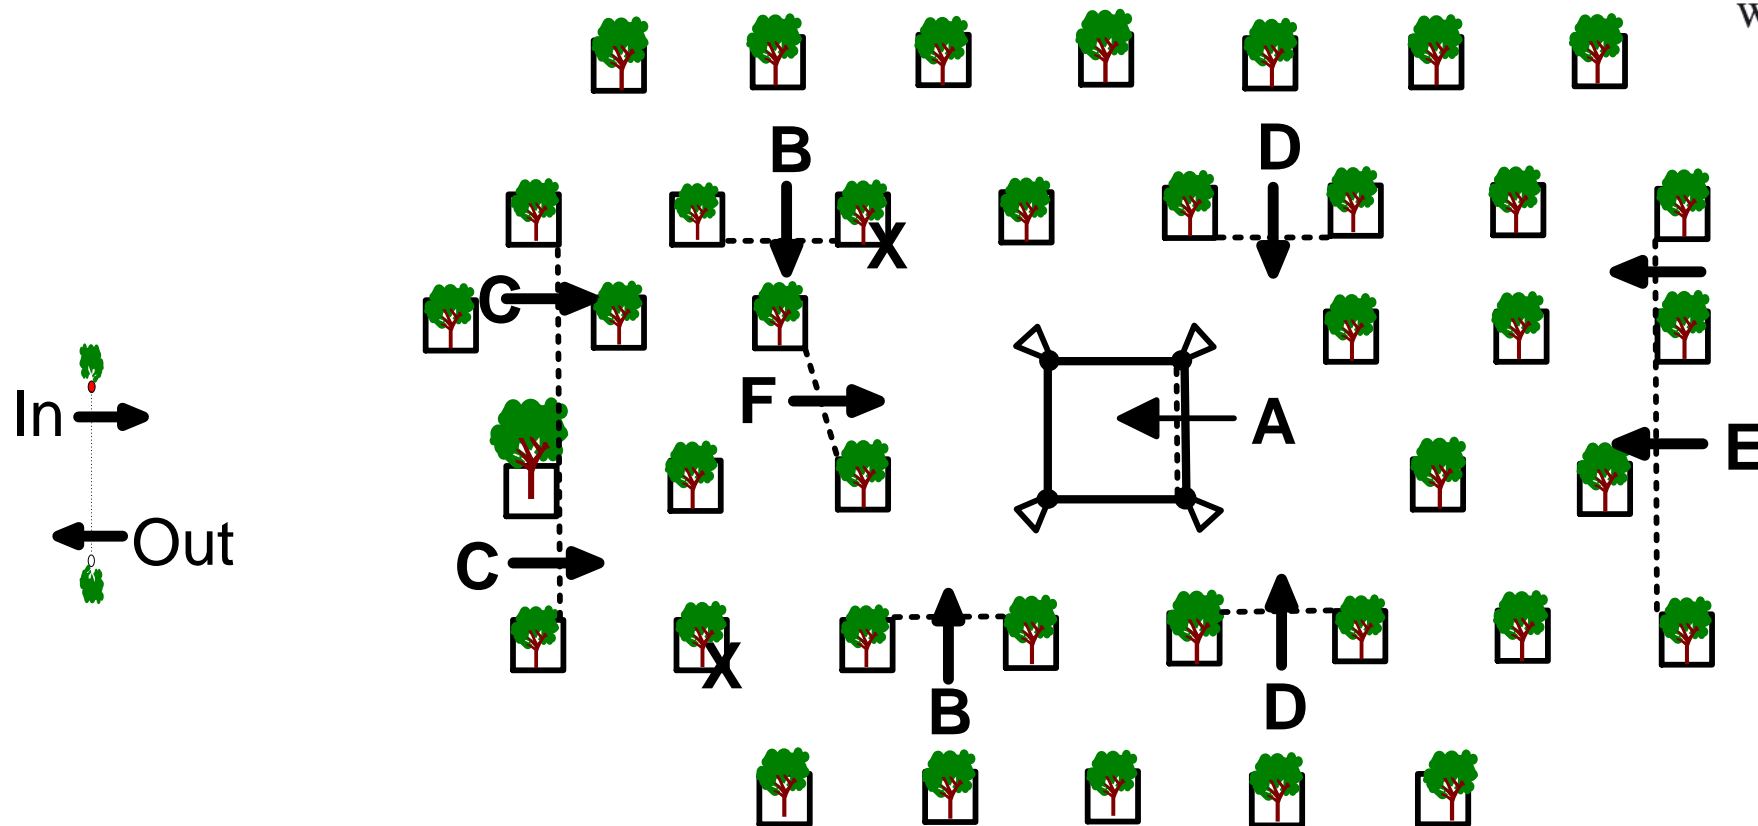

# Obstacle 1

World Equestrian Festival  
CHIO Aachen

X = Dislogeable Element,  
2x

Course Designer:  
Dr.W.Asendorf/ GER  
Ass.: U.Schaffrath+R.Kühn

World Equestrian Festival  
CHIO Aachen

# Obstacle 2

X= Dislogeable Element,2x

Course Designer:  
Dr.W.Asendorf/ GER  
Ass.: U.Schaffrath+R.Kühn

# Obstacle 8

X = Dislogeable Element 2x

Out

**Course Designer**  
Dr.W.Asendorf  
Ass.:U. Schaffrath/R. Kühn