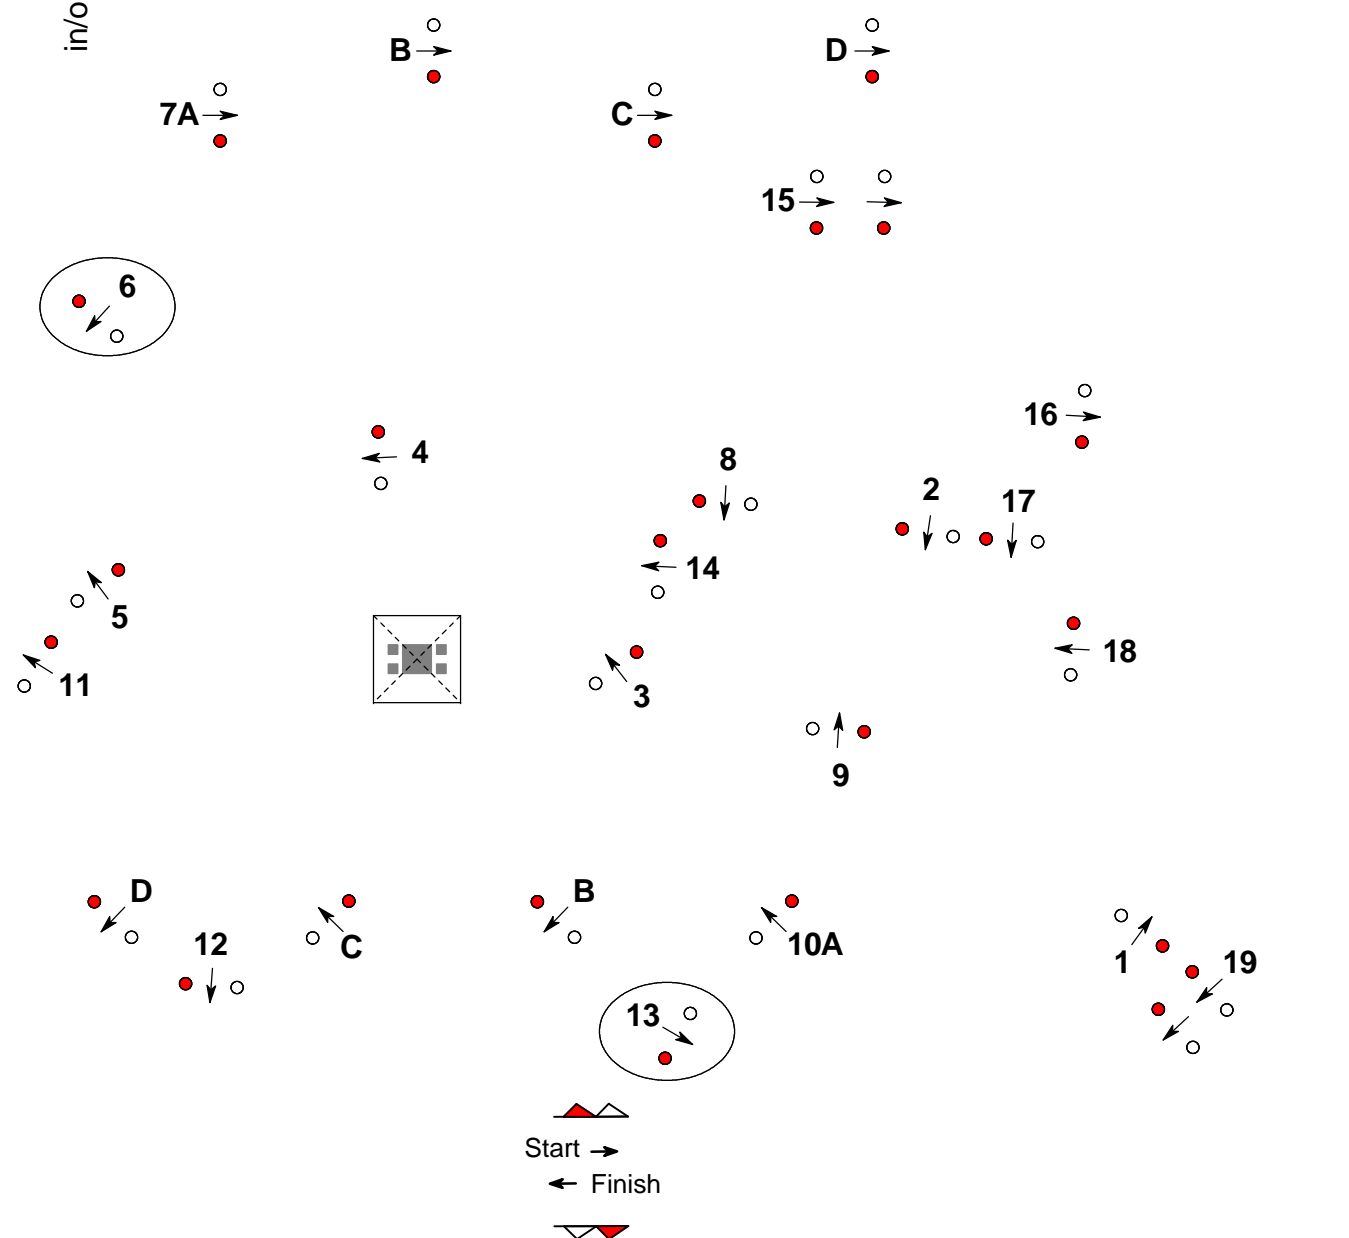

Arena 2

CAI 2* Exloo, March 29th - April 2nd 2017

75 m

in/out

59 m

Hippisch Centrum Exloo

Course Designer
Josef Middendorp

Cones Driving Competition

Art. of FEI Rules: Art. 970 to 976

Type of Comp.: Art. 976

Obstacle: 1 - 19

Pony Pair

Face: 160 cm   ○ = - 5 cm

Length: ..... m

Speed: 250 m/Min.

Time allowed: ..... Sek.

Time limit: ..... Sek.

Horse Pair

Face: 170 cm   ○ = - 5 cm

Length: ..... m

Speed: 250 m/Min.

Time allowed: ..... Sek.

Time limit: ..... Sek.

Jury