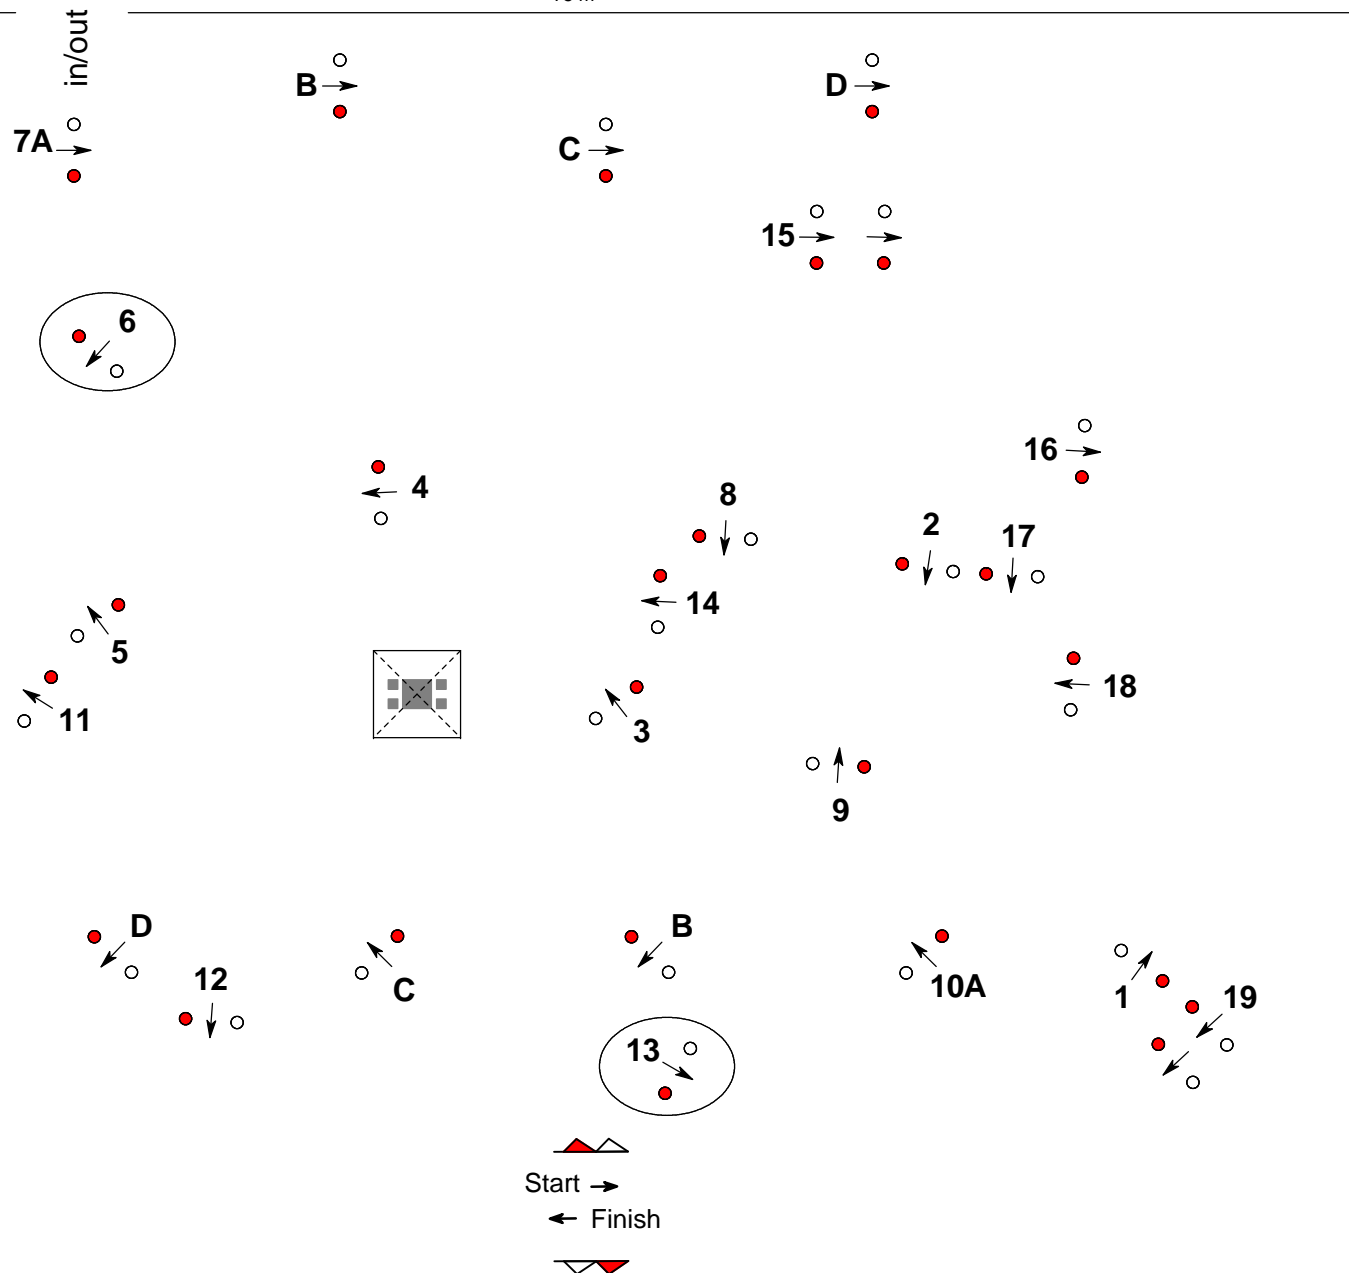

Arena 2

CAI 2* Exloo, March 29th - April 2nd 2017

75 m

59 m

Hippisch Centrum Exloo

Course Designer
Josef Middendorp

Cones Driving Competition

Art. of FEI Rules: Art. 970 to 976

Type of Comp.: Art. 976

Obstacle: 1 - 19

Pony Four in Hand

Face: 165 cm   ○ = - 5 cm

Length: ..... m

Speed: 240 m/Min.

Time allowed: ..... Sek.

Time limit: ..... Sek.

Horses Four in Hand

Face: 190 cm   ○ = - 5 cm

Length: ..... m

Speed: 240 m/Min.

Time allowed: ..... Sek.

Time limit: ..... Sek.

Jury