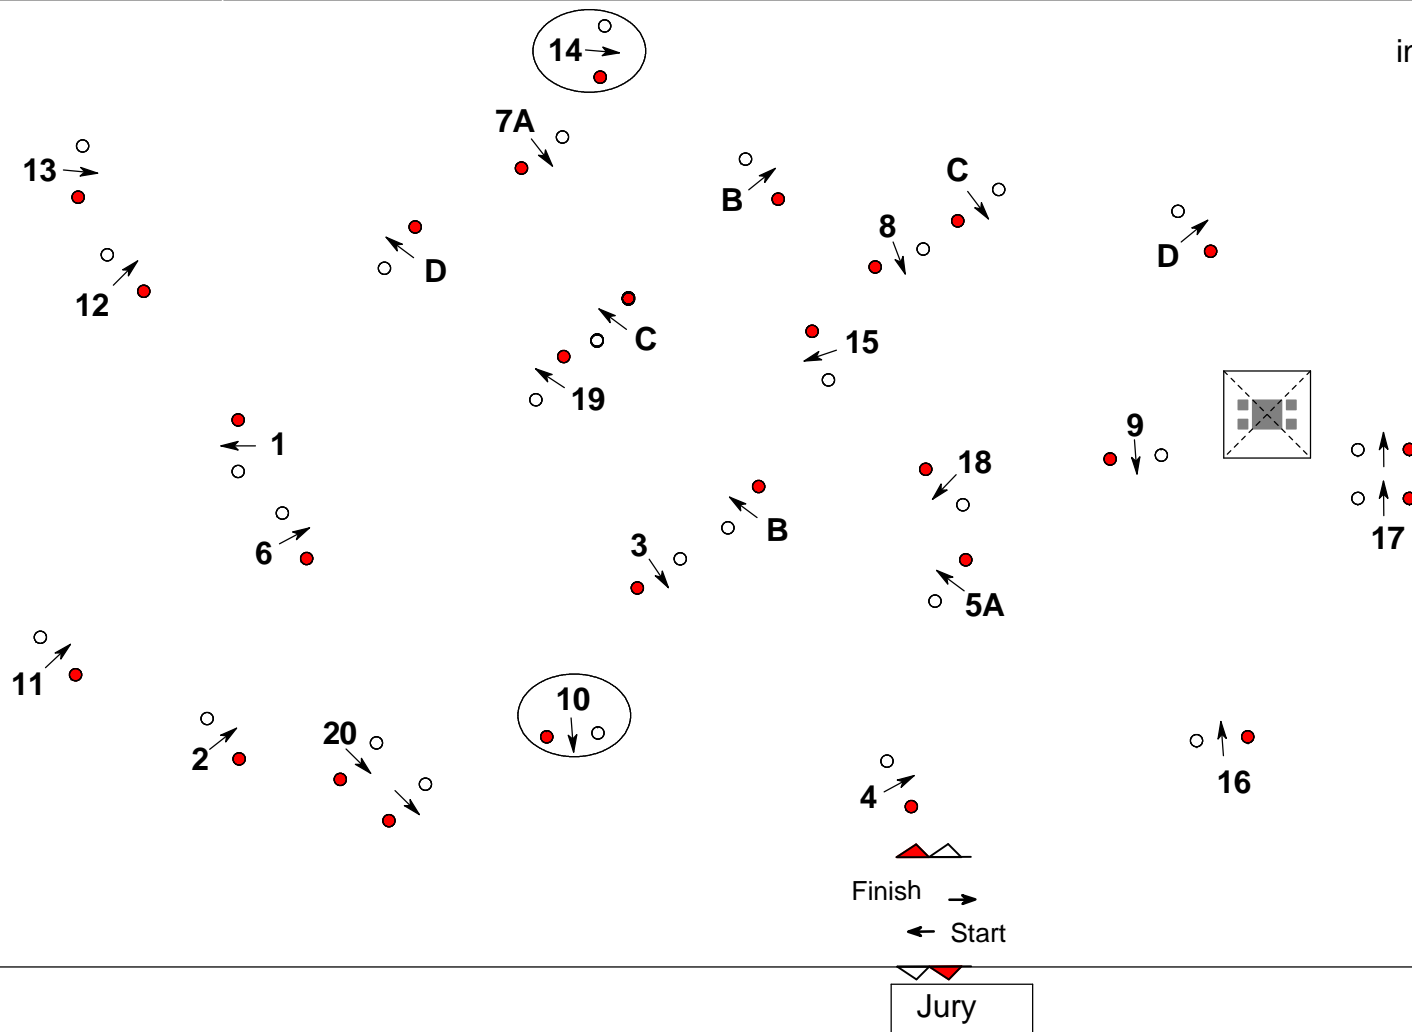

Horse Single and Para-Equest.

Face: 160 cm ○ = - 5 cm

Length: m

Speed: 250 m/Min.

Time allowed: Sek.

Time limit: Sek.

45 m

Arena 1

Para-Equest.

Face: 160 cm ○ = - 5 cm

Length: m

Speed: 230 m/Min.

Time allowed: Sek.

Time limit: Sek.

45 m

Arena 2