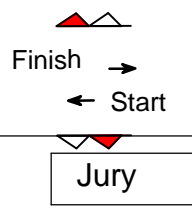

Para-Equest.

Face: 160 cm ○ = - 5 cm

Length: m

Speed: 230 m/Min.

Time allowed: Sek.

Time limit: Sek.

45 m

Arena 2