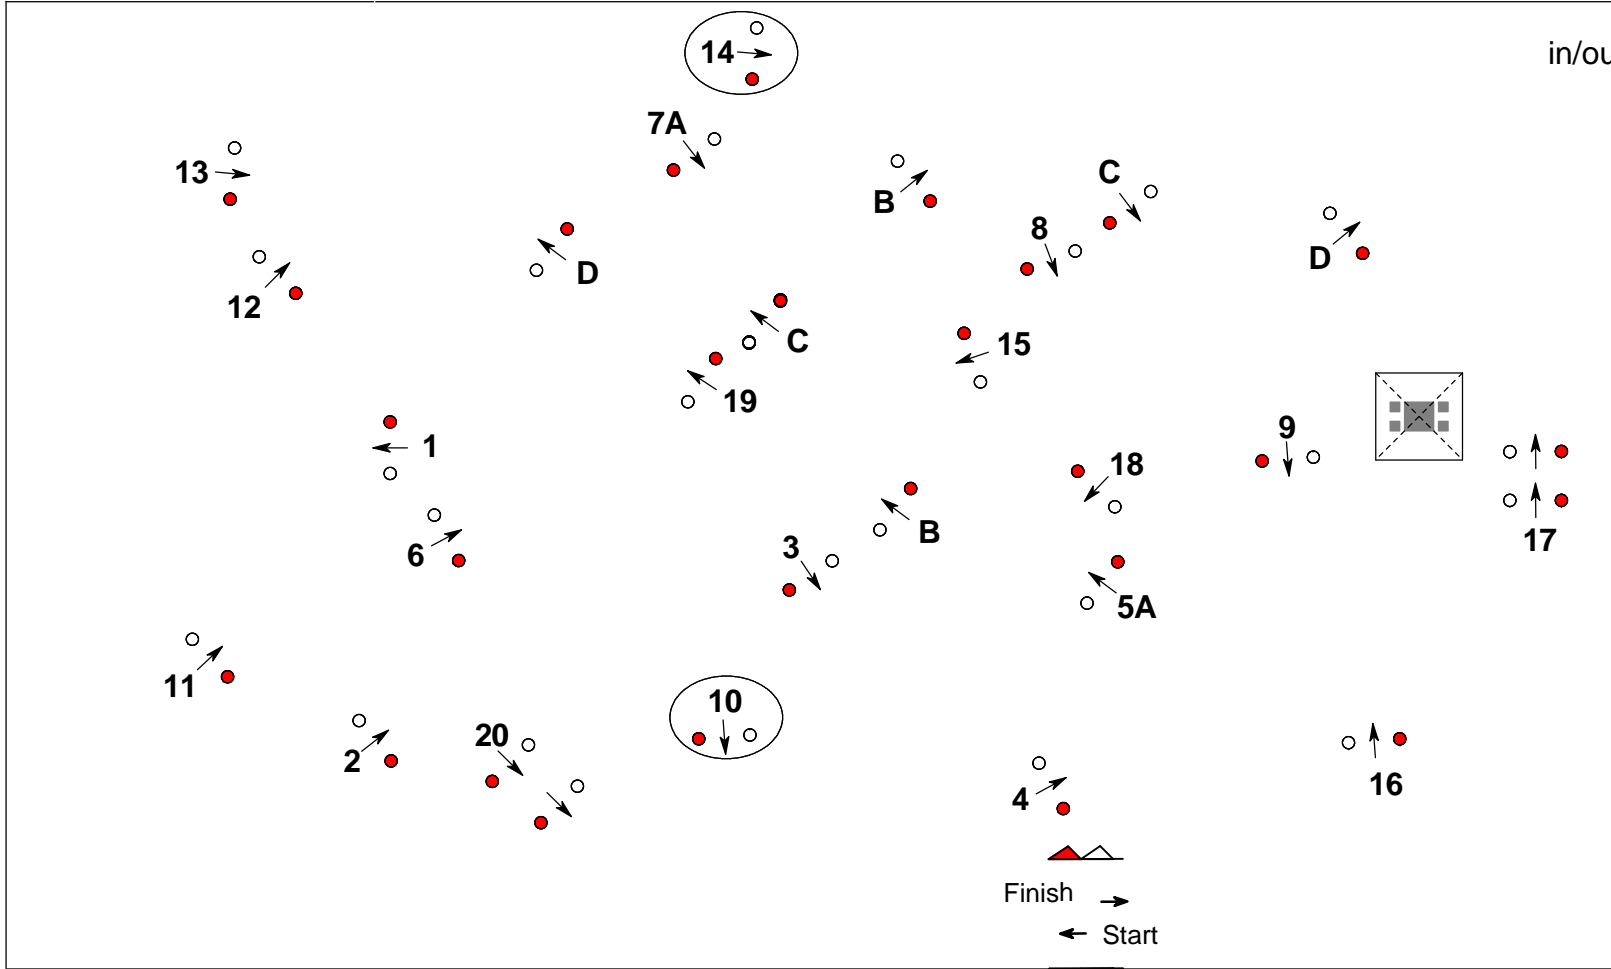

Para-Equest.

Face: 160 cm ○ = - 5 cm

Length: m

Speed: 230 m/Min.

Time allowed: Sek.

Time limit: Sek.

45 m

Arena 2