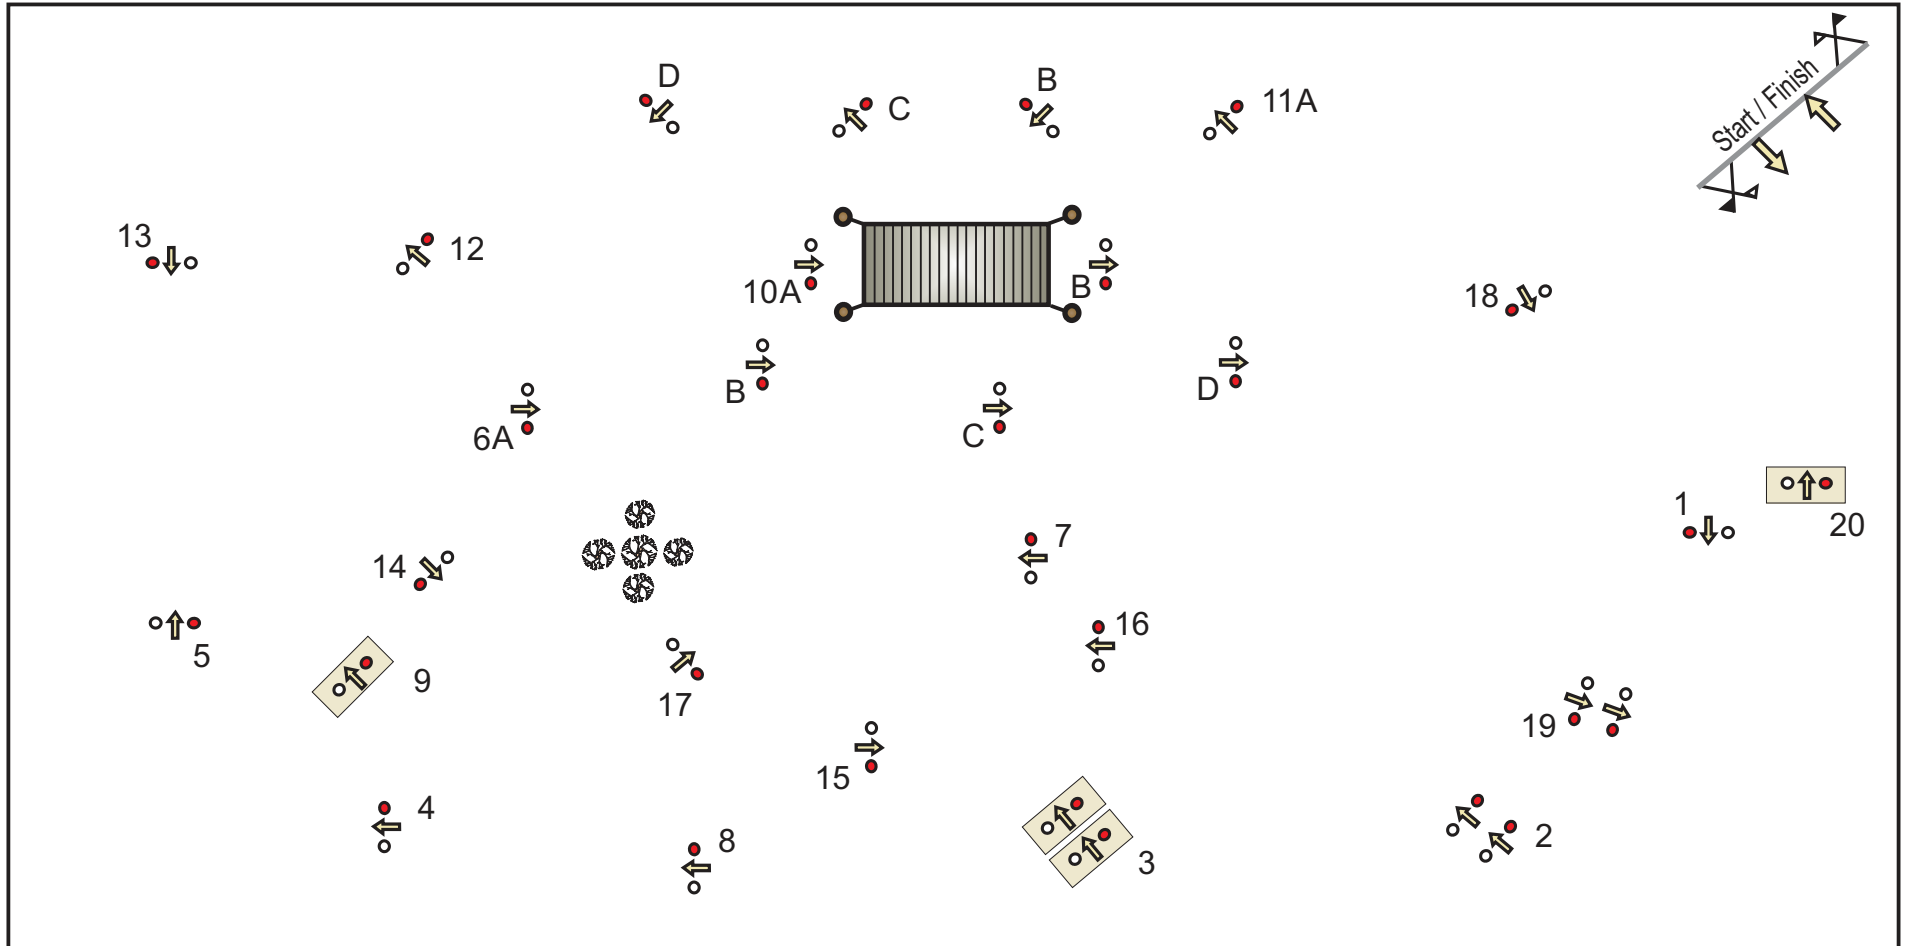

Vaardigheid / Cones Driving Valkenswaard International 2017 (Pairs + Teams)

Course Top-3 Pro Am Challenge: 1, 3, 5, 7, 9, 10A, 10B, 13, 15, 19, 20

Horse Pairs

Speed 250 m/min
 Face 170 cm
 Length 710 m
 Time allowed 171 sec

Horse Team

Speed 240 m/min
 Face 190 cm
 Length 720 m
 Time allowed 180 sec

 = Spoorbreedte / Width: +/- 5 cm