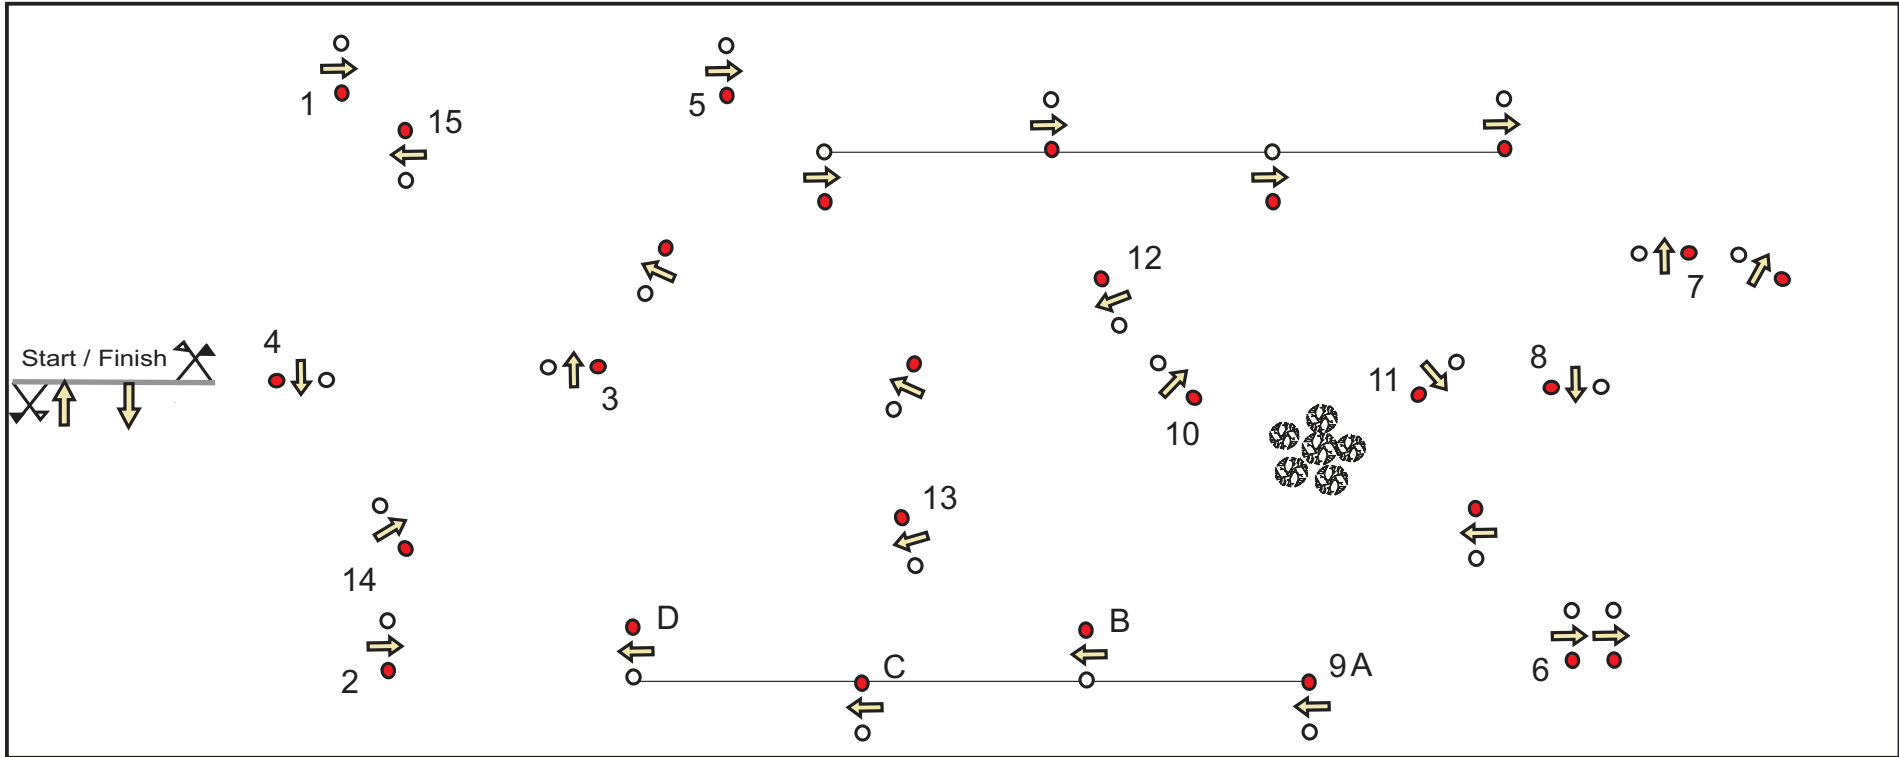

Cones - Chablis 2018, Children

CHA^BLIS

ATEL
Véhicules Hippomobiles

Cones - Chablis 2018

Pony Pair/Team, Horse Single 2*, Horse Pair, Young Drivers + Special Pony

◦↑• = Width: +/- 5 cm

CHAβLIS

ATEL

Véhicules Hippomobiles

Cones - Chablis 2018, Pony Single 3* + Horse Single 3*

◦↑● = Width: +/- 5 cm

CHAβLIS

ATEL
Véhicules Hippomobiles