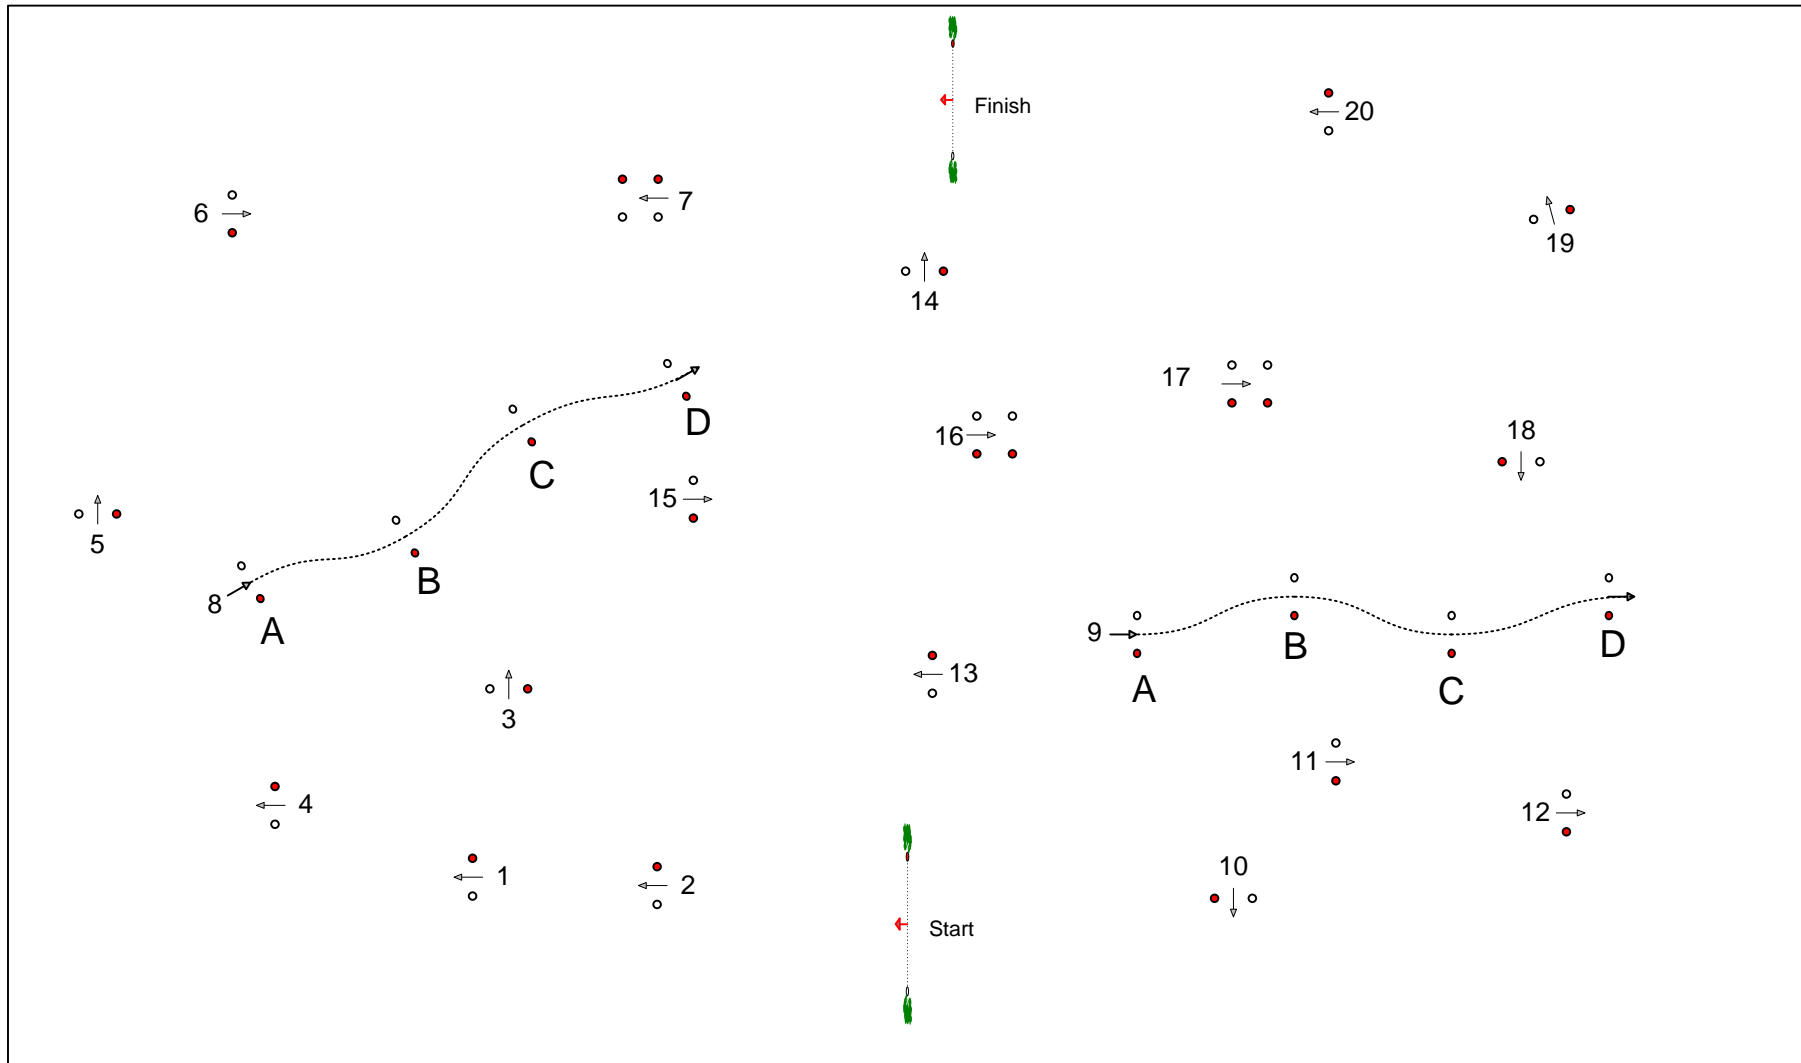

# DREBKAU 2018

Class No.:	Horse Pairs	International Competition	Competition against the clock	2018. szeptember 16.	Start 12:00
------------	-------------	---------------------------	-------------------------------	----------------------	-------------

Table: A	Speed: 250 m/Min.	Length: 718 mtr.	:	Speed: m/Min.	Length: 0 mtr.
National RG:	Obstacles: 20 cm	Time allowed: 173 sek.	:	Supplement: cm	Time allowed: 0 sek.
FEI RG / Art.	Face: 170 cm	Time limit: 346 sek.	:	Face: cm	Time limit: 0 sek.
		Penalty sec: sek.	:		

Table: A	Speed: 240 m/Min.	Length: 733 mtr.	:	Length: 0 mtr.
National RG:	Obstacles: 25 cm	Time allowed: 184 sek.	Speed: m/Min.	Time allowed: 0 sek.
FEI RG / Art.	Supplement: 25 cm	Time limit: 368 sek.	Supplement: cm	Time limit: 0 sek.
	Face: 170 cm	Penalty sec: sek.	Face: cm	