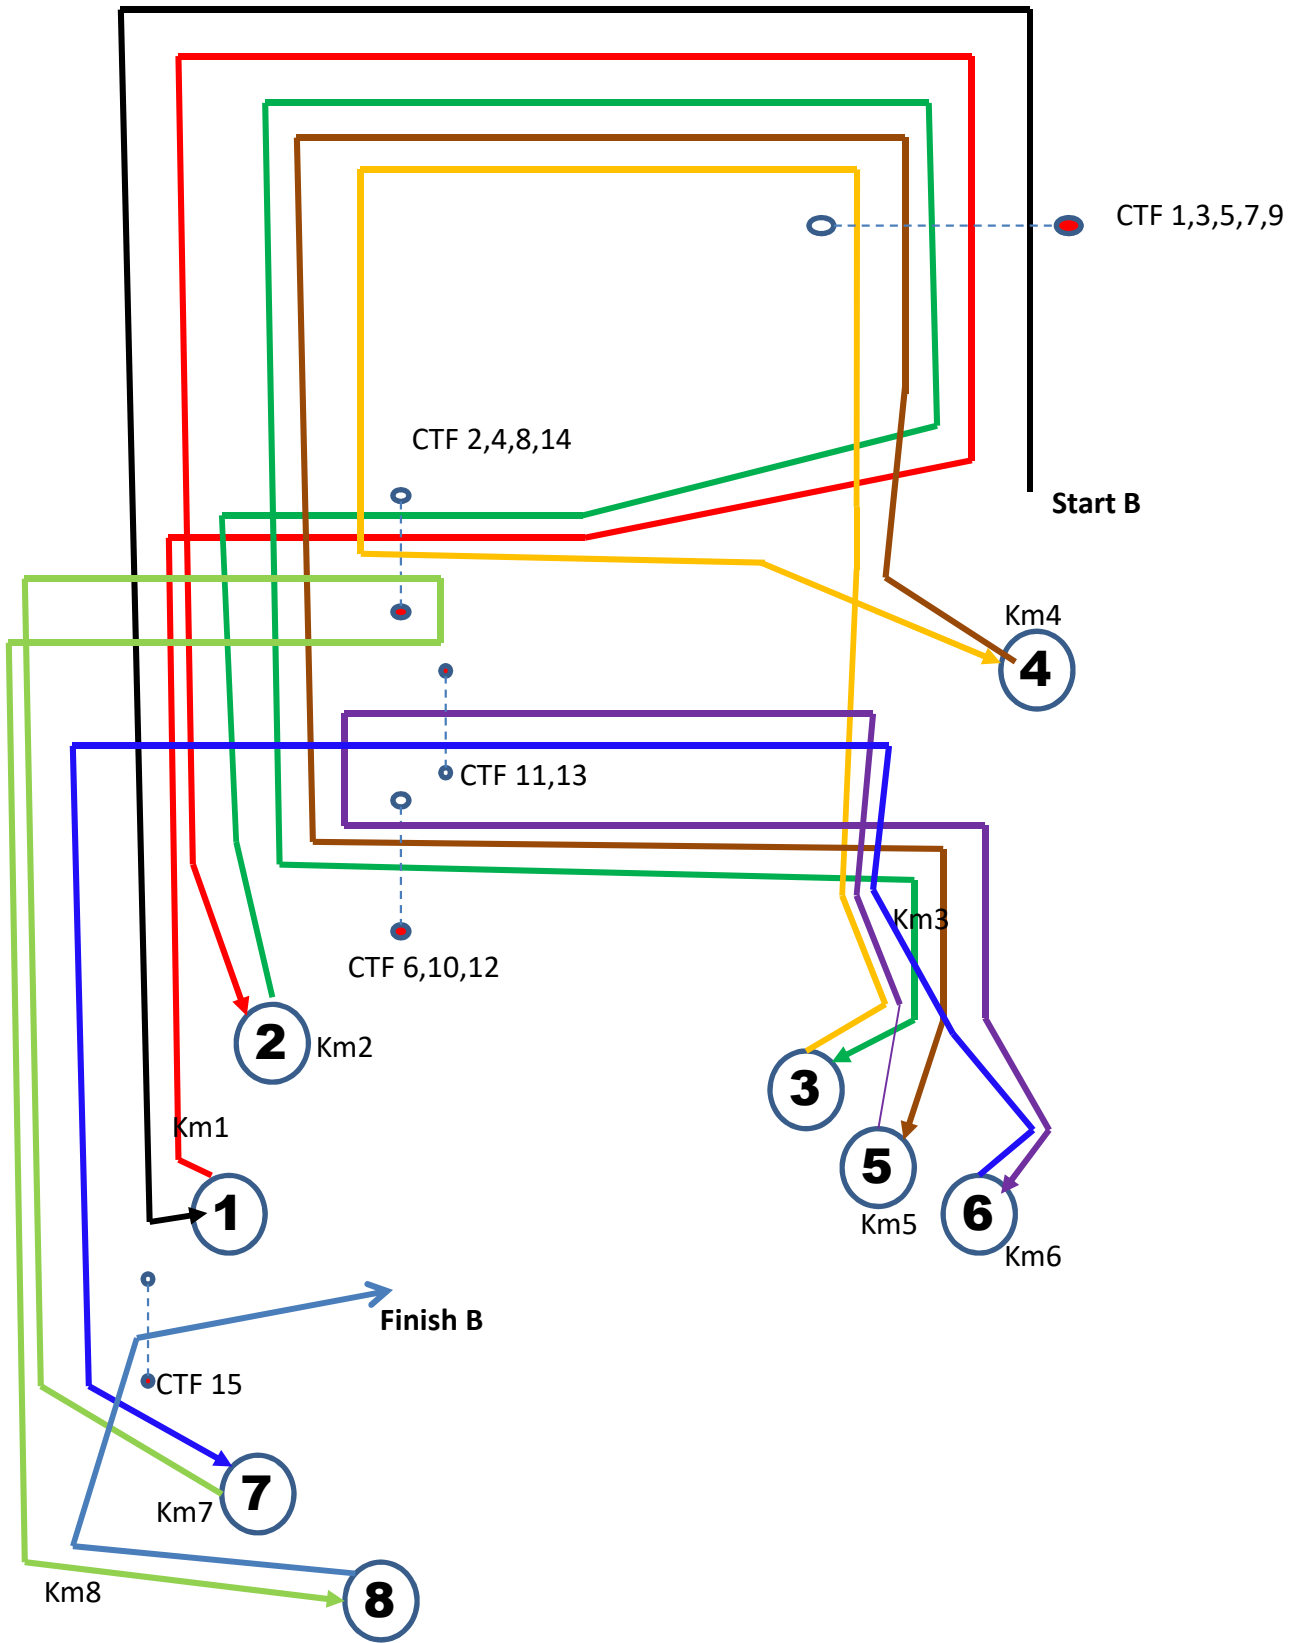

SECTION A and TRANSFER Juniors/Young Drivers/Pony Fours

SECTION A 4.200Km

TRANSFER 800m

SECTION B CHILDREN

SECTION B JUNIOR / YOUNG DRIVERS

SECTION B PONY FOURS

OBSTACLE 1

X Knockdowns (7)

OBSTACLE 2

OBSTACLE 3

Children A - D
Other classes A - F

X Knockdowns (6)

OBSTACLE 4

Children A - D
Other classes A - F

X Knockdowns (3)

OBSTACLE 5

Children A – D
Other classes A - F

X Knockdowns (2)

OBSTACLE 6

All classes A - F

OBSTACLE 7

Pony Fours only

X Knockdowns (1)

OBSTACLE 8

Pony Fours only