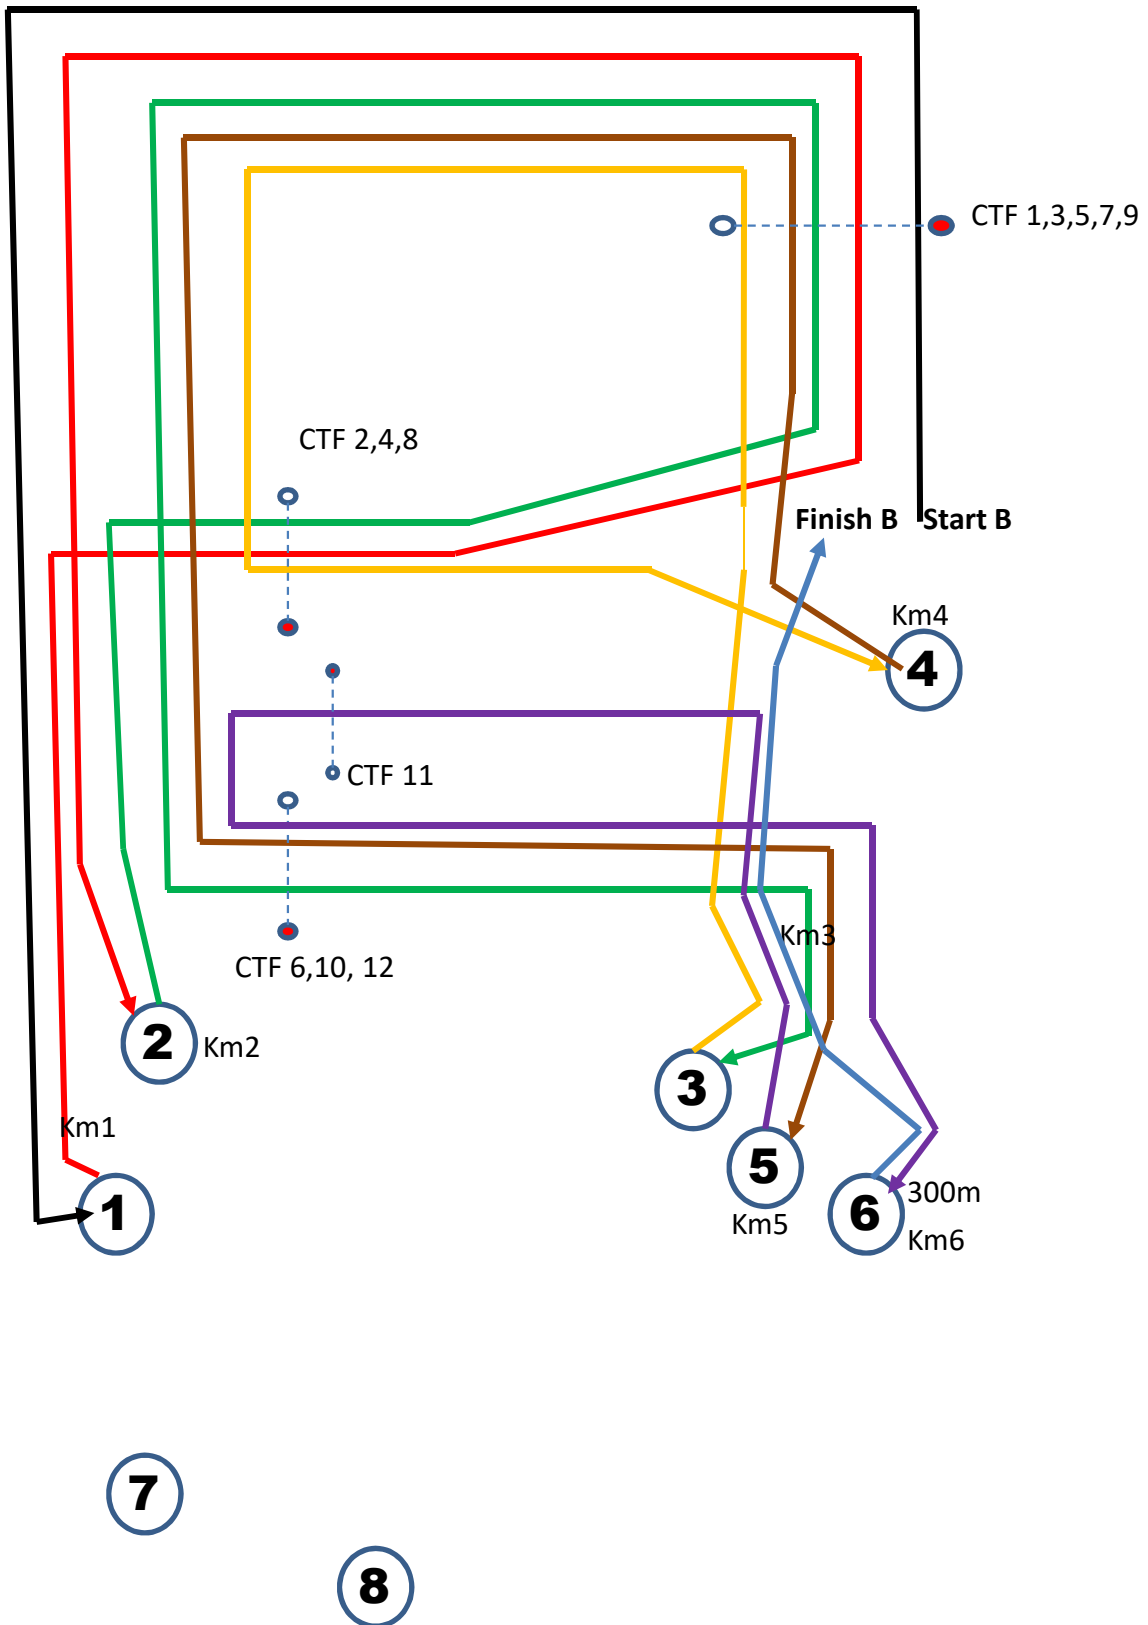

SECTION A and TRANSFER Juniors/Young Drivers/Pony Fours

SECTION A 4.200Km

TRANSFER 800m

SECTION B CHILDREN

SECTION B JUNIOR / YOUNG DRIVERS

SECTION B PONY FOURS

OBSTACLE 1

X Knockdowns (7)

OBSTACLE 2

OBSTACLE 3

Children A - D
Other classes A - F

X Knockdowns (6)

OBSTACLE 4

Children A - D
Other classes A - F

X Knockdowns (3)

OBSTACLE 5

Children A – D
Other classes A - F

X Knockdowns (2)

OBSTACLE 6

All classes A - F

OBSTACLE 7

Pony Fours only

X Knockdowns (1)

OBSTACLE 8

Pony Fours only