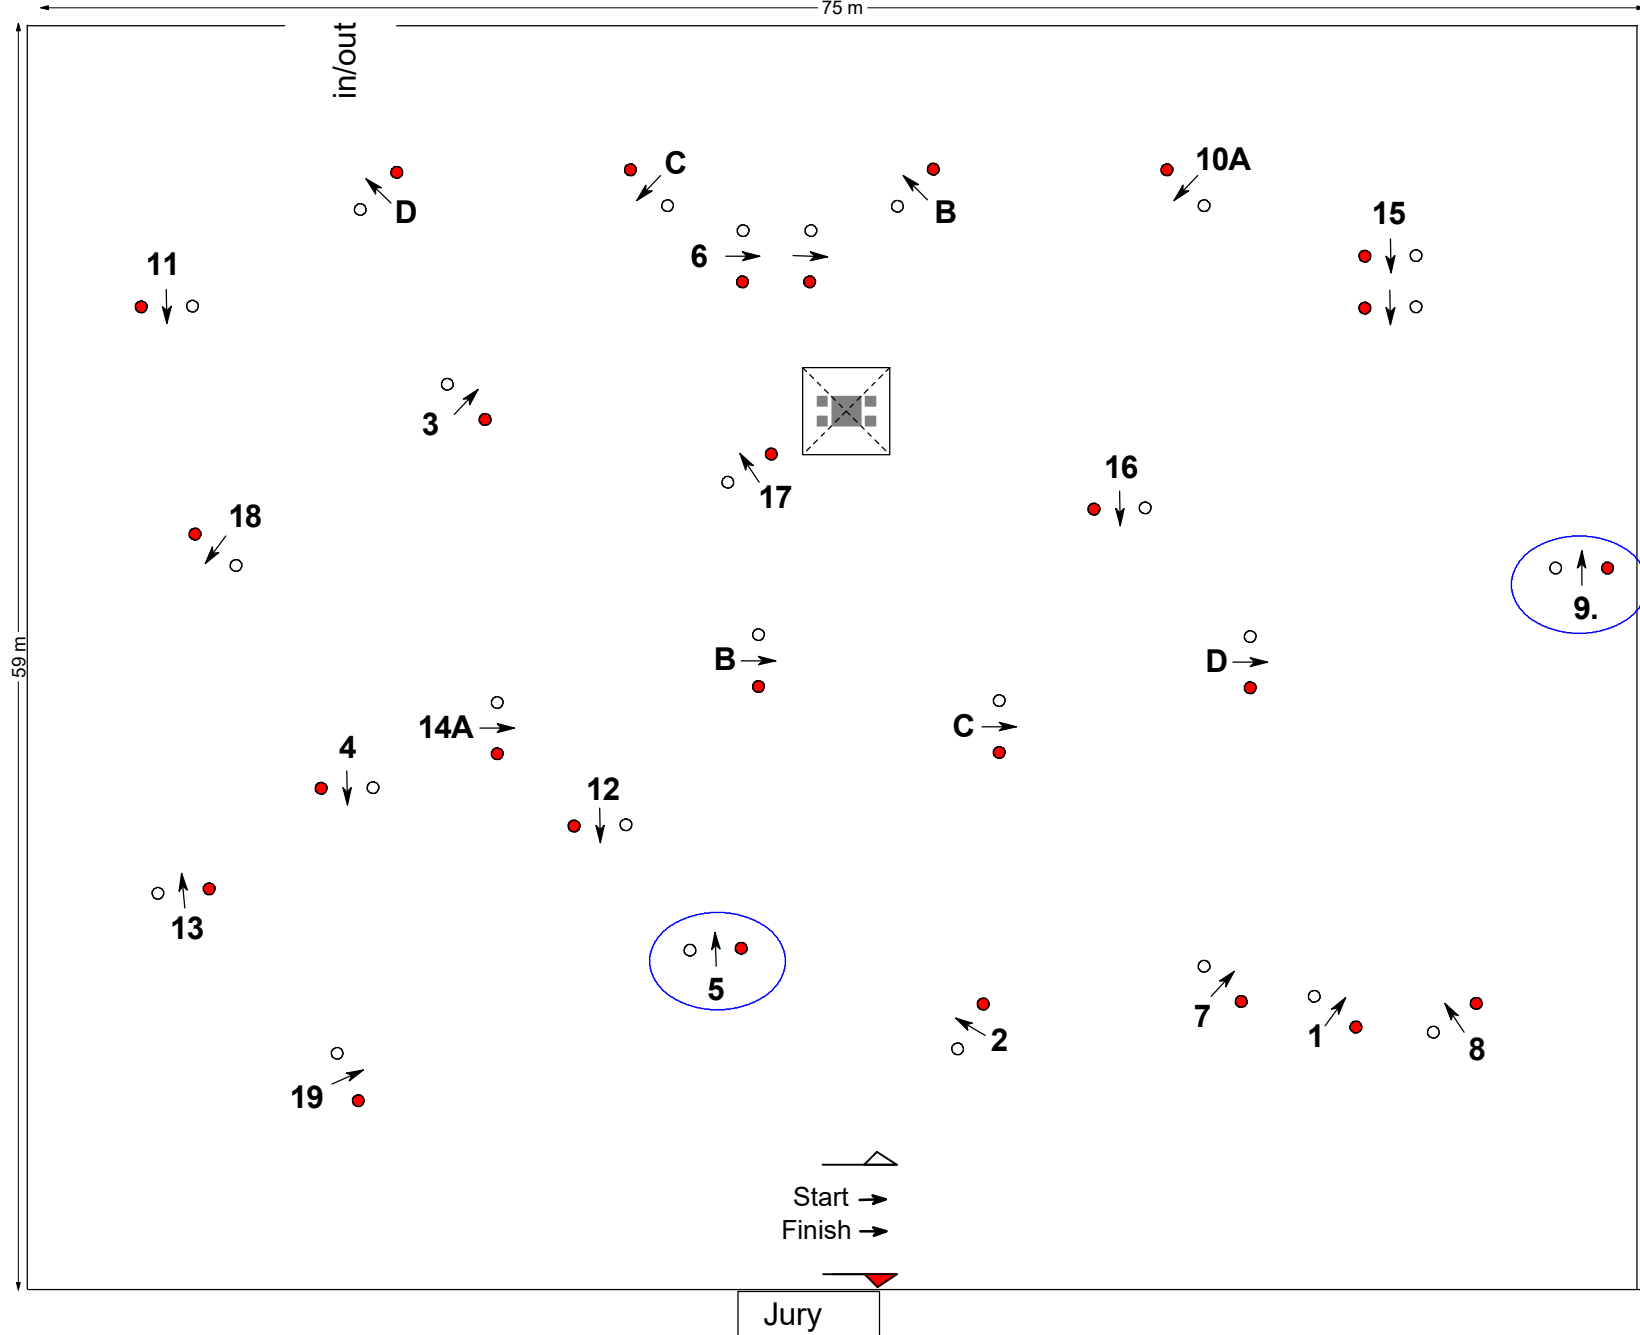

CAI 2* Exloo, March 29th - April 1st 2018

Arena 2

75 m

in/out

Hippisch Centrum Exloo

Course Designer
Josef Middendorff and Arjan Kleinjan

Cones Driving Competition

Art. of FEI Rules: Art. 970 to 976

Type of Comp.: Art. 976

Obstacle: 1 - 19

Para-Equest.

Face: 160 cm = - 5 cm

Length: 720 m

Speed: 230 m/Min.

Time allowed: 188 Sek.

Time limit: 376 Sek.

Start →
Finish →

Jury