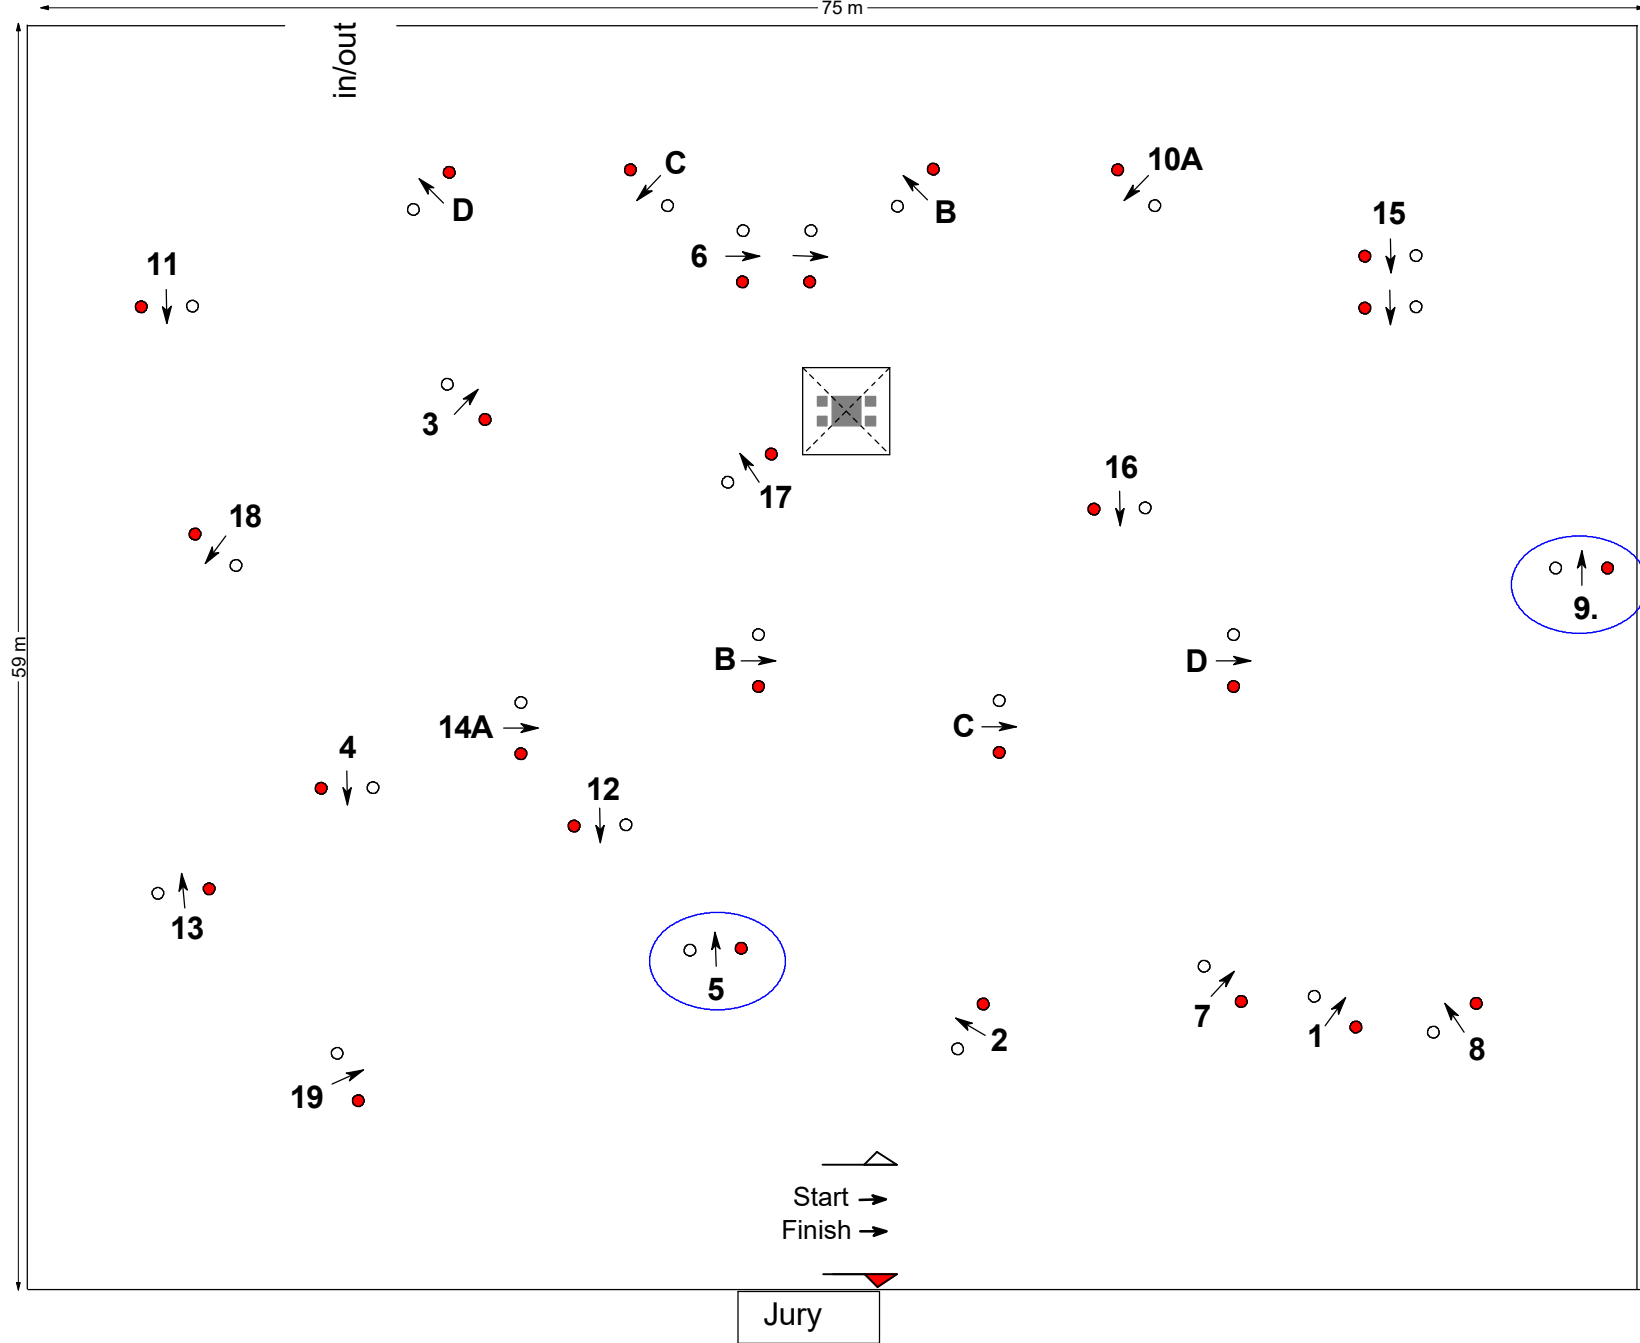

CAI 2* Exloo, March 29th - April 1st 2018

Arena 2

75 m

in/out

Hippisch Centrum Exloo

Course Designer:
Josef Middendorp

and Arjan Kleinjan

Cones Driving Competition