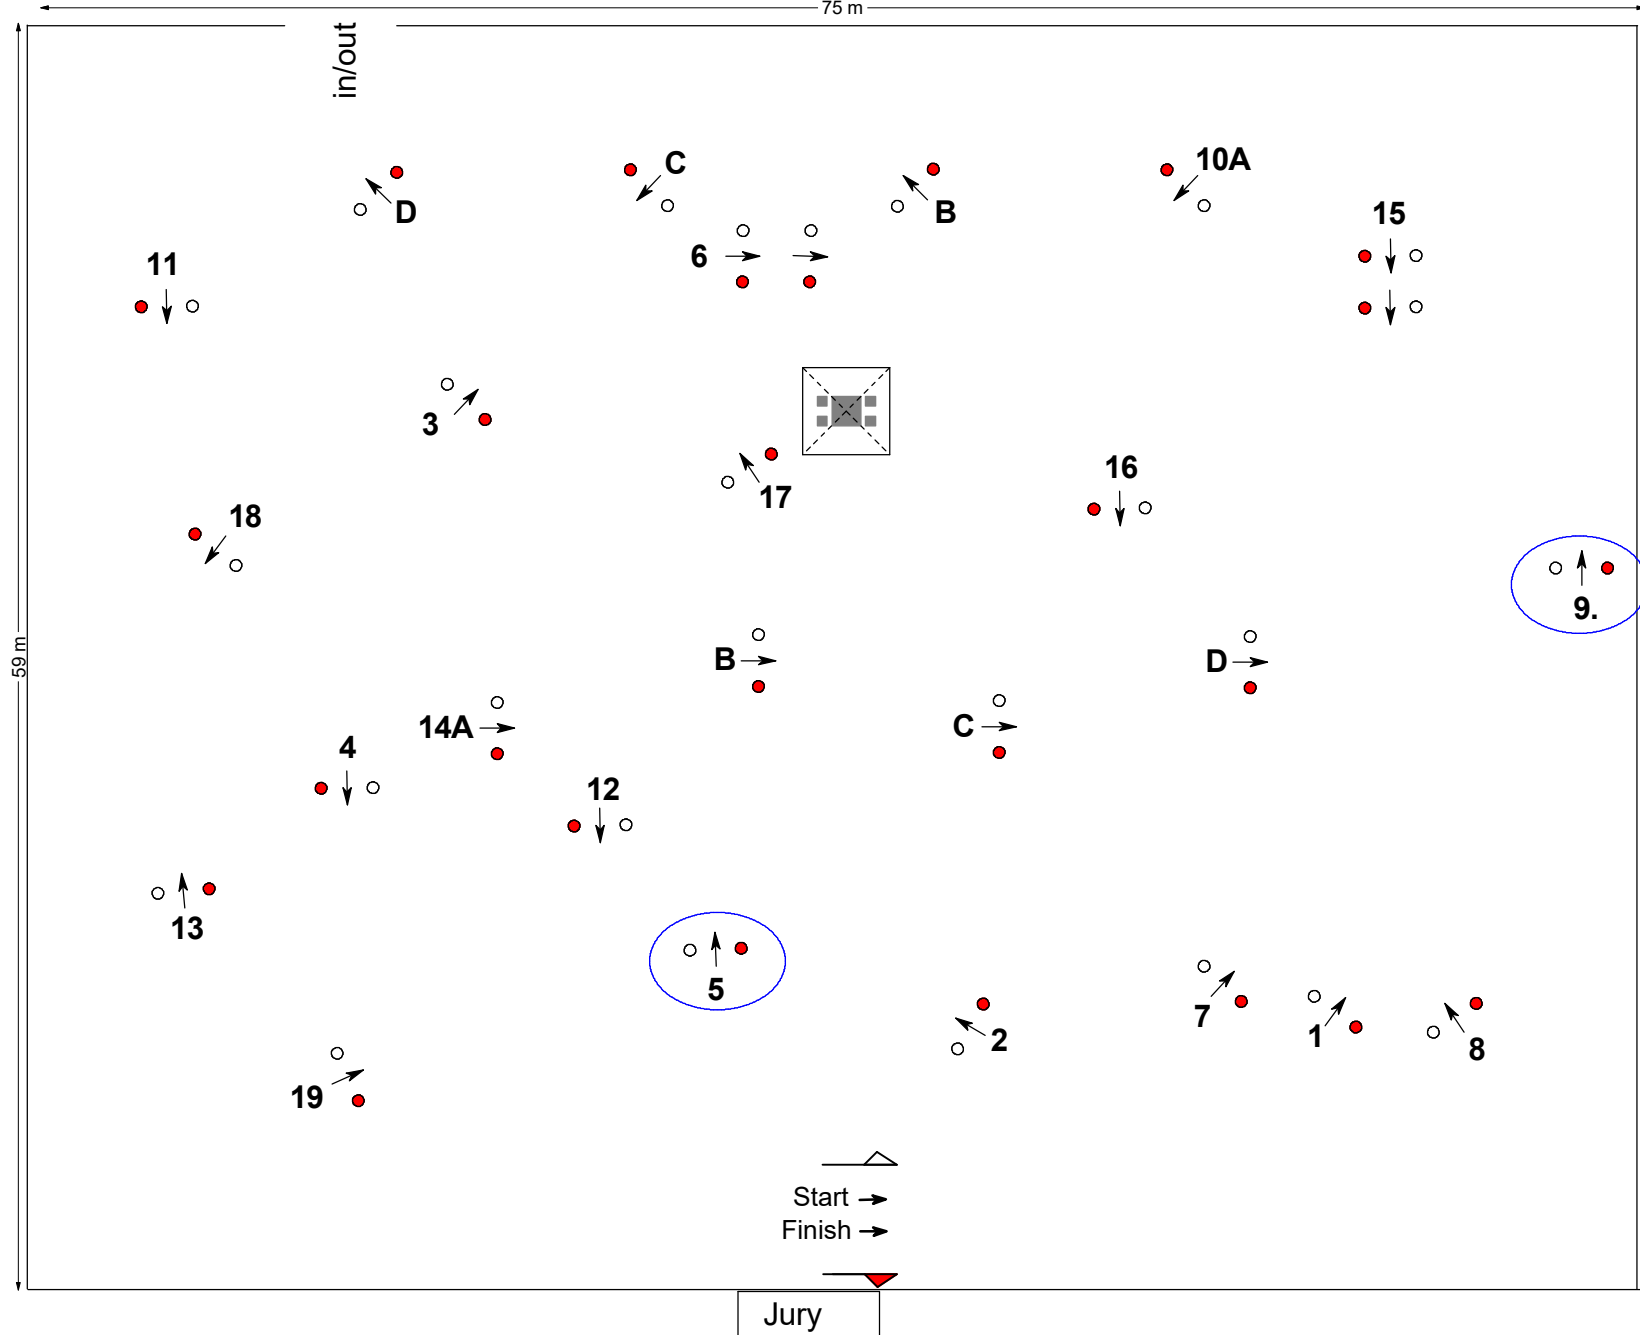

CAI 2* Exloo, March 29th - April 1st 2018

Arena 2

75 m

in/out

Hippisch Centrum Exloo

Cones Driving Competition

Art. of FEI Rules: Art. 970 to 976

Type of Comp.: Art. 976

Obstacle: 1 - 19

Pony Four in Hand

Face: 165 cm = - 5 cm

Length: 720 m

Speed: 240 m/Min.

Time allowed: 180 Sek.

Time limit: 360 Sek.

Horses Four in Hand

Face: 190 cm = - 5 cm

Length: 770 m

Speed: 240 m/Min.

Time allowed: 193 Sek.

Time limit: 386 Sek.

Jury

Start →
Finish →

59 m