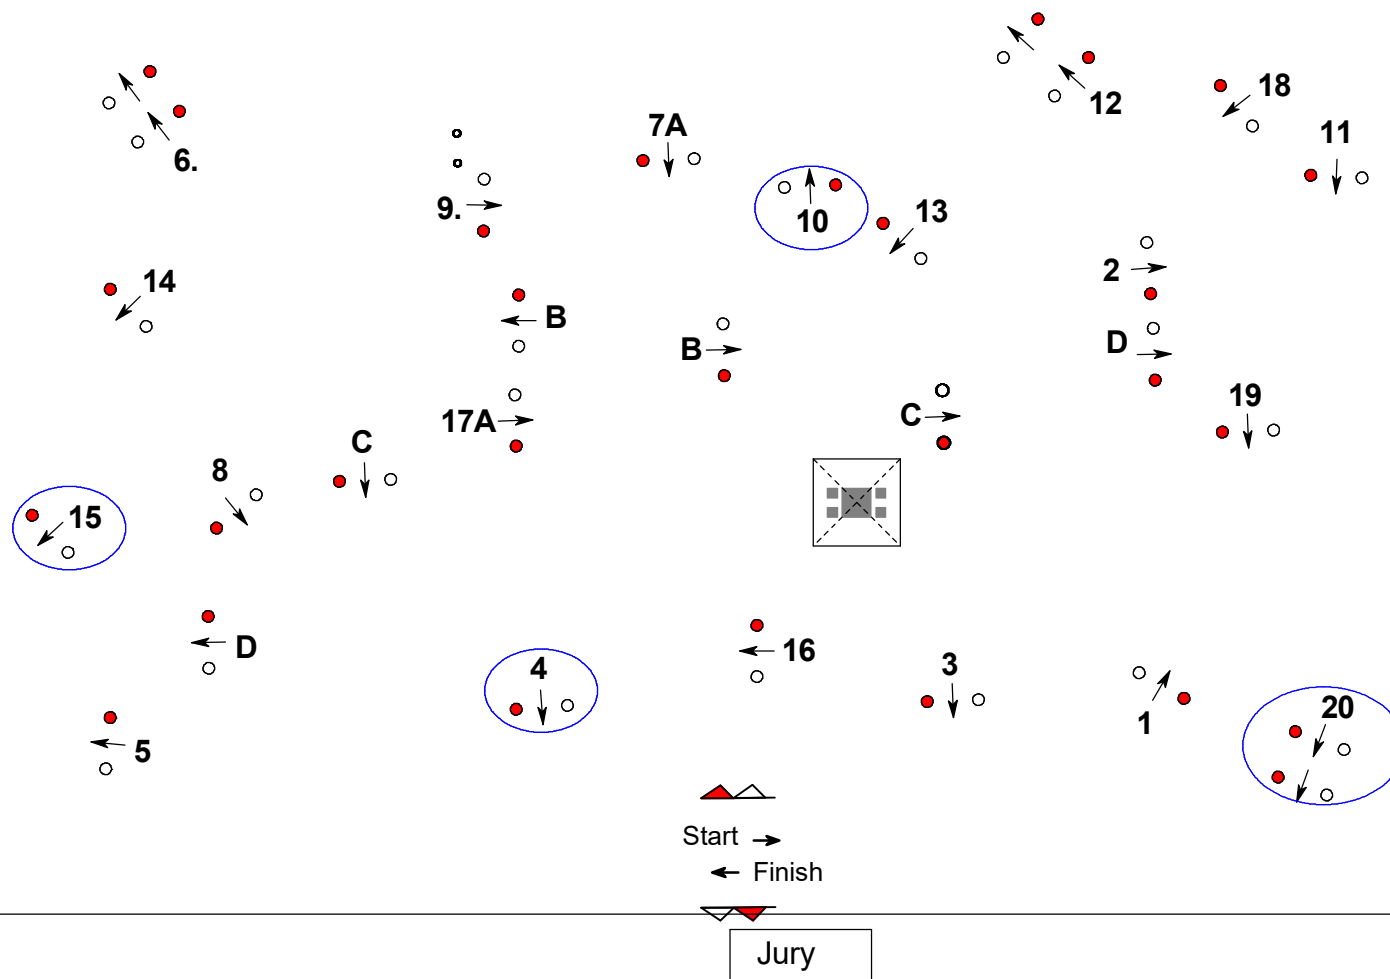

CAI 2* Exloo, March 29th - April 1st 2018

Arena 1

75 m

in/out

Hippisch Centrum Exloo

Course Designer
Josef Middendorf

an Arjan Kleinjan

Cones Driving Competition

Art. of FEI Rules: Art. 970 to 976

Type of Comp.: Art. 976

Obstacle: 1 - 20

Pony Single

Face: 160 cm ○ = - 5 cm

Length: 670 m

Speed: 260 m/Min.

Time allowed: 155 Sek.

Time limit: 310 Sek.

Horse Single

Face: 160 cm ○ = - 5 cm

Length: 690 m

Speed: 250 m/Min.

Time allowed: 166 Sek.

Time limit: 332 Sek.