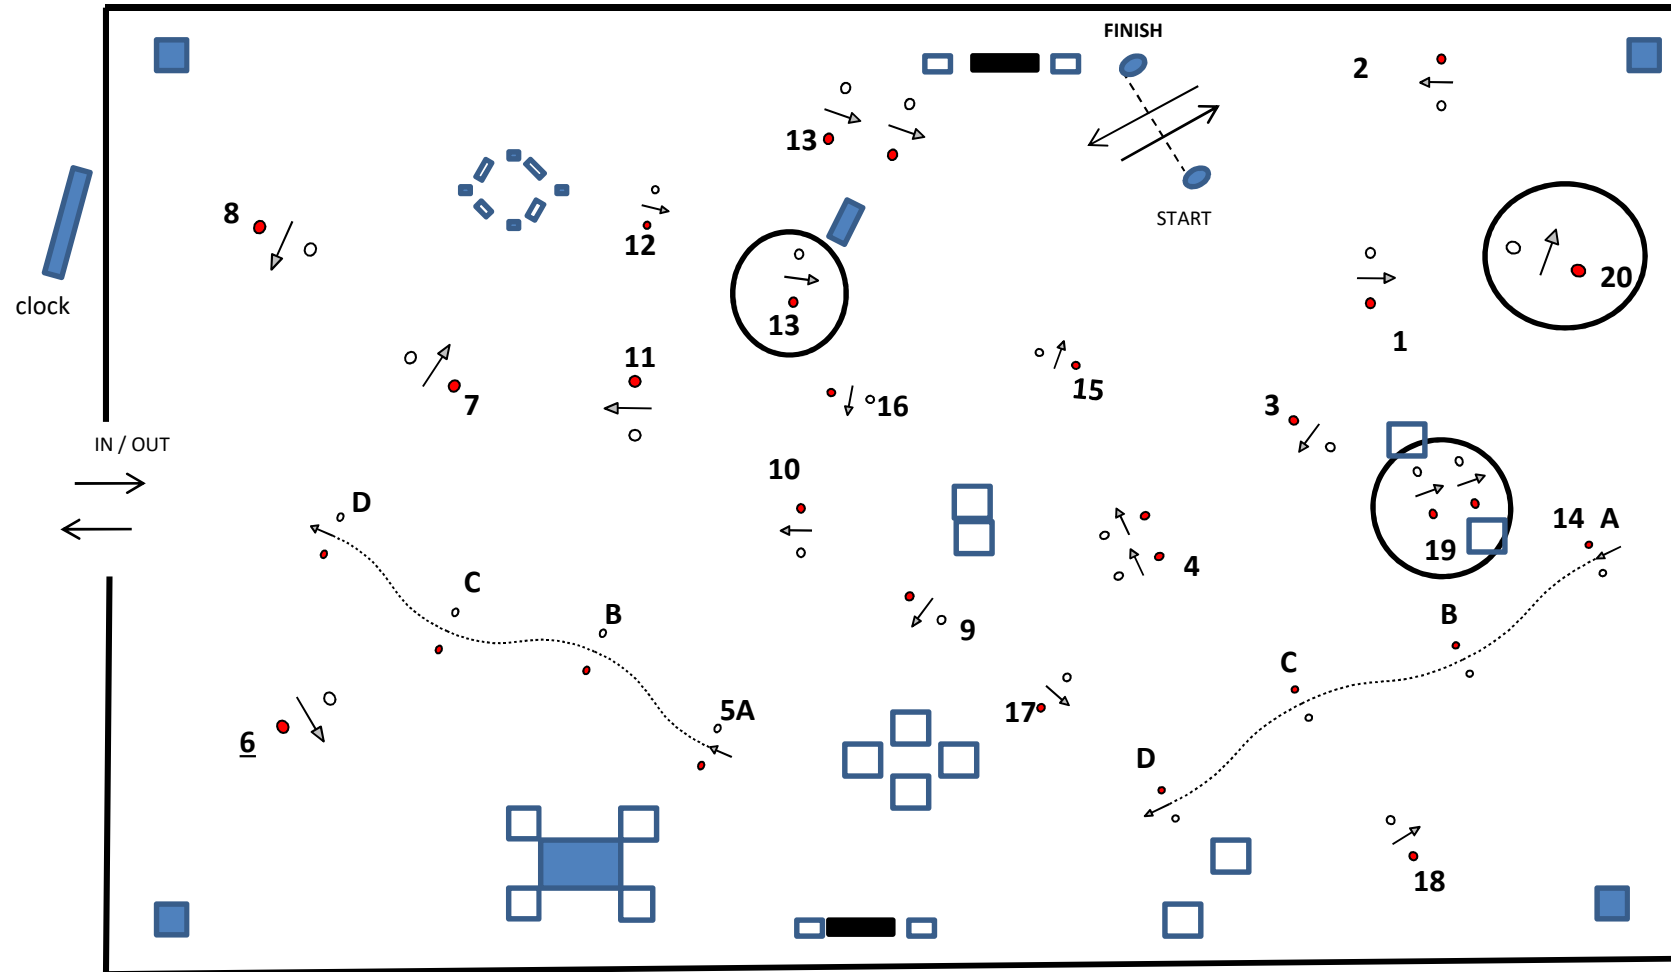

# DVI Cones 2018

OXER: Nos 4, 13 alternative, 19

## Cones

	Distance in m	Speed in m/min	Speed in km/h	Time HH:MM:SS	Time sec
<b>HORSE PAIR</b>	700	250	15,00	:2:48	168
<b>HORSE FOUR-IN-HAND</b>	700	240	14,40	:2:55	175