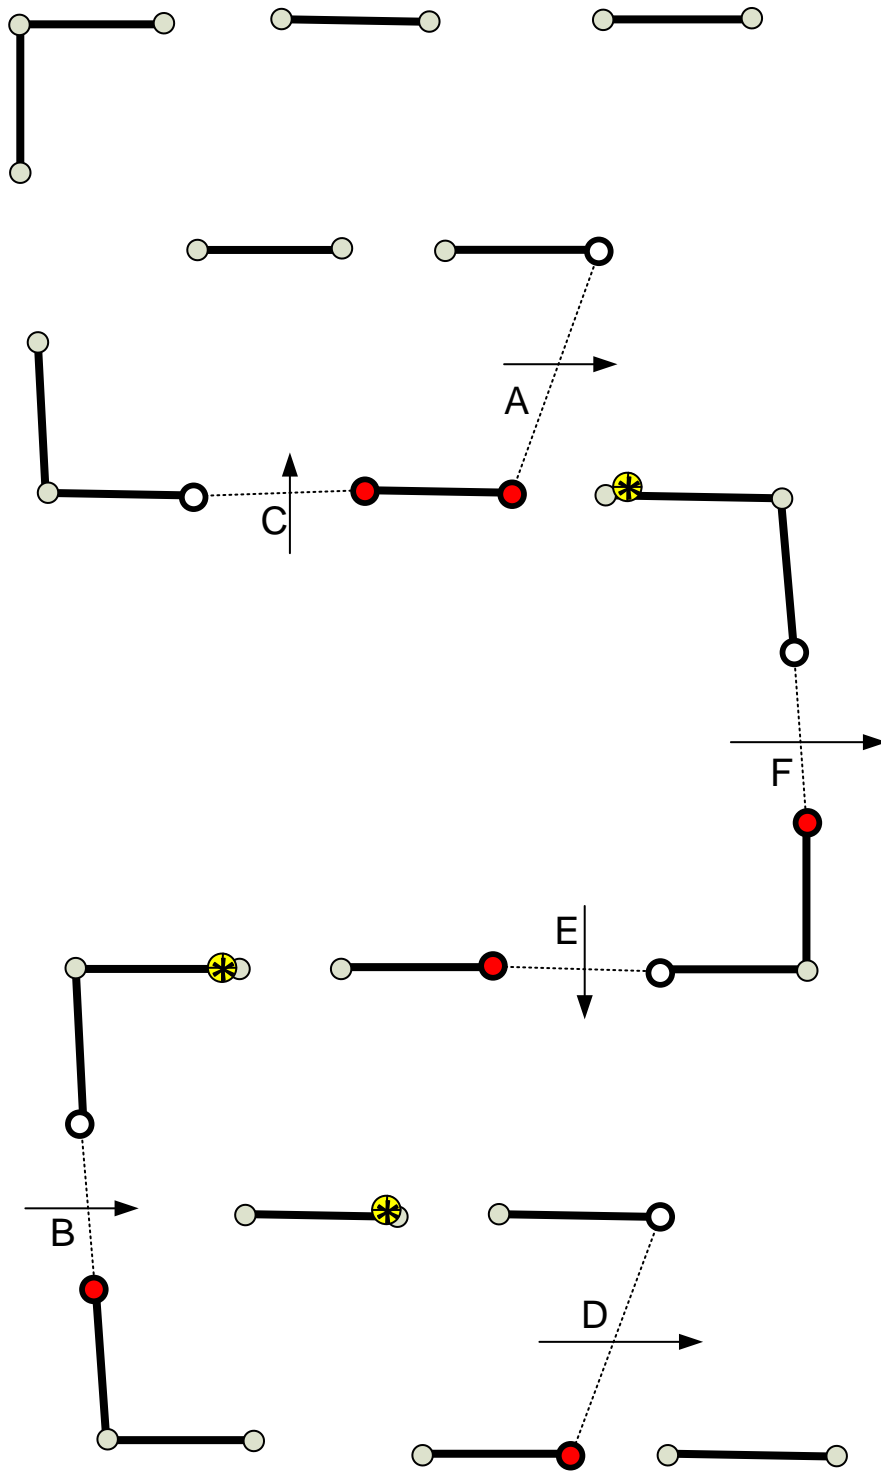

Obstacle 6

3 Knockdown