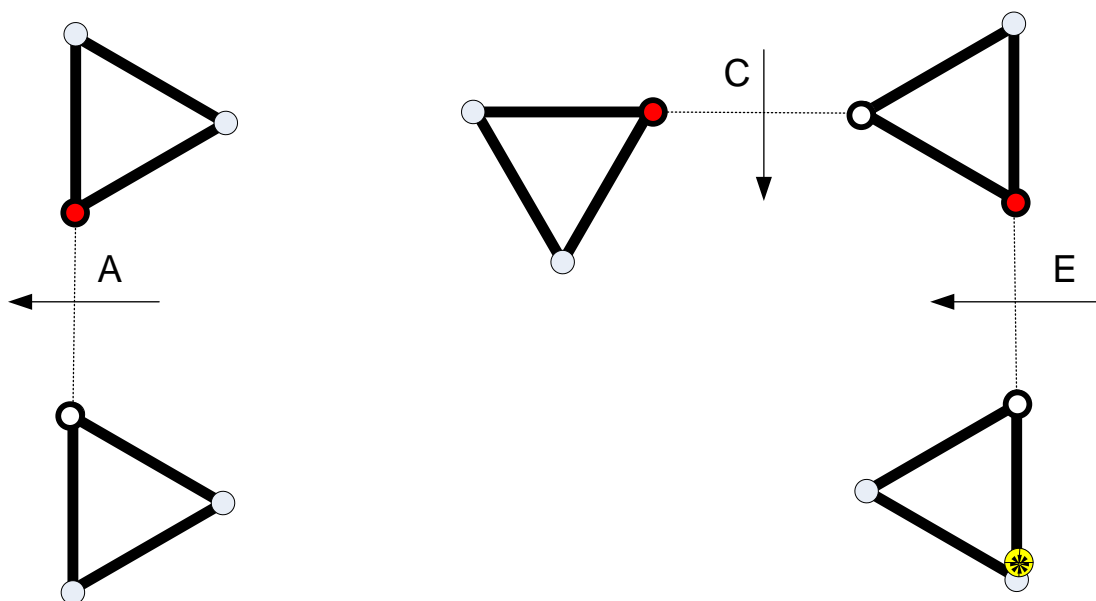

Obstacle 1

2 Knockdown