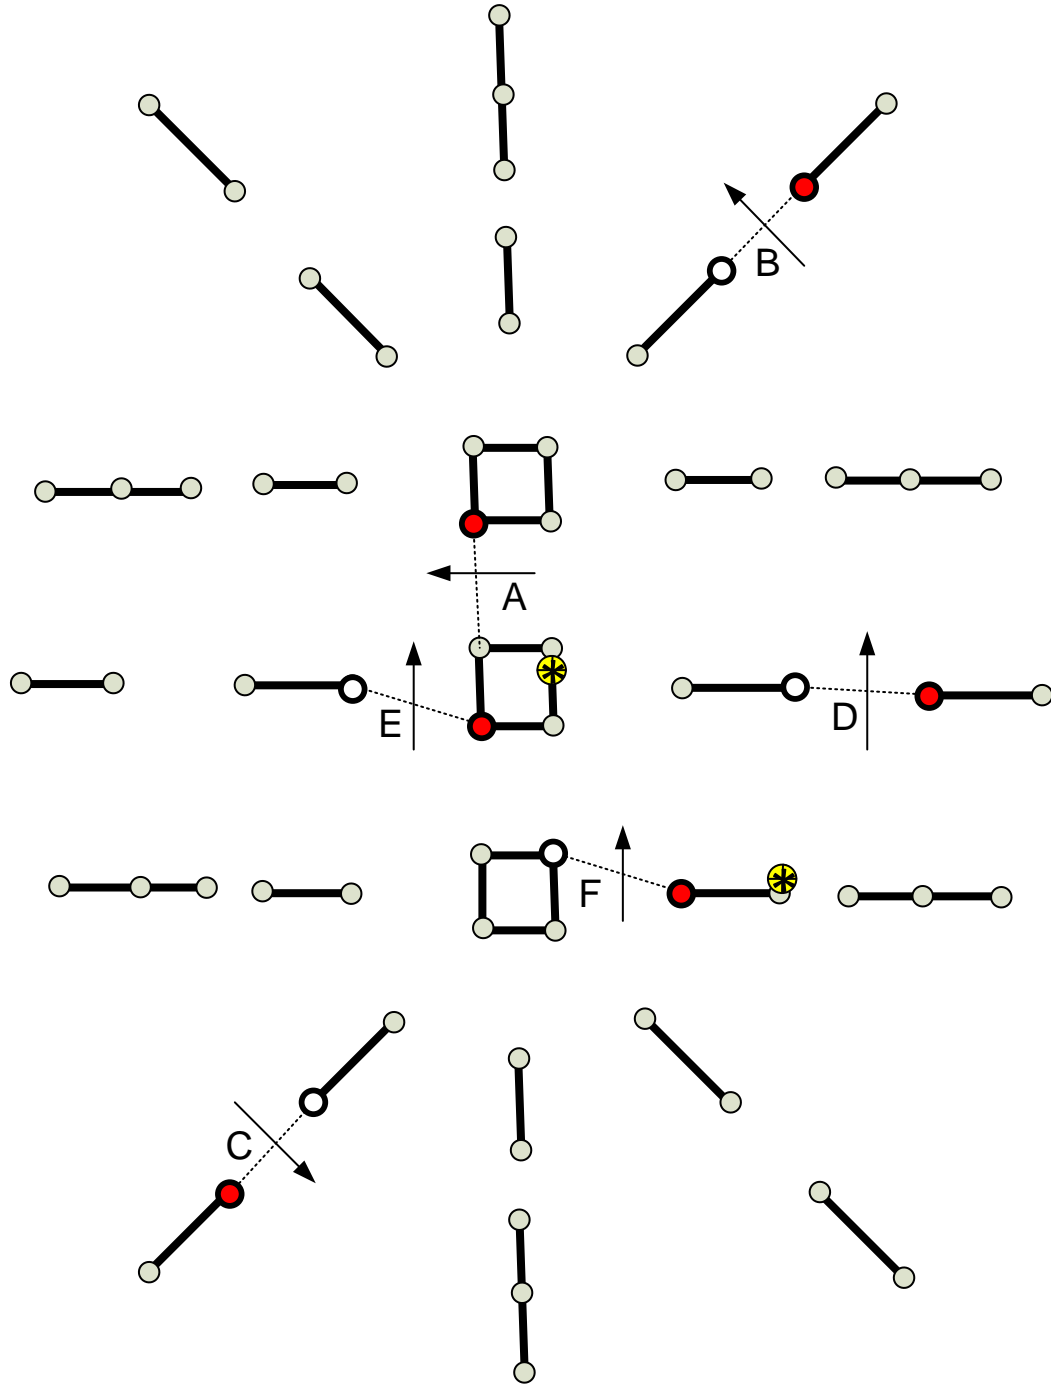

7250m

SECTION B CAI2*

CAI3*Olustvere 2019

- Start B
- Gate 1
- Obst. 1
- Km 1
- Gate 2
- Gate 3
- Obst. 2
- Km 2
- Gate 4
- Gate 5
- Obst. 3
- Km 3
- Gate 6
- Obst. 4
- Km 4
- Obst. 7
- Gate 12
- Finish B

5000m

Obstacle 1

 2 Knockdown

Obstacle 2

 8 Knockdown

Obstacle 3

 5 Knockdown

Obstacle 4

Obstacle 5

 2 Knockdown

Obstacle 6

 3 Knockdown

Obstacle 7

 3 Knockdown