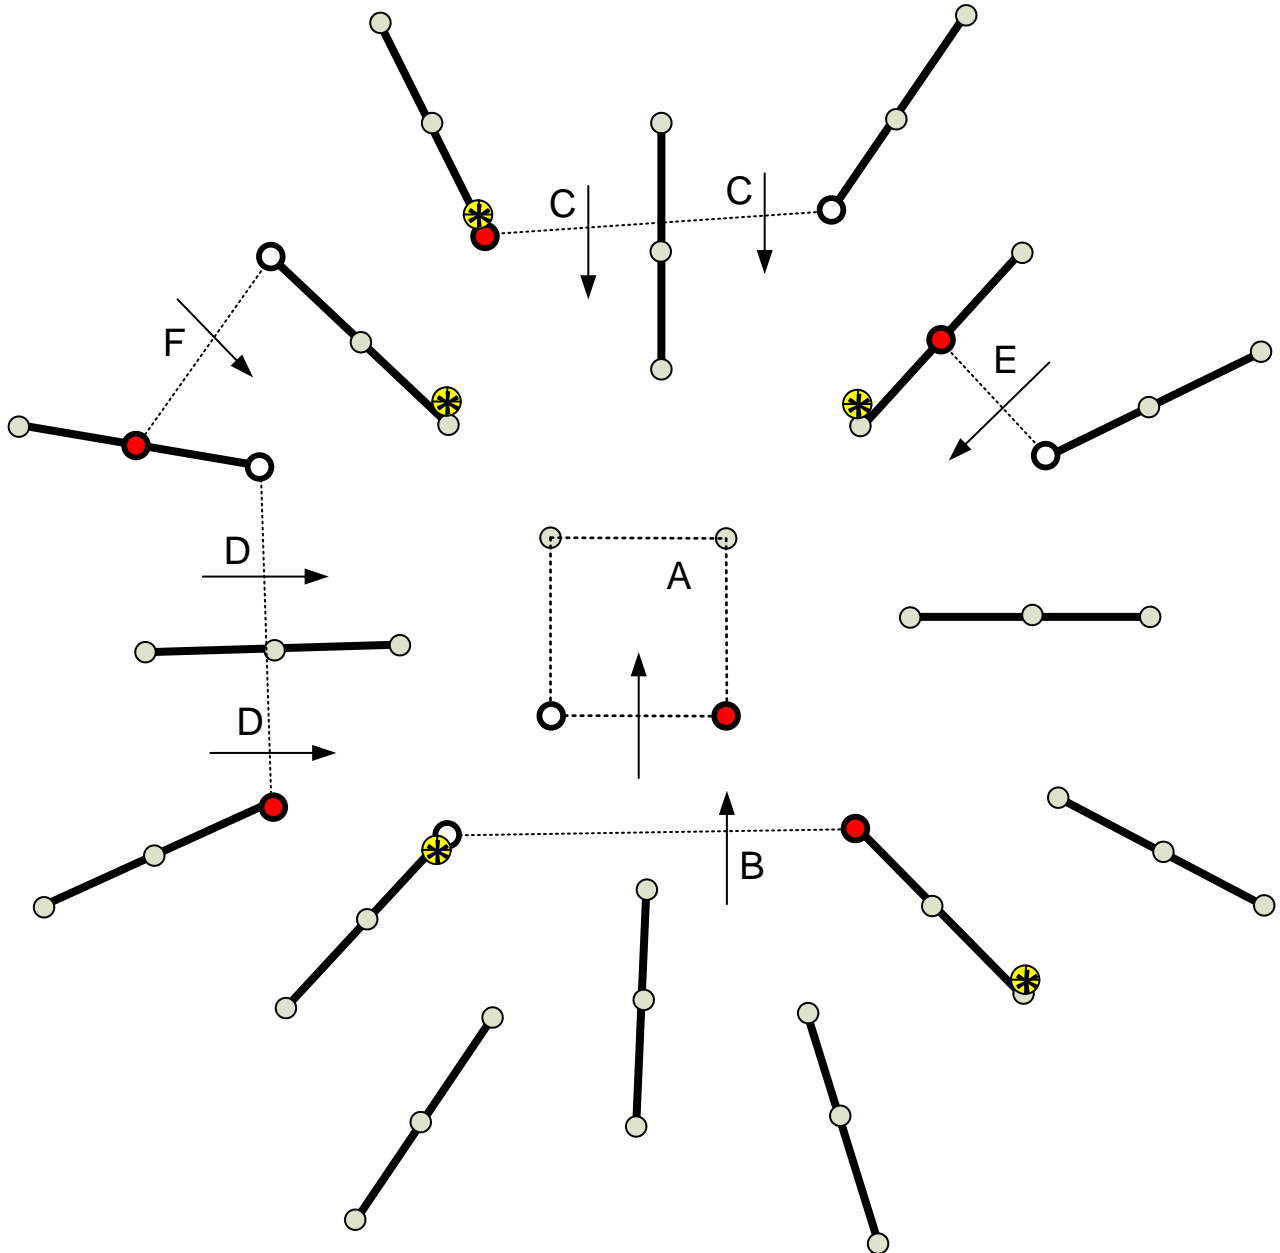

7250m

SECTION B CAI2*

CAI3*Olustvere 2019

- Start B
- Gate 1
- Obst. 1
- Km 1
- Gate 2
- Gate 3
- Obst. 2
- Km 2
- Gate 4
- Gate 5
- Obst. 3
- Km 3
- Gate 6
- Obst. 4
- Km 4
- Obst. 7
- Gate 12
- Finish B

5000m

Obstacle 1

 2 Knockdown

Obstacle 2

 8 Knockdown

Obstacle 3

 5 Knockdown

Obstacle 4

Obstacle 5

 2 Knockdown

Obstacle 6

 3 Knockdown

Obstacle 7

 3 Knockdown