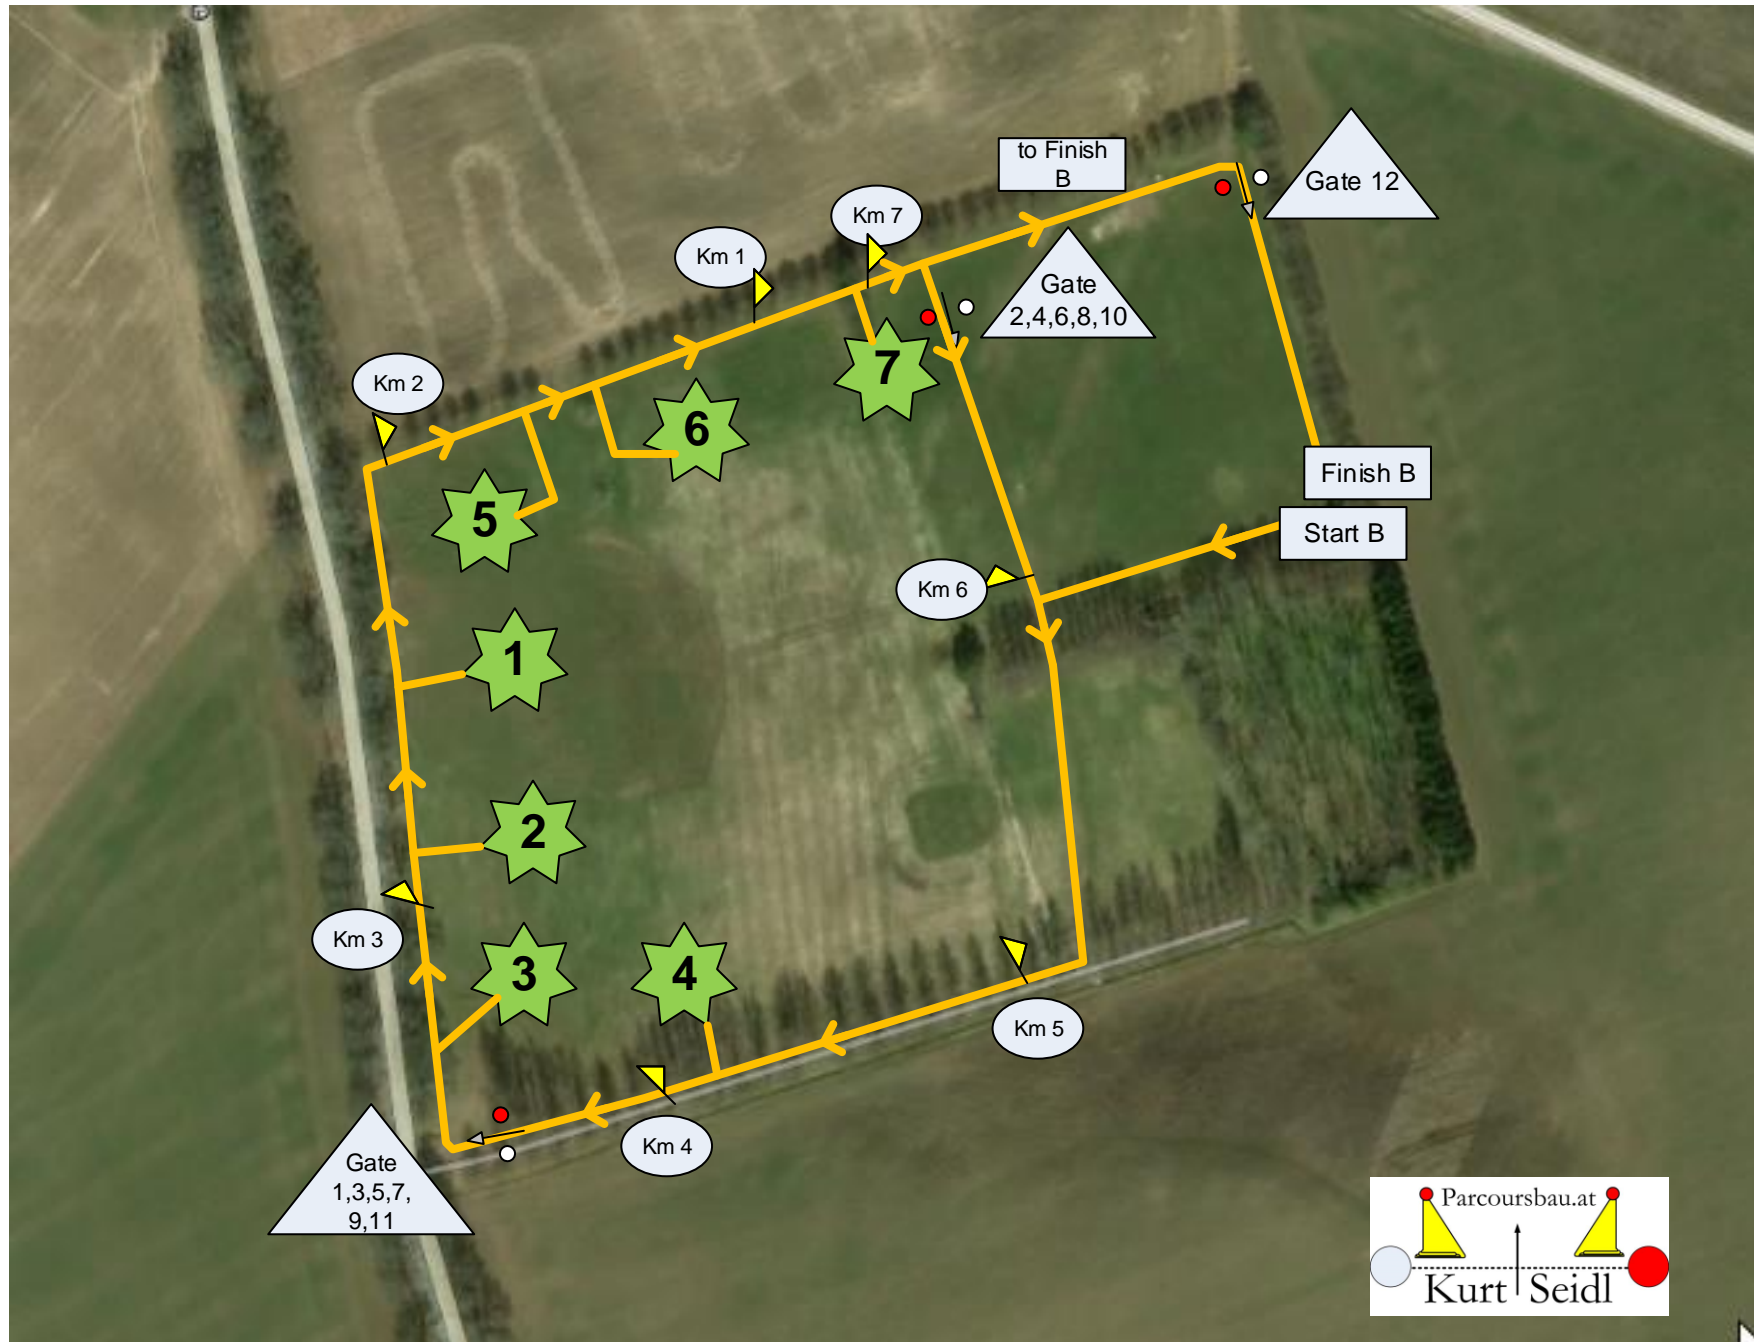

Marathon Course

CAI3* Olustvere August 2019

Section A 5.700 m

SECTION B CAI3*

CAI3*Olustvere 2019

- Start B
- Gate 1
- Obst. 1
- Km 1
- Gate 2
- Gate 3
- Obst. 2
- Km 2
- Gate 4
- Gate 5
- Obst. 3
- Km 3
- Gate 6
- Obst. 4
- Km 4
- Gate 7
- Obst. 5
- Gate 8
- Km 5
- Gate 9
- Obst. 6
- Gate 10
- Km 6
- Gate 11
- Obst. 7
- Km 7
- Gate 12
- Finish B

7250m

SECTION B CAI2*

CAI3*Olustvere 2019

- Start B
- Gate 1
- Obst. 1
- Km 1
- Gate 2
- Gate 3
- Obst. 2
- Km 2
- Gate 4
- Gate 5
- Obst. 3
- Km 3
- Gate 6
- Obst. 4
- Km 4
- Obst. 7
- Gate 12
- Finish B

5000m

Obstacle 1

 2 Knockdown

Obstacle 2

 8 Knockdown

Obstacle 3

 5 Knockdown

Obstacle 4

Obstacle 5

 2 Knockdown

Obstacle 6

 3 Knockdown

Obstacle 7

 3 Knockdown