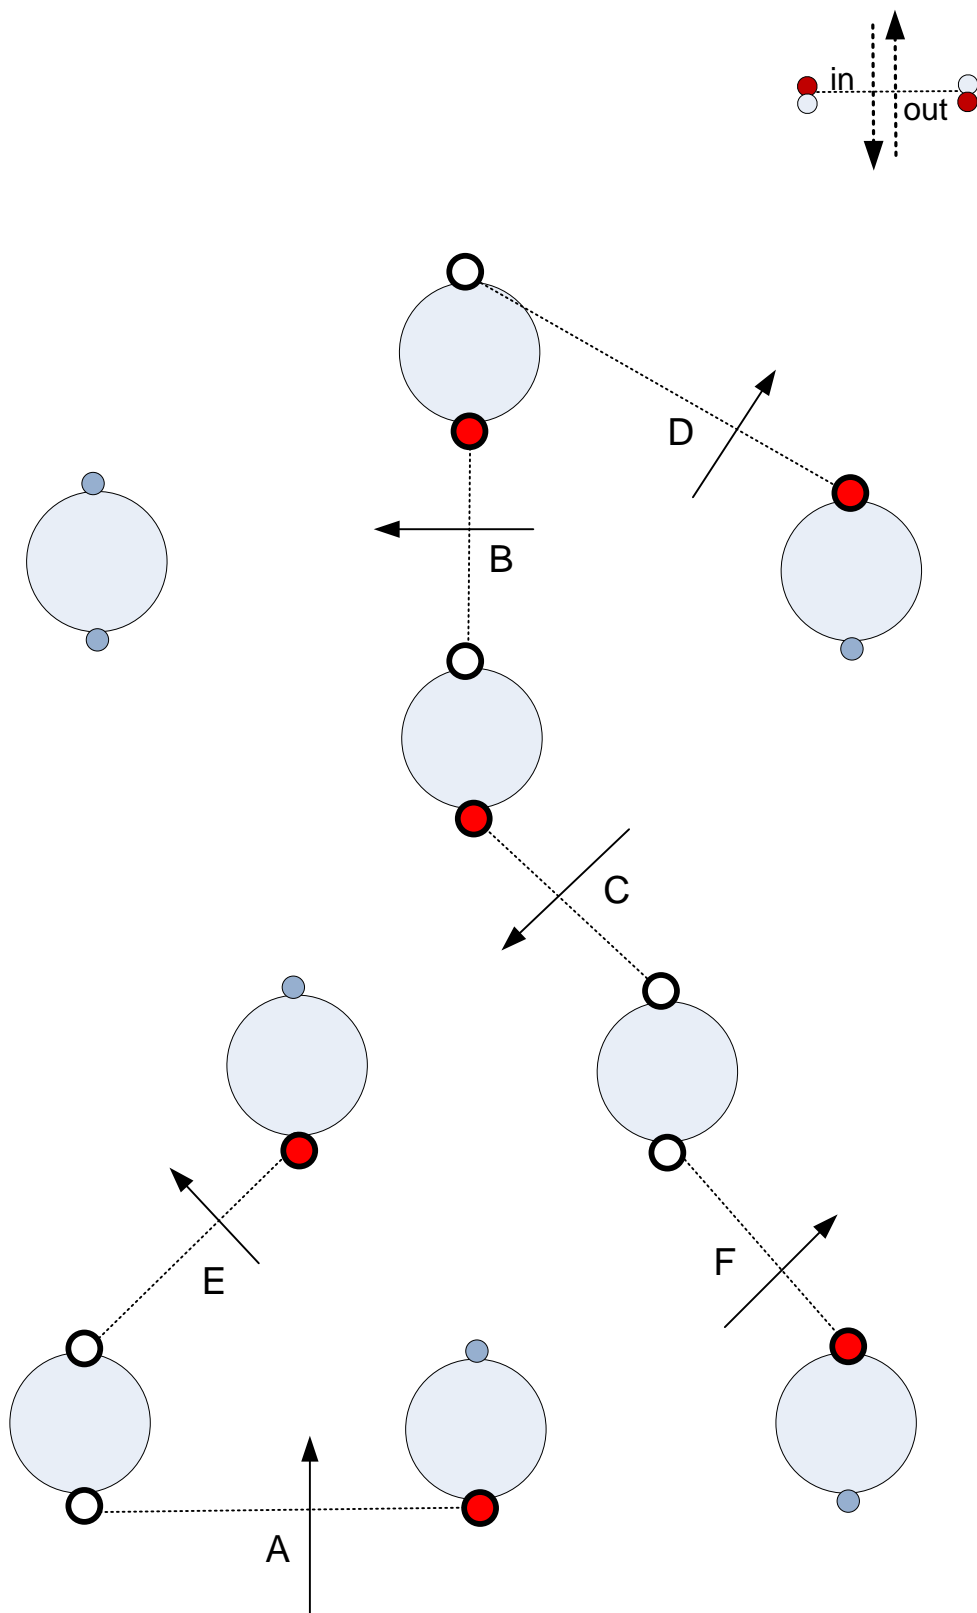

Marathon Course

CAI3* Olustvere August 2019

Section A 5.700 m

SECTION B CAI3*

CAI3*Olustvere 2019

- Start B
- Gate 1
- Obst. 1
- Km 1
- Gate 2
- Gate 3
- Obst. 2
- Km 2
- Gate 4
- Gate 5
- Obst. 3
- Km 3
- Gate 6
- Obst. 4
- Km 4
- Gate 7
- Obst. 5
- Gate 8
- Km 5
- Gate 9
- Obst. 6
- Gate 10
- Km 6
- Gate 11
- Obst. 7
- Km 7
- Gate 12
- Finish B

7250m

SECTION B CAI2*

CAI3*Olustvere 2019

- Start B
- Gate 1
- Obst. 1
- Km 1
- Gate 2
- Gate 3
- Obst. 2
- Km 2
- Gate 4
- Gate 5
- Obst. 3
- Km 3
- Gate 6
- Obst. 4
- Km 4
- Obst. 7
- Gate 12
- Finish B

5000m

Obstacle 1

 2 Knockdown

Obstacle 2

 8 Knockdown

Obstacle 3

 5 Knockdown

Obstacle 4

Obstacle 5

 2 Knockdown

Obstacle 6

 3 Knockdown

Obstacle 7

 3 Knockdown