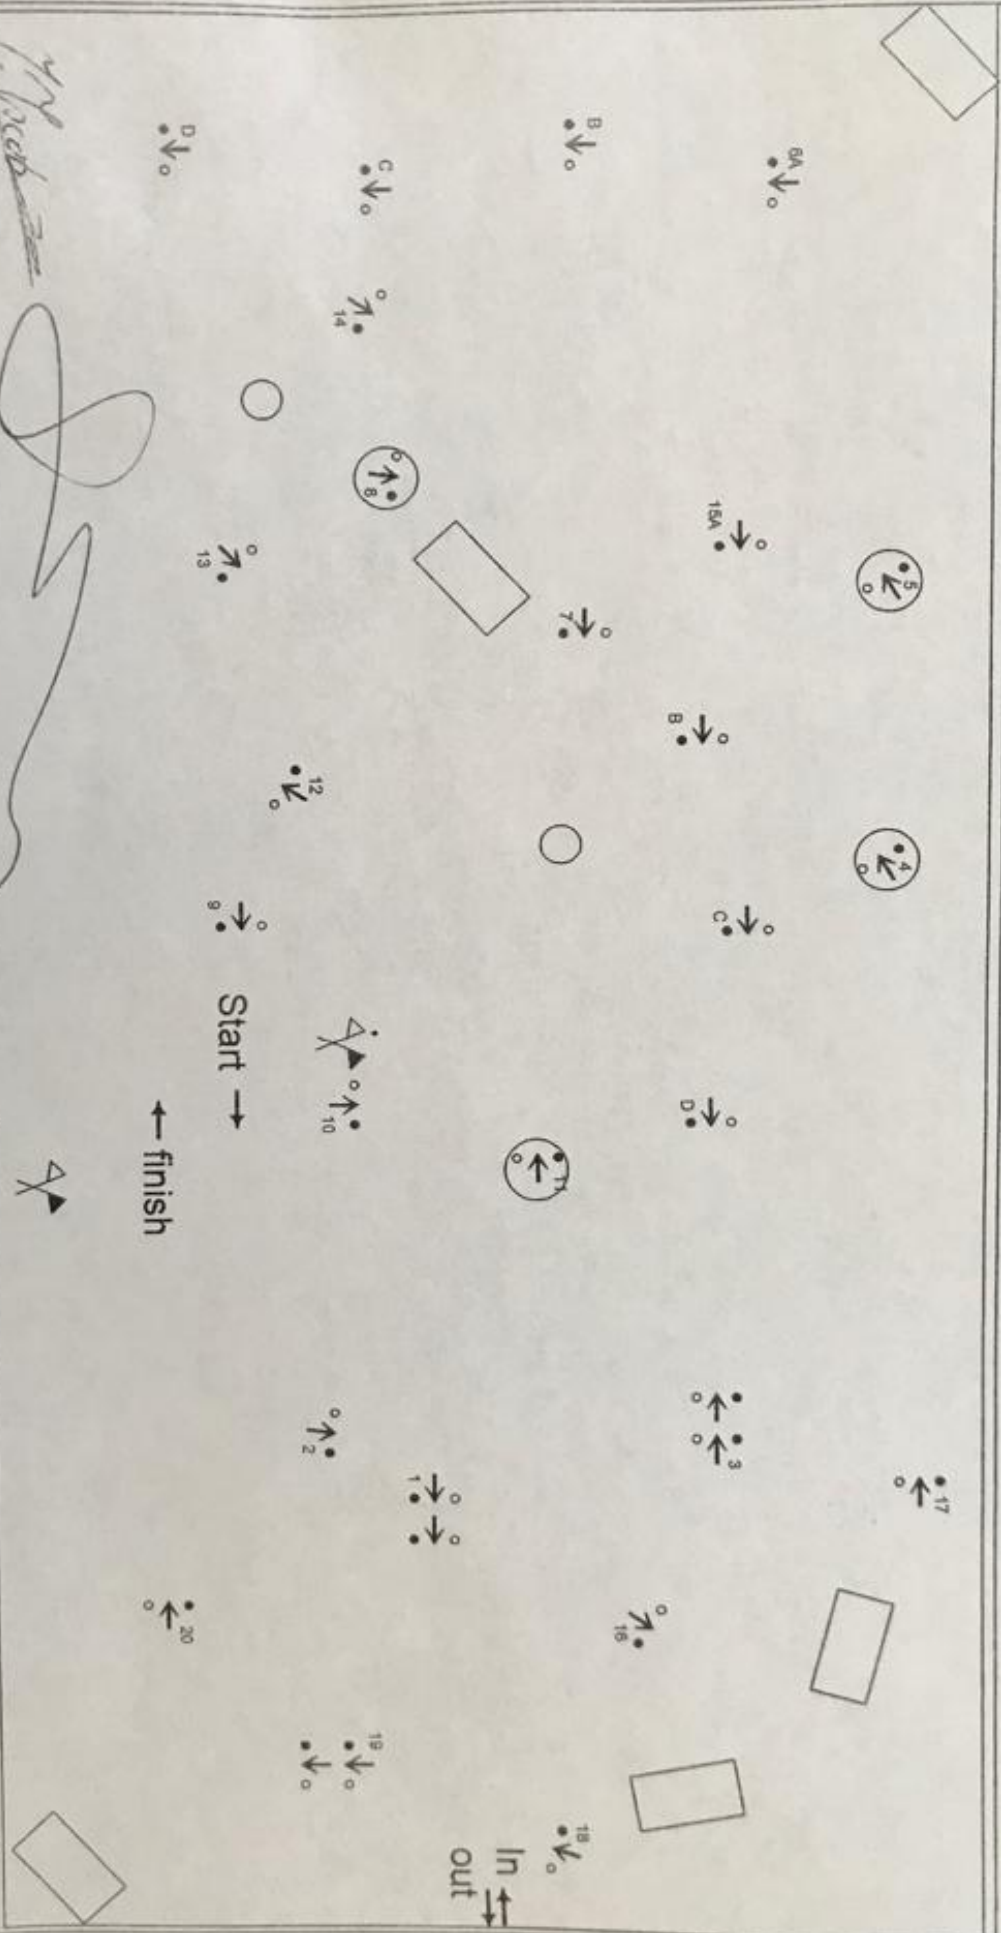

WWW.GOURSEDESIGN.NL

ROYAL WINDSOR HORSE SHOW 2019

Jury

-5

CLASS:	PONY TEAMS	m/min 240	TIME : 175 sec	METERS : 700
CLASS:	HORSE PAIRS	m/min 250	TIME : 166 sec	METERS : 690
CLASS:	HORSE TEAMS	m/min 240	TIME : 180 sec	METERS : 720