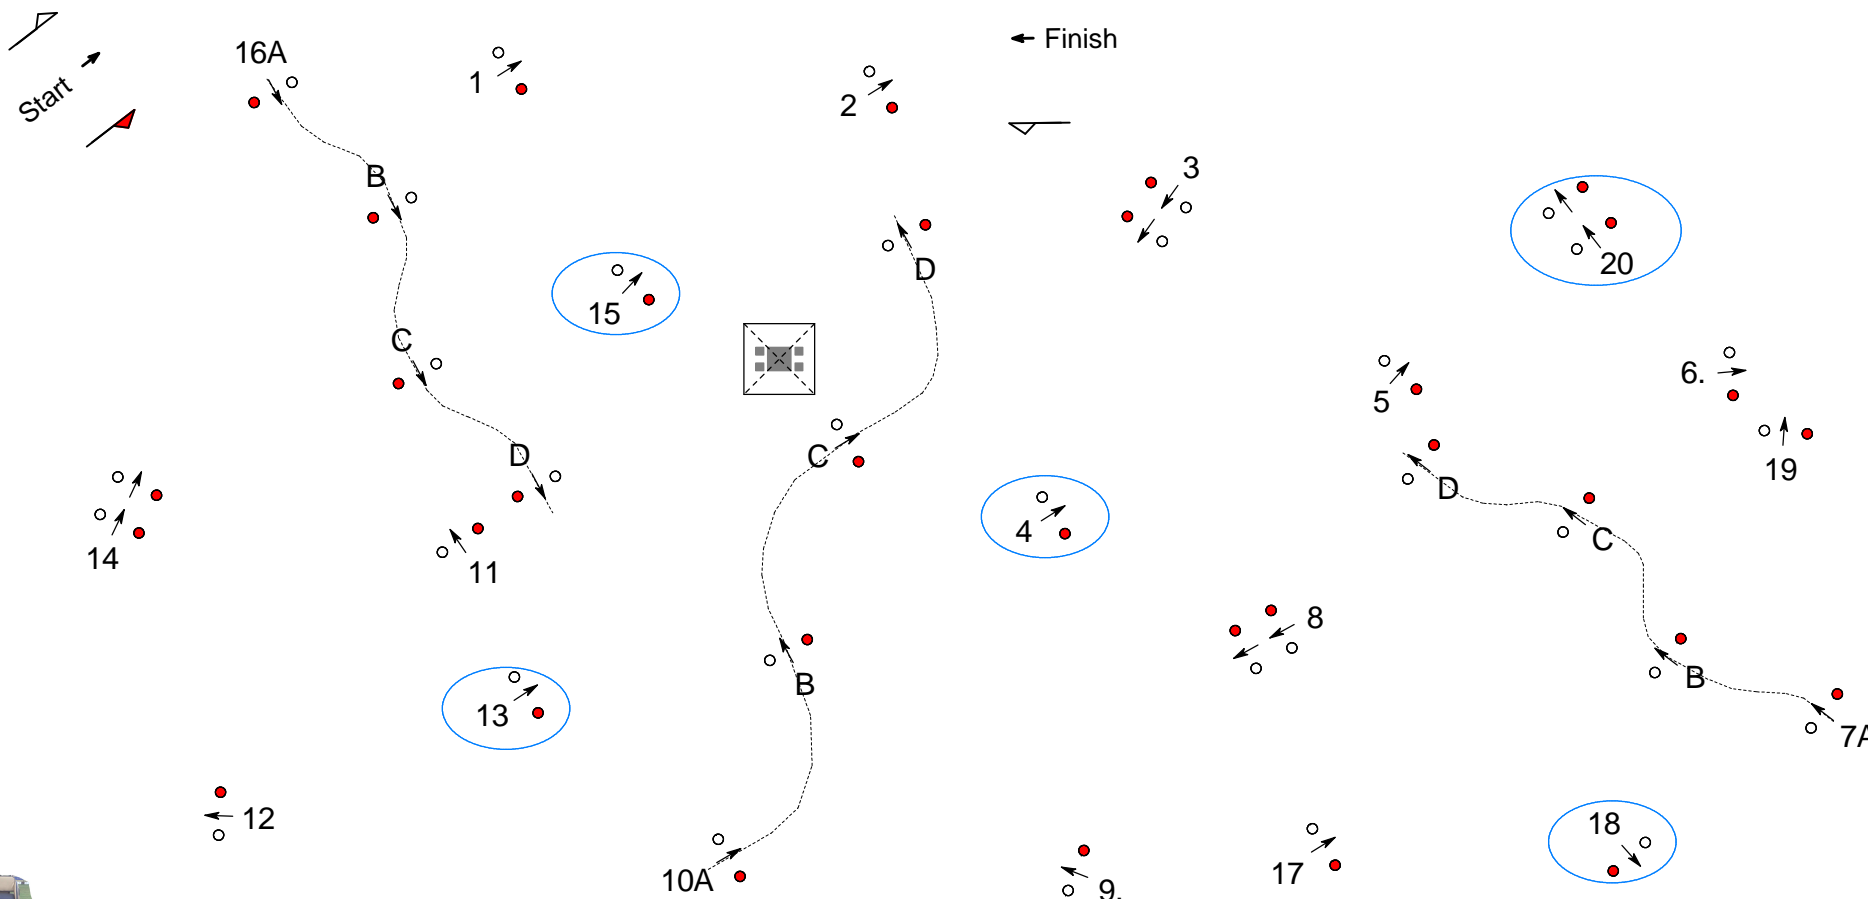

Cones Width: 160 cm  -5 cm

Art. of the FEI Rules: Art. 970 to 976

Type of Comp.: Art. 971.1.1

Length: 660 Meter

Obstacle: 1 - 20

Speed: 260 m/Min.

Time allowed: 153 Sek.

Time limit: 306 Sek.

Comp.-No.: Pony Four in Hand

Cones Width: 165 cm  -5 cm

Art. of the FEI Rules: Art. 970 to 976

Type of Comp.: Art. 971.1.1

Length: 720 Meter

Obstacle: 1 - 20

Speed: 240 m/Min.

Time allowed: 180 Sek.

Time limit: 360 Sek.

118 m

Jury

60 m

in/out

Visitors