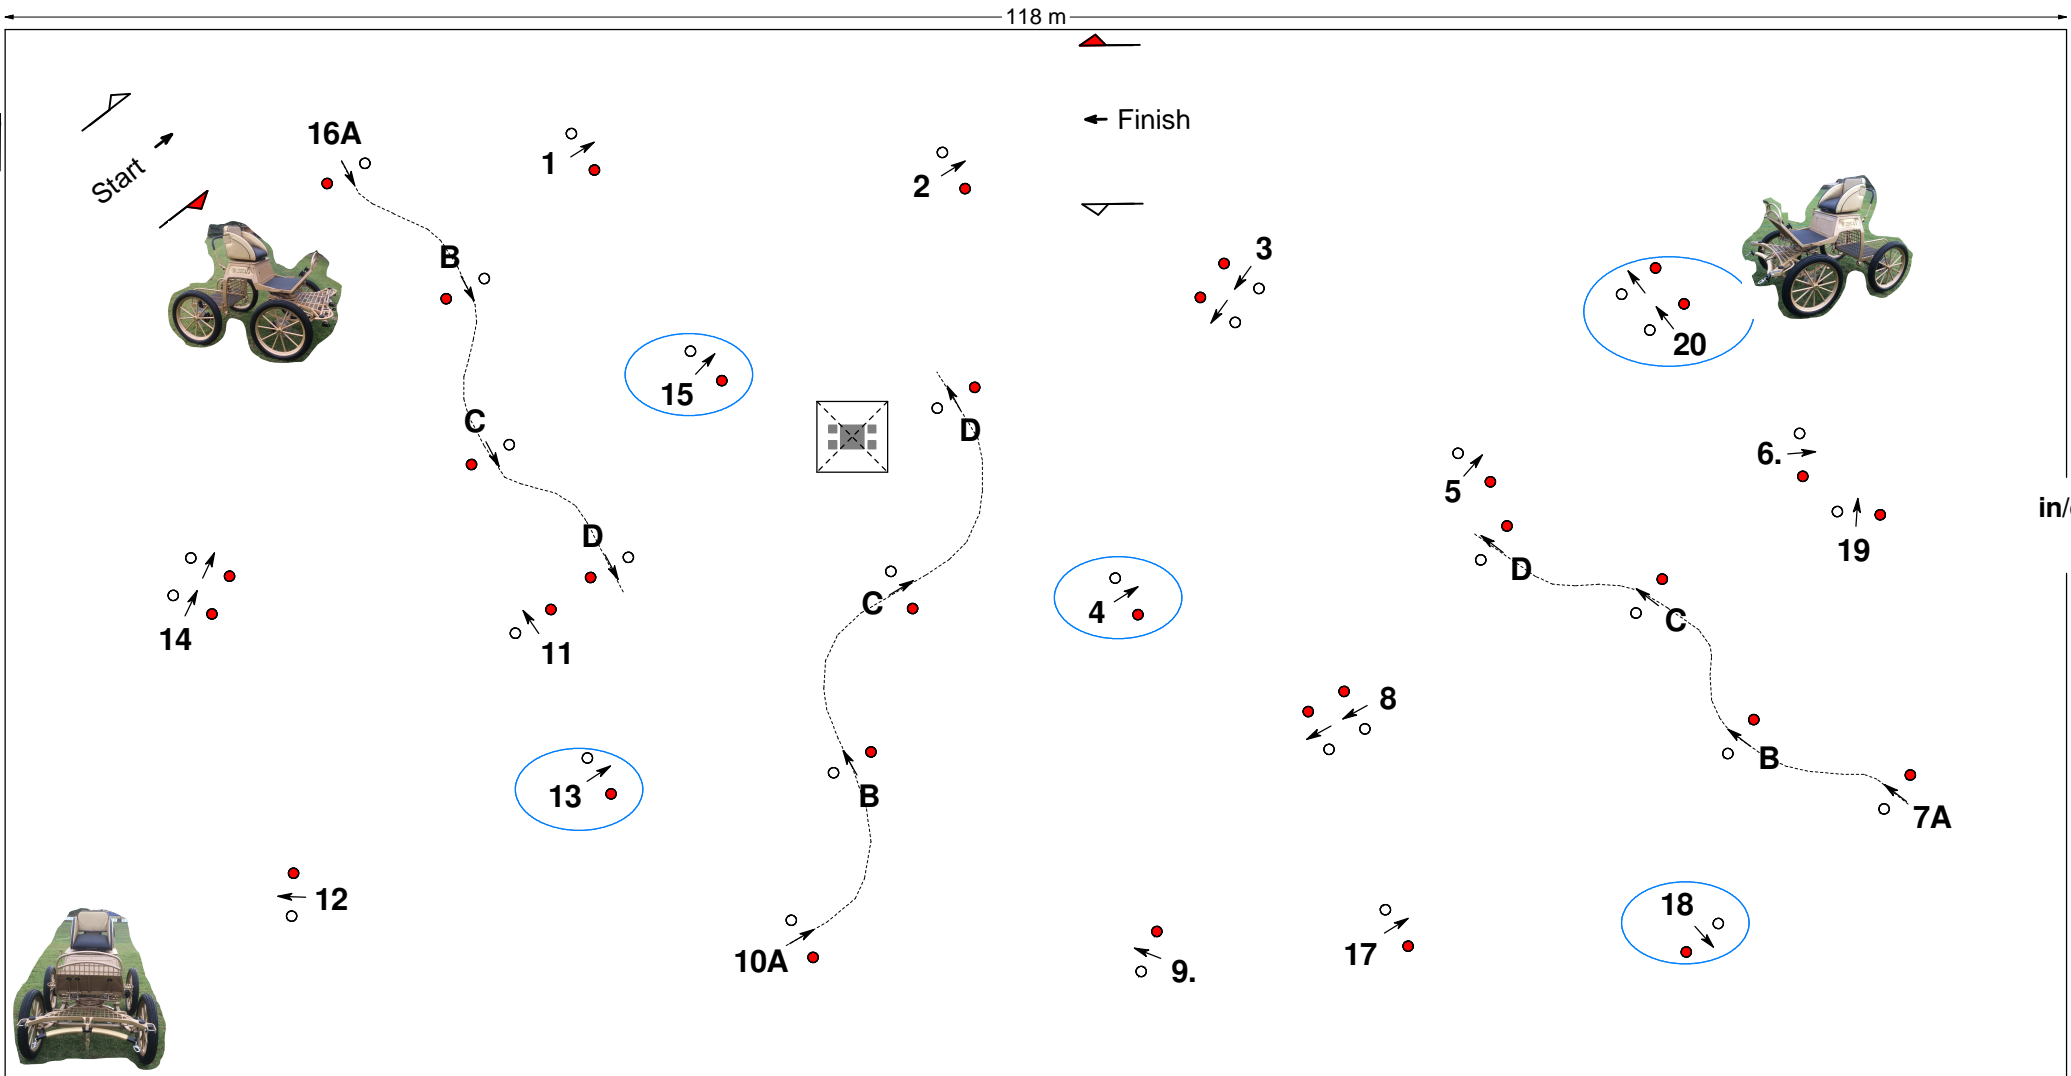

Cones Width: 160 cm  -5 cm

Art. of the FEI Rules: Art. 970 to 976

Type of Comp.: Art. 971.1.1

Length: 660 Meter

Obstacle: 1 - 20

Speed: 260 m/Min.

Time allowed: 153 Sek.

Time limit: 306 Sek.

118 m

Jury

60 m

Visitors

Course Designer
Josef Middendorf

World Championship Ponies KISBÉR-ÁSZÁR 2019

FEI
DRIVING WORLD
CHAMPIONSHIP
KISBÉR-ÁSZÁR
2019
FOUR-IN-HAND,
PAIRS & SINGLES

Competition "Cones Driving"

Comp.-No.: Pony Four in Hand

Cones Width: 165 cm  -5 cm

Art. of the FEI Rules: Art. 970 to 976

Type of Comp.: Art. 971.1.1

Length: 720 Meter

Obstacle: 1 - 20

Speed: 240 m/Min.

Time allowed: 180 Sek.

Time limit: 360 Sek.

118 m

Jury

60 m

in/out

Visitors