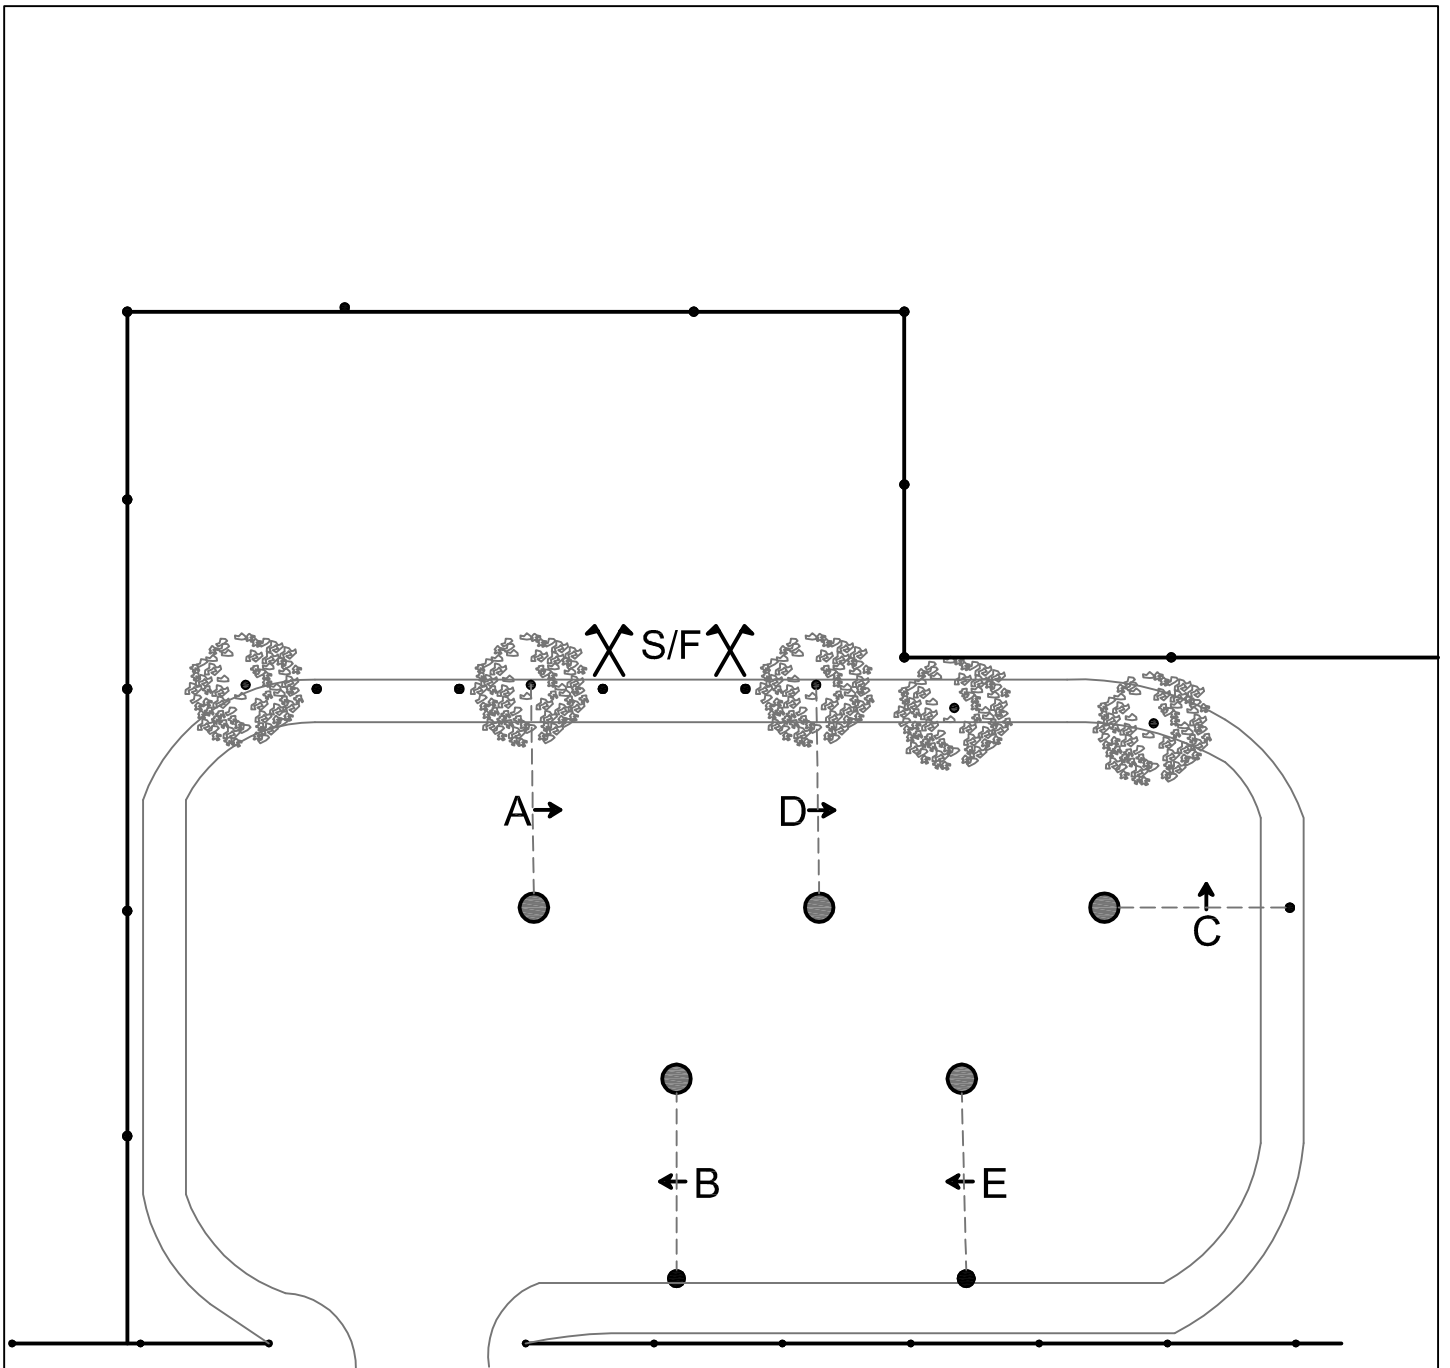

⊗ Knock down

Obstacle: 3

Date: 30/03/2019

Exloo CAI2*

Obstacle: 4

Date: 30/03/2019

Exloo CAI2*

Obstacle: 5