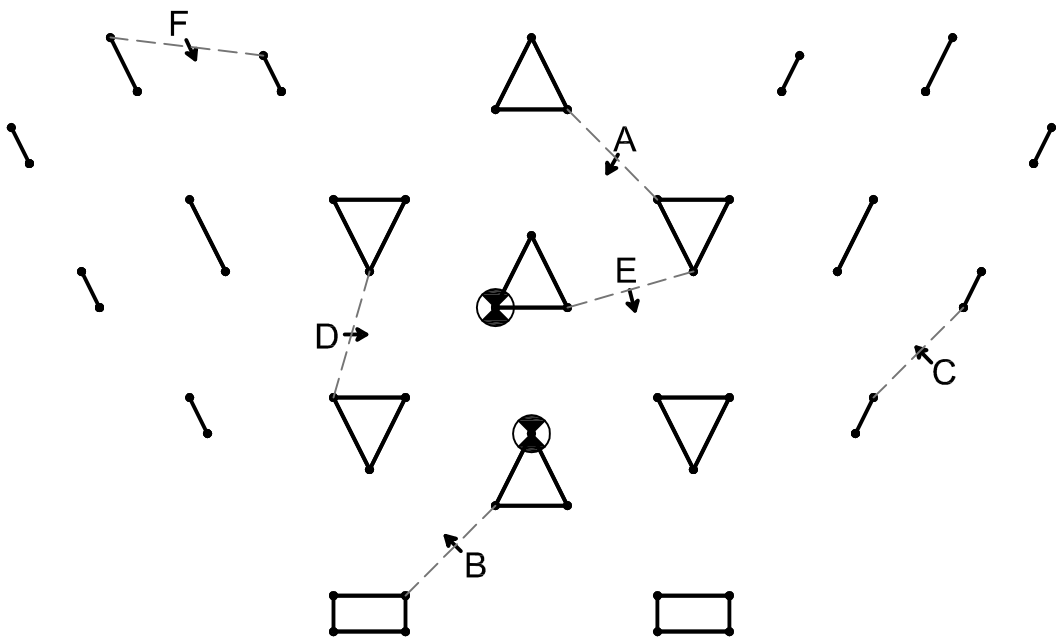

X
S/F
X

⊗ Knock down

Obstacle: 2

Date: 30/03/2019

Exloo CAI2*