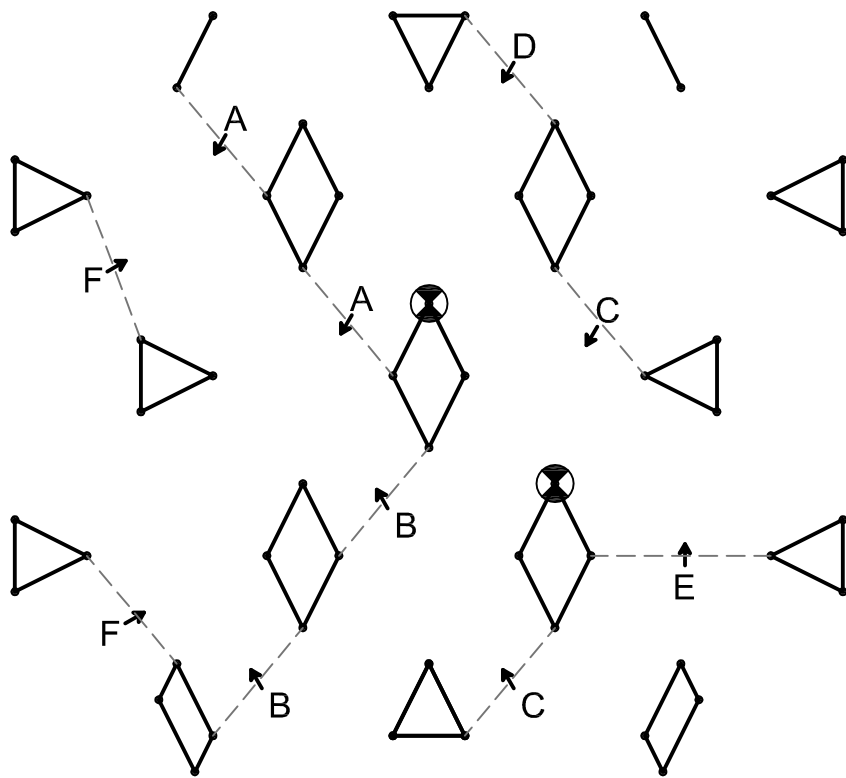

X
S/F
X

⊗ Knock down

Obstacle: 3

Date: 30/03/2019

Exloo CAI2*