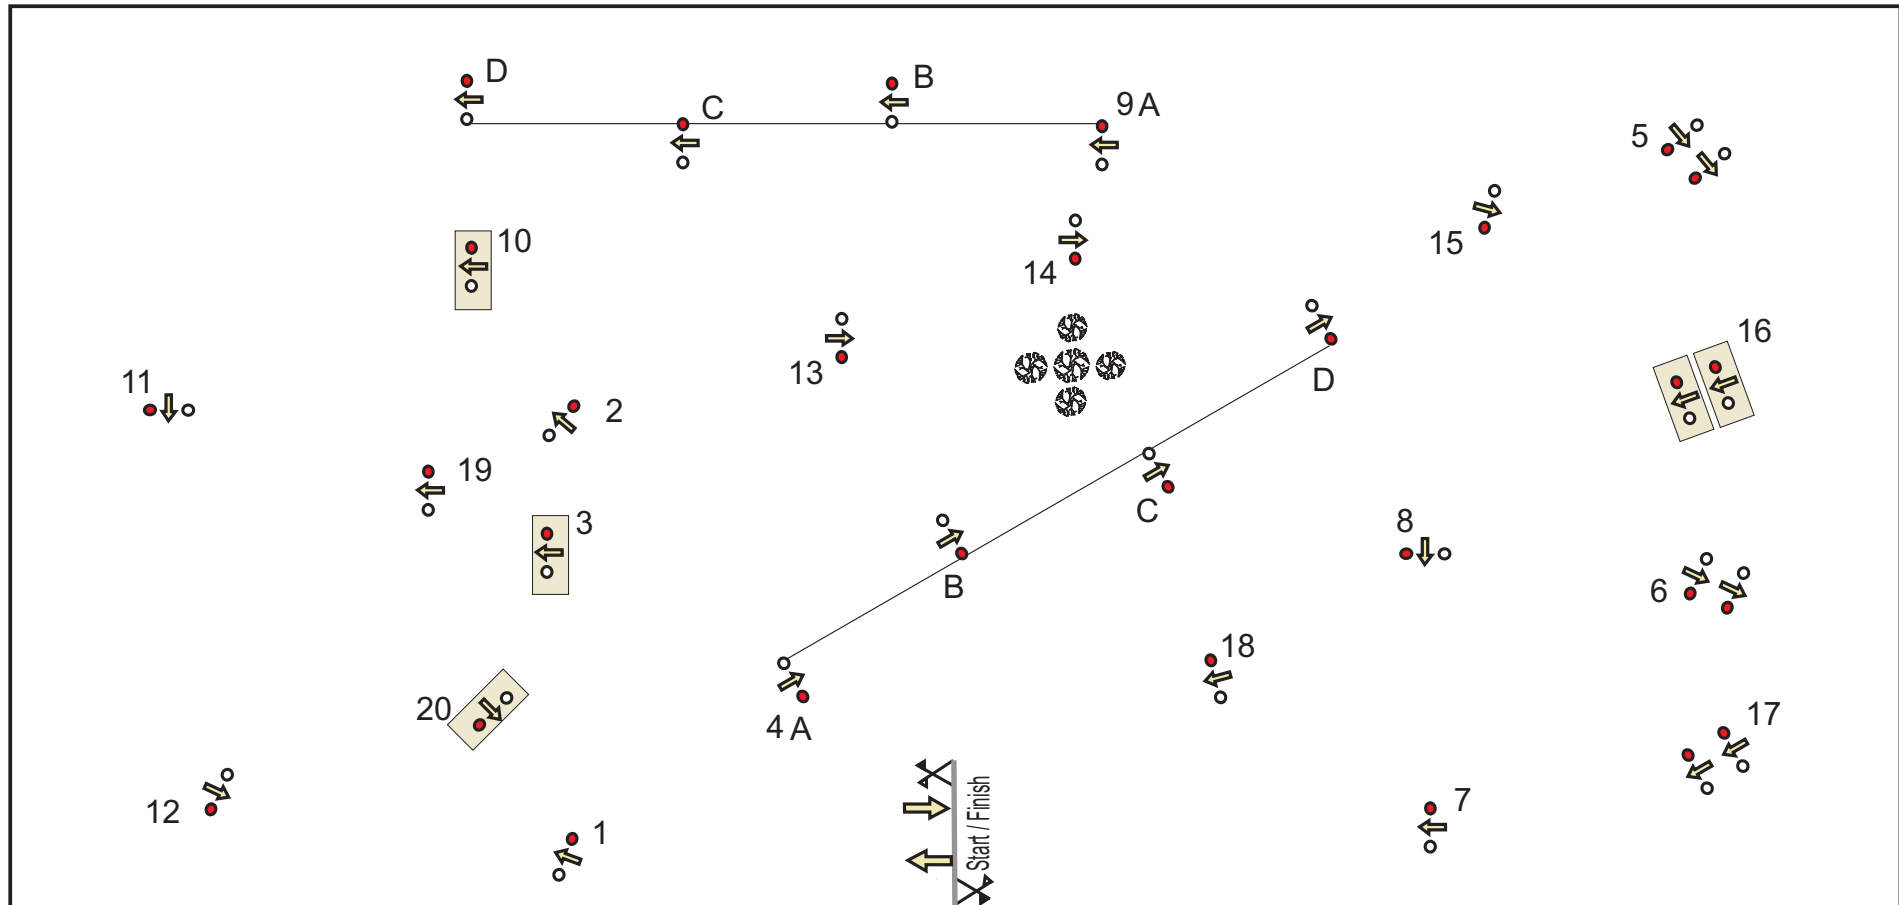

Vaardigheid / Cones Driving Valkenswaard International 2019

Course Top-3 Pro Am Challenge: 1, 2, 3, 4ABCD, 5, 6, 7, 8, 9ABCD, 10, 11, 12

Horse Pairs

Speed 250 m/min
 Face 170 cm
 Length 750 m
 Time allowed 180 sec

Horse Team

Speed 240 m/min
 Face 190 cm
 Length 750 m
 Time allowed 188 sec

= Spoorbreedte / Width: +/- 5 cm