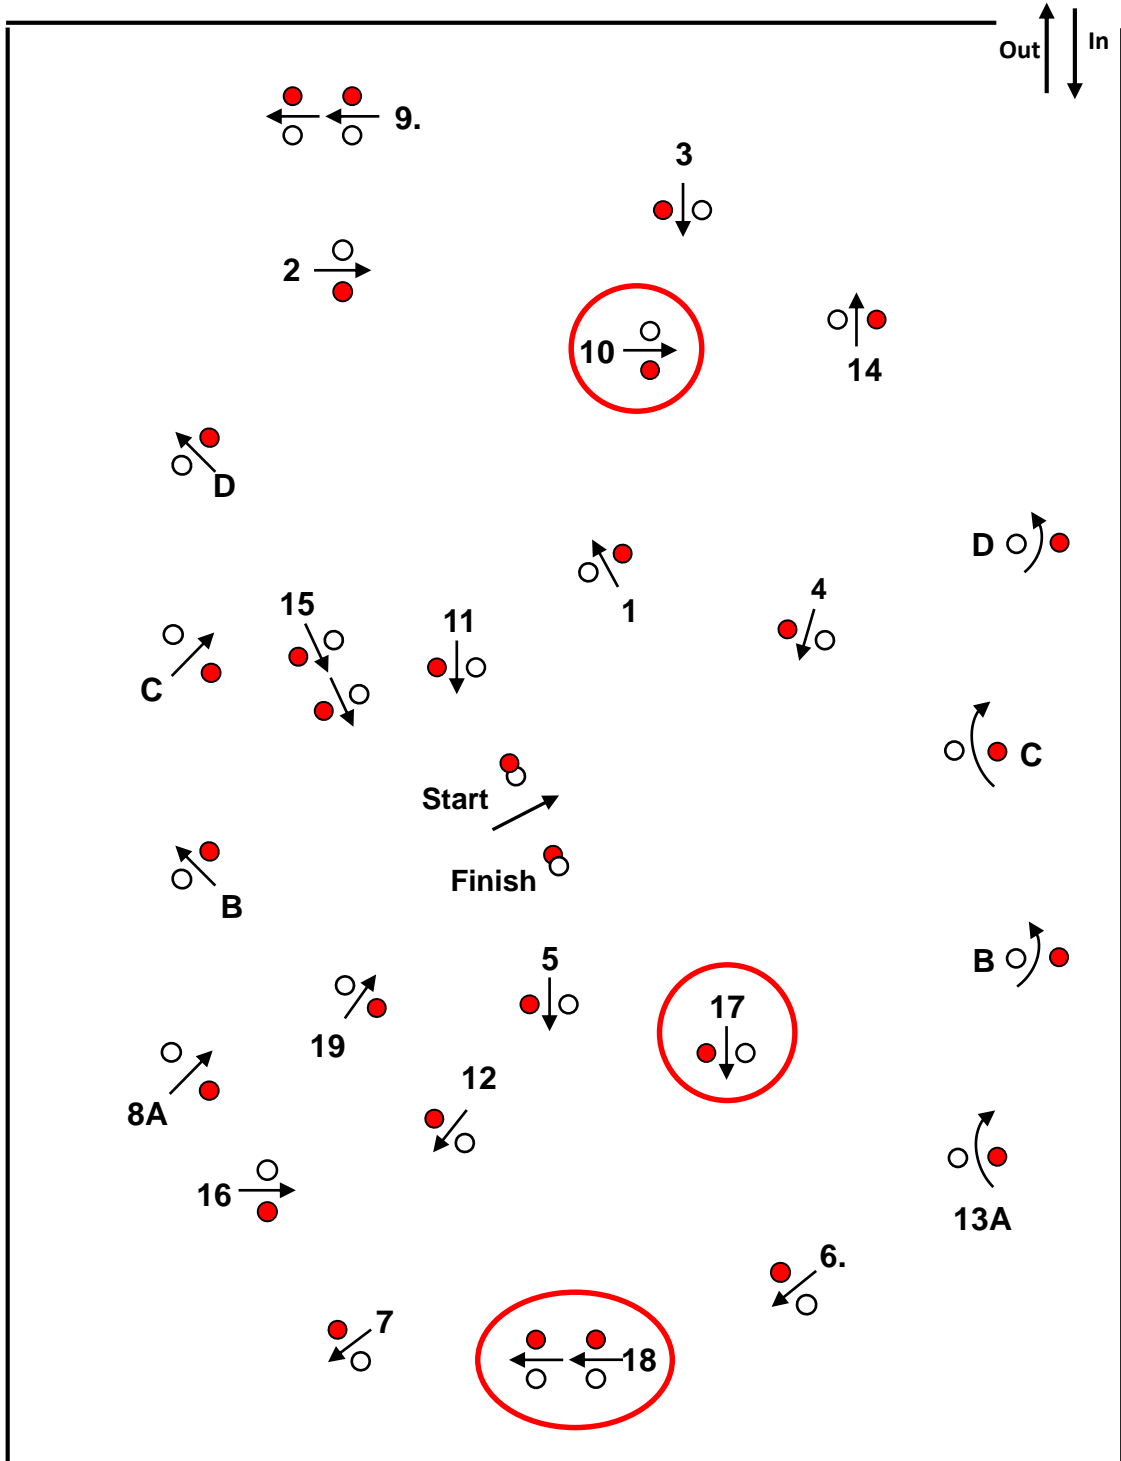

Speed : Length : Time allowed : Time Limit : Obstacles : Width:

	Speed :	Length :	Time allowed :	Time Limit :	Obstacles :	Width:
1-Horse	250 m/min	650 m	156 sec.	312 sec.	1 – 19	160cm (155cm)
2-Horse	250 m/min	680 m	163 sec.	326 sec.	1 – 19	170cm (165cm)
4-Horse	240 m/min	720 m	180 sec.	360 sec.	1 – 19	190cm (185cm)

Judges

	Speed :	Length :	Time allowed :	Time Limit :	Obstacles :	Width:
1-Pony	260 m/min	640 m	148 sec.	296 sec.	1 – 19	160cm
2-Pony	250 m/min	650 m	156 sec.	312 sec.	1 – 19	160cm
4-Pony	240 m/min	680 m	170 sec.	340 sec.	1 – 19	165cm
1-Pony J	240 m/min	650 m	168 sec.	336 sec.	1 – 19	160cm

(155cm)
(155cm)
(160cm)
(155cm)

Speed :

Length :

Time allowed :

Time Limit :

Width:

1-Pony 220 m/min

520 m

142 sec.

284 sec.

Width Carriage +20cm

-5cm

Obstacles : 1 - 15

Judges