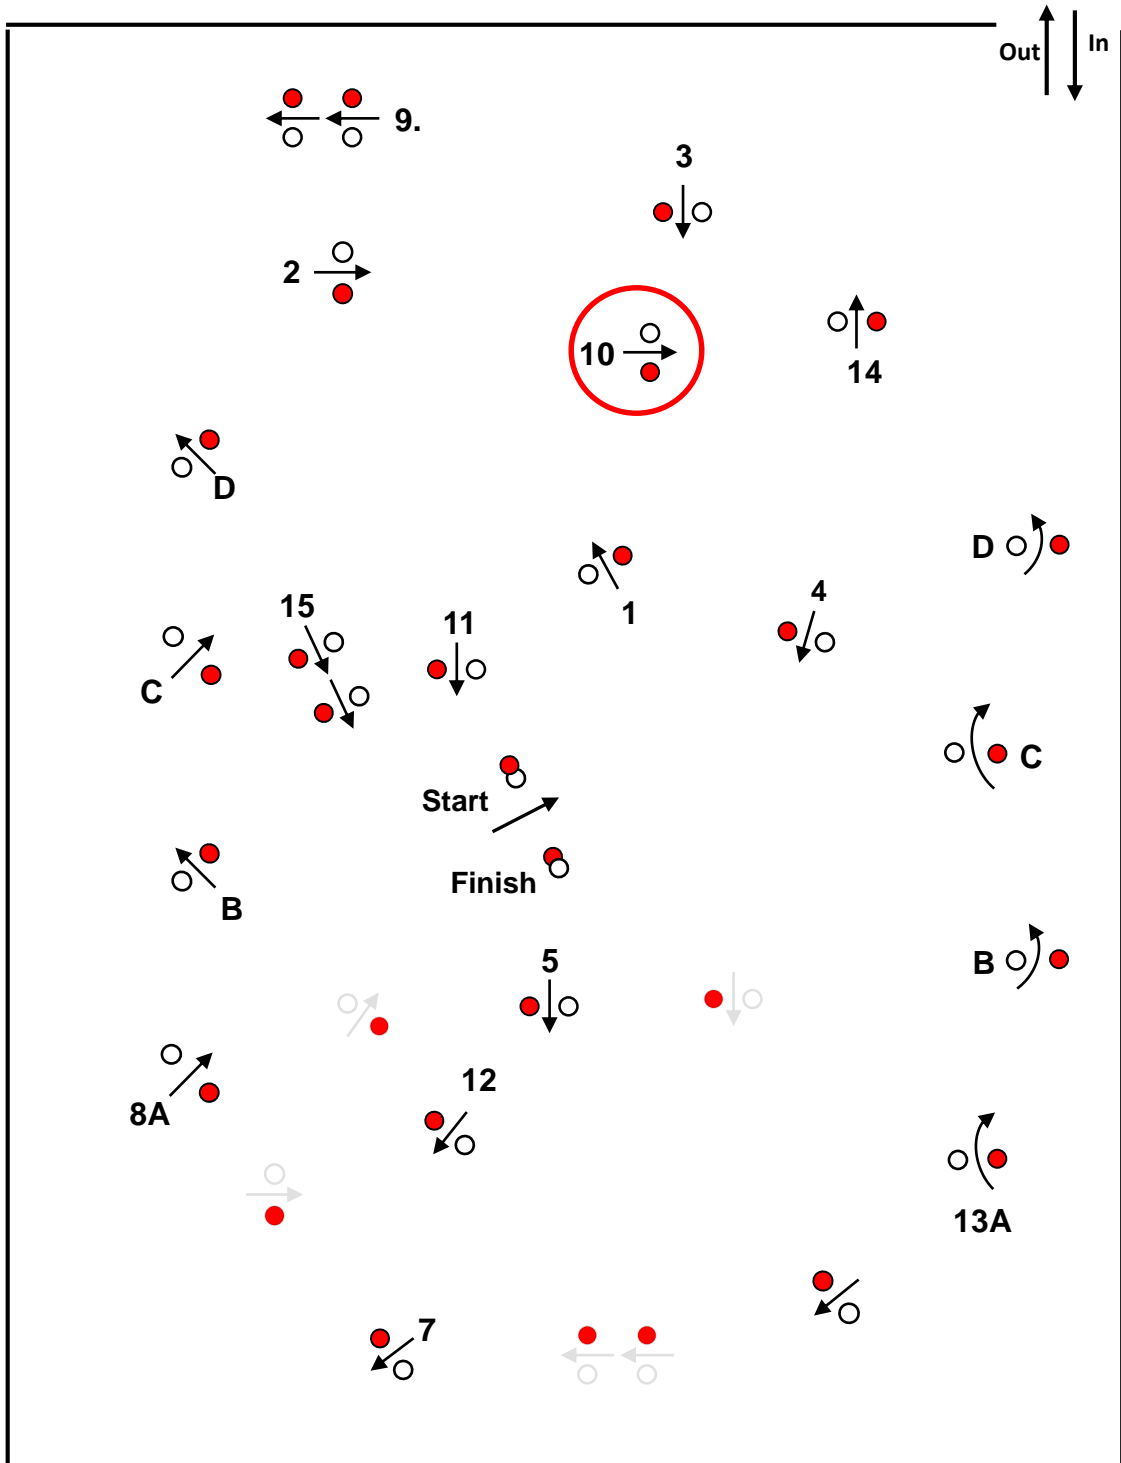

Speed : Length : Time allowed : Time Limit : Obstacles : Width:

	Speed :	Length :	Time allowed :	Time Limit :	Obstacles :	Width:
1-Horse	250 m/min	650 m	156 sec.	312 sec.	1 – 19	160cm (155cm)
2-Horse	250 m/min	680 m	163 sec.	326 sec.	1 – 19	170cm (165cm)
4-Horse	240 m/min	720 m	180 sec.	360 sec.	1 – 19	190cm (185cm)

(155cm)
(155cm)
(160cm)
(155cm)

Speed :

Length :

Time allowed :

Time Limit :

Width:

1-Pony 220 m/min

520 m

142 sec.

284 sec.

Width Carriage +20cm

-5cm

Obstacles : 1 - 15

Judges