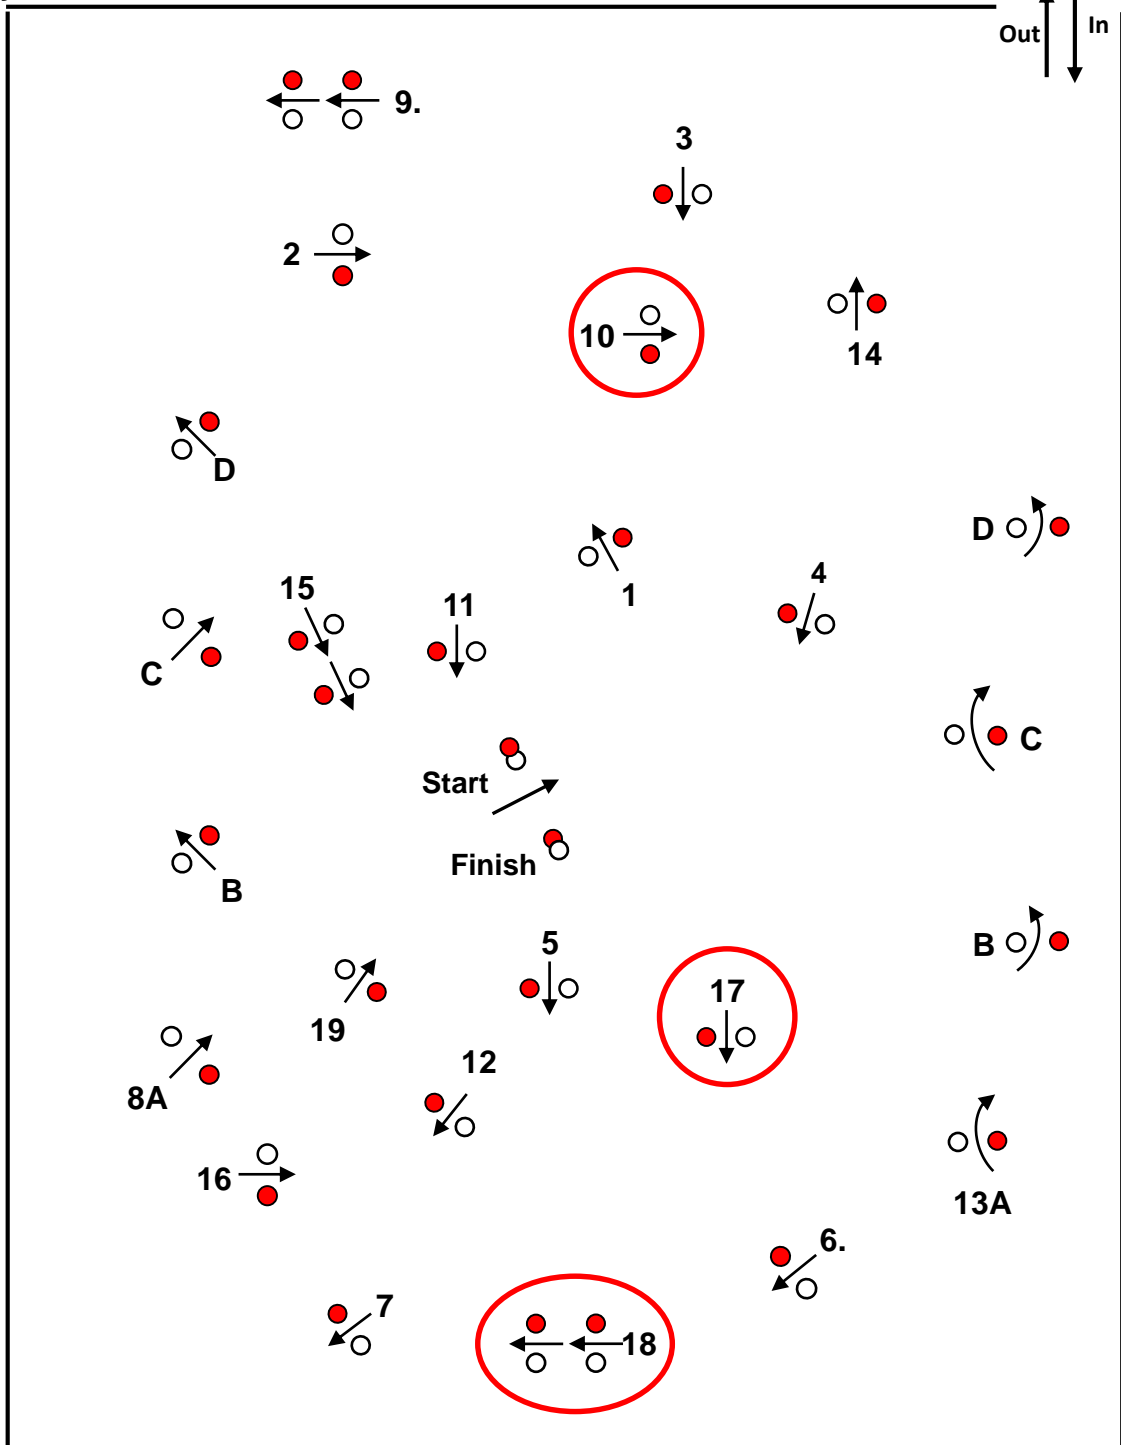

Speed : Length : Time allowed : Time Limit : Obstacles : Width:

	Speed :	Length :	Time allowed :	Time Limit :	Obstacles :	Width:
1-Horse	250 m/min	650 m	156 sec.	312 sec.	1 – 19	160cm (155cm)
2-Horse	250 m/min	680 m	163 sec.	326 sec.	1 – 19	170cm (165cm)
4-Horse	240 m/min	720 m	180 sec.	360 sec.	1 – 19	190cm (185cm)

Judges

	Speed :	Length :	Time allowed :	Time Limit :	Obstacles :	Width:
1-Pony	260 m/min	640 m	148 sec.	296 sec.	1 – 19	160cm
2-Pony	250 m/min	650 m	156 sec.	312 sec.	1 – 19	160cm
4-Pony	240 m/min	680 m	170 sec.	340 sec.	1 – 19	165cm
1-Pony J	240 m/min	650 m	168 sec.	336 sec.	1 – 19	160cm

(155cm)
(155cm)
(160cm)
(155cm)

Speed :

Length :

Time allowed :

Time Limit :

Width:

1-Pony 220 m/min

520 m

142 sec.

284 sec.

Width Carriage +20cm

-5cm

Obstacles : 1 - 15

Judges