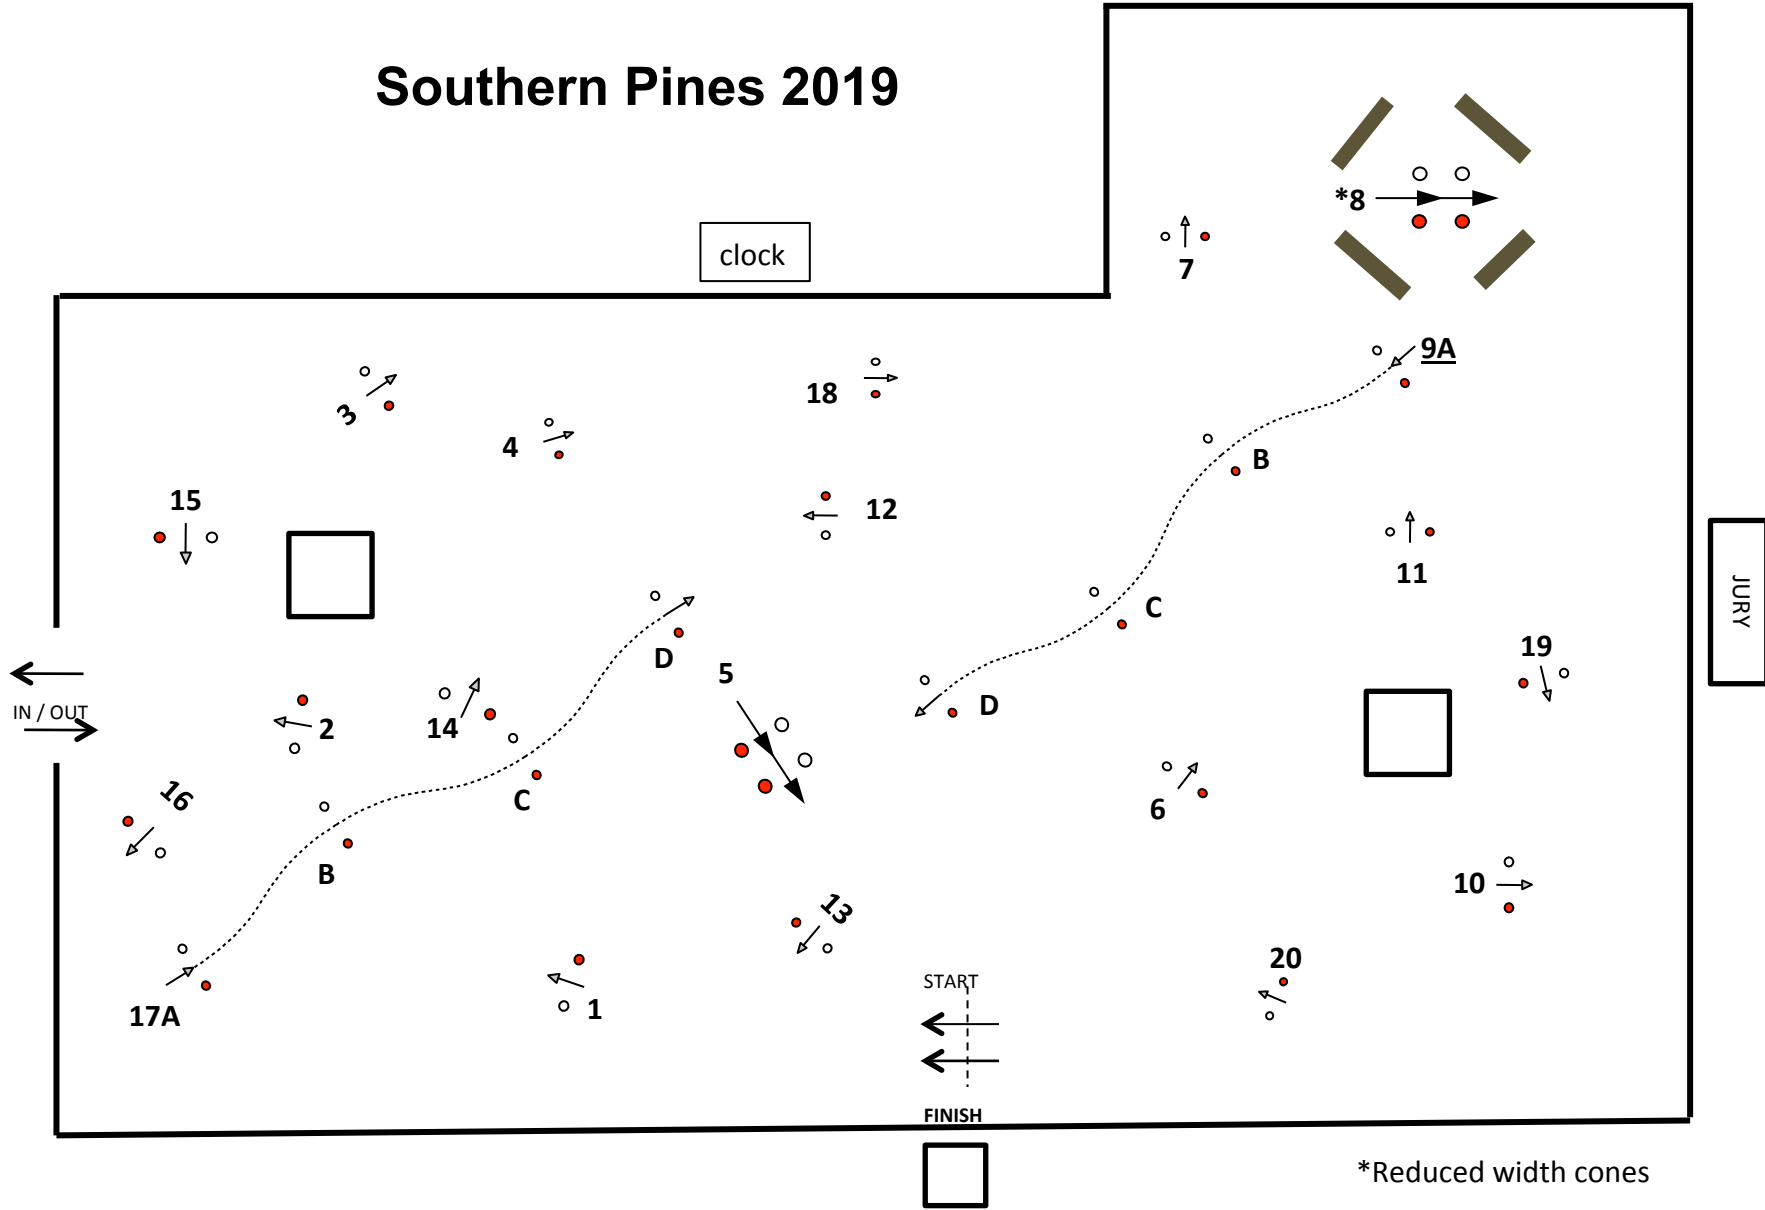

Southern Pines 2019

Horse/Pony singles 575m

Horse/Pony pairs 595m

Horse teams 625m

*Reduced width cones