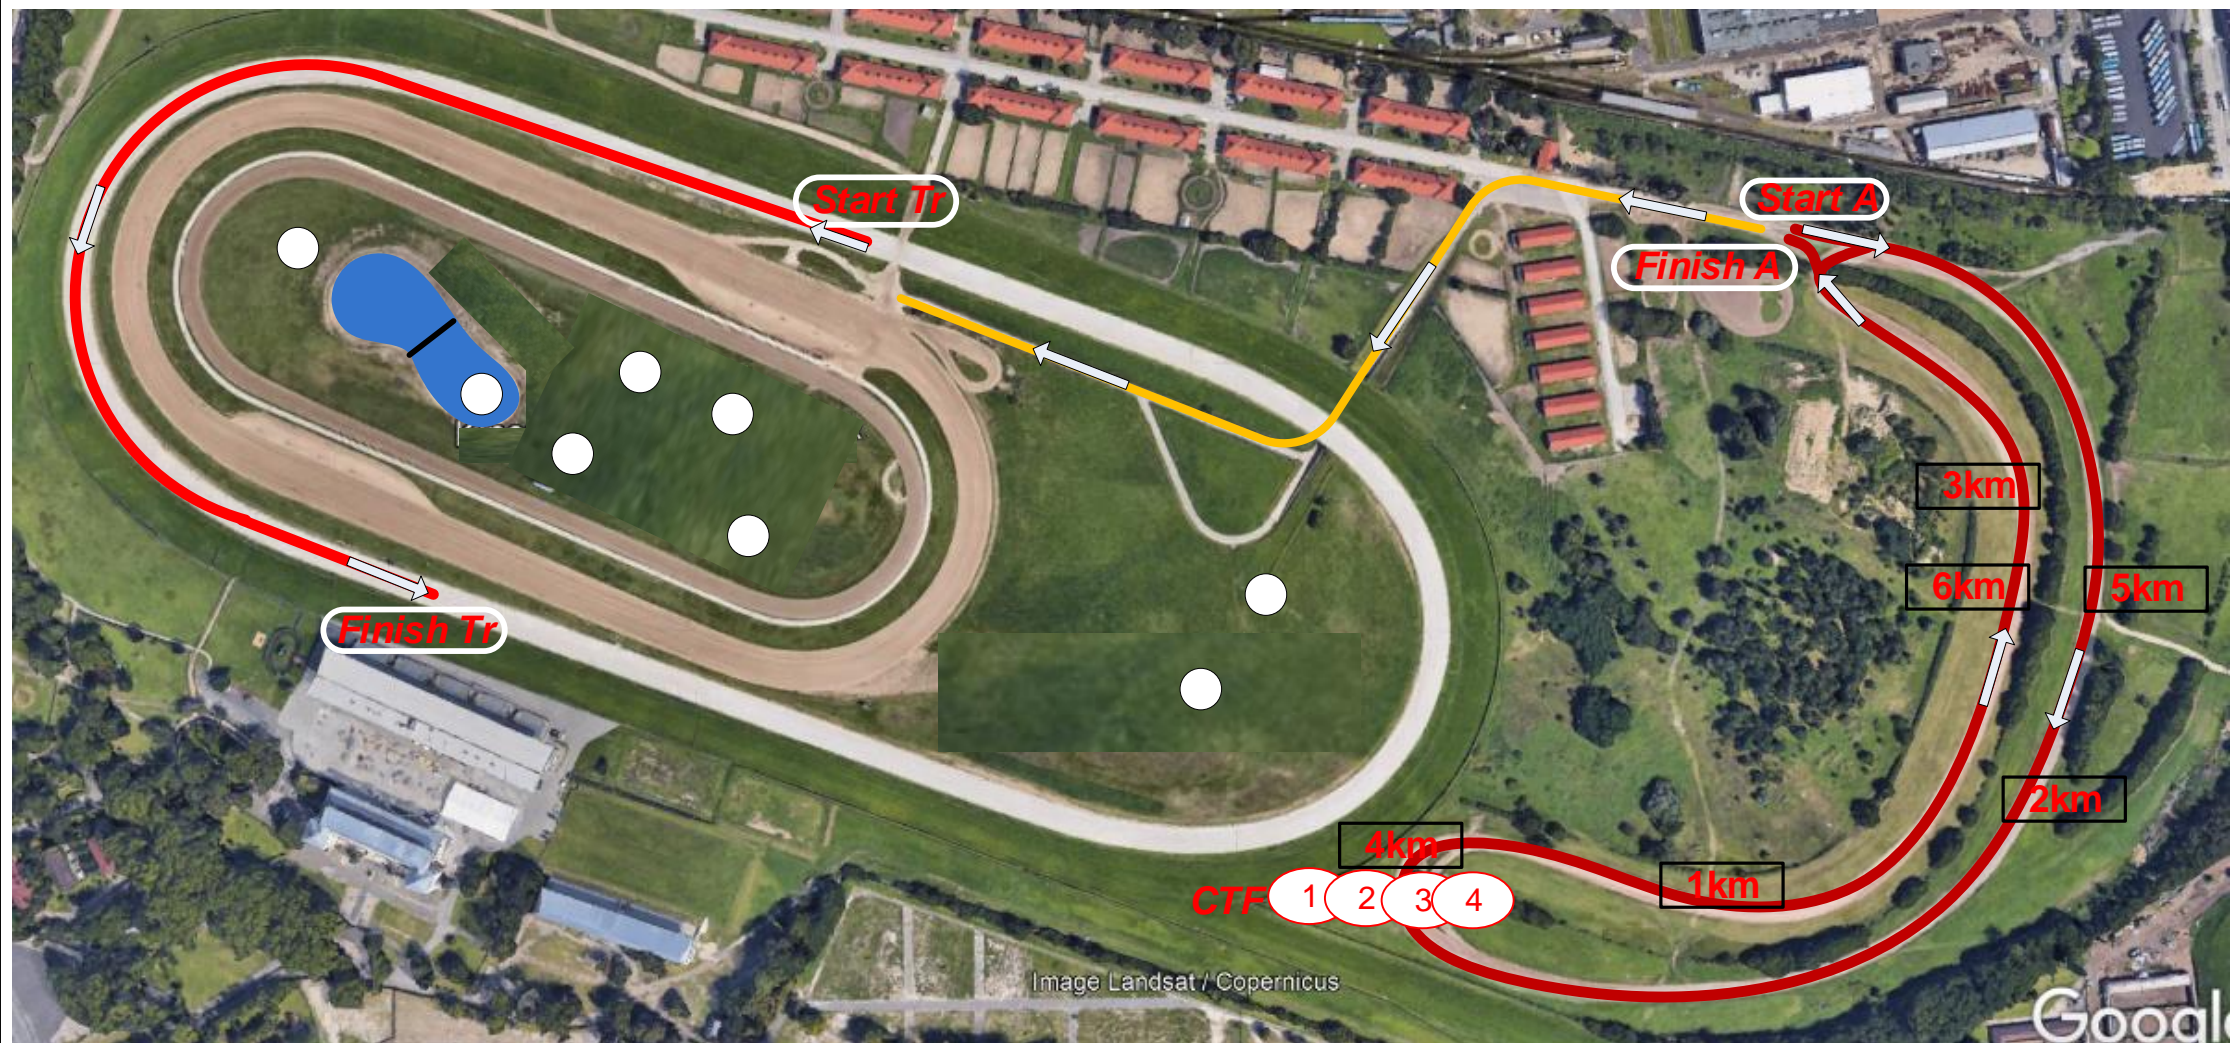

FEI Driving European Championship for Four in Hand - Budapest 2021

<i>MARATHON TIMETABLE</i>			<i>Four in Hand</i>				
Obstacles: 12345678	length (m)	pace	speed in km/h	Minimum time	Time allowed	Maximum time	Obligatory gates
Section A	6.300	free	15	00:23:12	00:25:12	00:30:14	4
Neutral zone	600				00:06:00		
Transfer	800	free			00:08:00	00:09:36	
Rest					00:10:00		
Section B	8.340	Acc. To rules	14	00:32:45	00:35:45	01:11:30	

ECH Budapest

Section A - 6300 m

Transfer 800 m

Section B 8340 m

ECH Budapest

2021

START A

CTF 1

3 Km

Obstacle 4

4 Km

Obstacle 5

5 Km

Obstacle 6

6 Km

Obstacle 7 - 7Km

Obstacle 8

8 Km

300 m

FINISH B

8340 m

Knock down 2

 In / Out

In / Out