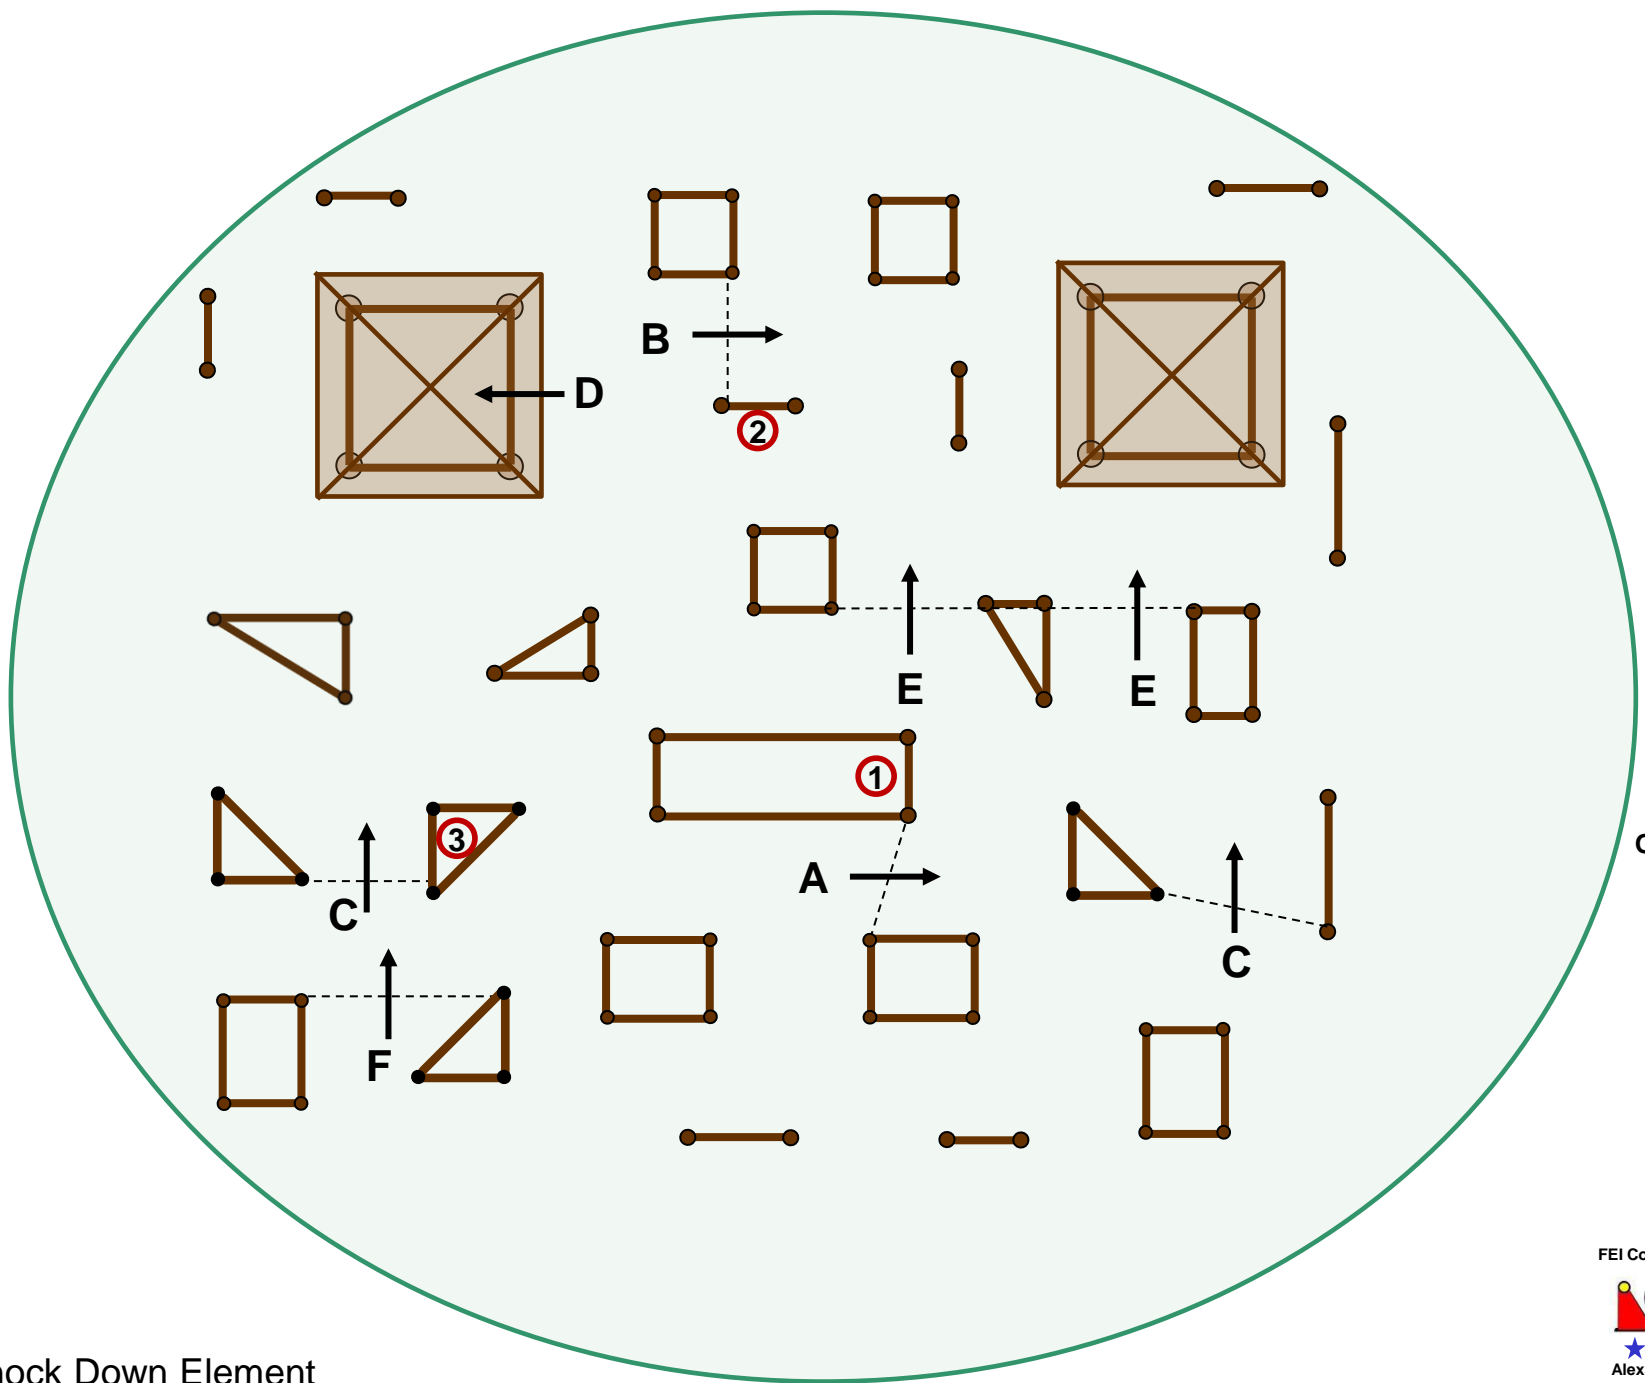

○ 3 Knock Down Element