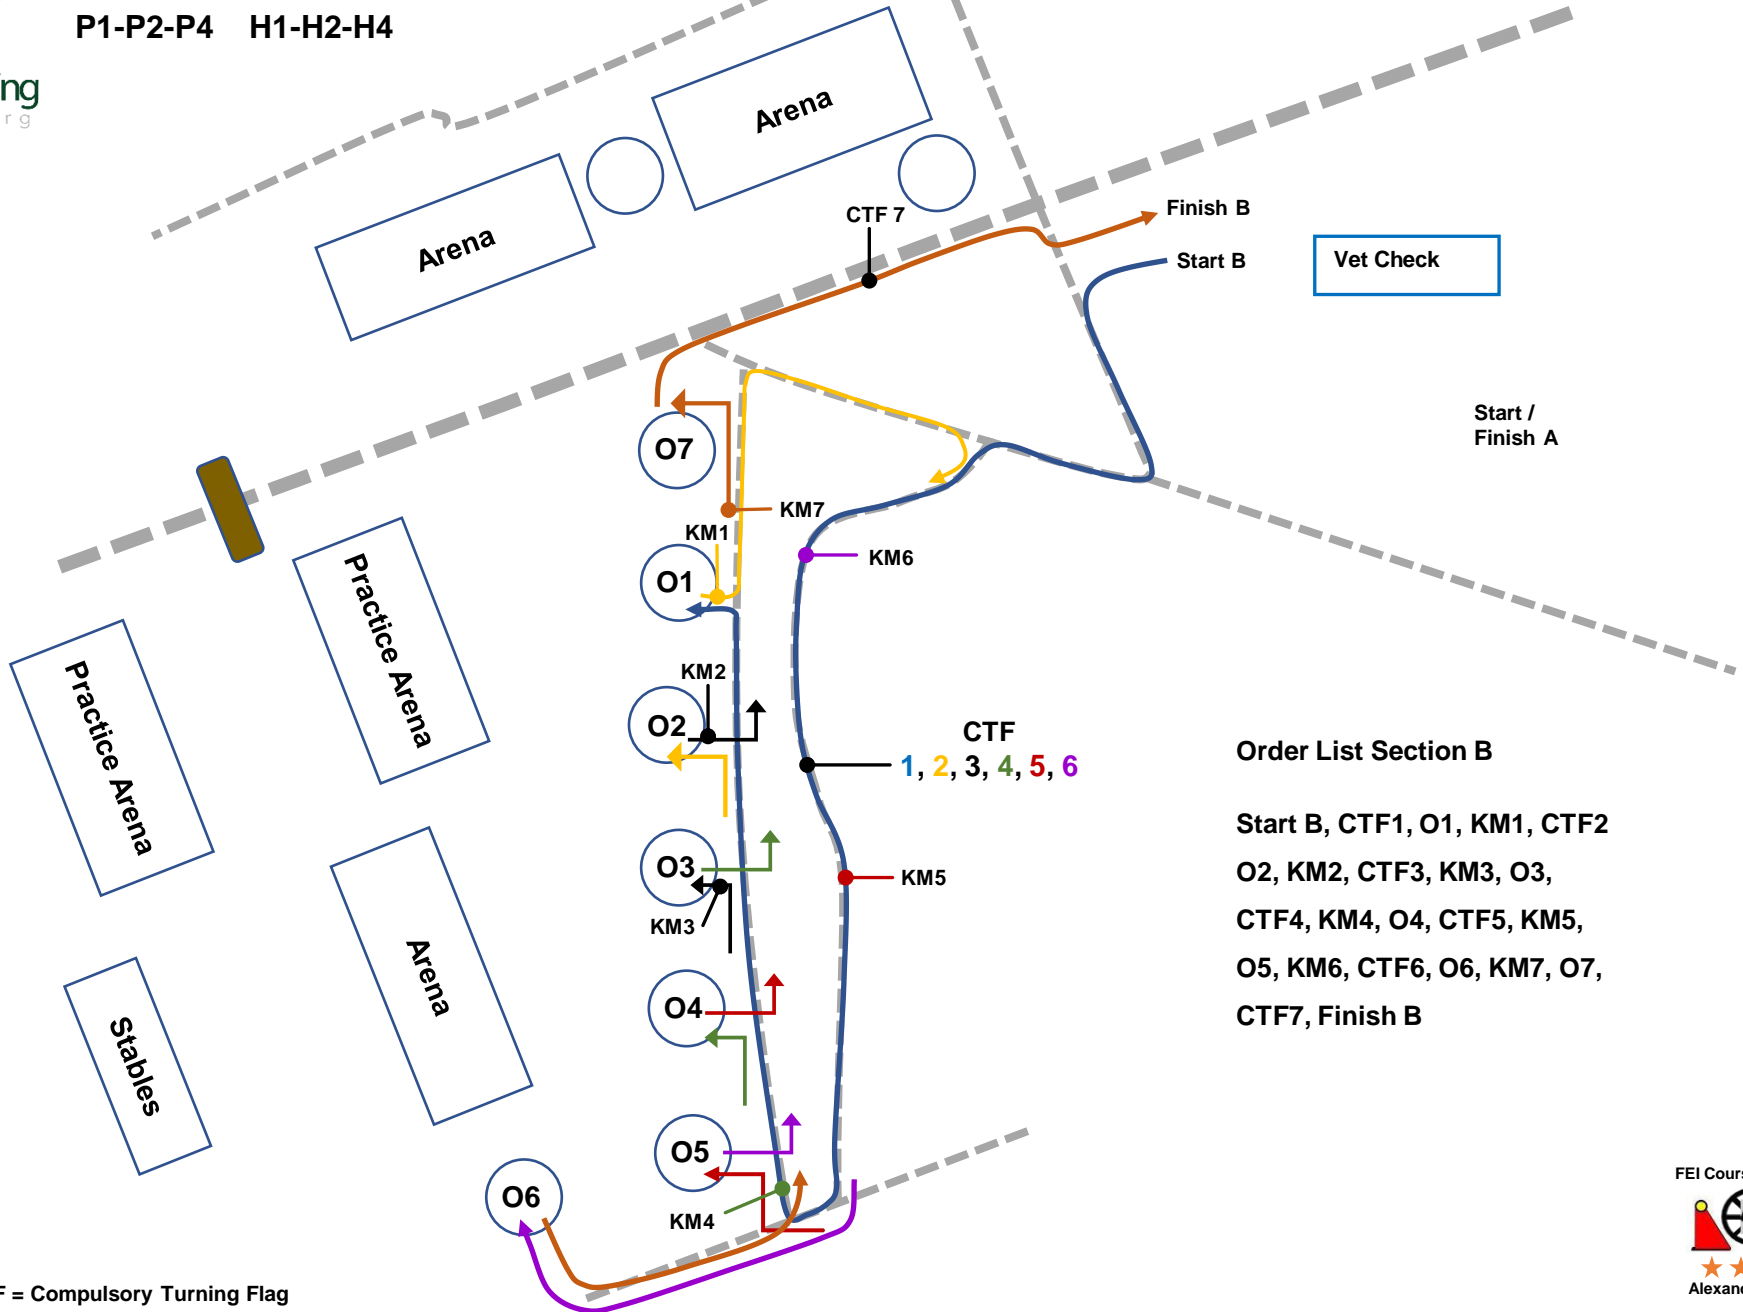

CTF = Compulsory Turning Flag

CAI 3* Kronenberg 2021

P1-P2-P4 H1-H2-H4

Map of the Section „B“

Horse Driving
Kronenberg

Order List Section B

Start B, CTF1, O1, KM1, CTF2
 O2, KM2, CTF3, KM3, O3,
 CTF4, KM4, O4, CTF5, KM5,
 O5, KM6, CTF6, O6, KM7, O7,
 CTF7, Finish B

CTF = Compulsory Turning Flag

CAI 2* Kronenberg 2021

P1-P2-P4 H1-H2-H4 Nat. PE

Map of the Section „B“

Horse Driving
Kronenberg

Order List Section B

Same Kilometermarkers for
CAI 2* 3* Nat. PE

Start B, CTF1, O1, KM1, CTF2
O2 only 1 loop around, KM2,
 CTF3, KM3, O3, CTF4, KM4,
 O4, CTF5, KM5, O5, KM6,
 CTF6, O6, KM7, O7, CTF7,
 Finish B