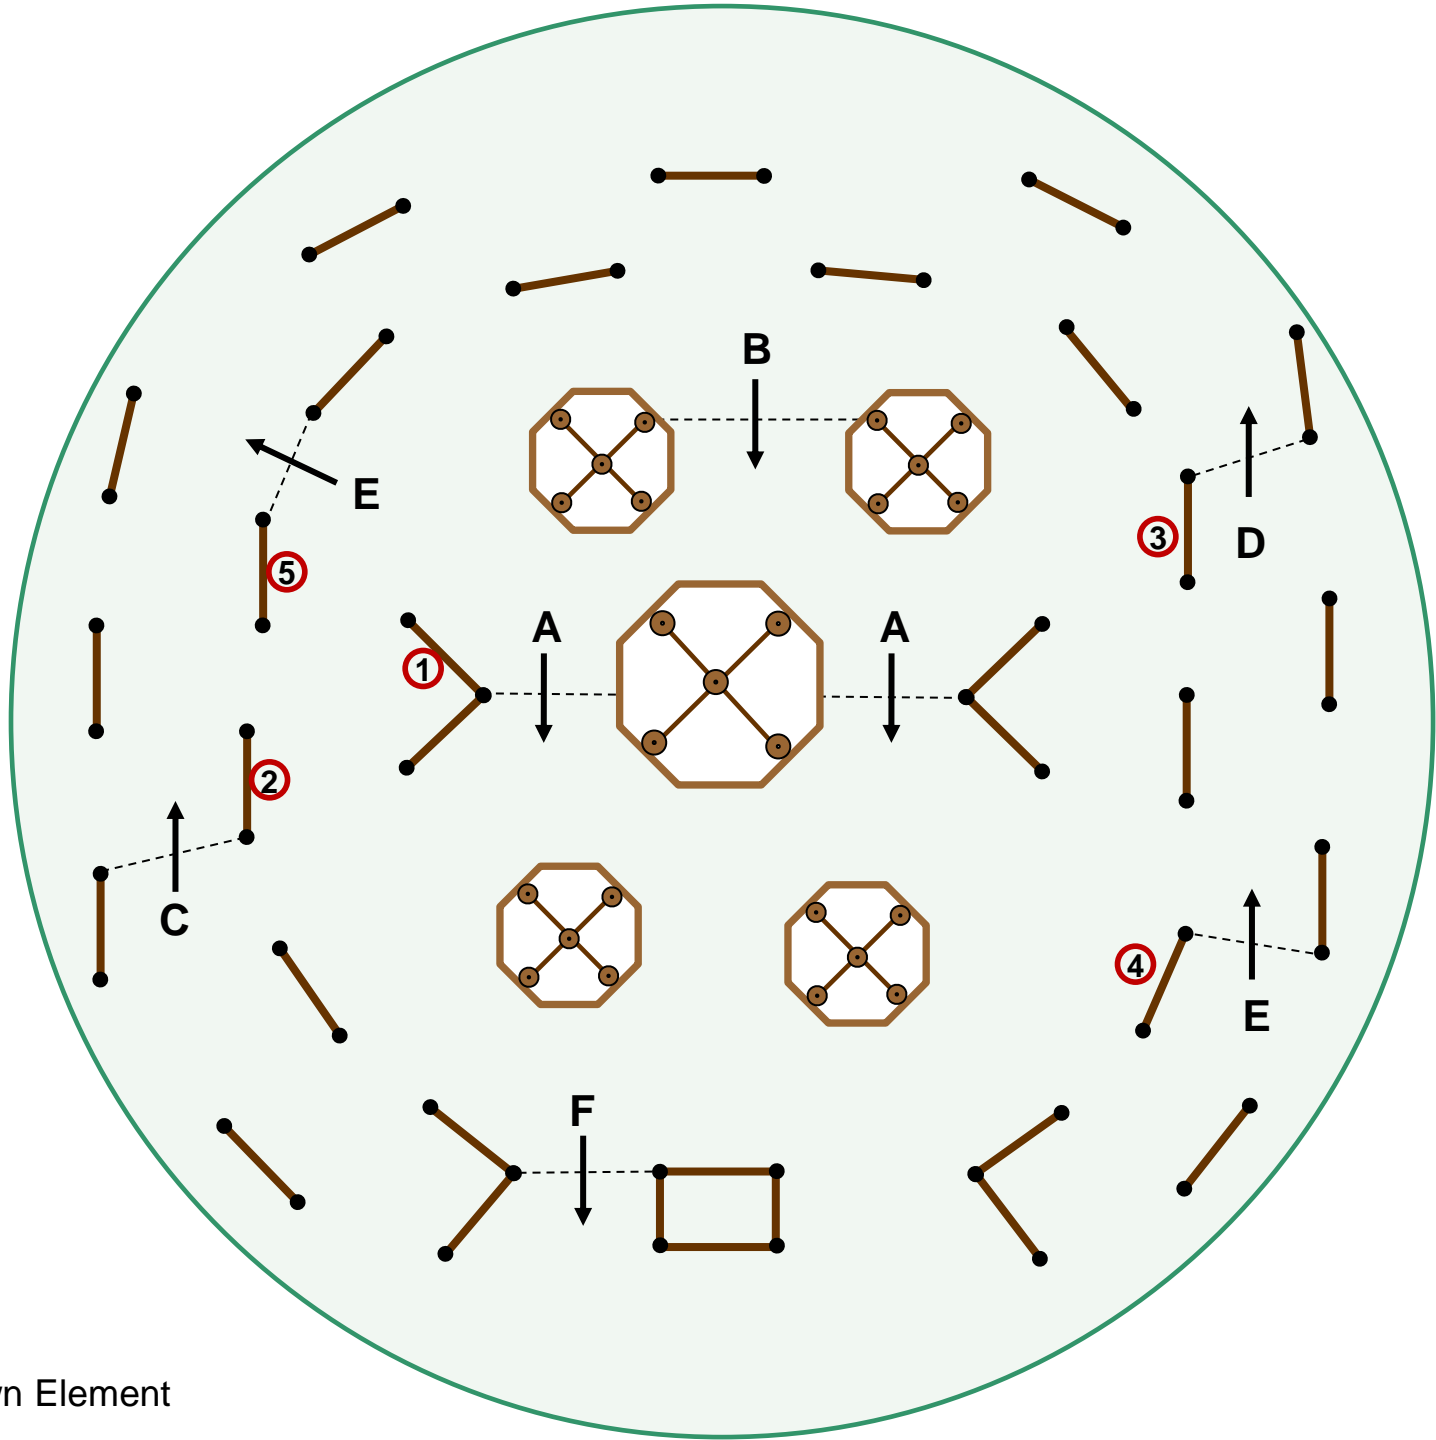

CTF = Compulsory Turning Flag

CAI 2* Kronenberg 2021

P1-P2-P4 H1-H2-H4 Nat. PE

Map of the Section „B“

Horse Driving
Kronenberg

Order List Section B

Same Kilometermarkers for
CAI 2* 3* Nat. PE

Start B, CTF1, O1, KM1, CTF2
O2 only 1 loop around, KM2,
 CTF3, KM3, O3, CTF4, KM4,
 O4, CTF5, KM5, O5, KM6,
 CTF6, O6, KM7, O7, CTF7,
 Finish B

CTF = Compulsory Turning Flag

○ 3 Knock Down Element

○ 4 Knock Down Element

○ 5 Knock Down Element

○ 8 Knock Down Element

07

Horse Driving
Kronenberg

○ 4 Knock Down Element