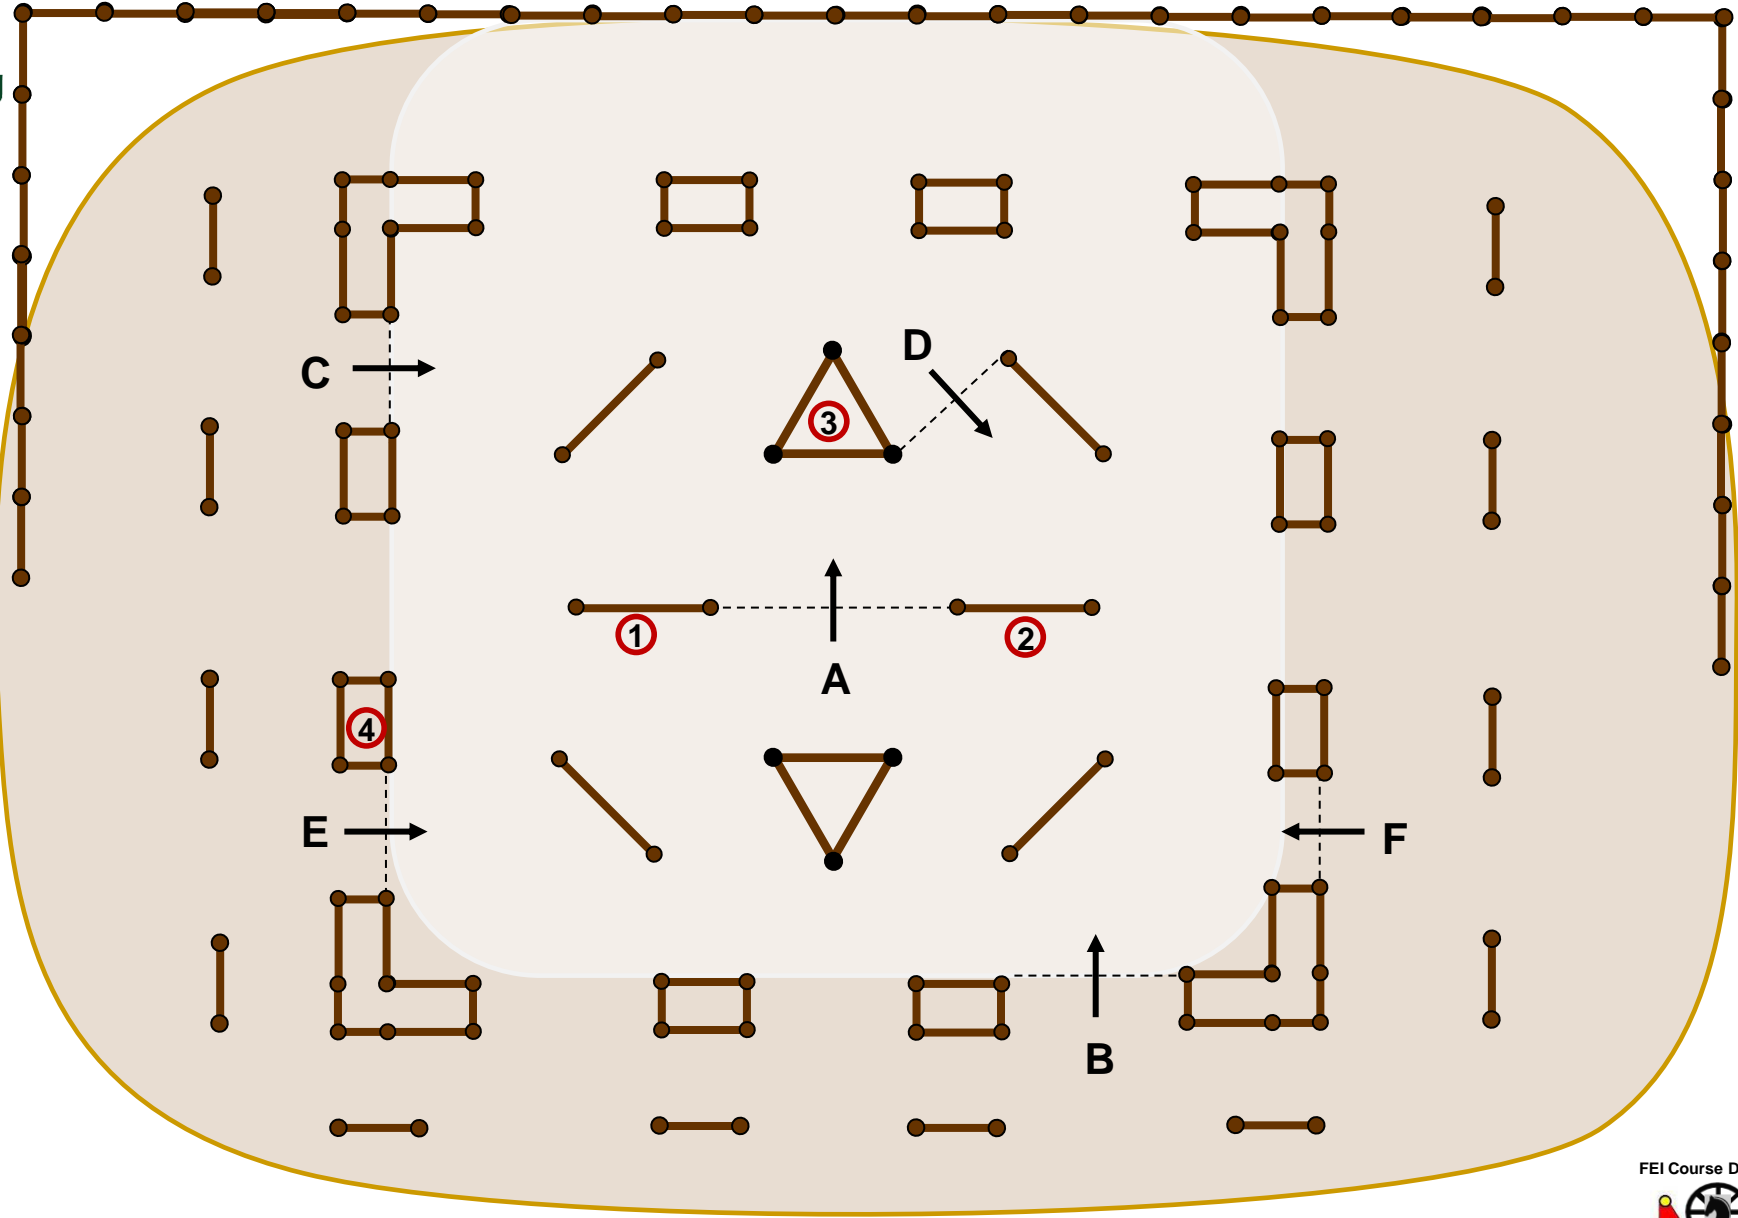

07

Horse Driving
Kronenberg

○ 4 Knock Down Element