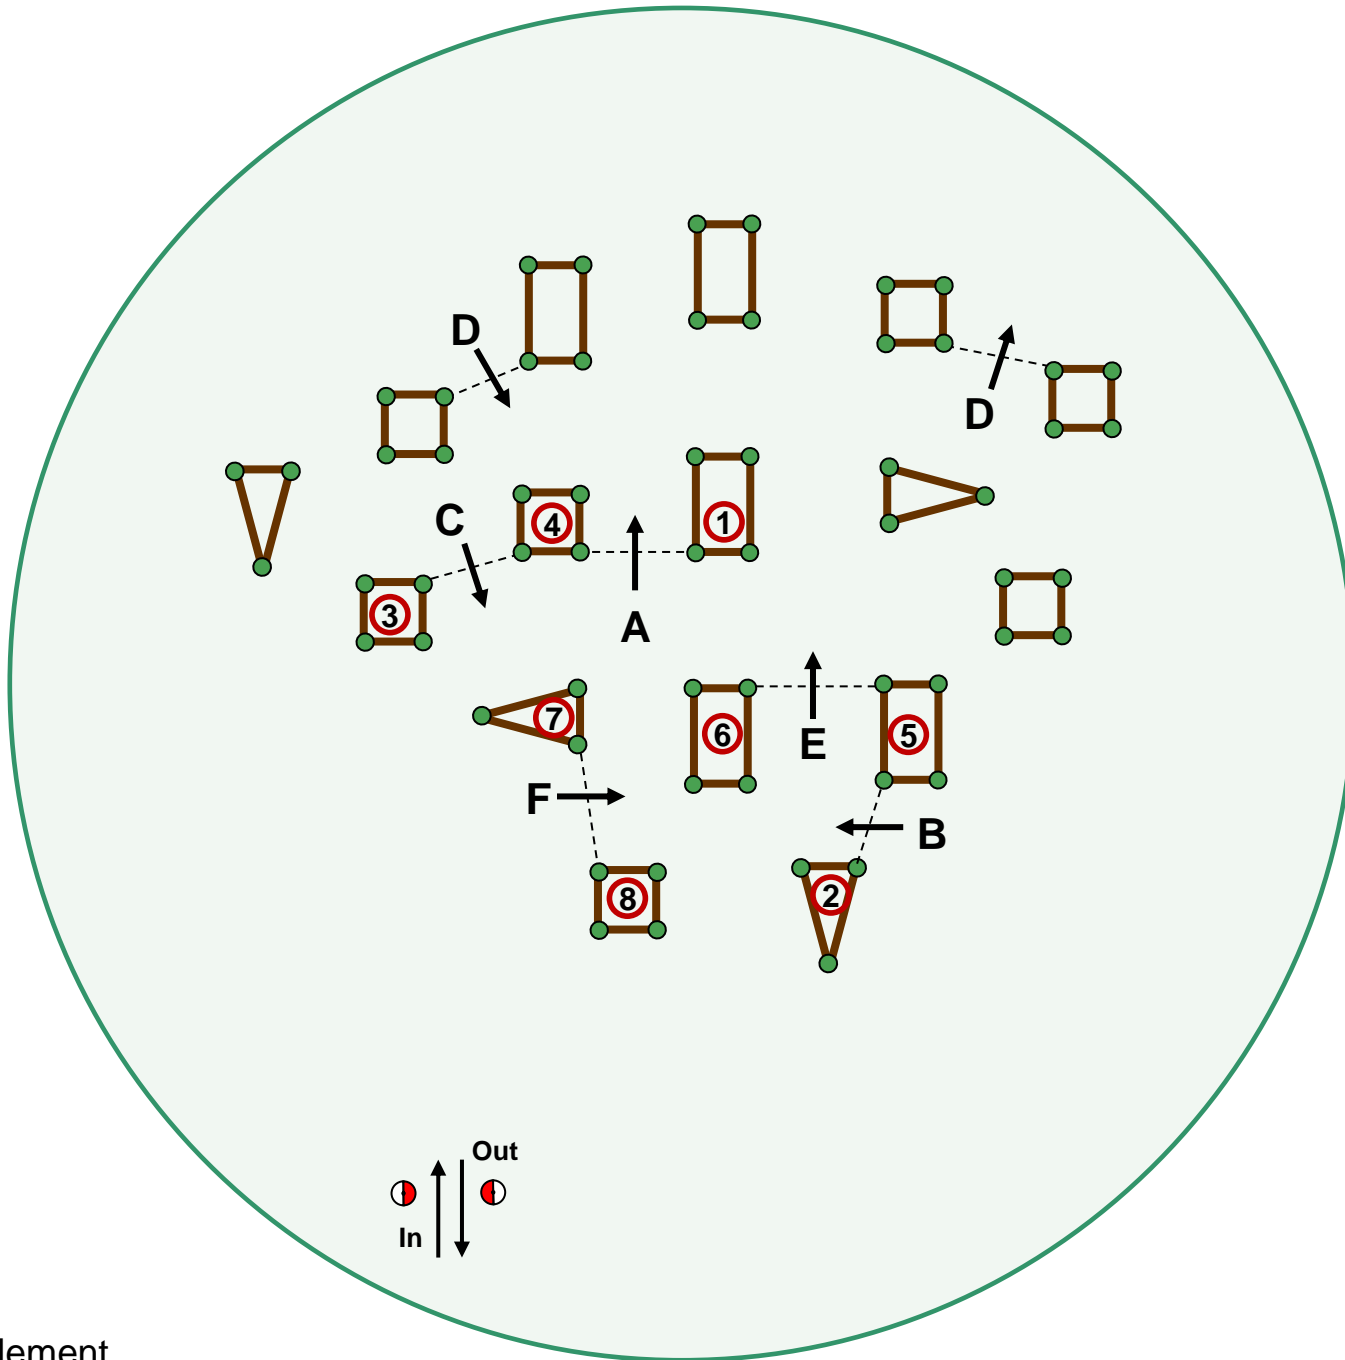

1- / 2- / 4- Ponies

Section	Distance	Speed	Time Allowed	Minimum Time	Time Limit	CTF	Obstacles
Neutral from Stables to Start	800 m		10 min				
A	6.700 m	11 km/h	36 min 35 sek	34 min 35 sek	43 min 51 sek		
Vet-Check			10 min				
B	7.660 m	13 km/h	35 min 20 sek	32 min 20 sek	70 min 40 sek	1 - 7	3* : O1 - O7 2*, PE : O1, O2 only 1 loop around , O3 - O7

CTF = Compulsory Turning Flag

CAI 3* Kronenberg 2021

P1-P2-P4 H1-H2-H4

Map of the Section „B“

Horse Driving
Kronenberg

Order List Section B

Start B, CTF1, O1, KM1, CTF2
 O2, KM2, CTF3, KM3, O3,
 CTF4, KM4, O4, CTF5, KM5,
 O5, KM6, CTF6, O6, KM7, O7,
 CTF7, Finish B

CTF = Compulsory Turning Flag

CAI 2* Kronenberg 2021

P1-P2-P4 H1-H2-H4 Nat. PE

Map of the Section „B“

Horse Driving
Kronenberg

Order List Section B

Same Kilometermarkers for
CAI 2* 3* Nat. PE

Start B, CTF1, O1, KM1, CTF2
O2 only 1 loop around, KM2,
 CTF3, KM3, O3, CTF4, KM4,
 O4, CTF5, KM5, O5, KM6,
 CTF6, O6, KM7, O7, CTF7,
 Finish B

CTF = Compulsory Turning Flag

○ 3 Knock Down Element

○ 4 Knock Down Element

○ 5 Knock Down Element

○ 8 Knock Down Element

07

Horse Driving
Kronenberg

○ 4 Knock Down Element