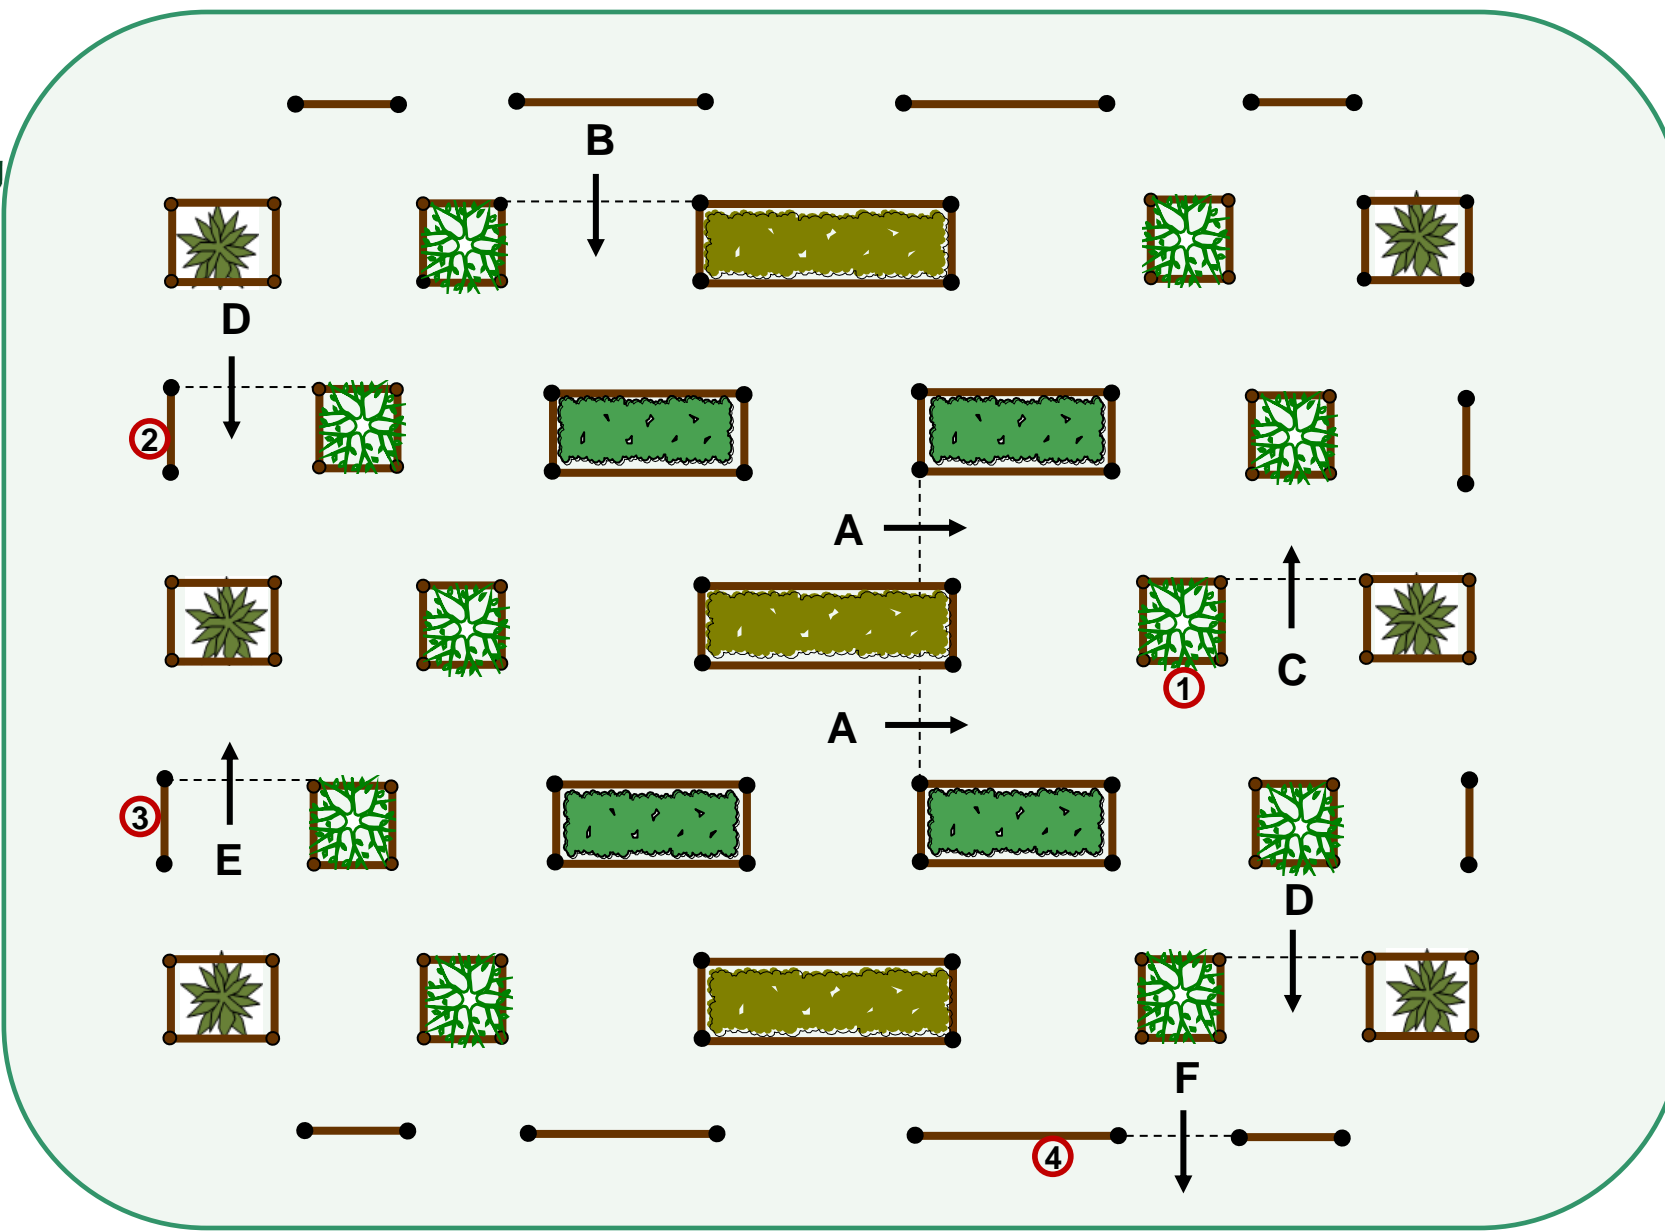

○ 4 Knock Down Element