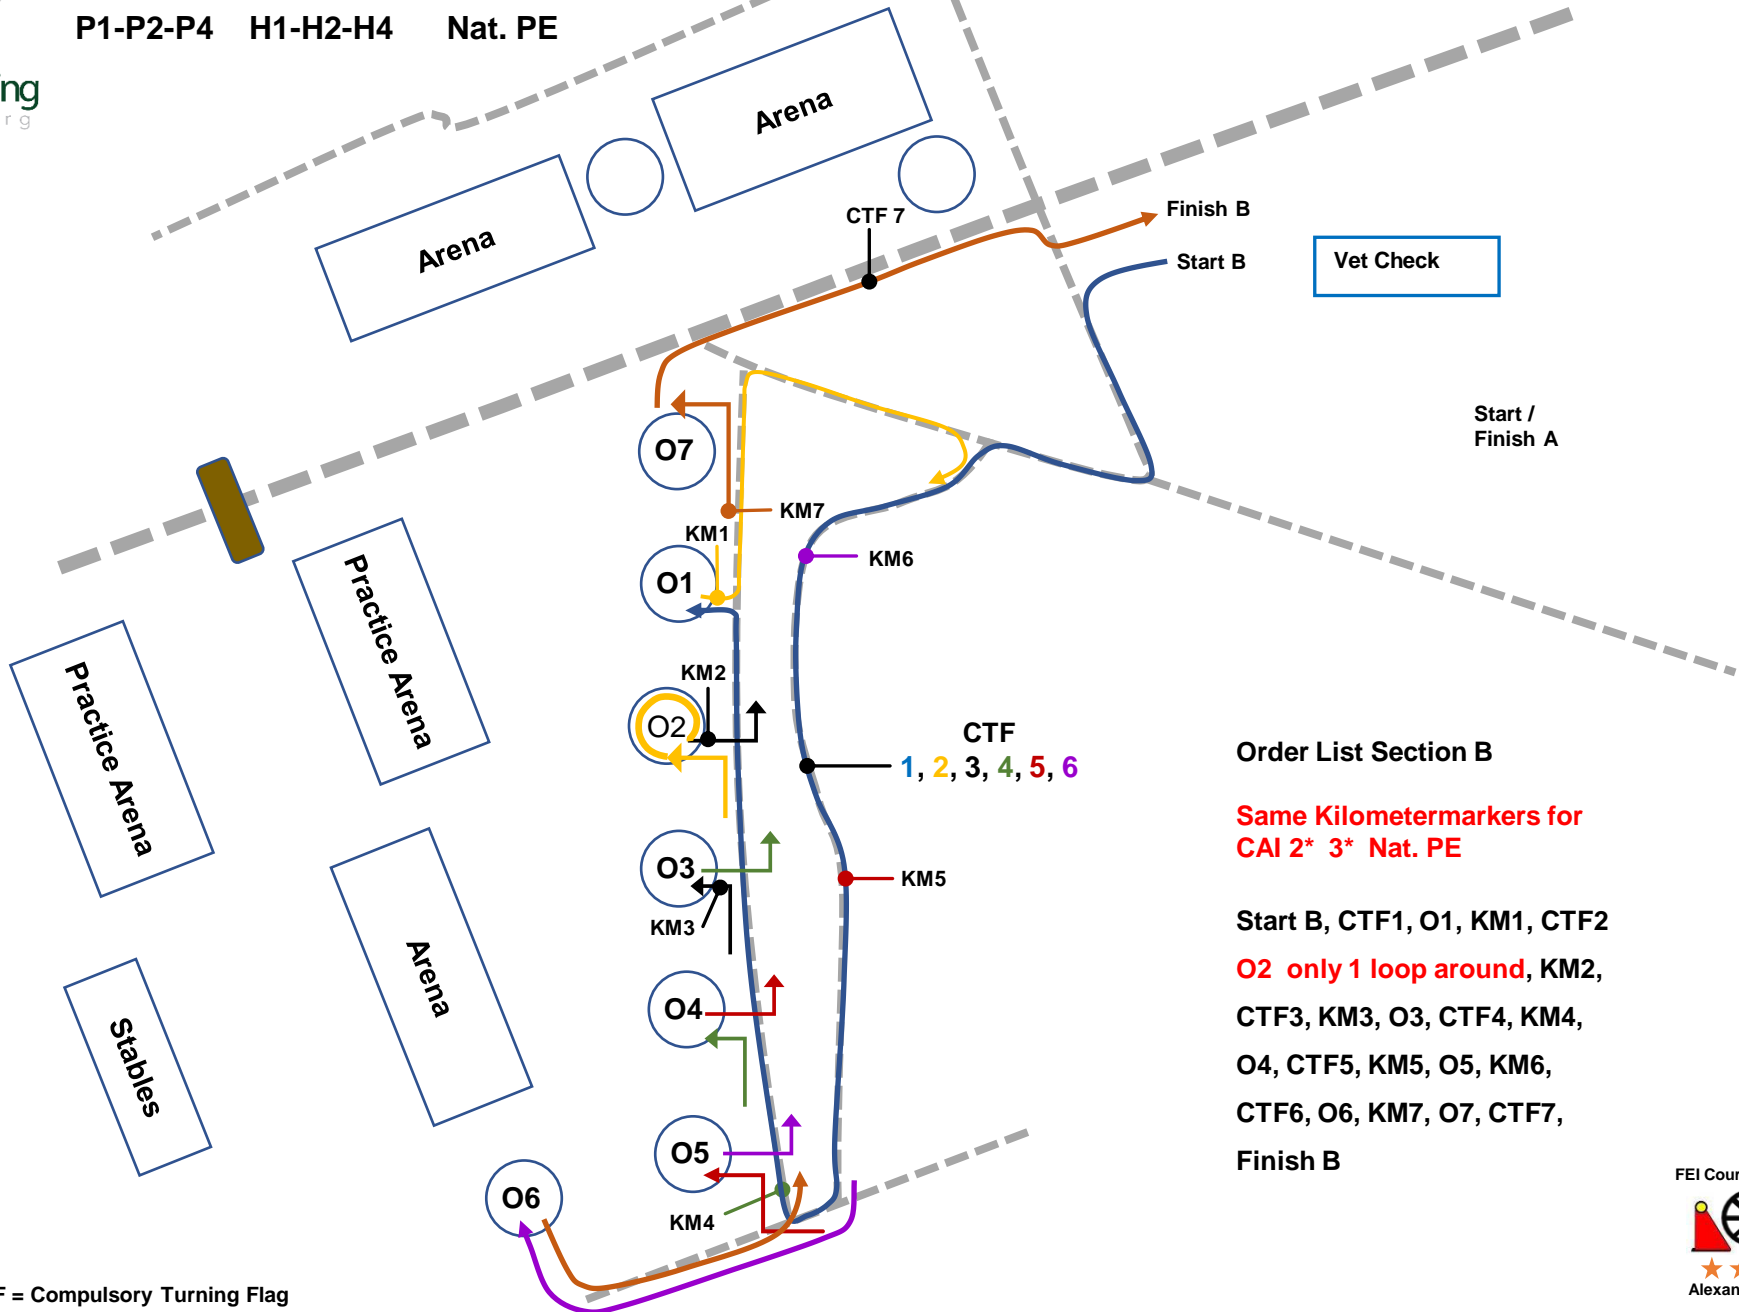

CTF = Compulsory Turning Flag

CAI 3* Kronenberg 2021

P1-P2-P4 H1-H2-H4

Map of the Section „B“

Horse Driving
Kronenberg

Order List Section B

Start B, CTF1, O1, KM1, CTF2
 O2, KM2, CTF3, KM3, O3,
 CTF4, KM4, O4, CTF5, KM5,
 O5, KM6, CTF6, O6, KM7, O7,
 CTF7, Finish B

CTF = Compulsory Turning Flag

CAI 2* Kronenberg 2021

P1-P2-P4 H1-H2-H4 Nat. PE

Map of the Section „B“

Horse Driving
Kronenberg

Order List Section B

Same Kilometermarkers for
CAI 2* 3* Nat. PE

Start B, CTF1, O1, KM1, CTF2
O2 only 1 loop around, KM2,
 CTF3, KM3, O3, CTF4, KM4,
 O4, CTF5, KM5, O5, KM6,
 CTF6, O6, KM7, O7, CTF7,
 Finish B

CTF = Compulsory Turning Flag

○ 3 Knock Down Element

○ 4 Knock Down Element

○ 5 Knock Down Element

○ 8 Knock Down Element

07

Horse Driving
Kronenberg

○ 4 Knock Down Element