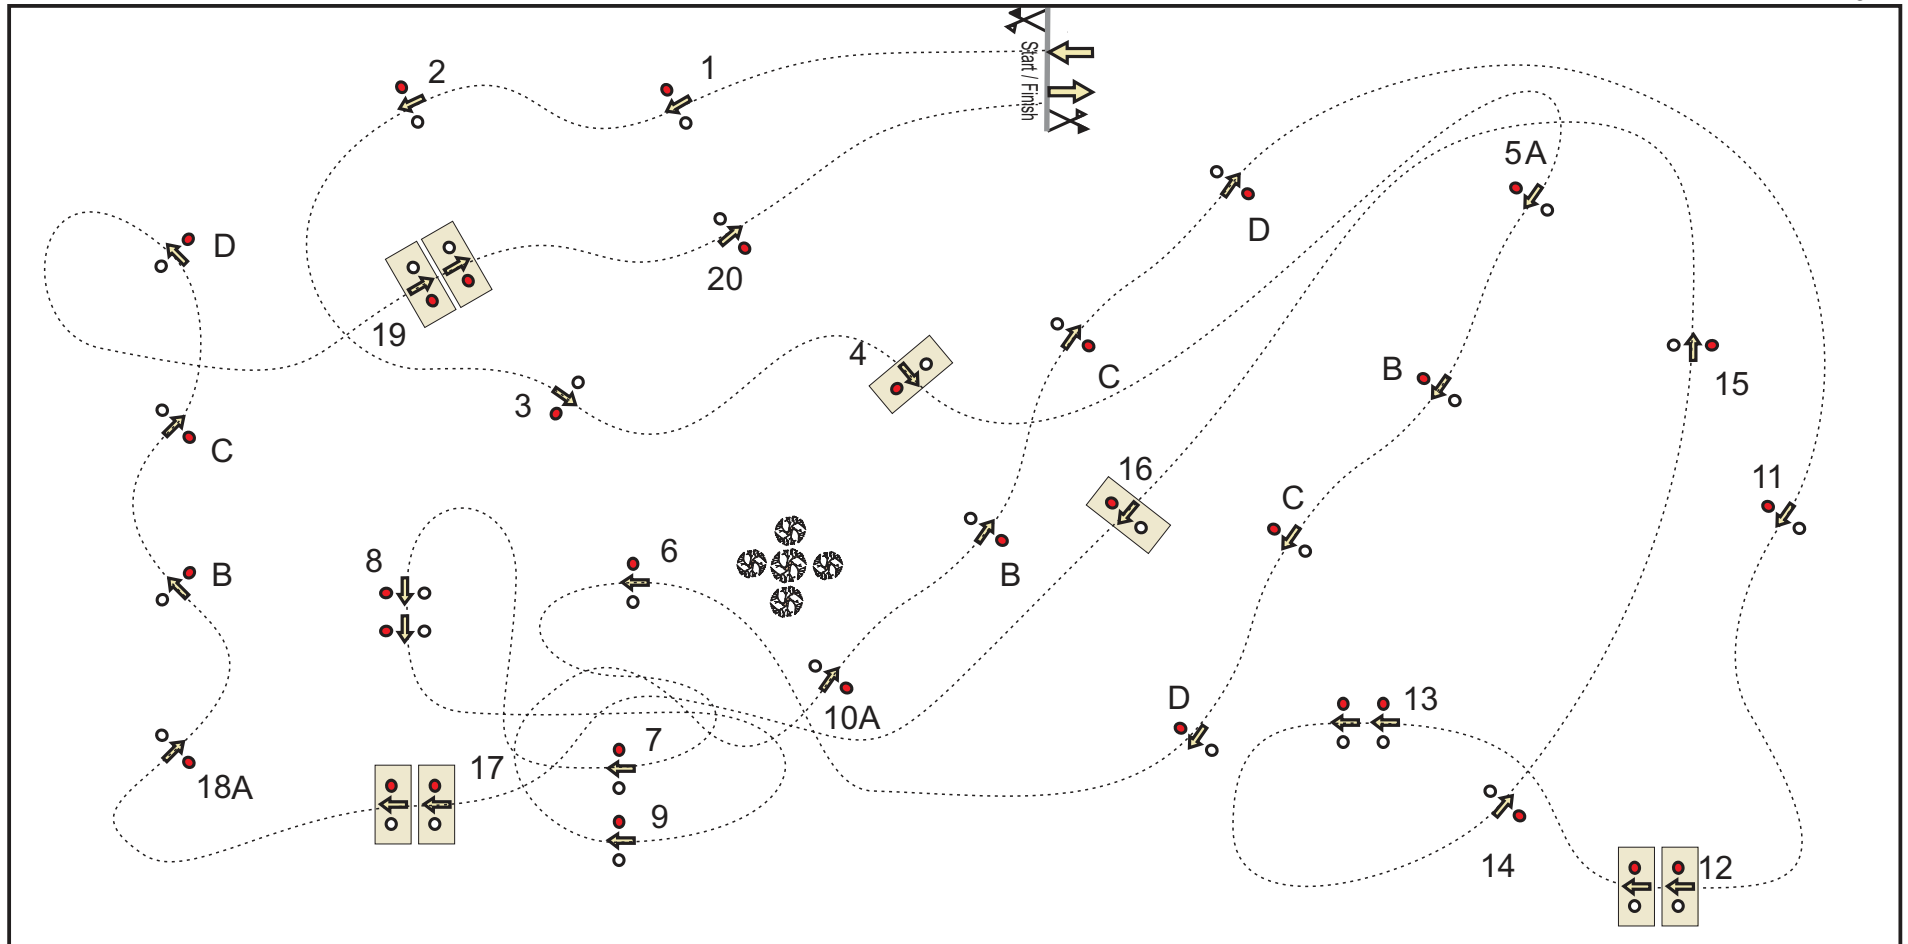

Cones FEI Driving World Championship for Pairs Limburg 2021

Jury

Horse Pairs

Speed: 250 m/min
Face: 170 cm
Length: 705 m
Time Allowed: 170 sec
Time Limit: 340 sec

 = Width: +/- 5 cm