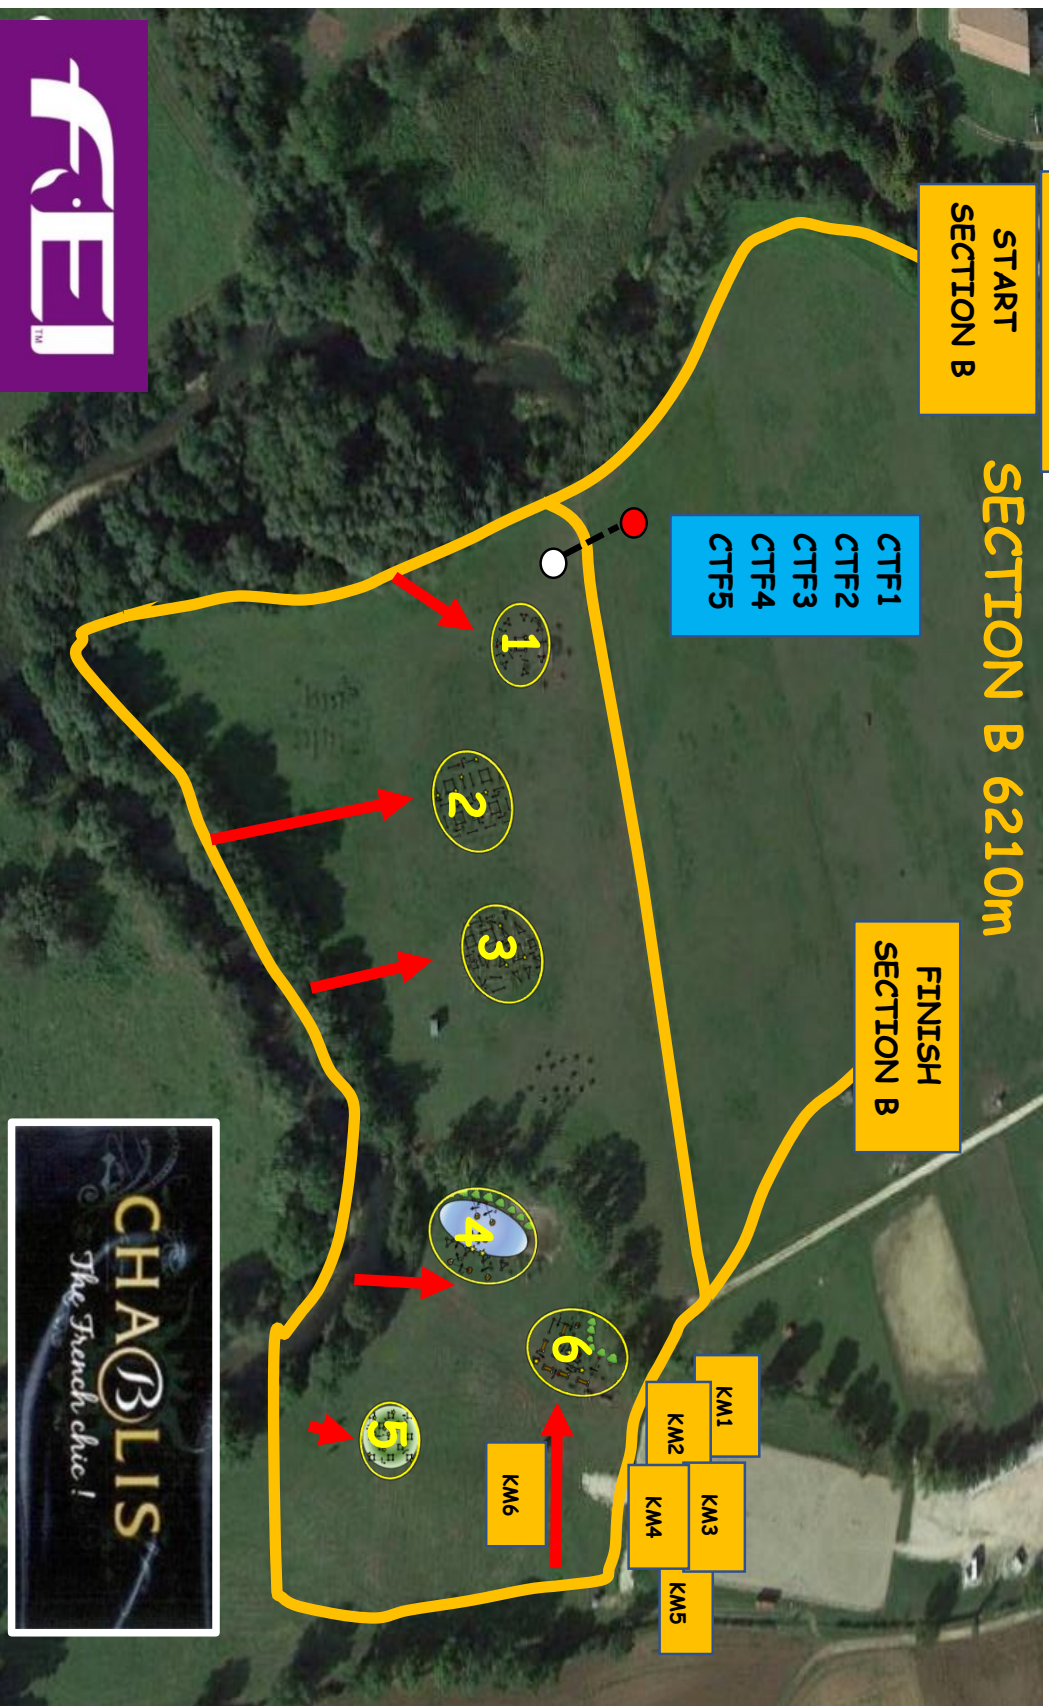

CAI 2* :

OBSTACLES

1, 2, 3, 4, 5, 6

CAI 3* :

OBSTACLES

1, 2, 3, 4, 5, 6, 7

CAI 2* CHABLIS 2022

REST AREA

START SECTION B

SECTION B 6210m

FINISH SECTION B

CTF1
CTF2
CTF3
CTF4
CTF5

KM1
KM2
KM3
KM4
KM5
KM6

ROAD BOOK

CAI3* CHABLIS 2022

Start Section B

Obs 1	KM1
CTF1	CTF1
Obs 2	KM2
CTF2	CTF2
Obs 3	KM3
CTF3	CTF3
Obs 4	KM4
CTF4	CTF4
Obs 5	KM5
CTF5	CTF5
Obs 6	KM6
Finish Section B	