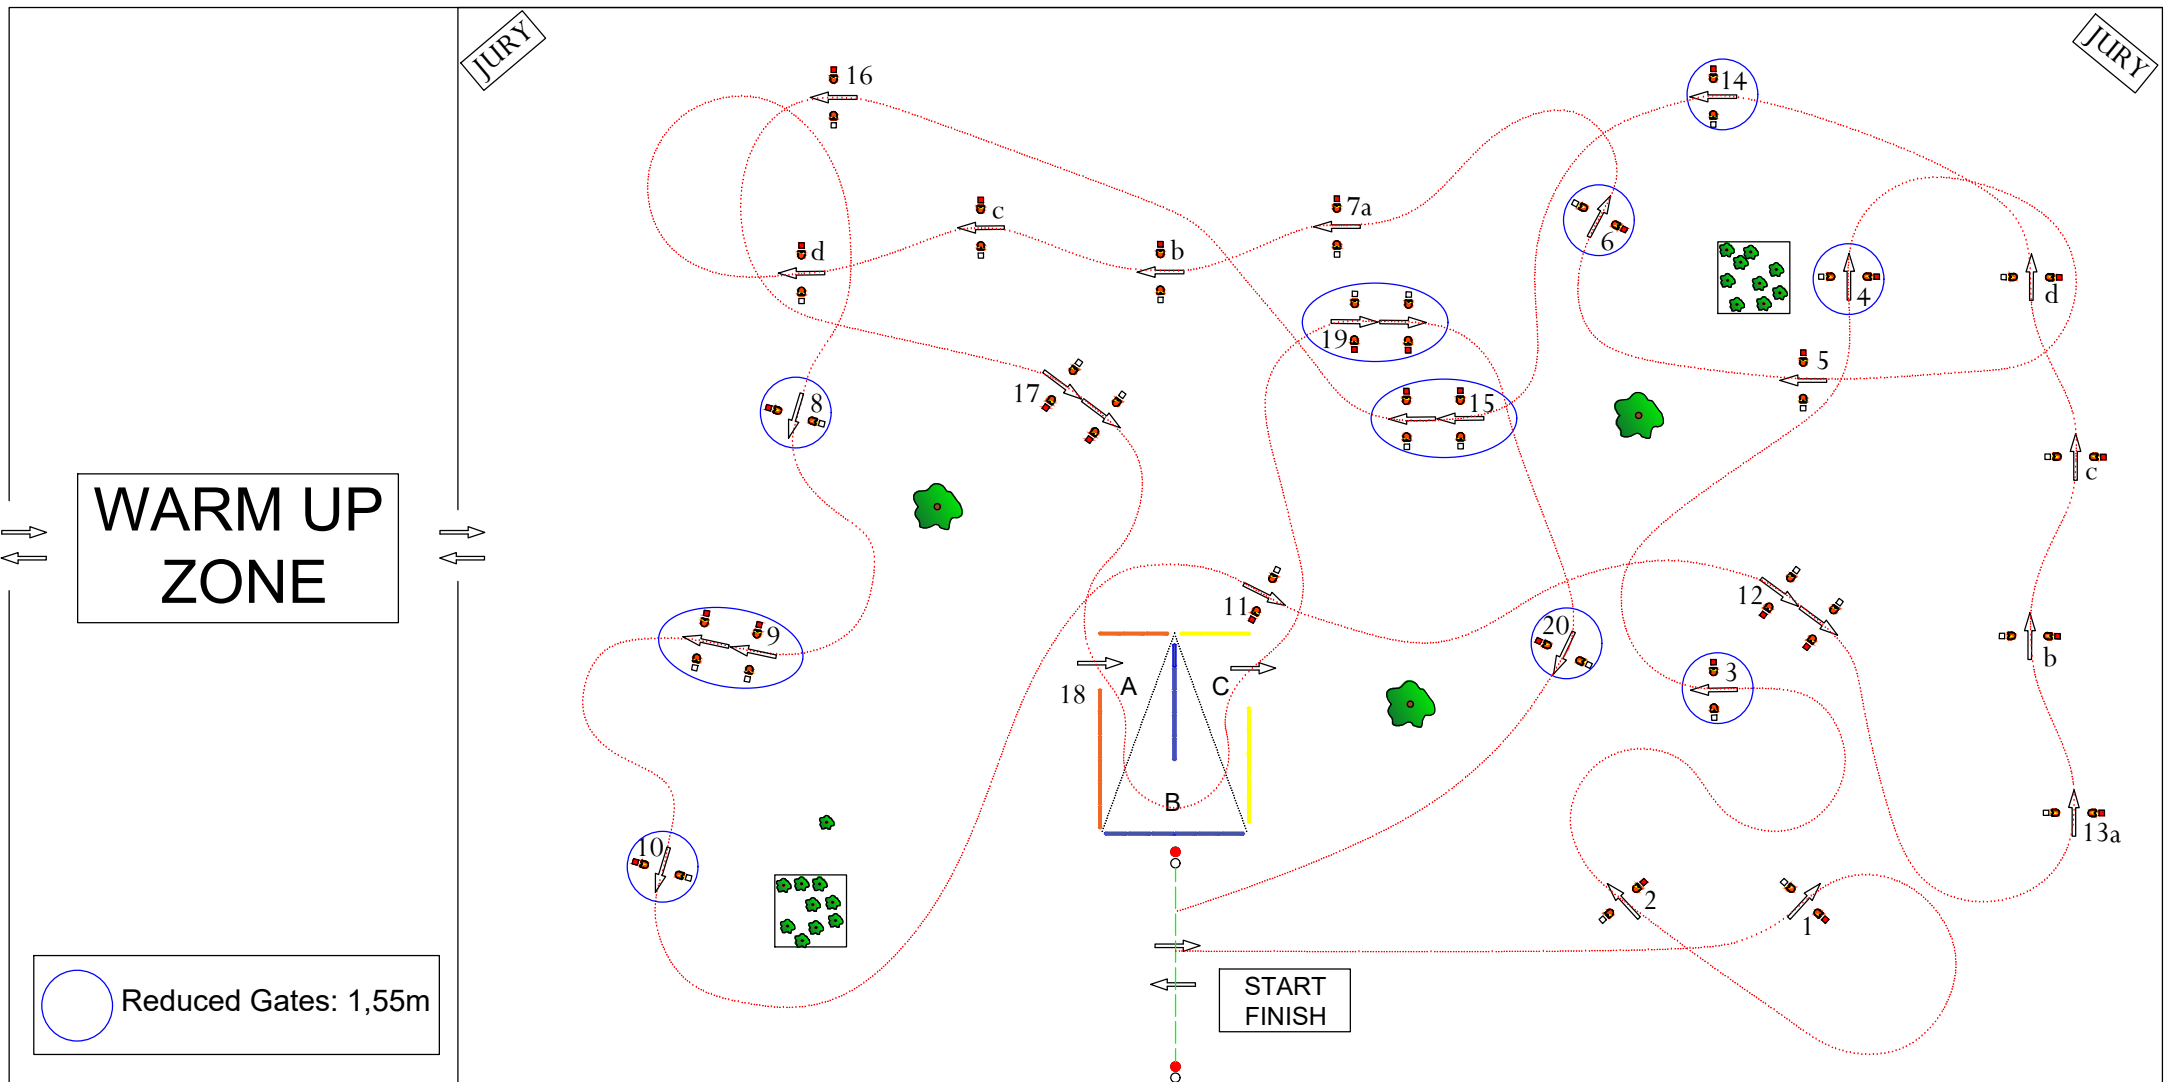

Haras national du Pin

FEI Driving World Championship for Singles 2022

Gates 1 to 20 Gates: 1,60m Dist: 650m Speed: 250 m/min
 Time Allowed: 2m 36s (156s) Time Limit: 5m 12s (312s)

C.D.: Johan Jacobs
 Bruno Kempf
 Javier Pérez Maqueda

PGJ Bert Jambon: CD Johan Jacobs:

JURY

Course Walk: From 07:30 to 09:15
 Horse Inspection: From 09:00
 Start of Competition: 09:30