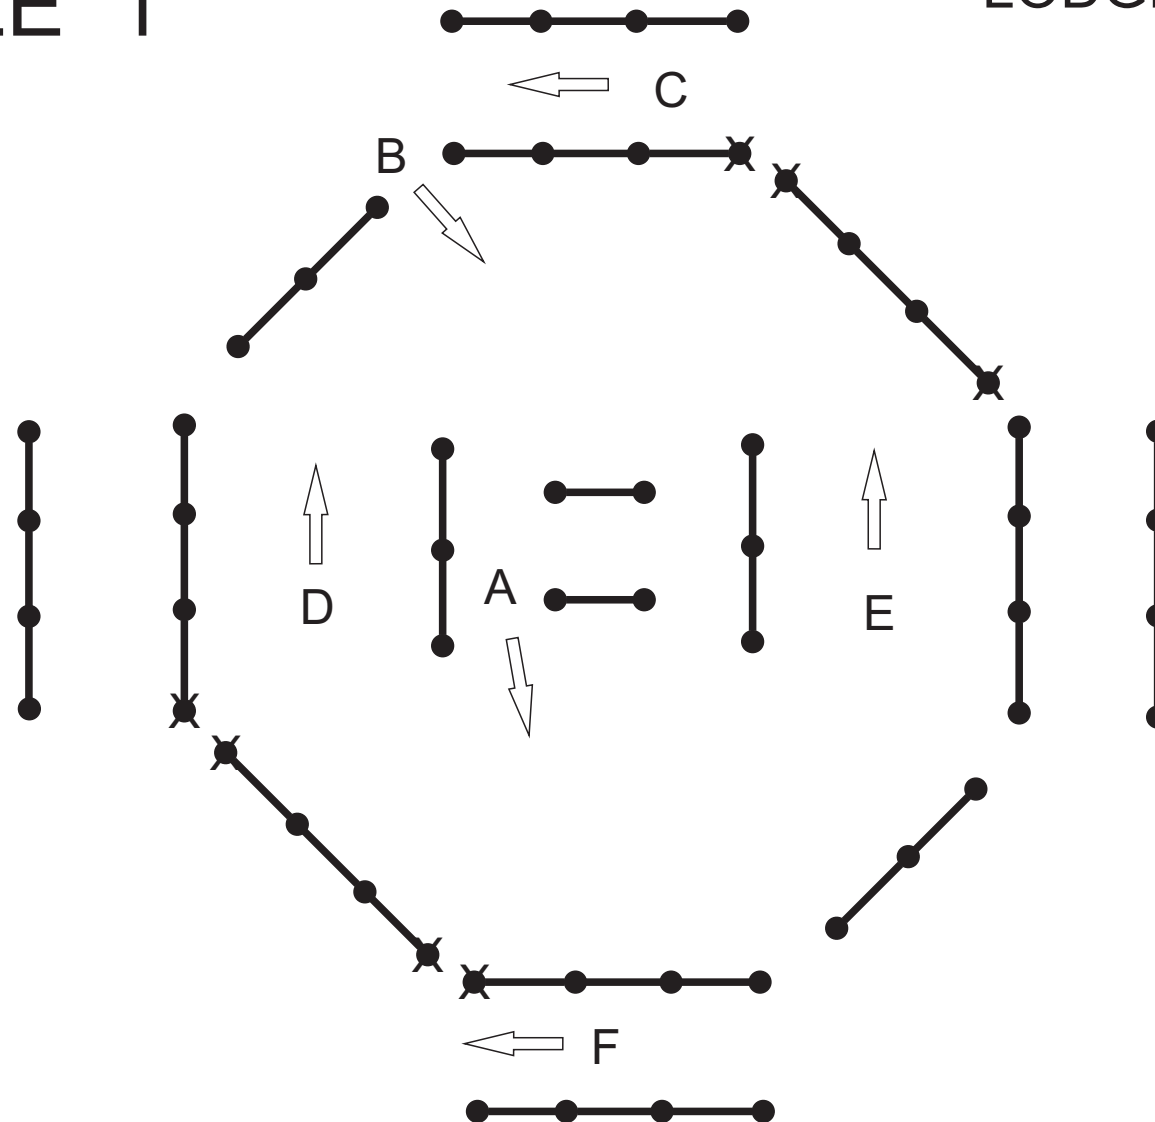

Zirgaudzētava Koceni 2022

OBSTACLE 1

LODGE ELEMENT- 7X

CD Paweł Konarski
Assistant Reelika Ratsep

Zirgaudzētava Koceni 2022

OBSTACLE 2

LODGE ELEMENT- 6X

CD Paweł Konarski
Assistant Reelika Ratsep