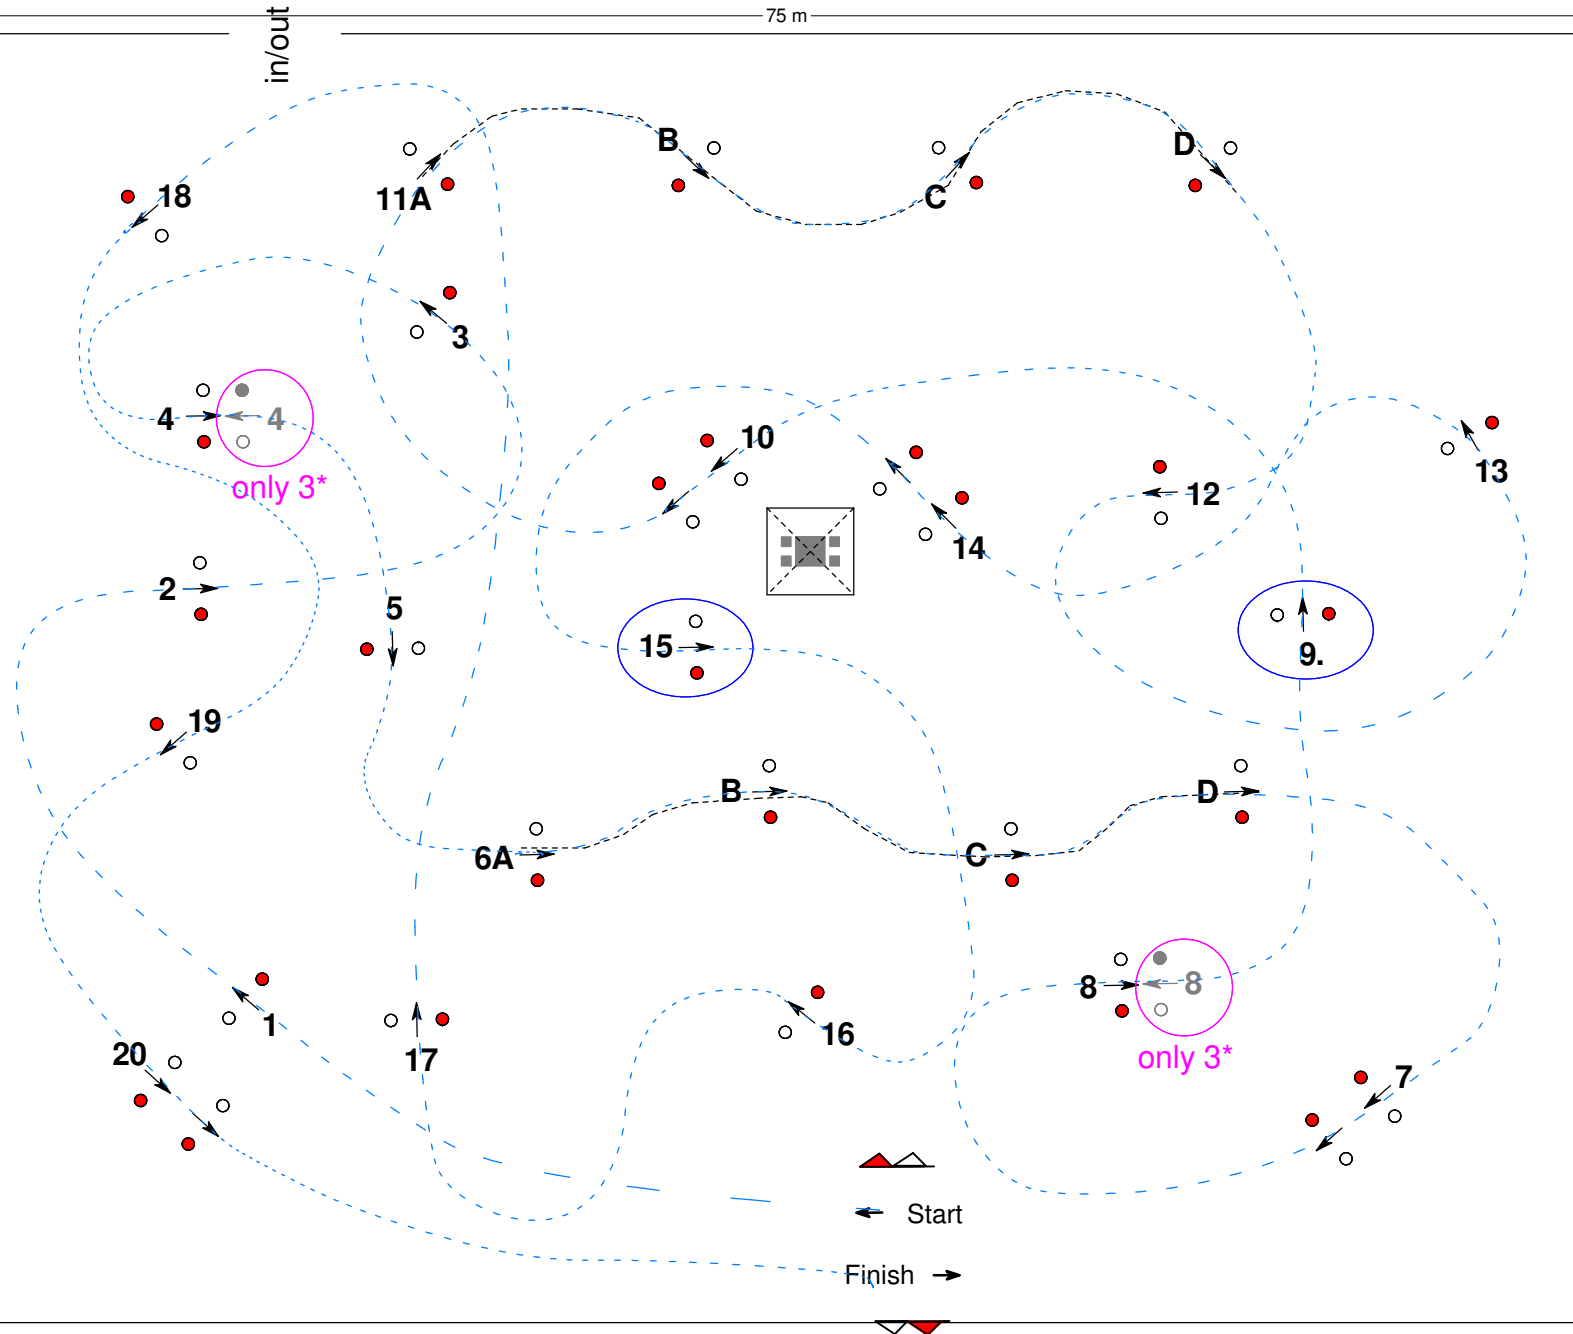

CAI 2* Exloo, March 27th 2022

Arena 2

in/out

75 m

Hippisch Centrum Exloo

Course Designer
Arjan Kleinjan

Cones Driving Competition

Art. of FEI Rules: Art. 970 to 976

Type of Comp.: Art. 976

Obstacle: 1 - 20

Pony Pair, 2*

Face: 160 cm ○ = - 5 cm

Length: 630 m

Speed: 250 m/Min.

Time allowed: 152 Sek.

Time limit: 304 Sek.

Horses Pair, 2*

Face: 170 cm ○ = - 5 cm

Length: 650 m

Speed: 250 m/Min.

Time allowed: 156 Sek.

Time limit: 312 Sek.

Jury

60 m

Start ←

Finish →