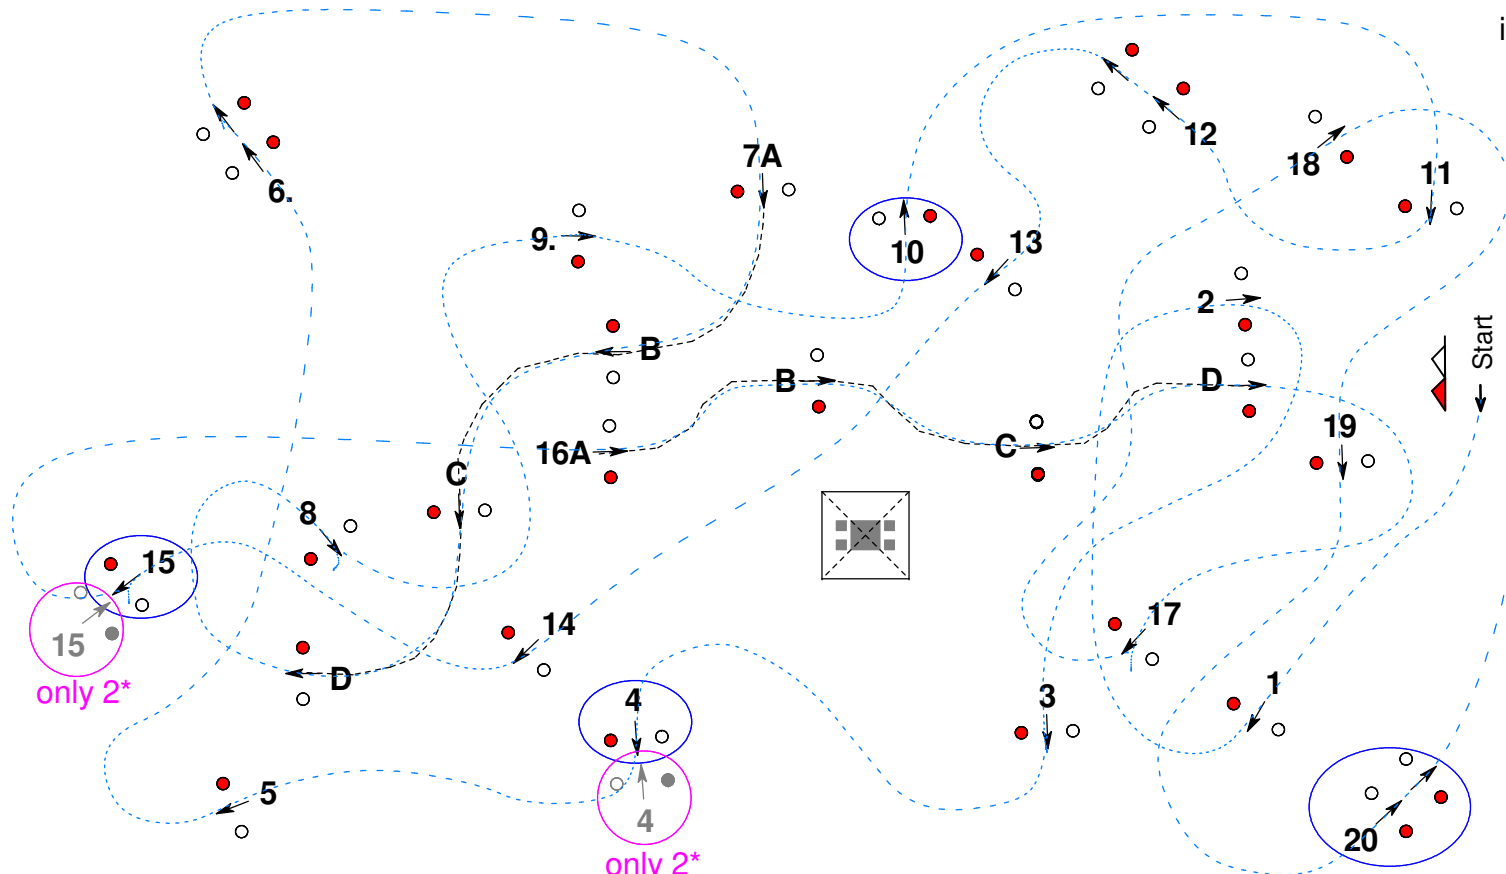

Arena 1:

CAI 3* Exloo, March 27th 2022

75 m

in/out

Hippisch Centrum Exloo

Cones Driving Competition

Art. of FEI Rules: Art. 970 to 976

Type of Comp.: Art. 976

Obstacle: 1 - 20

Pony Single, 3*

Face: 160 cm ○ = - 5 cm

Length: 620 m

Speed: 260 m/Min.

Time allowed: 143 Sek.

Time limit: 286 Sek.

Horse Single, 3*

Face: 160 cm ○ = - 5 cm

Length: 620 m

Speed: 250 m/Min.

Time allowed: 149 Sek.

Time limit: 298 Sek.

Jury

46 m