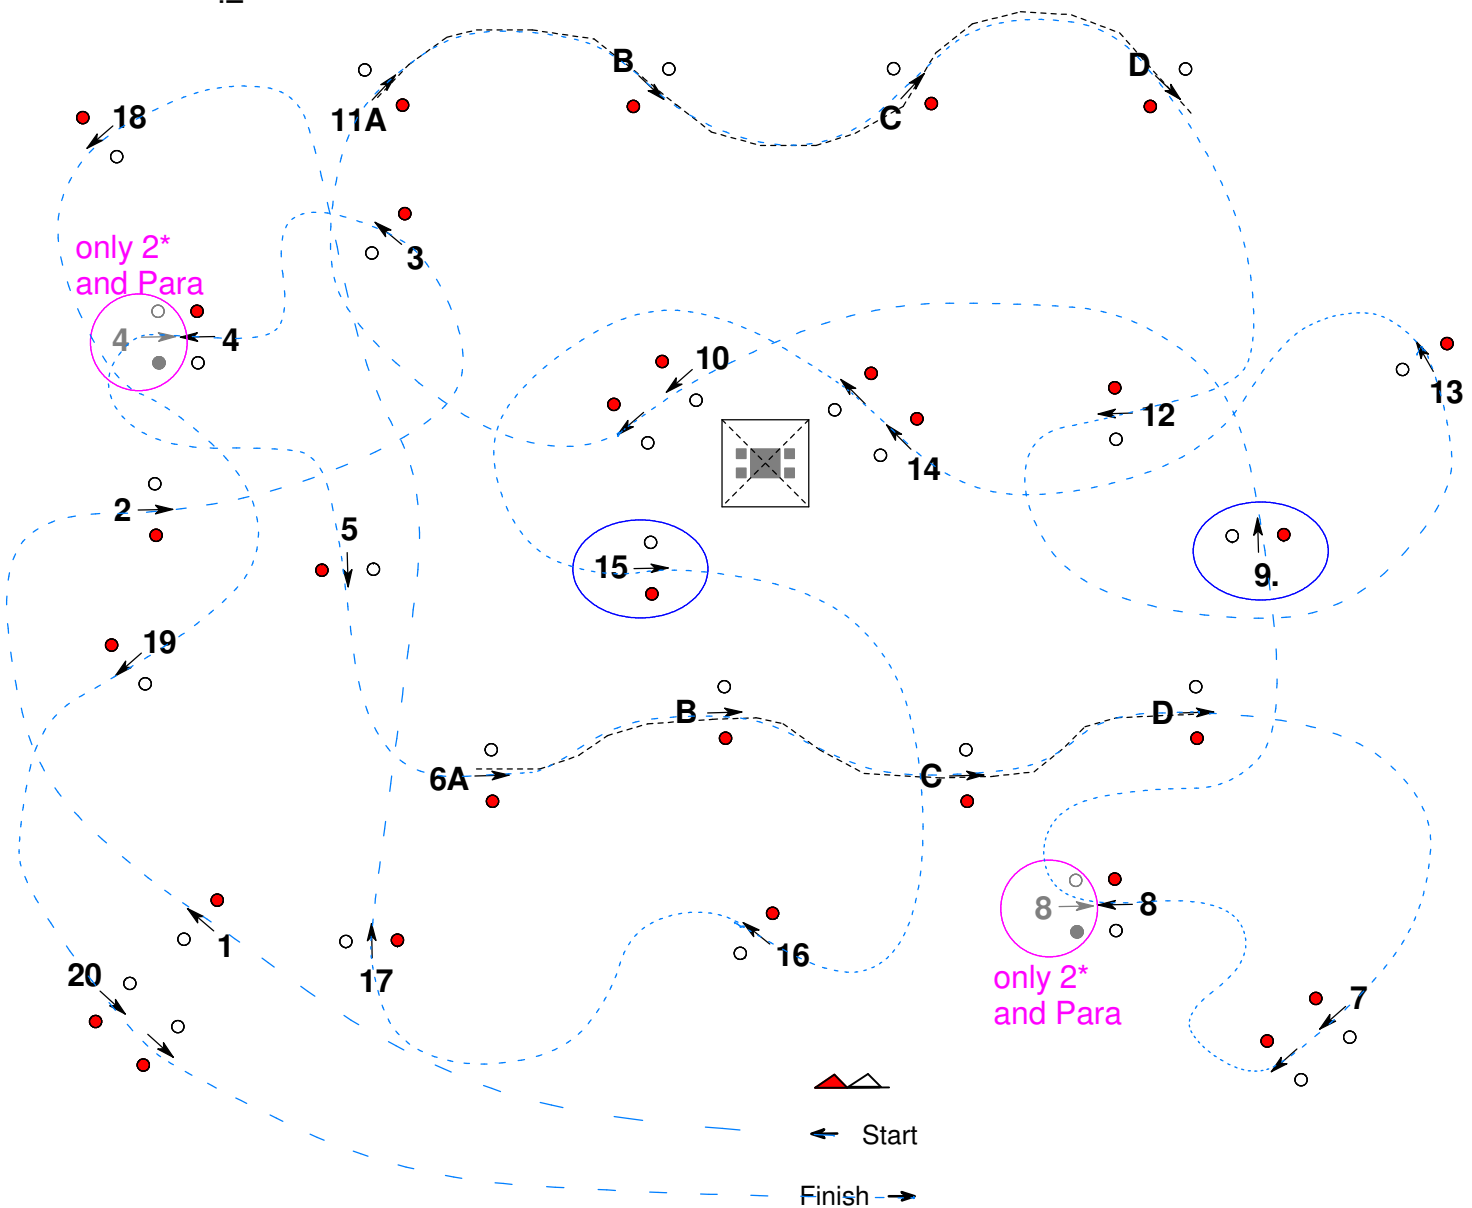

CAI 3* Exloo, March 27th 2022

Arena 2

in/out

75 m

Hippisch Centrum Exloo

Course Designer
Arjan Kleinjan

Cones Driving Competition

Art. of FEI Rules: Art. 970 to 976

Type of Comp.: Art. 976

Obstacle: 1 - 20

Pony Pair, 3*

Face: 160 cm ○ = - 5 cm

Length: 630 m

Speed: 250 m/Min.

Time allowed: 152 Sek.

Time limit: 304 Sek.

Horses Pair, 3*

Face: 170 cm ○ = - 5 cm

Length: 650 m

Speed: 250 m/Min.

Time allowed: 156 Sek.

Time limit: 312 Sek.

Jury

60 m

Start

Finish