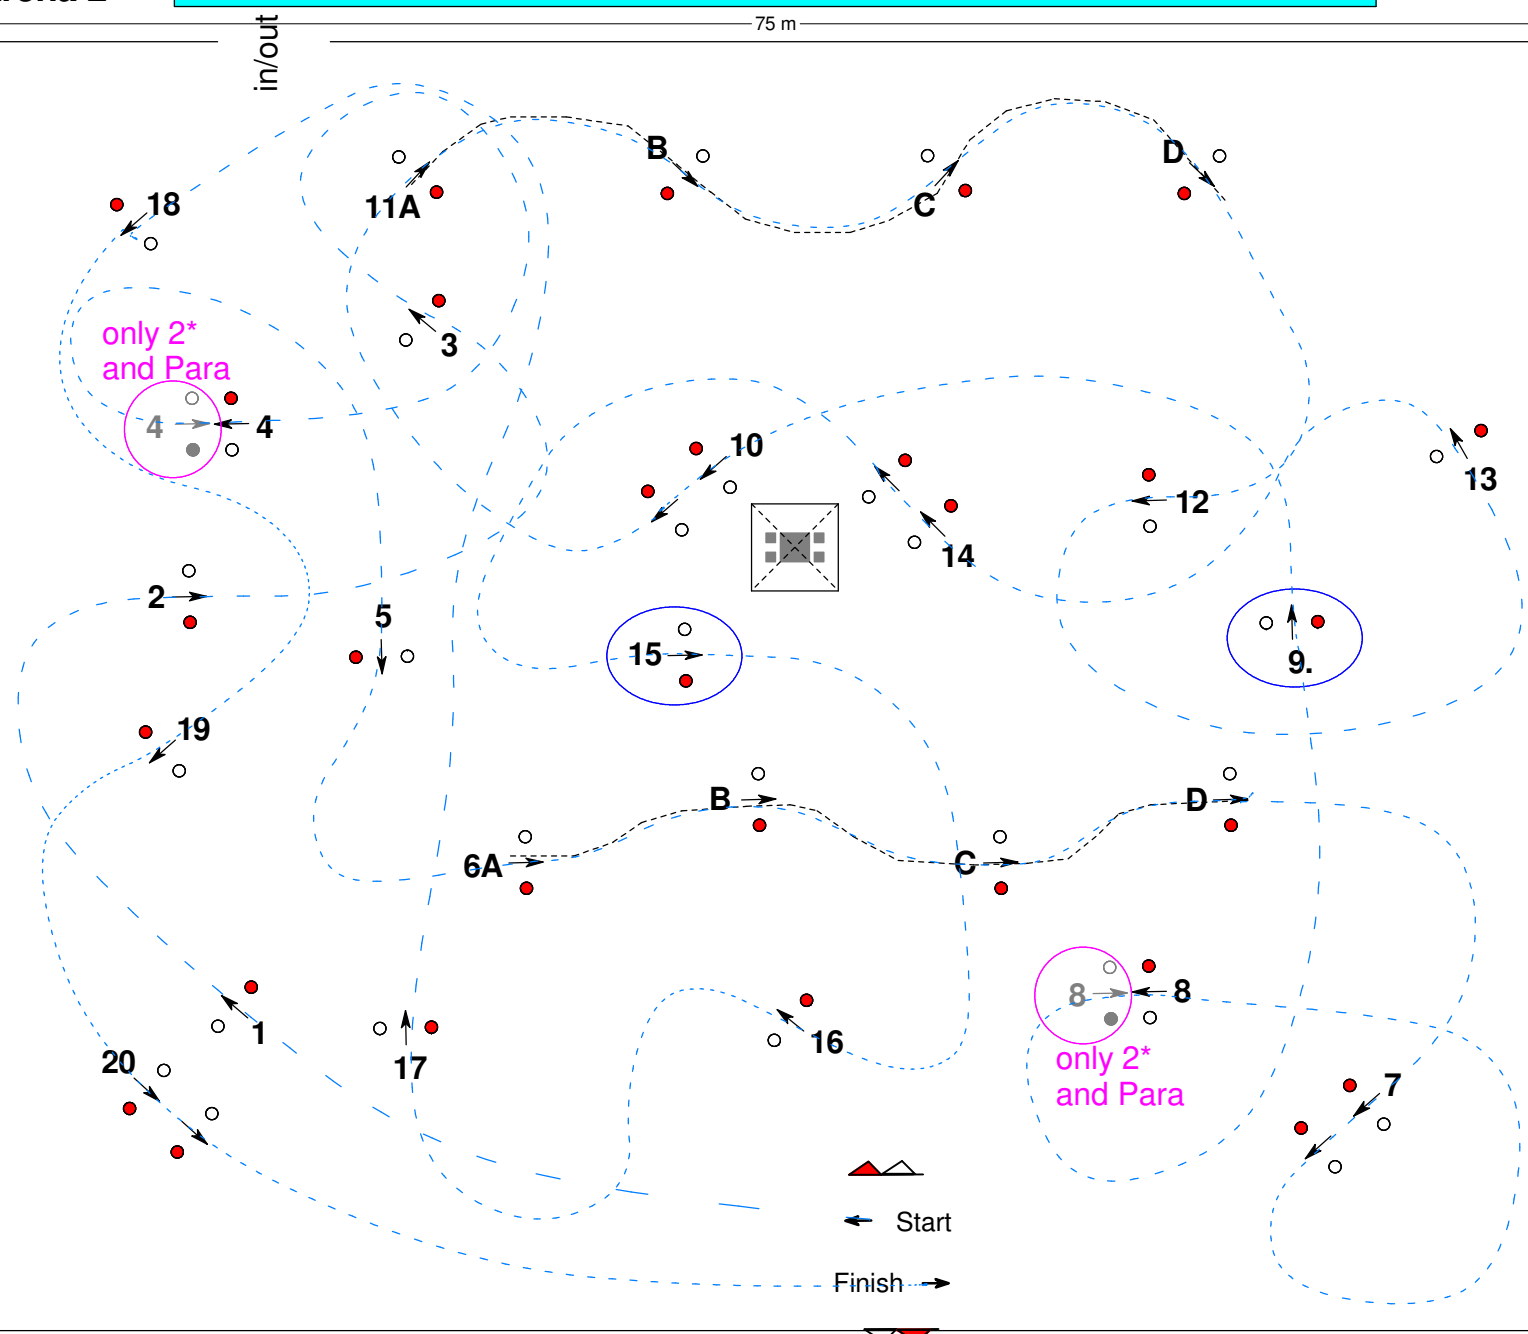

CAI 3* Exloo, March 27th 2022

Arena 2

in/out

75 m

Hippisch Centrum Exloo

Course Designer
Arjan Kleinjan

Cones Driving Competition

Art. of FEI Rules: Art. 970 to 976

Type of Comp.: Art. 976

Obstacle: 1 - 20

Pony Four in Hand, 3*

Face: 160 cm ○ = - 5 cm

Length: 630 m

Speed: 240 m/Min.

Time allowed: 158 Sek.

Time limit: 316 Sek.

Horses Four in Hand, 3*

Face: 185 cm ○ = - 5 cm

Length: 700 m

Speed: 240 m/Min.

Time allowed: 175 Sek.

Time limit: 350 Sek.

Jury

60 m

Start

Finish