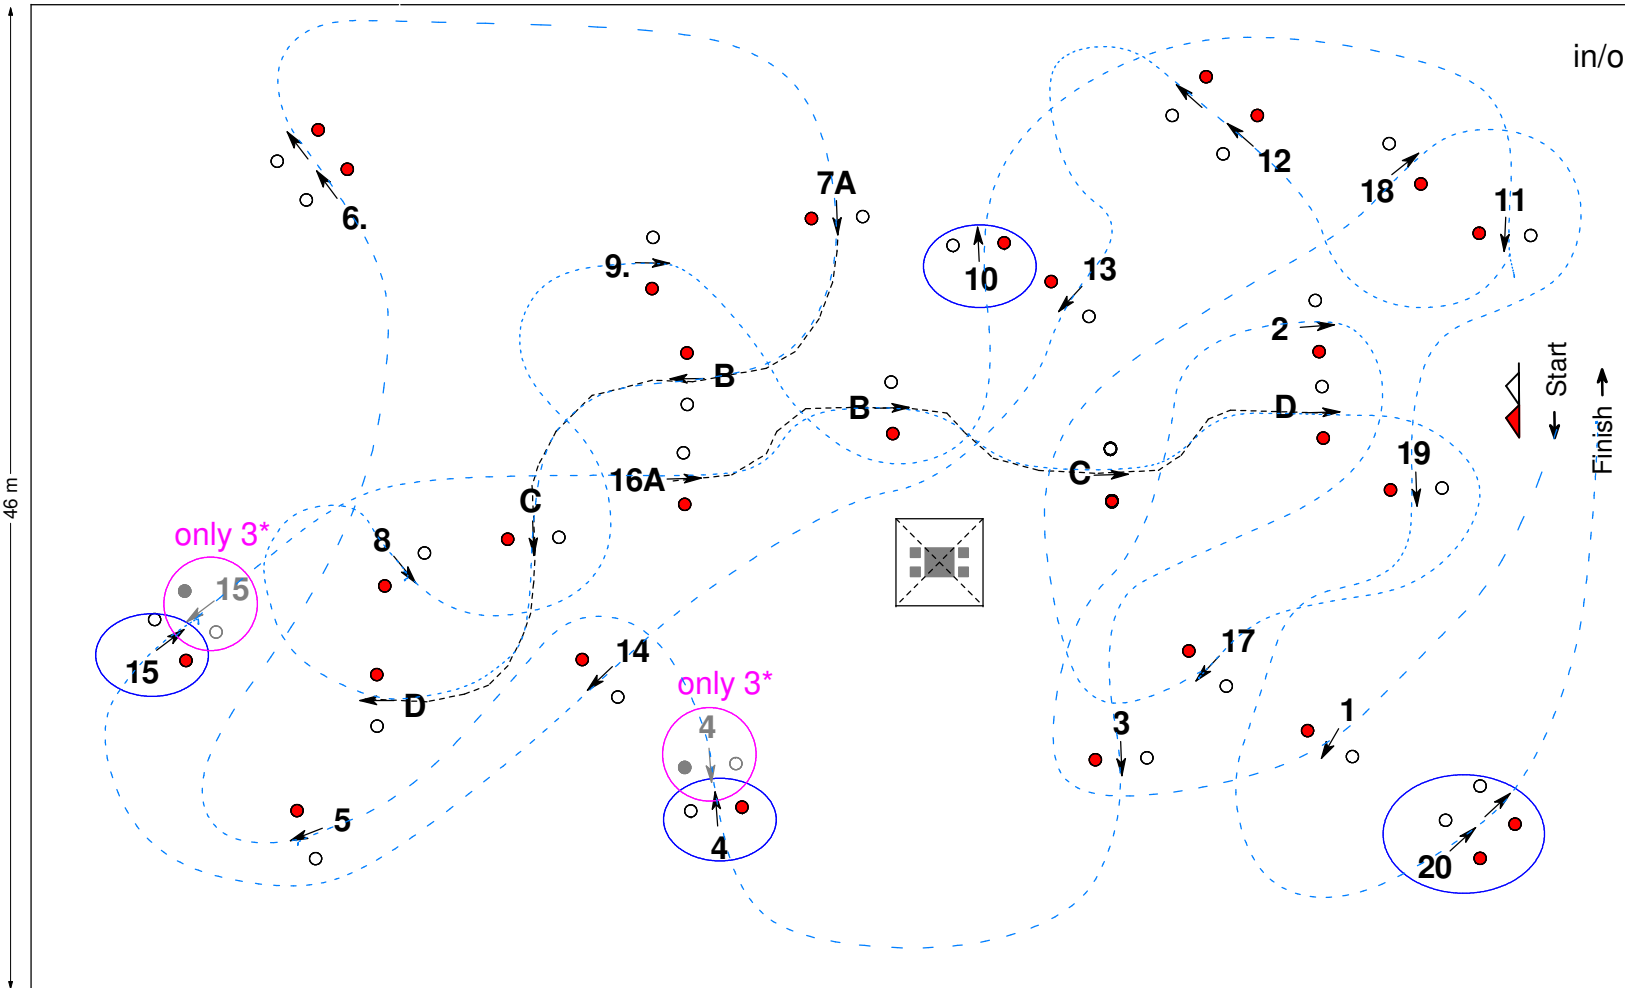

Arena 1

CAI 2* Exloo, March 27th 2022

75 m

in/out

Hippisch Centrum Exloo

Cones Driving Competition

Art. of FEI Rules: Art. 970 to 976

Type of Comp.: Art. 976

Obstacle: 1 - 20

Pony Single, 2*

Face: 160 cm ○ = - 5 cm

Length: 640 m

Speed: 260 m/Min.

Time allowed: 148 Sek.

Time limit: 296 Sek.

Horse Single, 2*

Face: 160 cm ○ = - 5 cm

Length: 640 m

Speed: 250 m/Min.

Time allowed: 154 Sek.

Time limit: 308 Sek.

Jury

Start
Finish