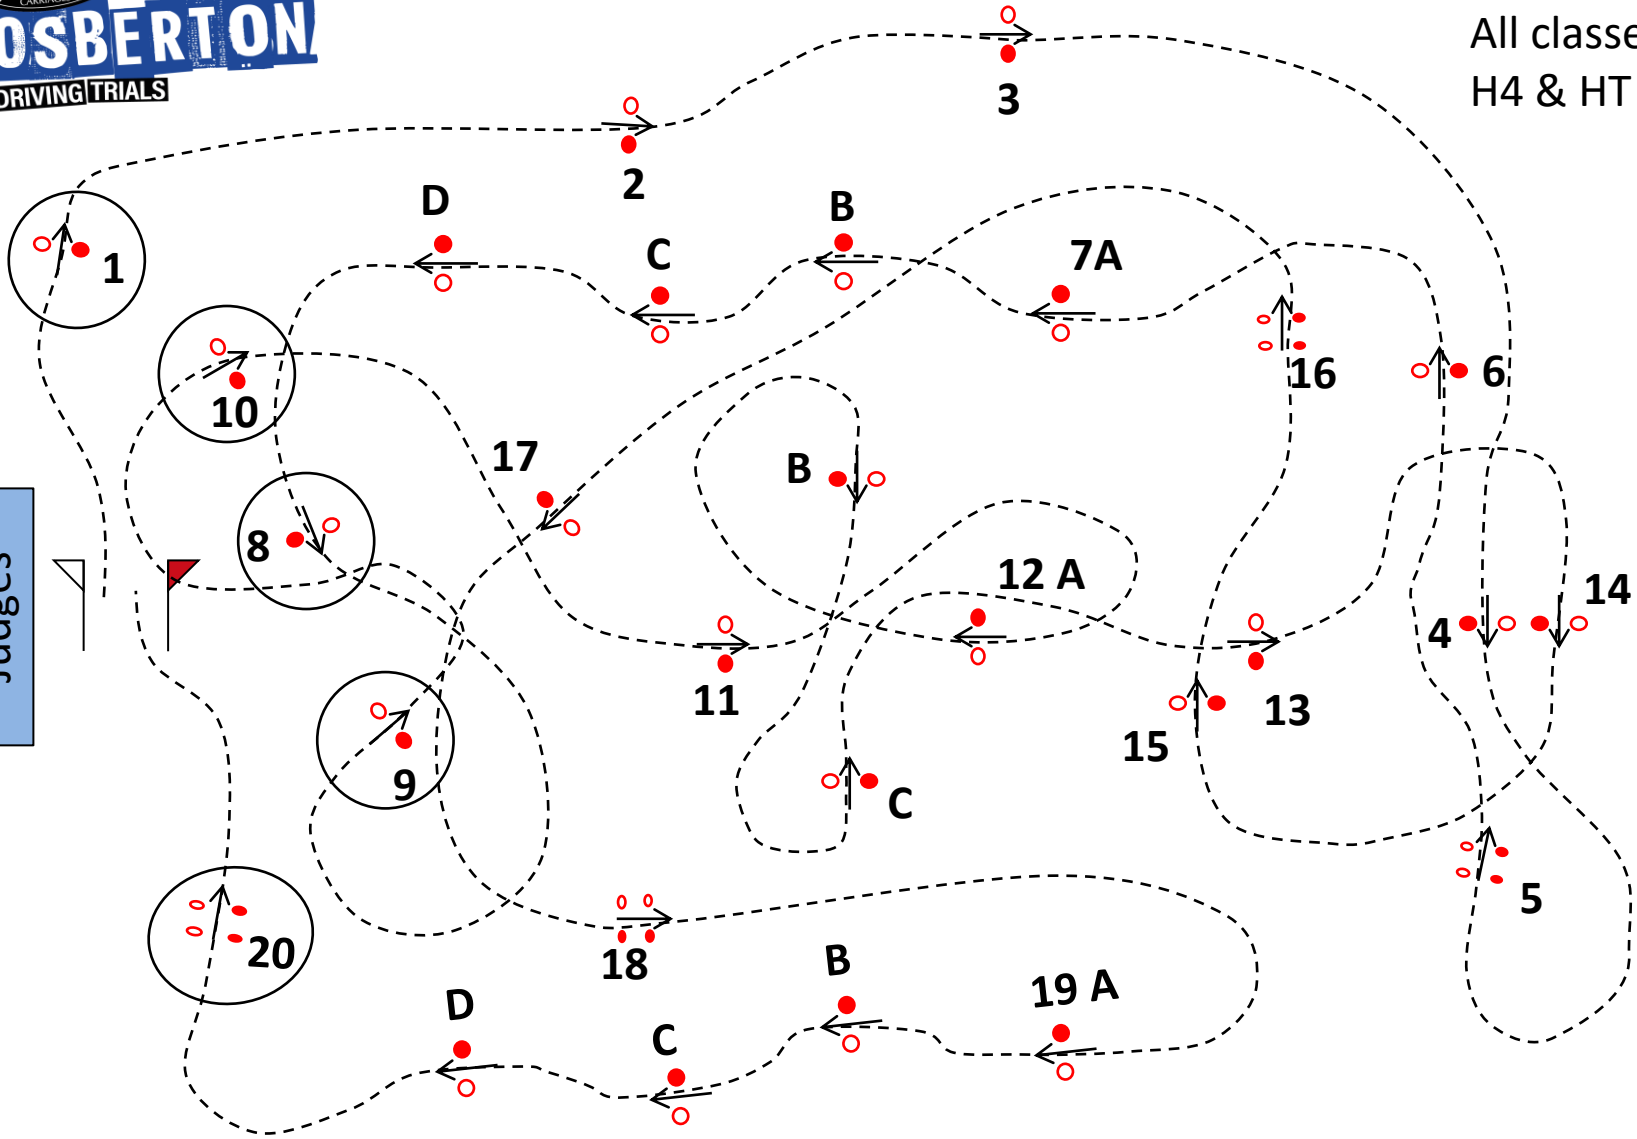

Judges

6, 8, 19, 20 = Minus 5cm

5, 16, 18, 20 = Oxer

Not to Scale

All classes except
H4 & HT

Judges

6, 8, 19, 20 = Minus 5cm
5, 16, 18, 20 = Oxer

Not to Scale