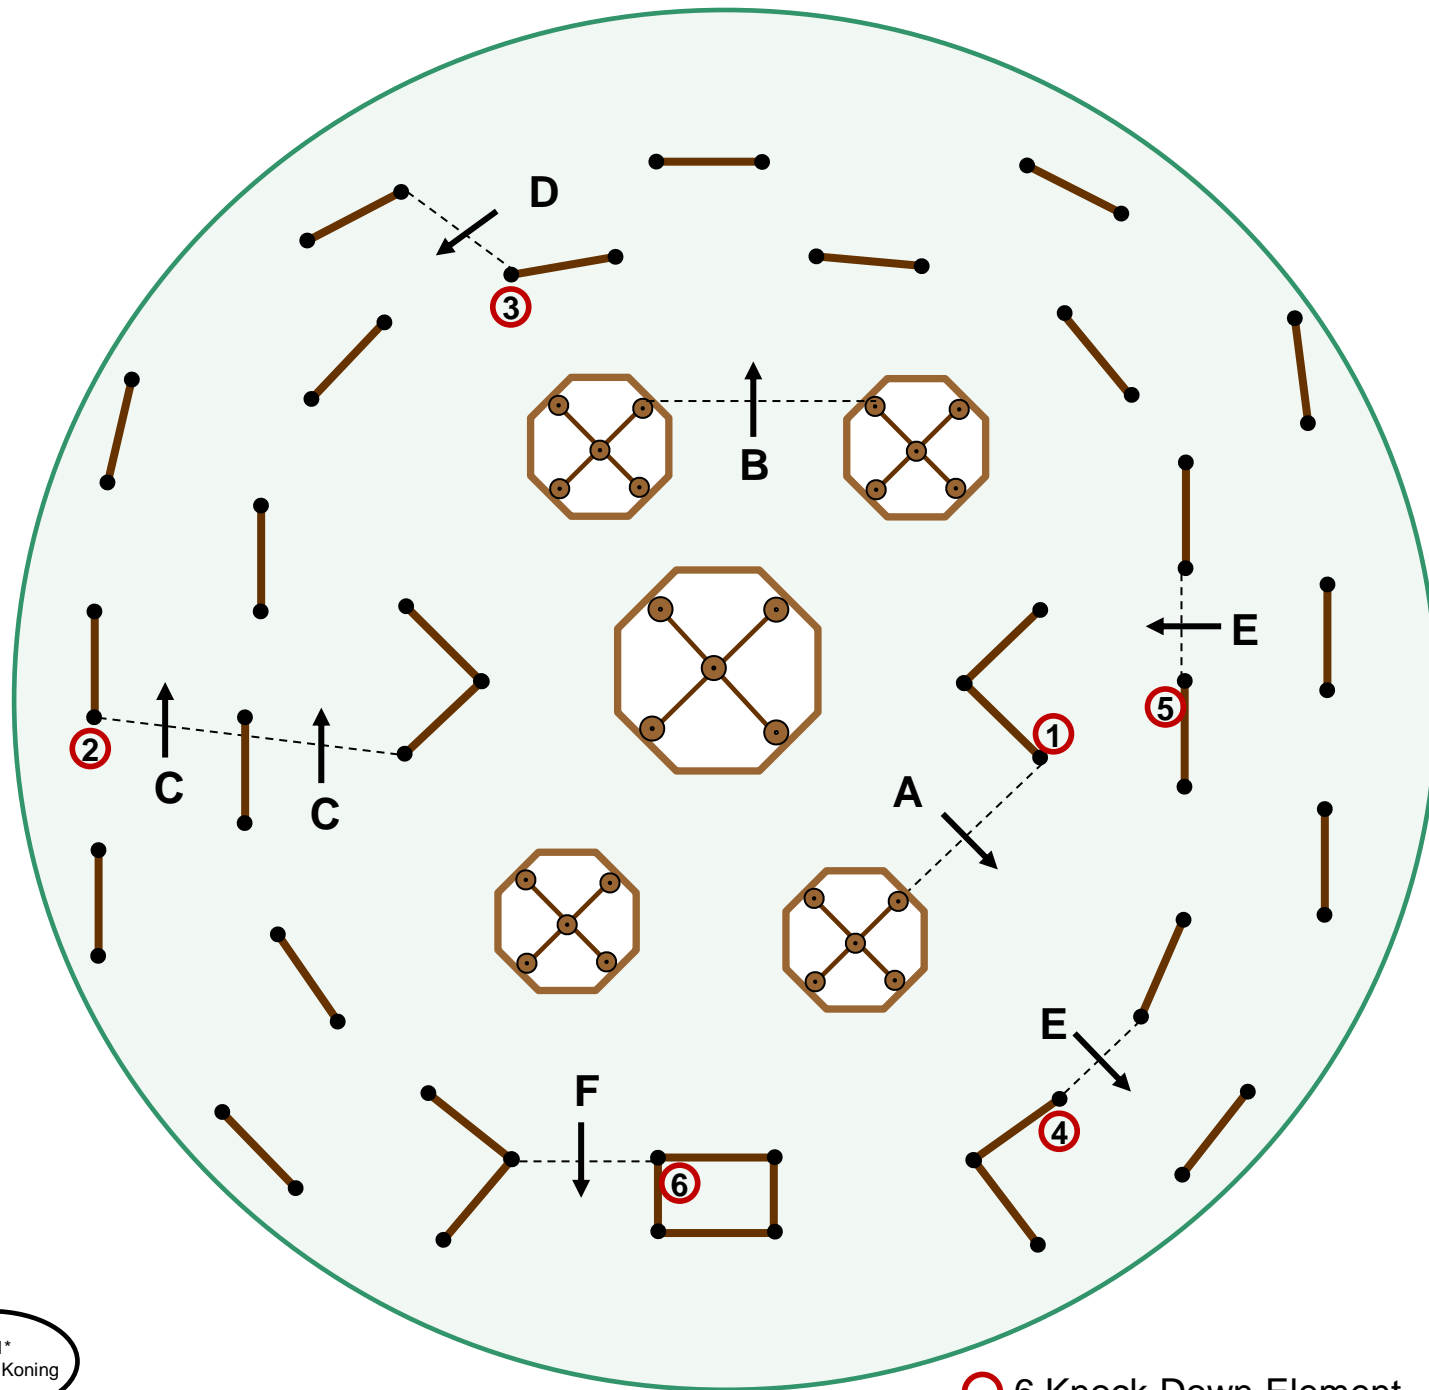

For all
Classes

CD 1*
Govert de Koning

FEI Course Designer
Alexander Flocke

Horse Driving
Kronenberg

O4

3* H2 + H4

Not for 2*

CD 1*
Govert de Koning