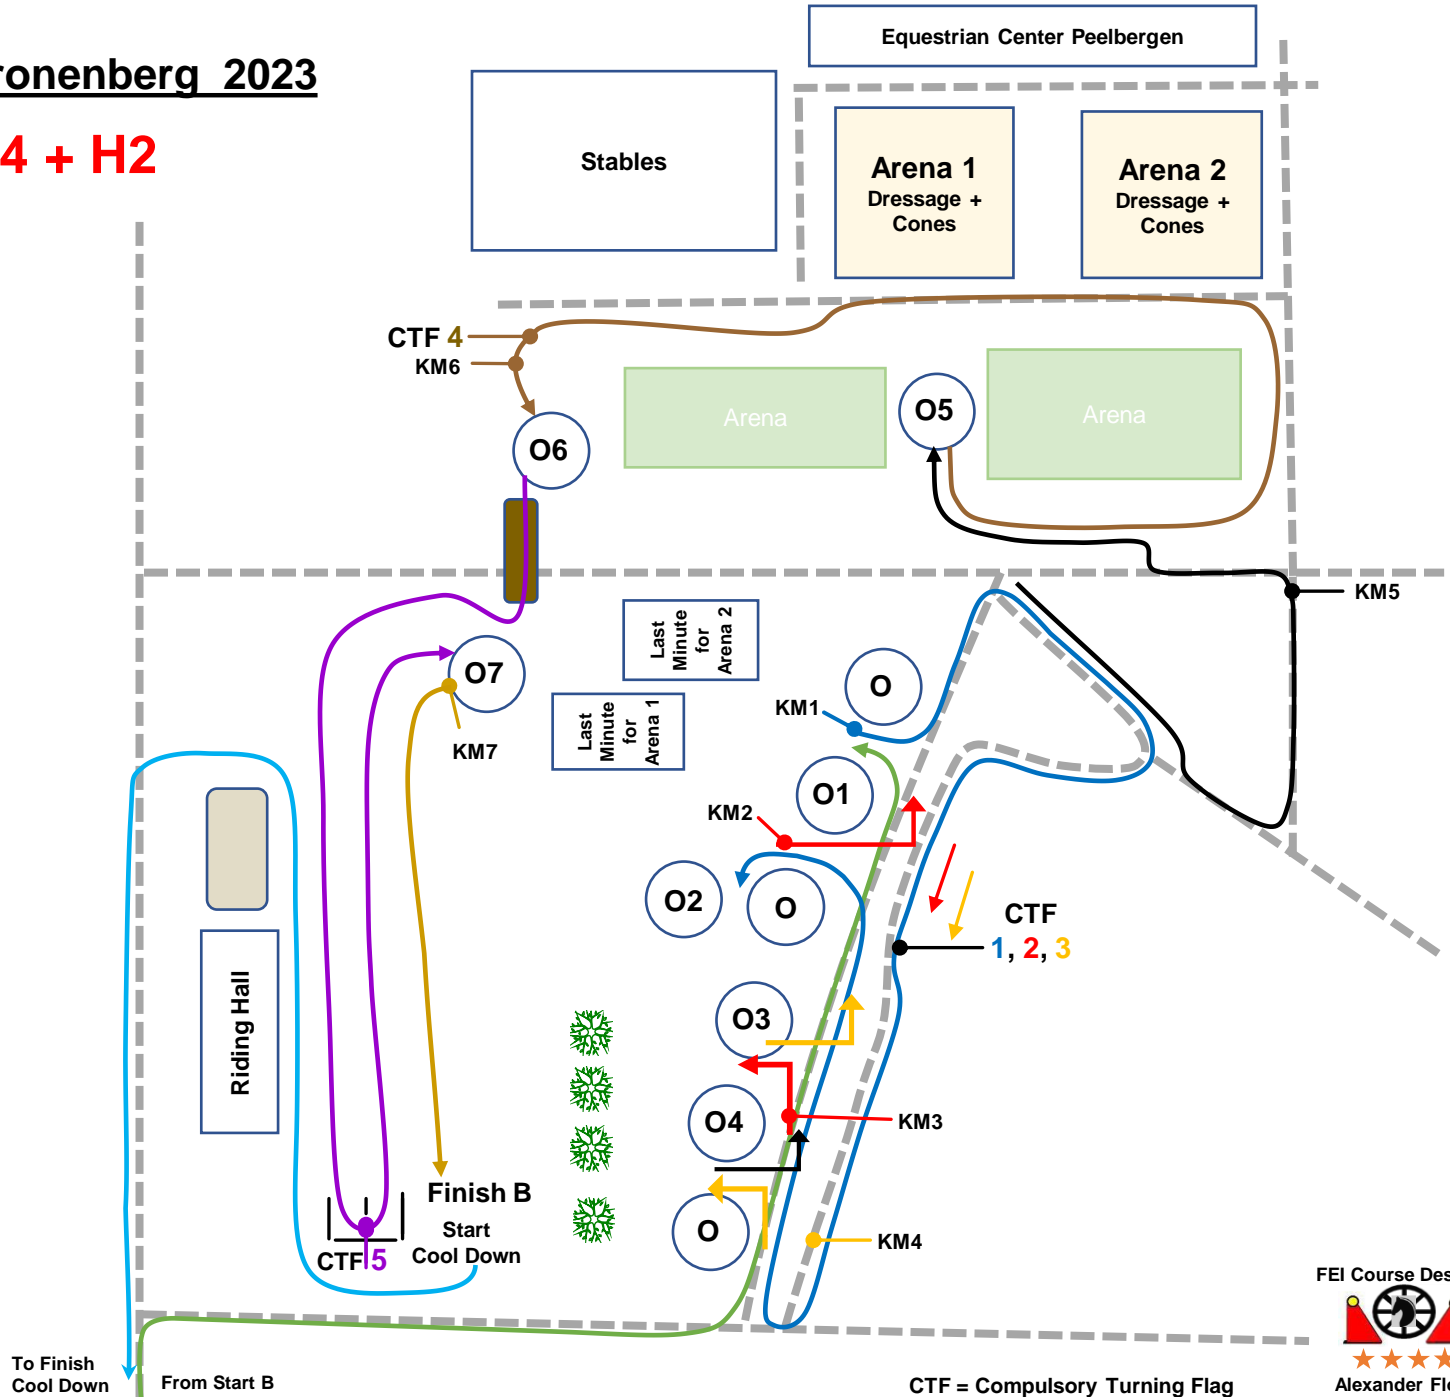

CTF = Compulsory Turning Flag

CAI 3* Kronenberg 2023

H4 + H2

Horse Driving
Kronenberg

Map of the Section „B“

Order List Section B

Start B, O1, KM1, CTF1, O2,
KM2, CTF2, KM3, O3, CTF3,
KM4, O4, KM5, O5, CTF4,
KM6, O6, CTF5, O7, KM7,
Finish B

To Finish
Cool Down

From Start B

CTF = Compulsory Turning Flag

CAI 2* Kronenberg 2023

P1,P2,P4 H1, H2, H4 PE

Horse Driving
Kronenberg

Map of the Section „B“

Order List Section B