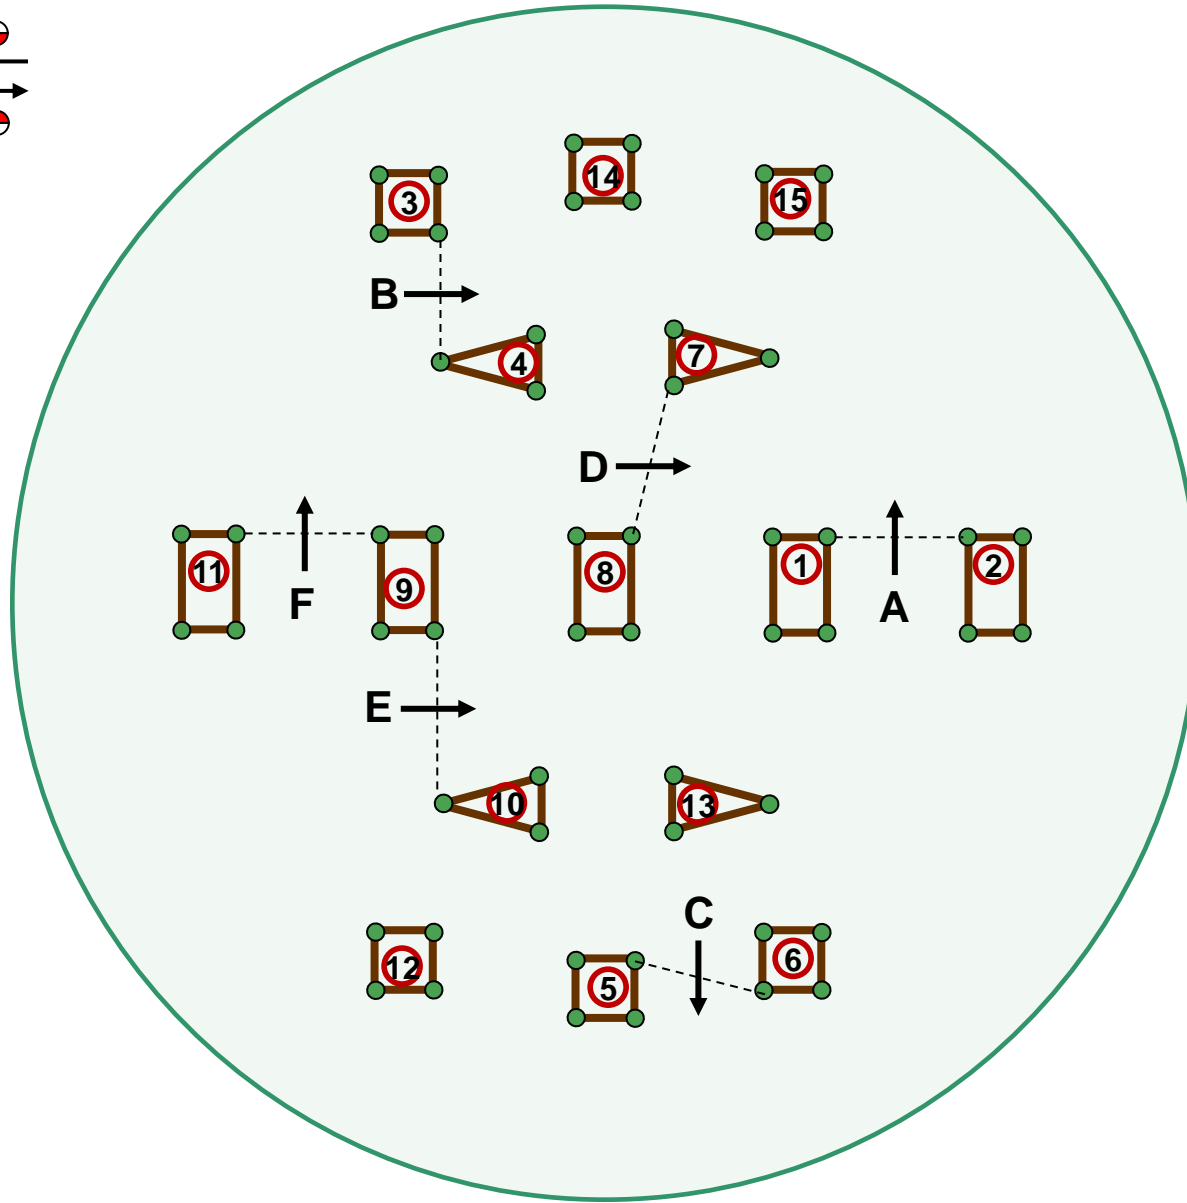

Horse Driving
Kronenberg

Mob. O2

All 2*

3* H2 + H4

○ 15 Knock Down Element

CD 1*
Govert de Koning

FEI Course Designer