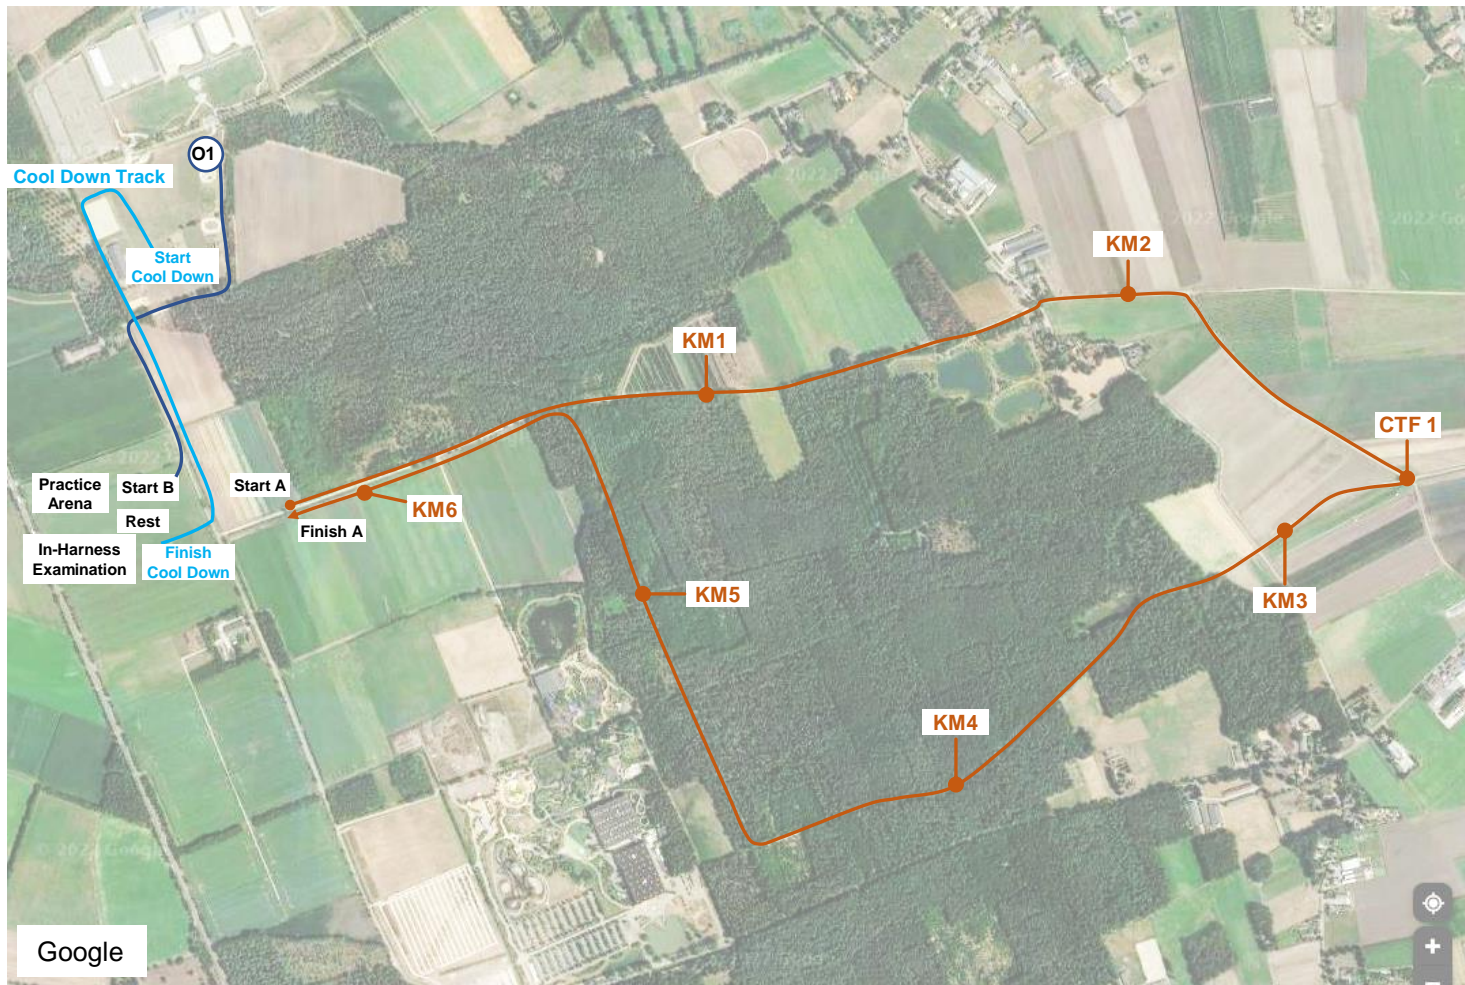

CD 1*
Govert de Koning

FEI Course Designer

Alexander Flocke

CAI 2* / 3* Kronenberg 2023

P1-P2-P4 H1-H2-H4 PE

Marathon Competition 15./16.04.2023

Map of the Section „A“

Horse Driving
Kronenberg