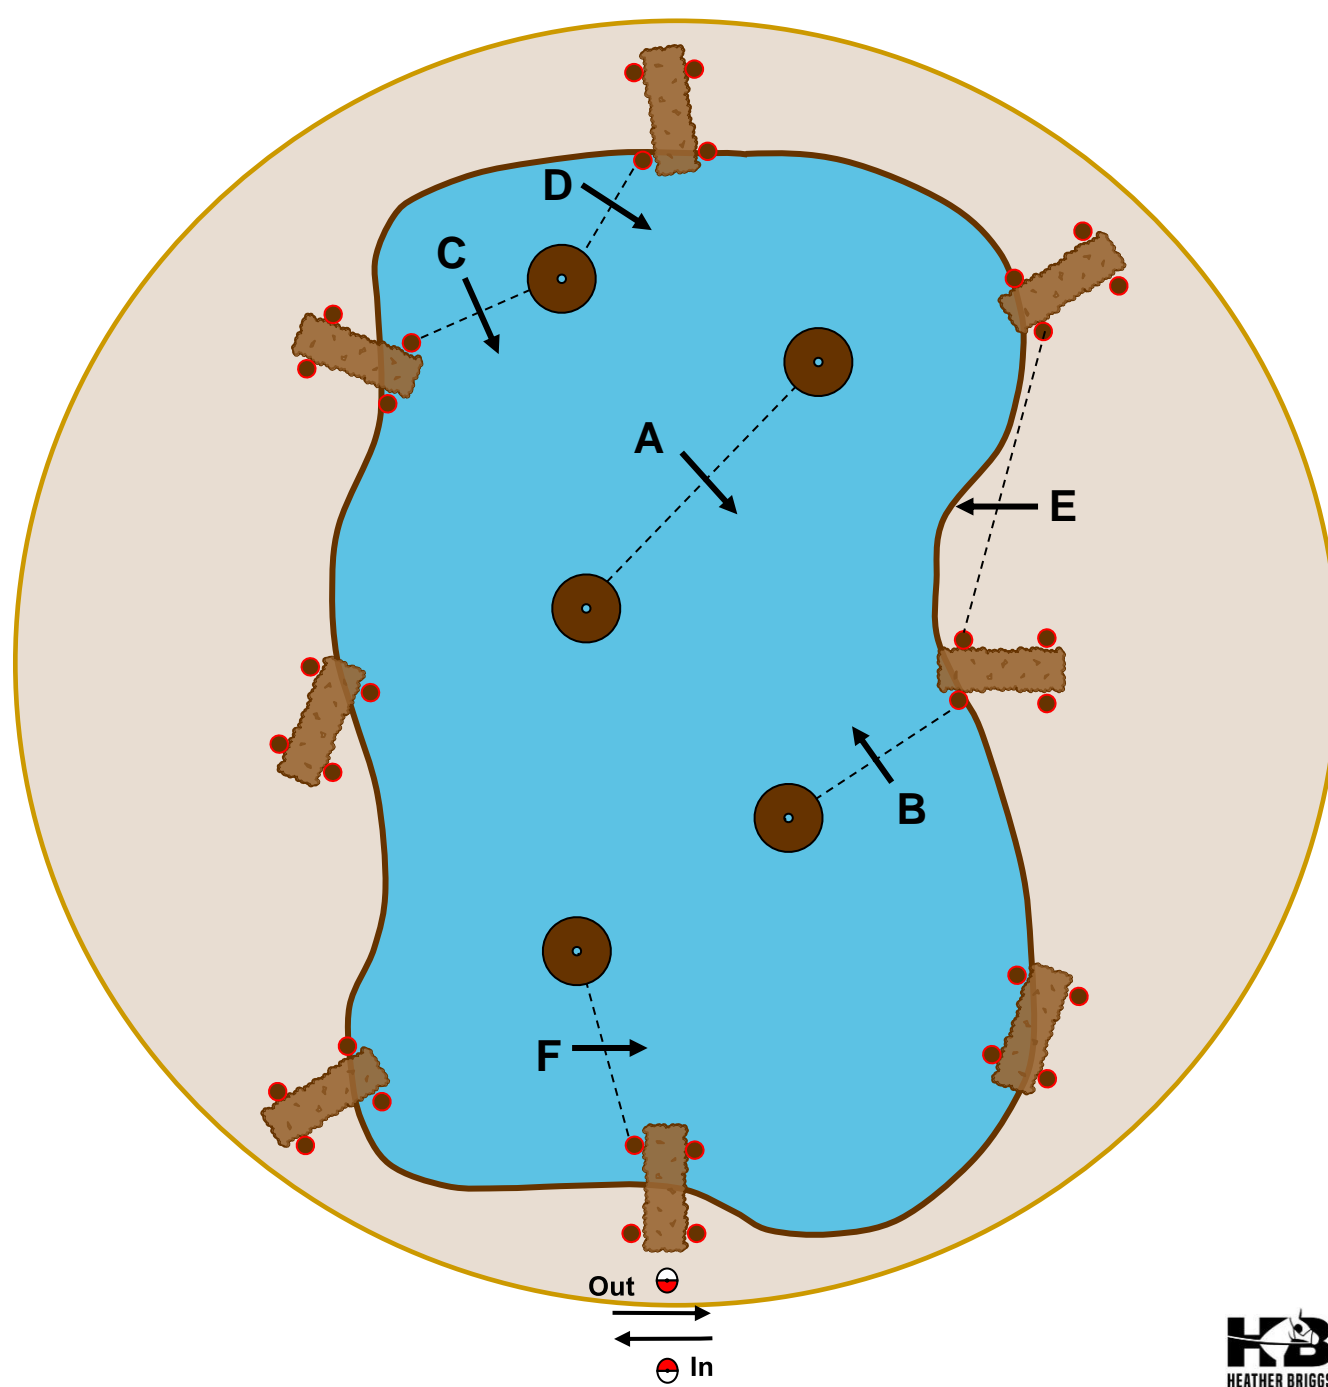

For all
Classes

CD 1*
Govert de Koning

FEI Course Designer
Alexander Flocke

Horse Driving
Kronenberg

O4

3* H2 + H4

Not for 2*

CD 1*
Govert de Koning