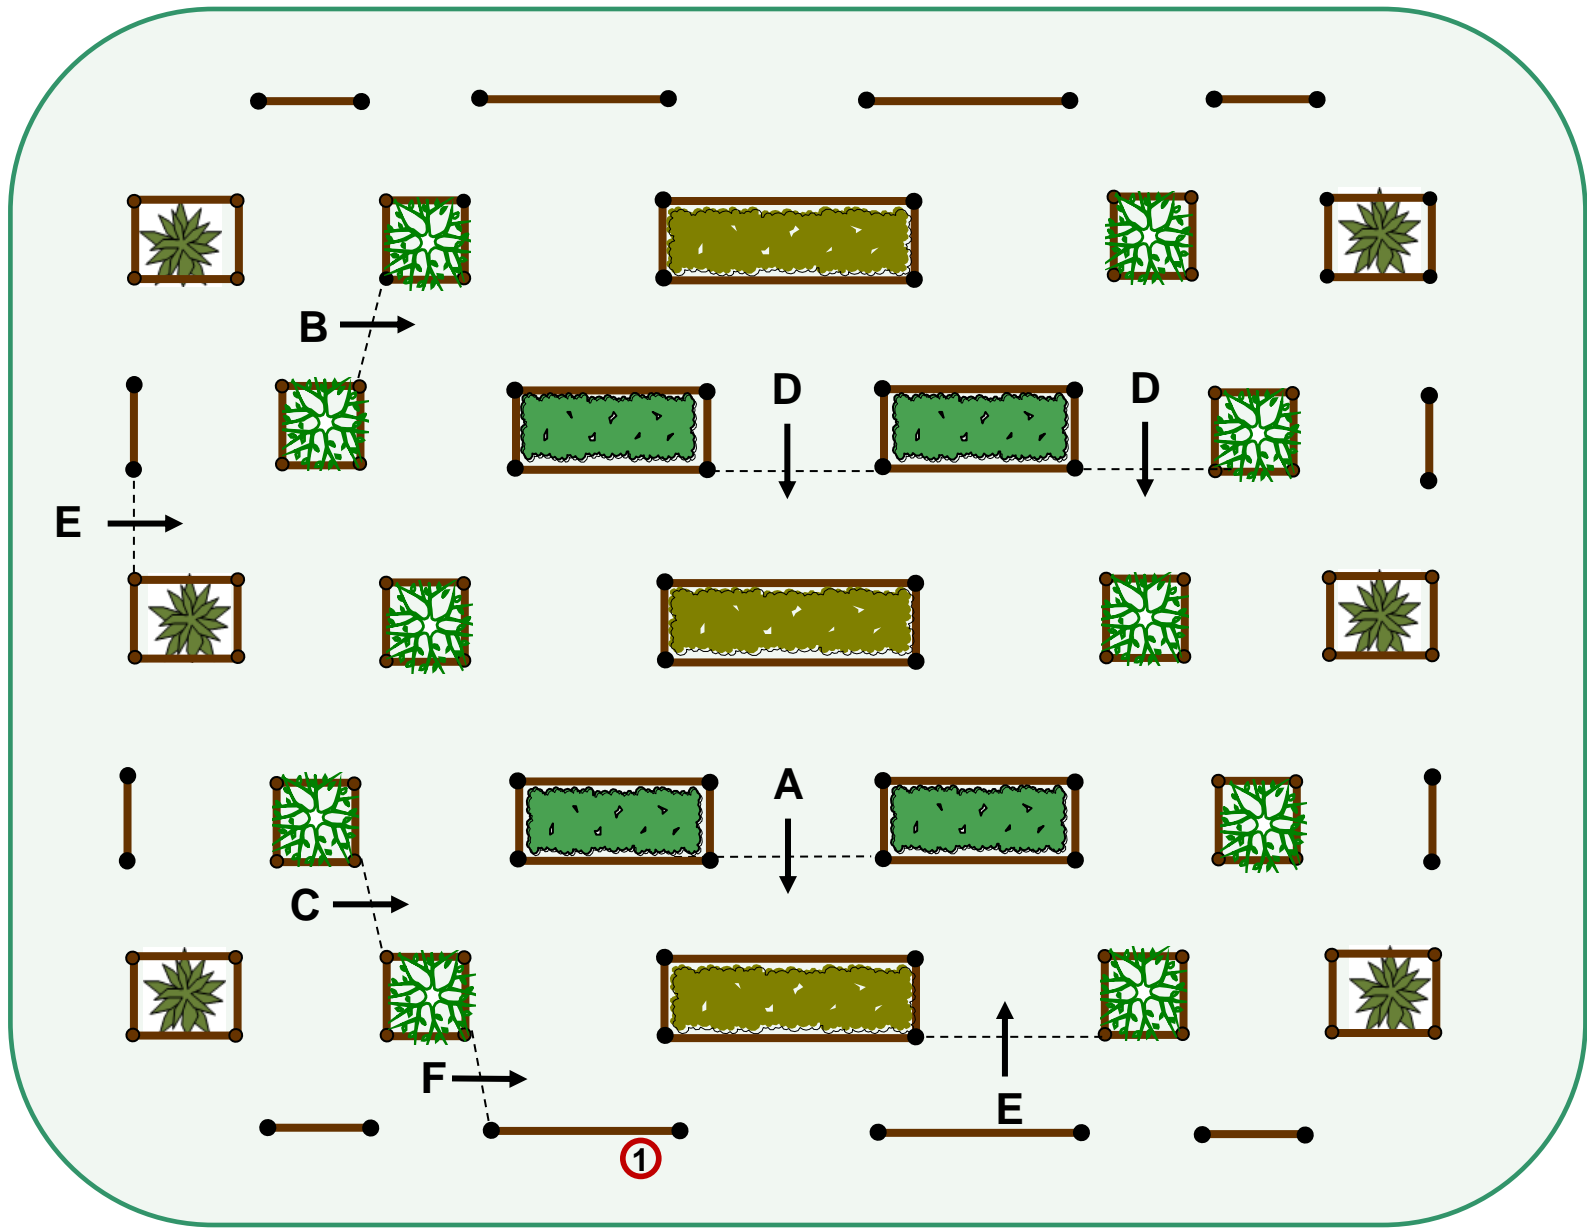

Horse Driving
Kronenberg

O2

3* H1

3* P1-2-4

CD 1*
Govert de Koning

○ 1 Knock Down Element

FEI Course Designer

Alexander Flocke