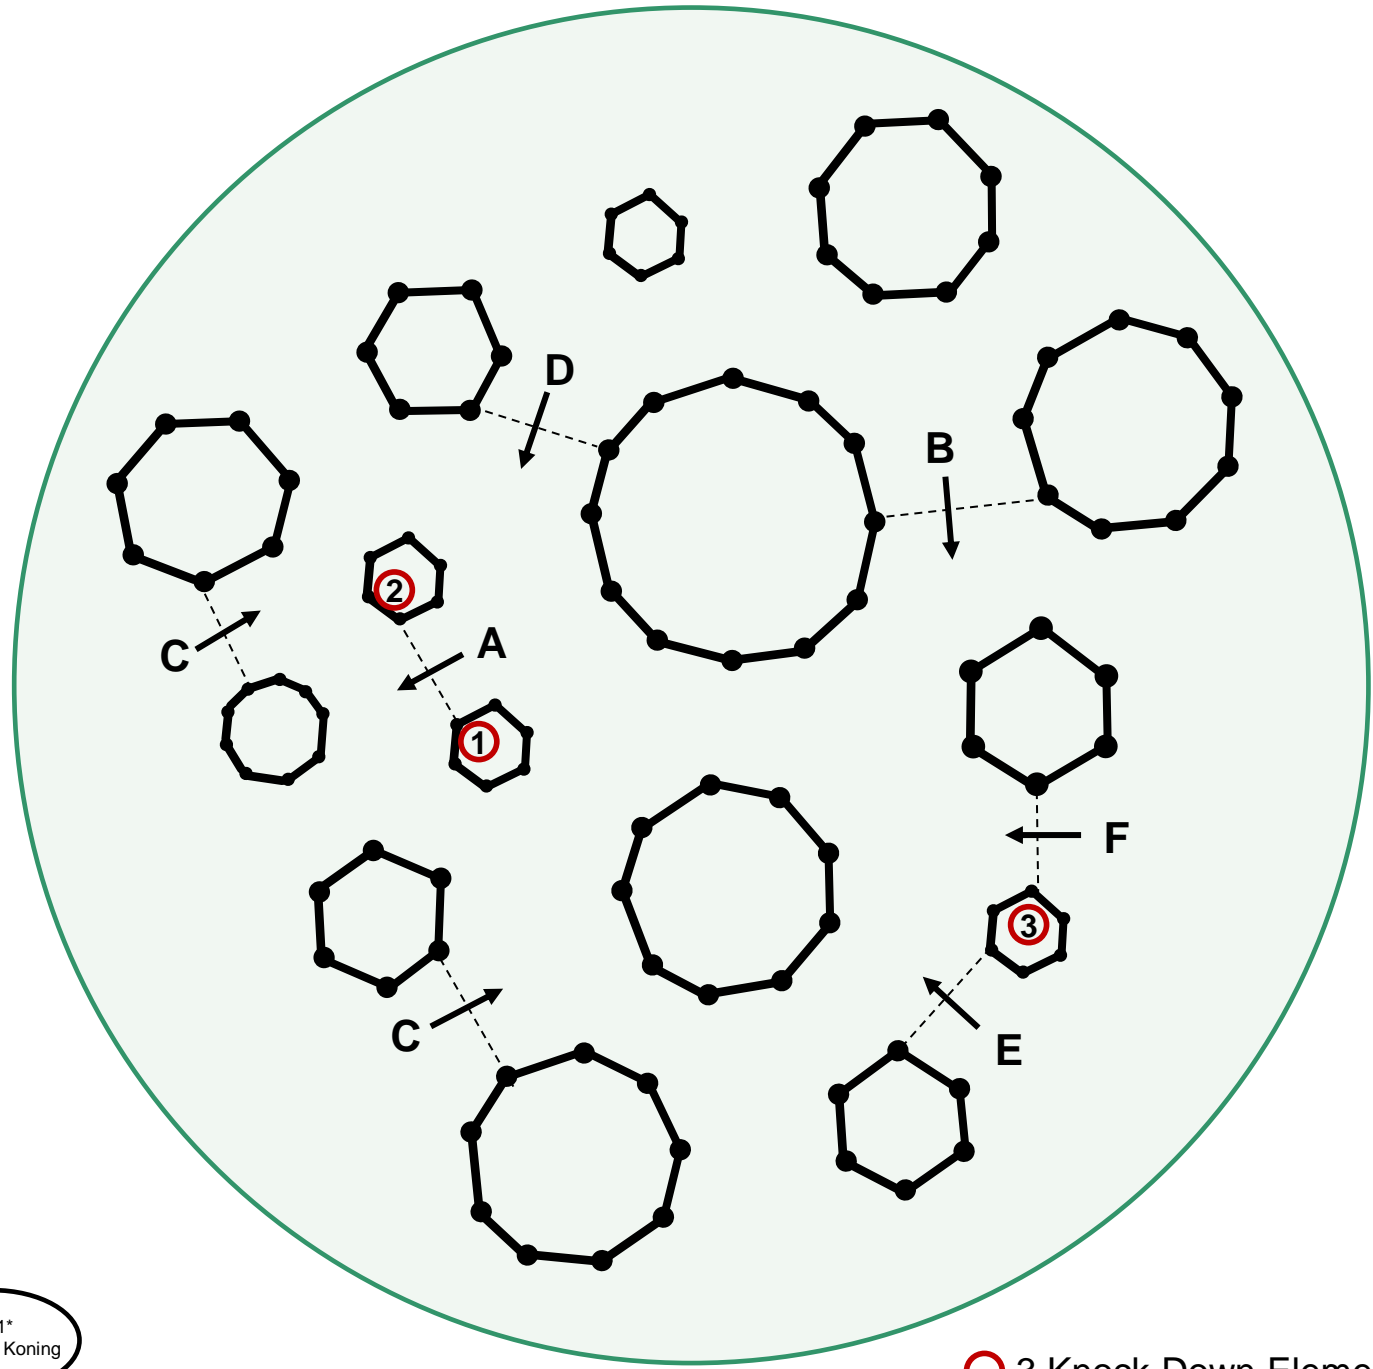

6 Knock Down Element

FEI Course Designer

Alexander Flocke

Horse Driving
Kronenberg

O4

3* H1

3* P1-2-4

Not for 2*