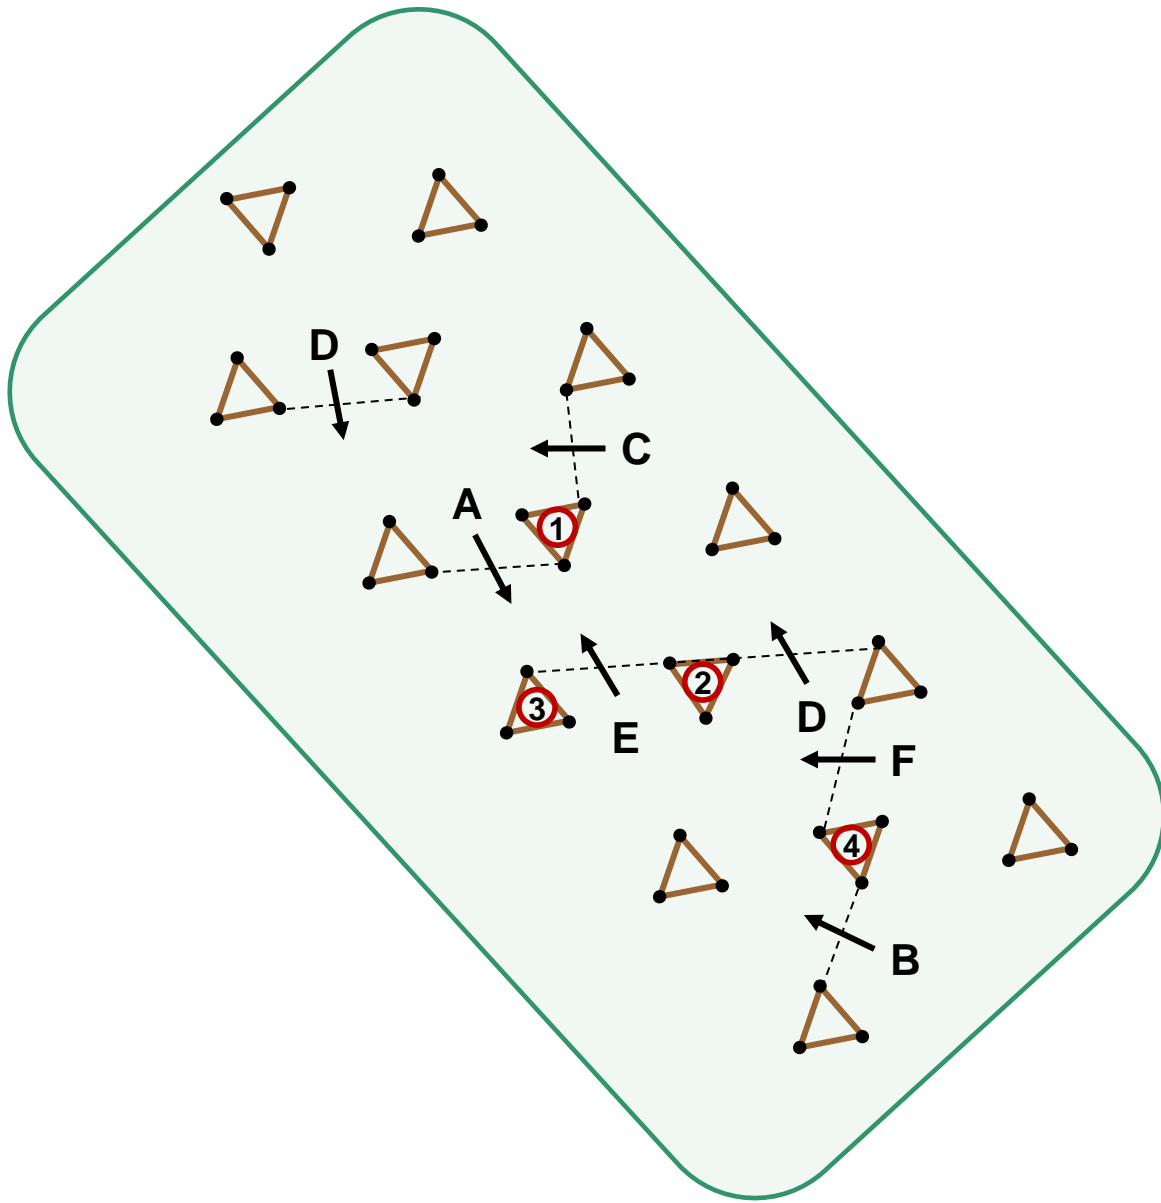

Horse Driving
Kronenberg

O6

For all
Classes

○ 4 Knock Down Element

CD 1*
Govert de Koning

FEI Course Designer

Alexander Flocke