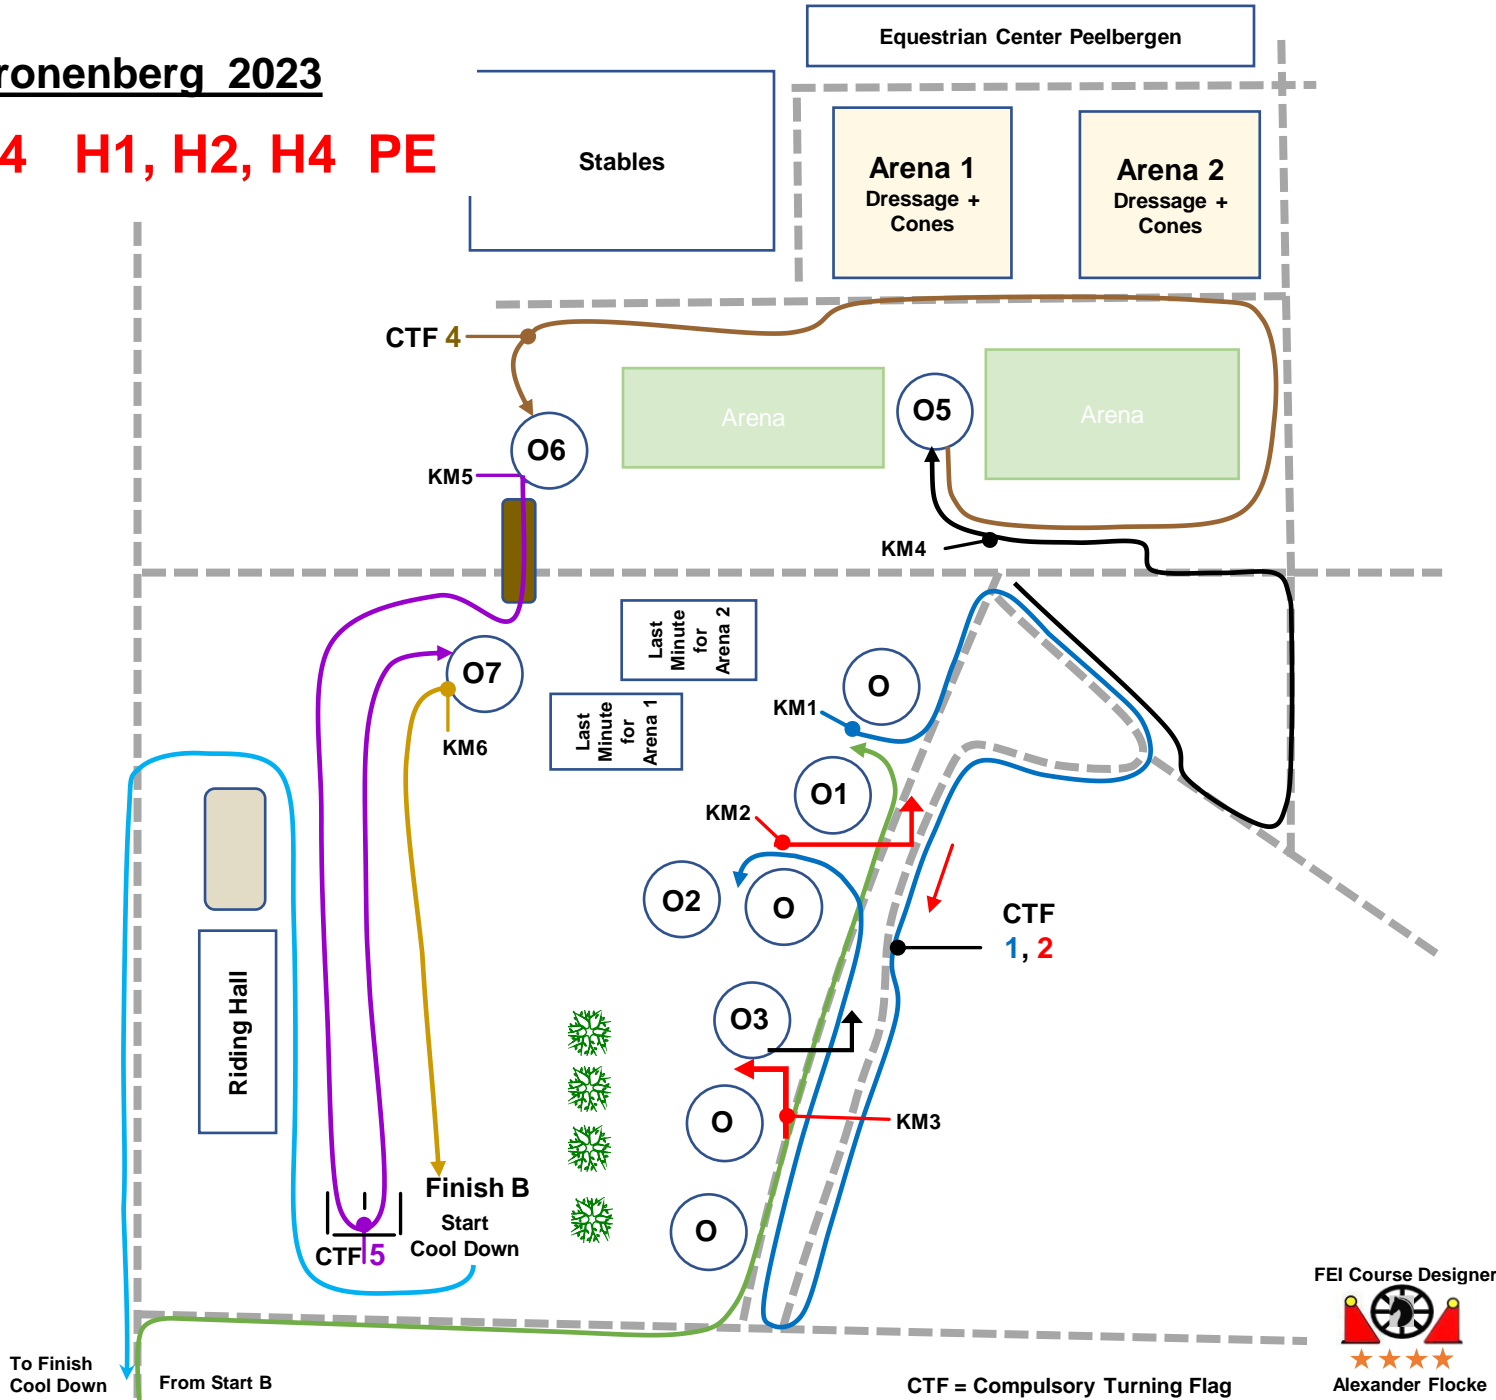

CAI 2* Kronenberg 2023

P1,P2,P4 H1, H2, H4 PE

Horse Driving
Kronenberg

Map of the Section „B“

Order List Section B

Start B, O1, KM1, CTF1, O2,
KM2, CTF2, KM3, O3, KM4,
O5, CTF4, O6, KM5, CTF5,
O7, KM6, Finish B