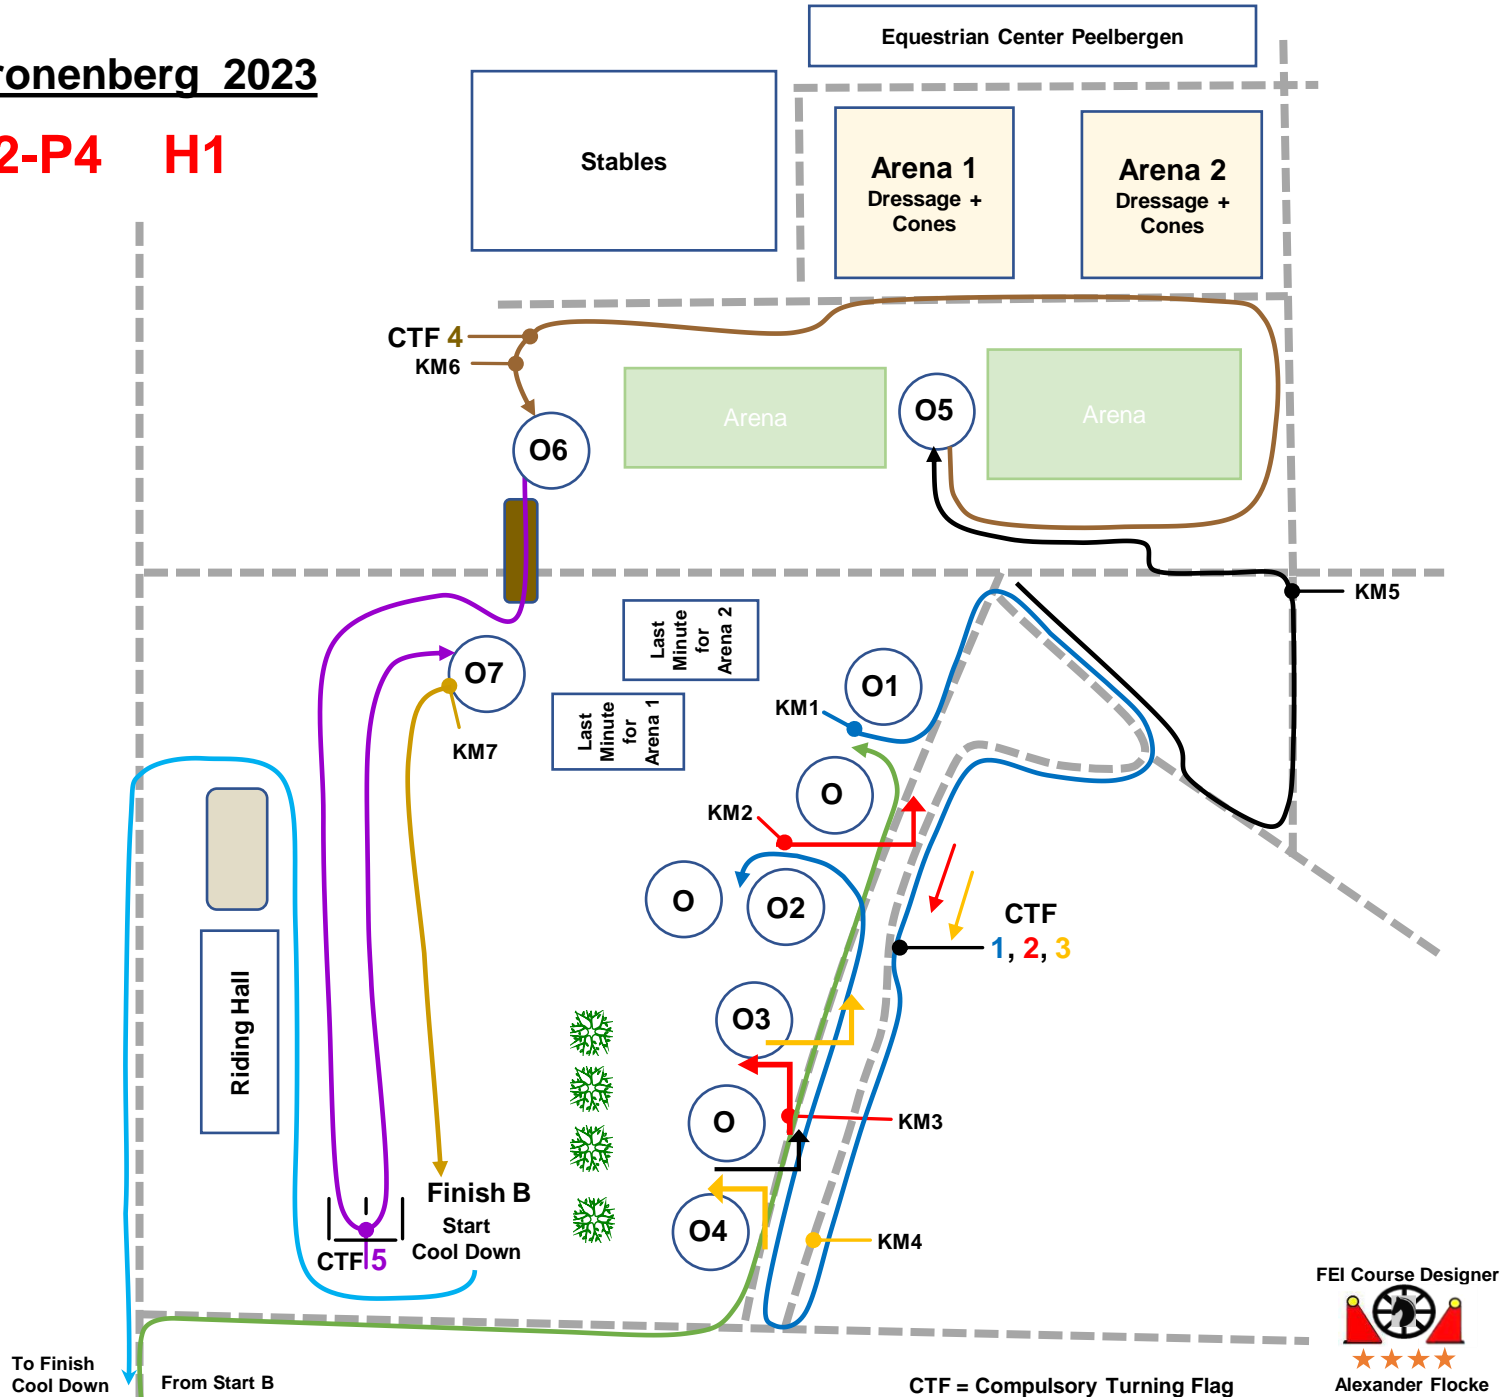

Order List
Section A

Start A,
KM1, KM2,
CTF1,
KM3, KM4,
KM5, KM6,
Finish A

CAI 3* Kronenberg 2023

P1-P2-P4 H1

Horse Driving
Kronenberg

Map of the Section „B“

Order List Section B

Start B, O1, KM1, CTF1, O2,
KM2, CTF2, KM3, O3, CTF3,
KM4, O4, KM5, O5, CTF4,
KM6, O6, CTF5, O7, KM7,
Finish B

CTF = Compulsory Turning Flag

CAI 3* Kronenberg 2023

H4 + H2

Horse Driving
Kronenberg

Map of the Section „B“

Order List Section B

Start B, O1, KM1, CTF1, O2,
KM2, CTF2, KM3, O3, CTF3,
KM4, O4, KM5, O5, CTF4,
KM6, O6, CTF5, O7, KM7,
Finish B