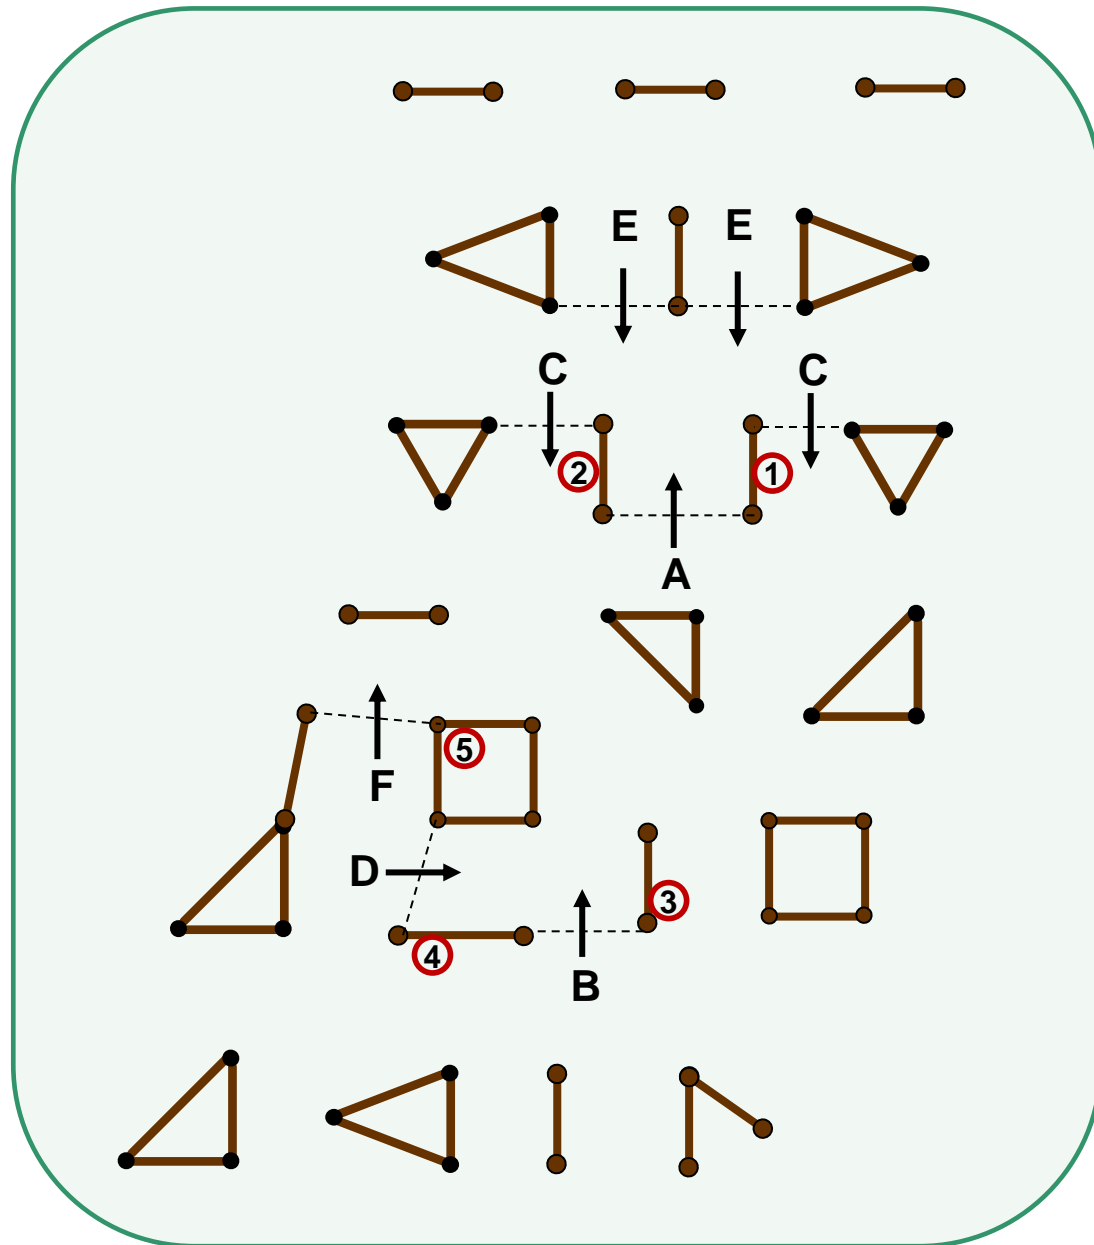

Horse Driving
Kronenberg

07

For all
Classes

○ 5 Knock Down Element