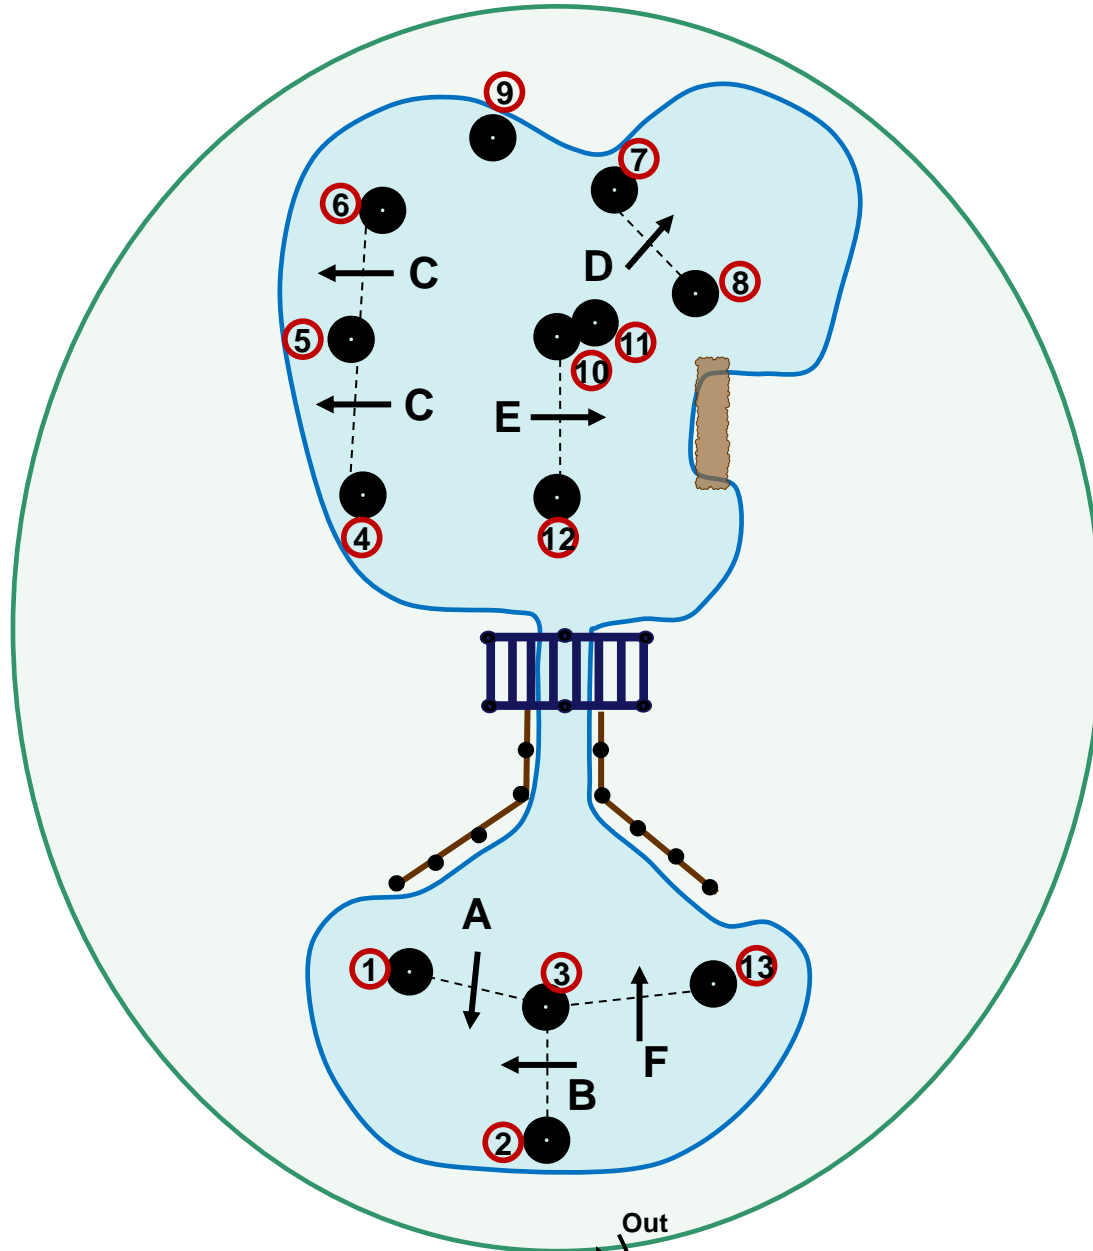

CD 1*
Govert de Koning

3 Knock Down Element

FEI Course Designer

Alexander Flocke

O5

For all
Classes

Horse Driving
Kronenberg

CD 1*
Govert de Koning