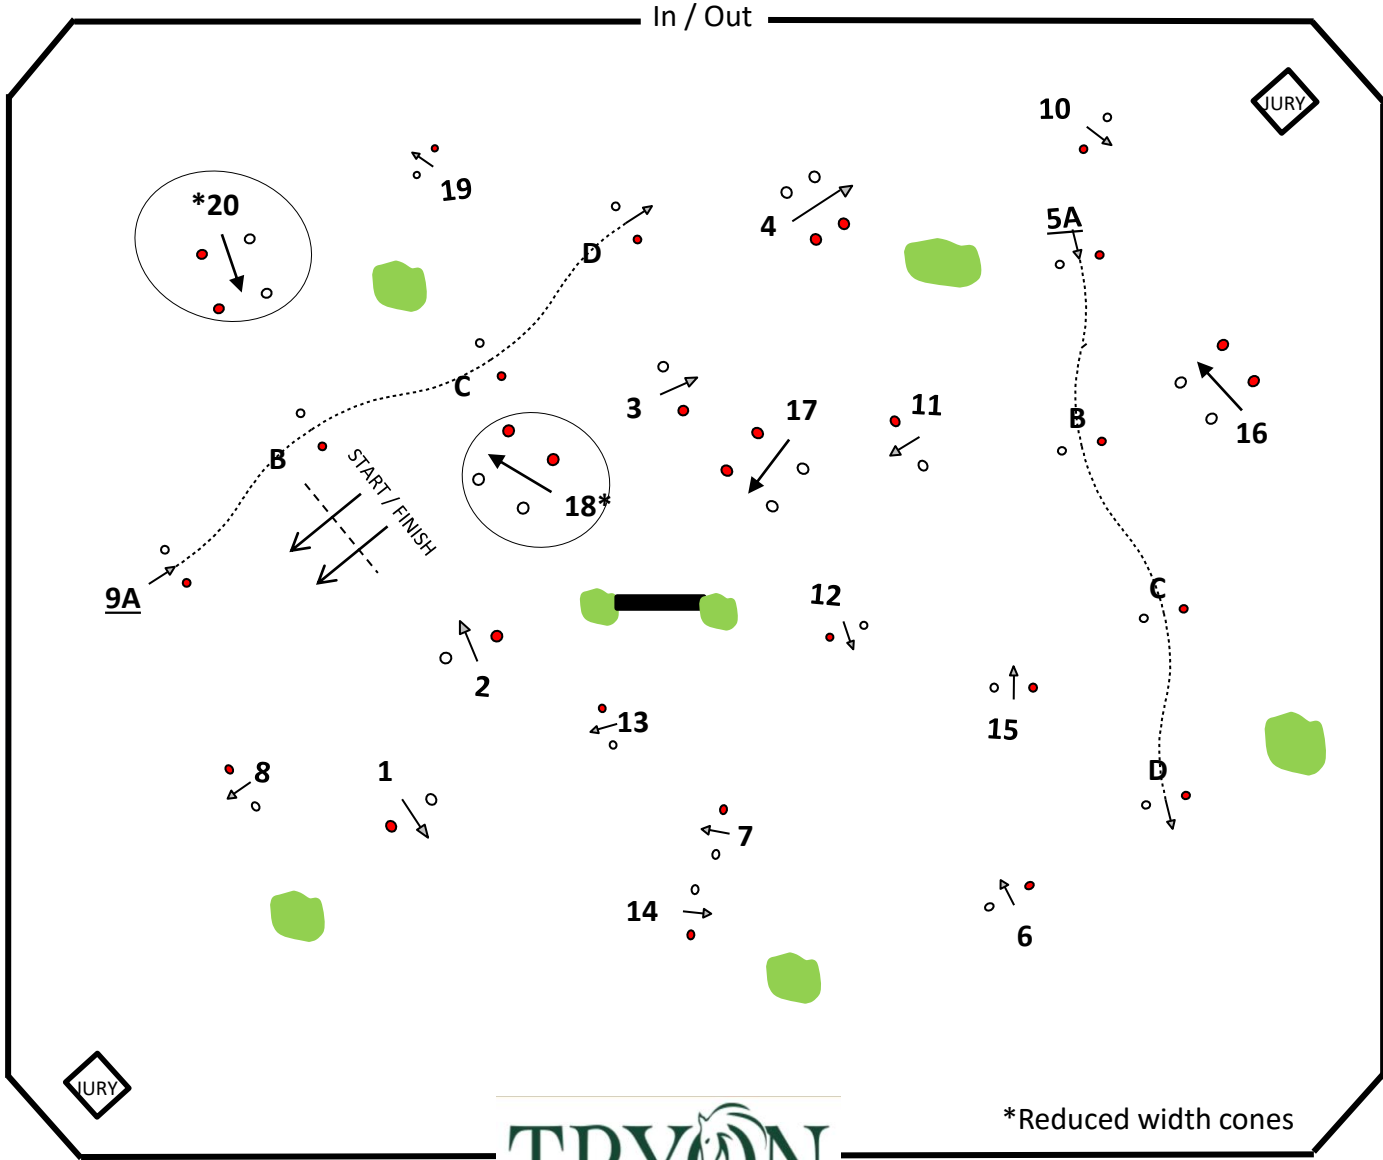

2023

JURY

*Reduced width cones

COURSE DISTANCE:
 Single Horse and Pony 600 meters
 Pair Pony 600 meters
 Pair Horse 625 meters
 Four-in Hand Horse 650 meters