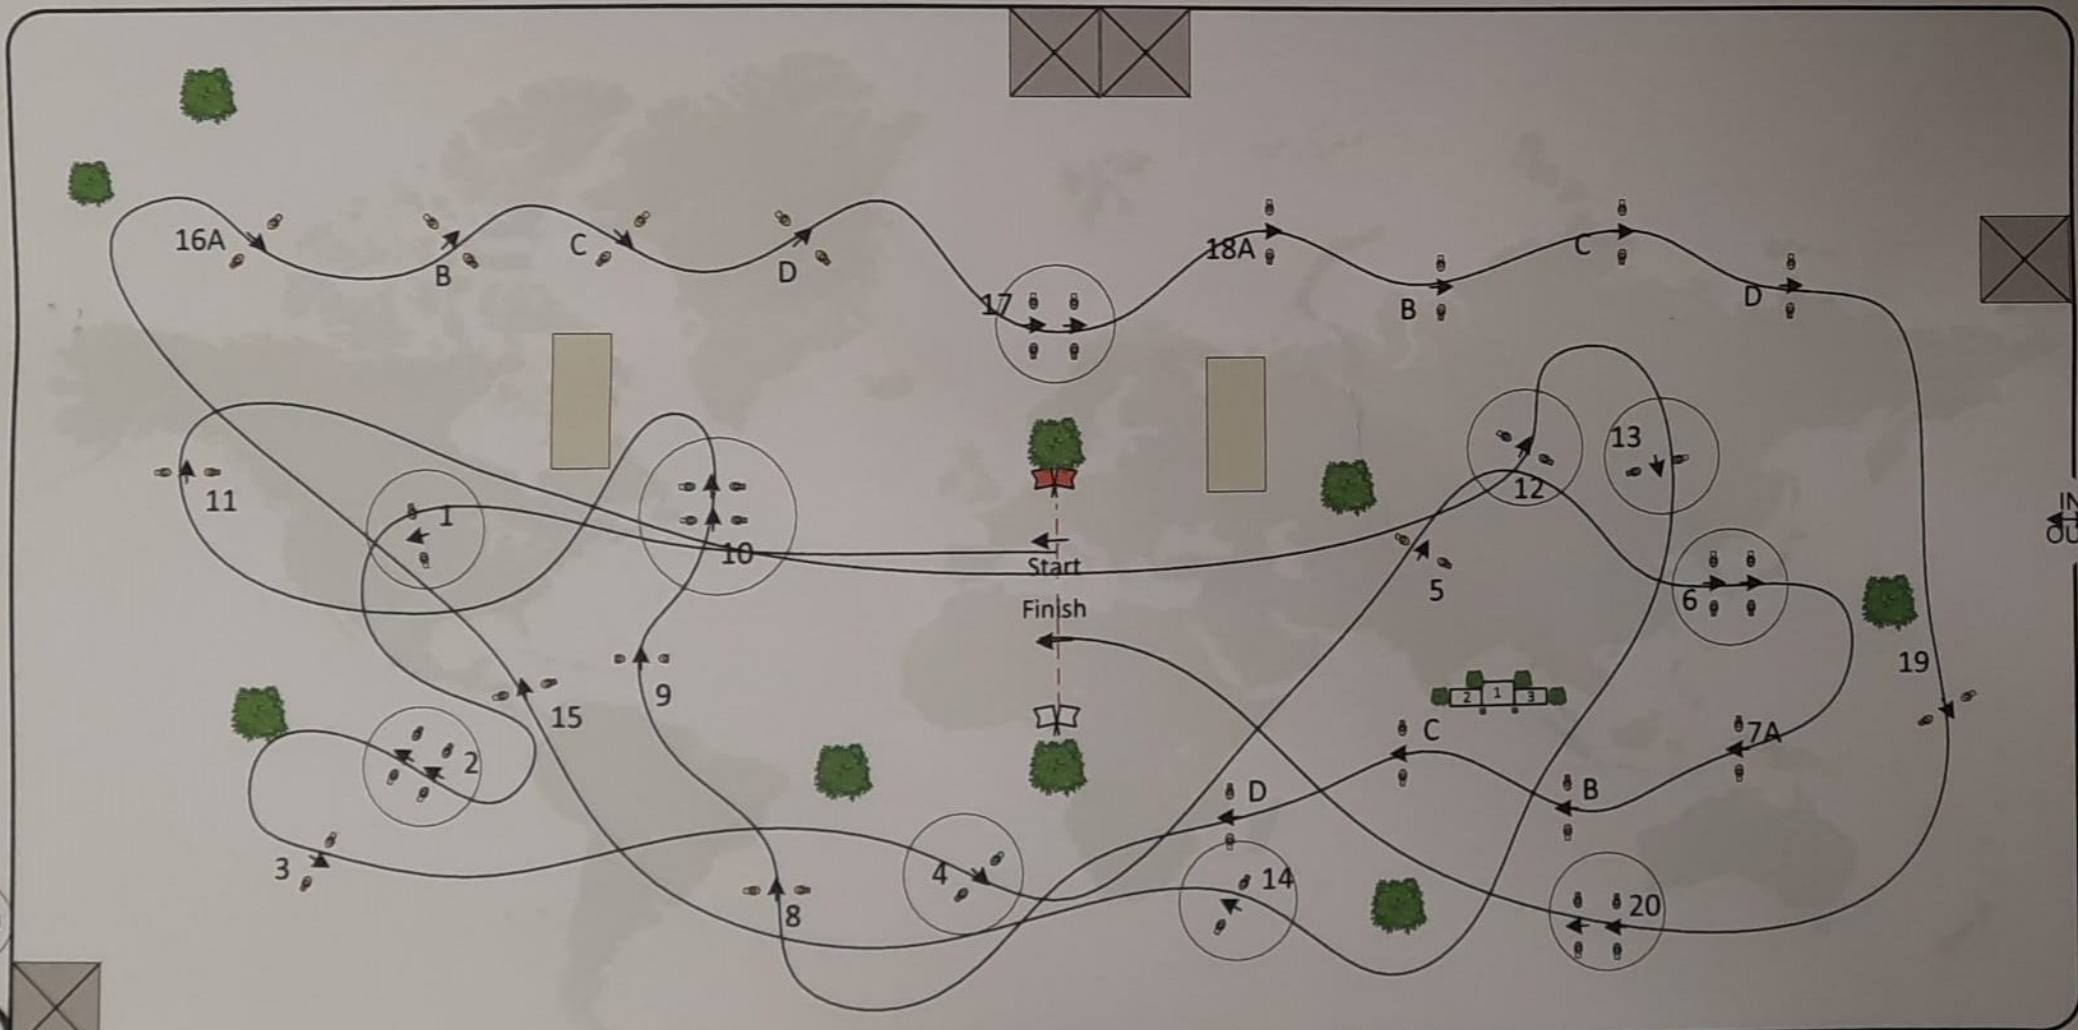

Coursedesigner J Jacobs

The Fault Competition

JACQUES TAMALET

| FEI Rules | Cones width: | Obstacles | Speed: m/min | Length: | Time allowed: | Time Limit: |
|-----------|--------------|-----------|--------------|---------|---------------|-------------|
| 971. 1.1 | 1,60 m. | 20 | 250 | 670 | 161 sec. | 322 sec. |