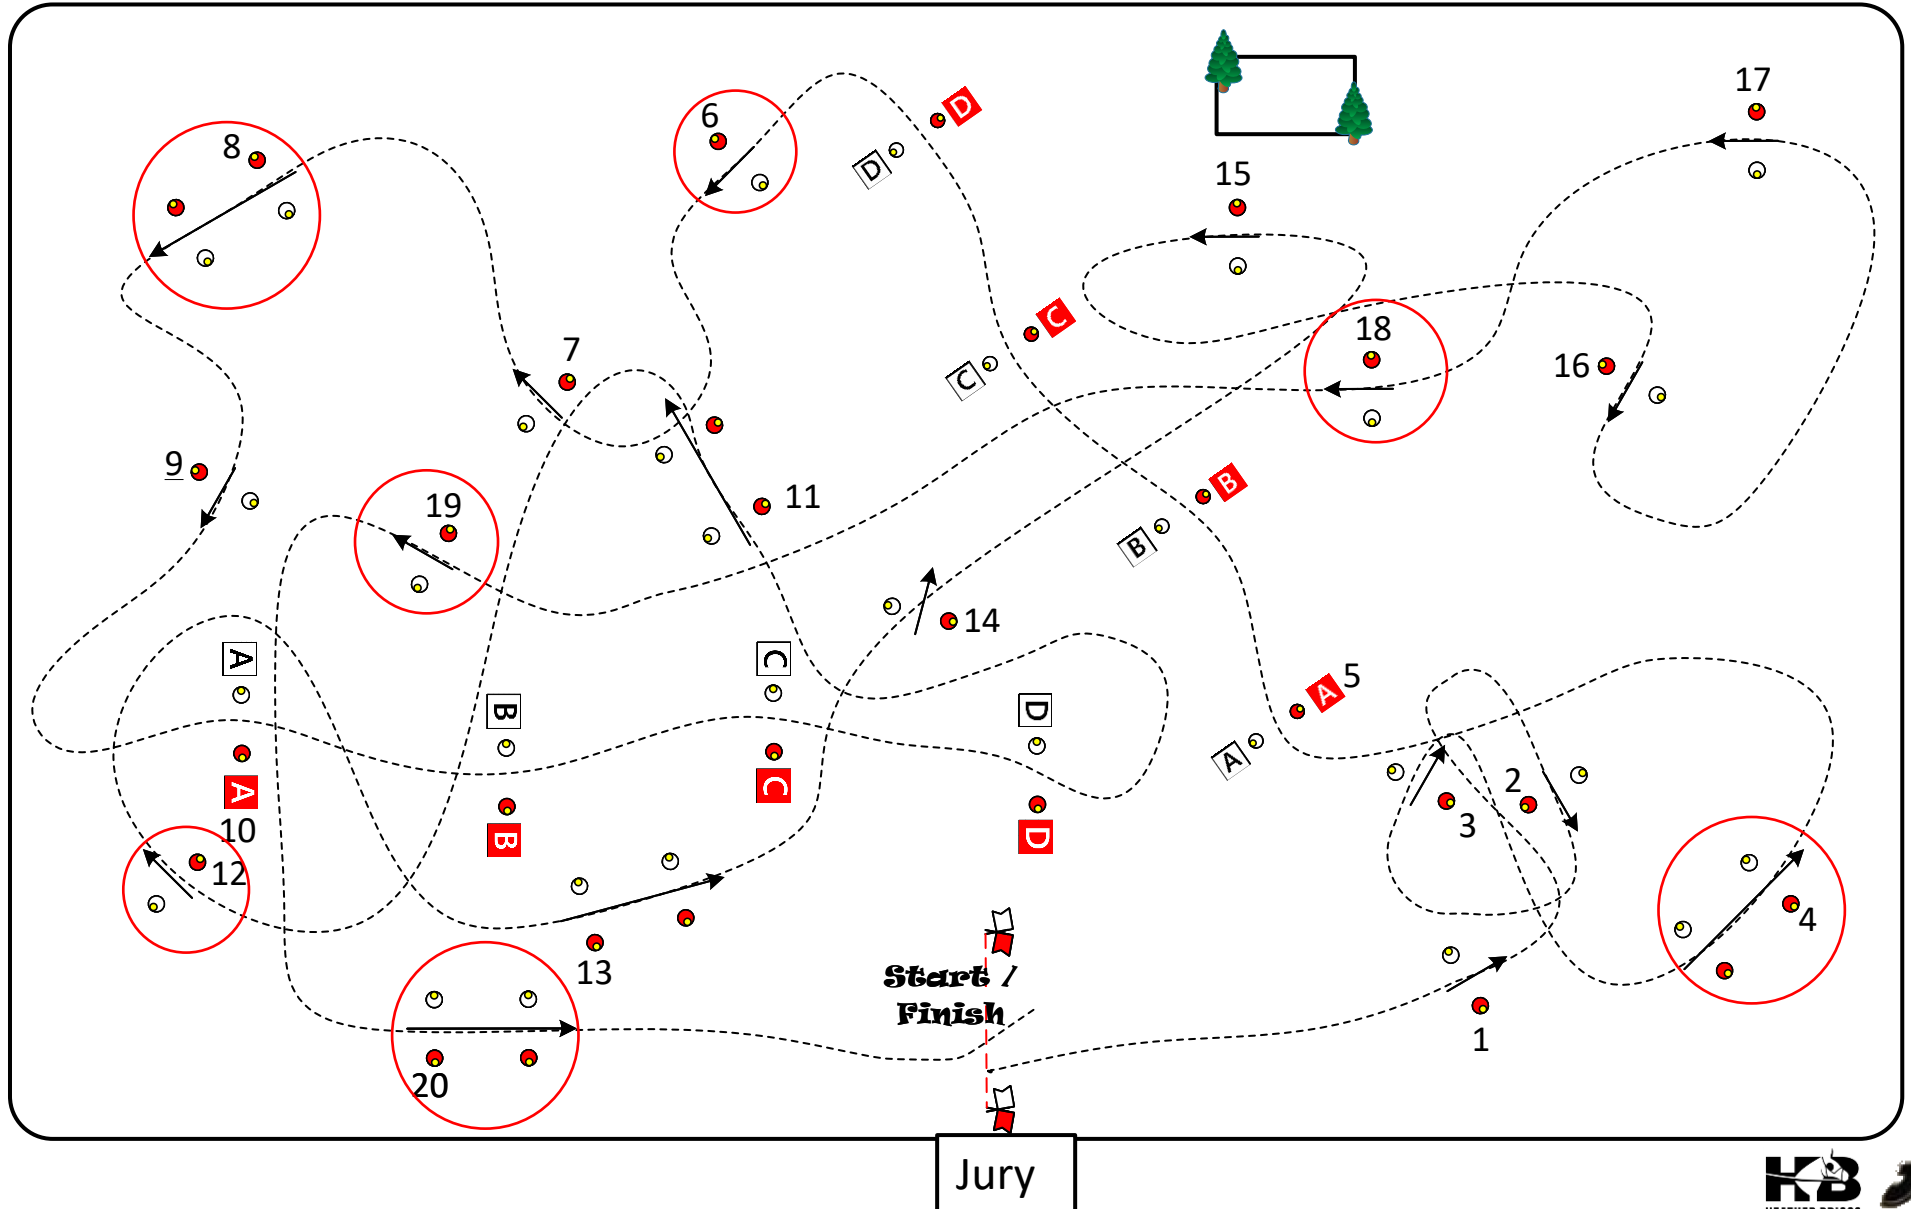

Sunday, 5 May 2024

The Fault Competition

Horses Four- in Hand The Fault Competition
Start: 11.30 AM

Royal Windsor Horse Show

FEI Rules 971. 1.1
Cones width: 1,85 m.
Obstacles 20
Speed: m/min 240
Length: 725
Time allowed: 181 sec.
Time Limit: 363 sec.

1,80m

SCALE: 1:400

Jury

Sunday, 5 May 2024

The Fault Competition

Horses Single
Start: 10.30 AM

Royal Windsor Horse Show

The Fault Competition

FEI Rules
971. 1.1

Cones width:
1,60m

Obstacles
20

Speed: m/min
250

Length:
710

Time allowed:
170 sec.

Time Limit:
341 sec.

1,55m

SCALE: 1:400