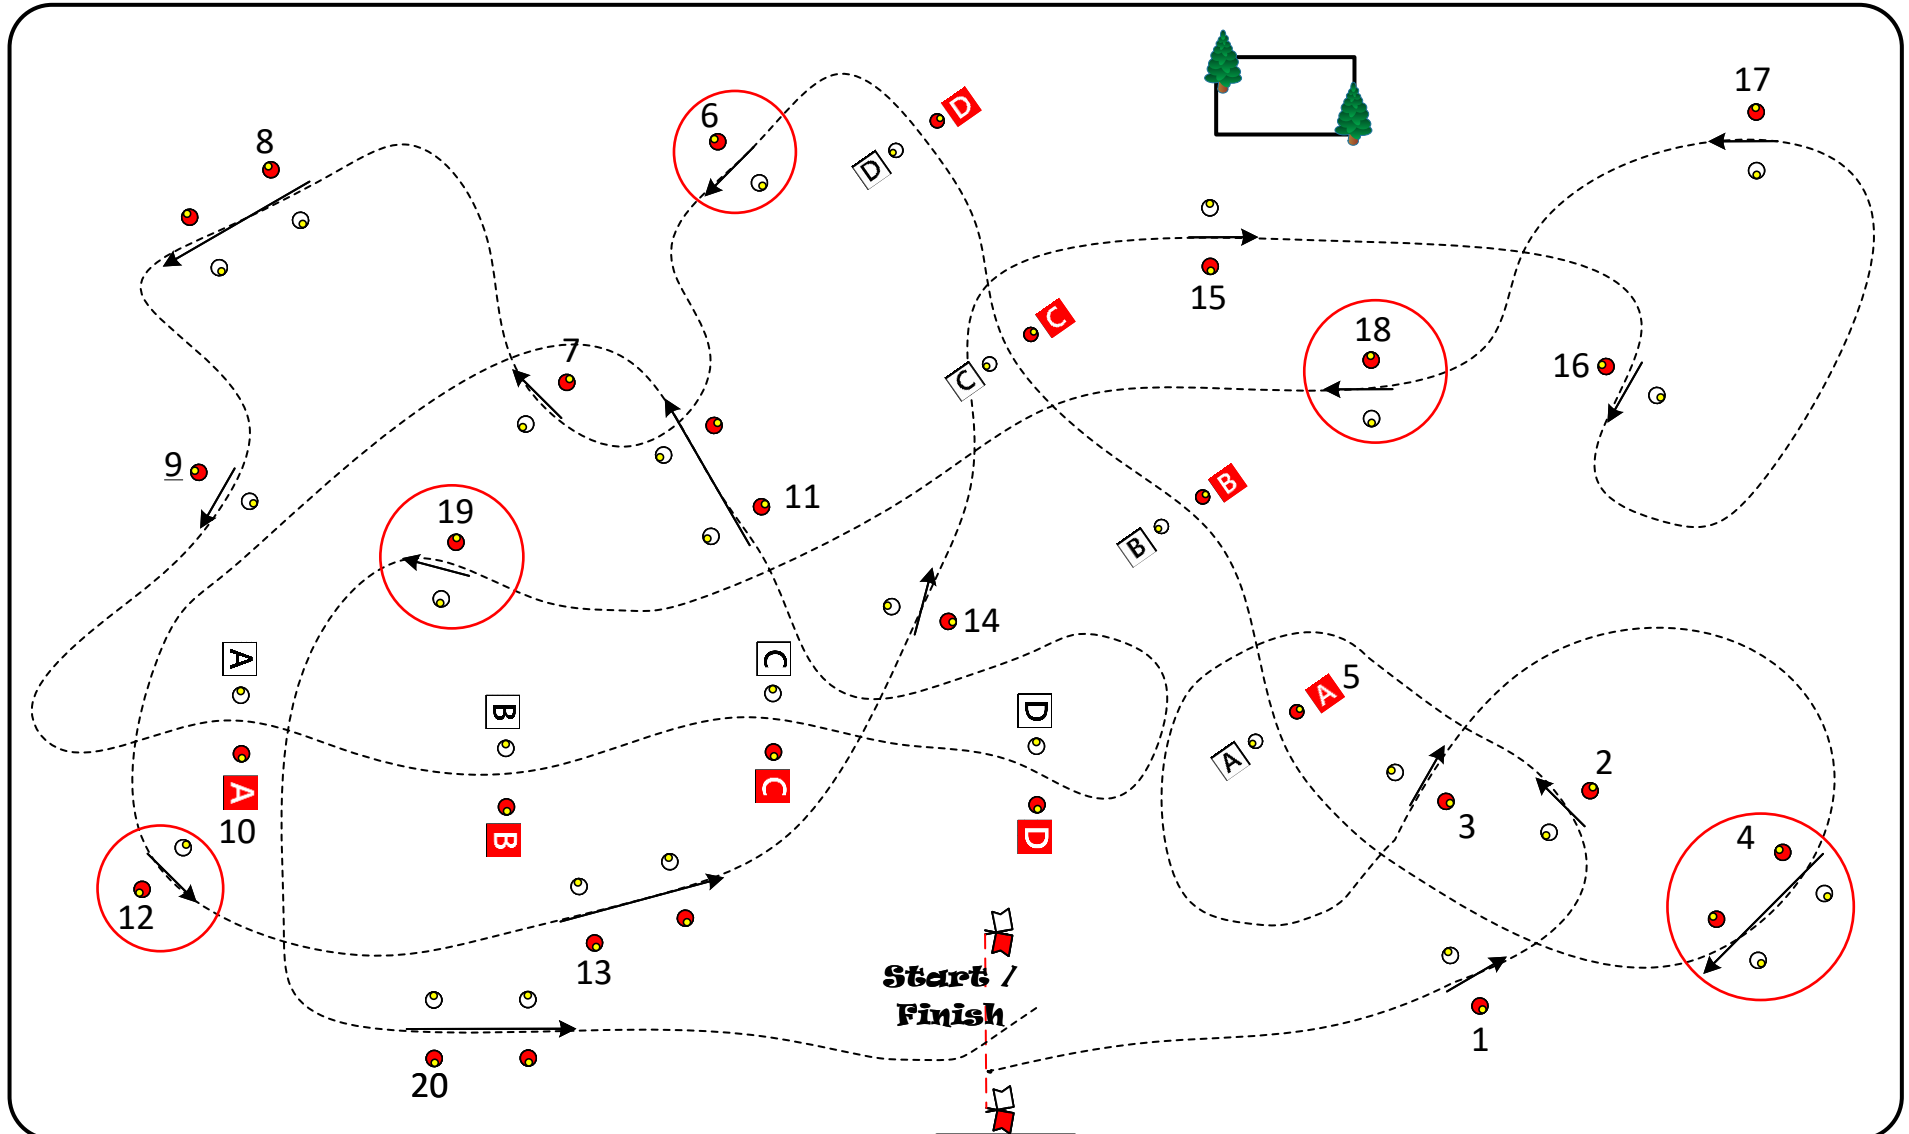

Sunday, 5 May 2024

The Fault Competition

Horses Four- in Hand The Fault Competition
Start: 11.30 AM

Royal Windsor Horse Show

FEI Rules 971. 1.1
Cones width: 1,85 m.
Obstacles 20
Speed: m/min 240
Length: 725
Time allowed: 181 sec.
Time Limit: 363 sec.

1,80m

SCALE: 1:400

Jury

Sunday, 5 May 2024

The Fault Competition

Horses Single
Start: 10.30 AM

Royal Windsor Horse Show

The Fault Competition

FEI Rules
971. 1.1

Cones width:
1,60m

Obstacles
20

Speed: m/min
250

Length:
710

Time allowed:
170 sec.

Time Limit:
341 sec.

1,55m

SCALE: 1:400