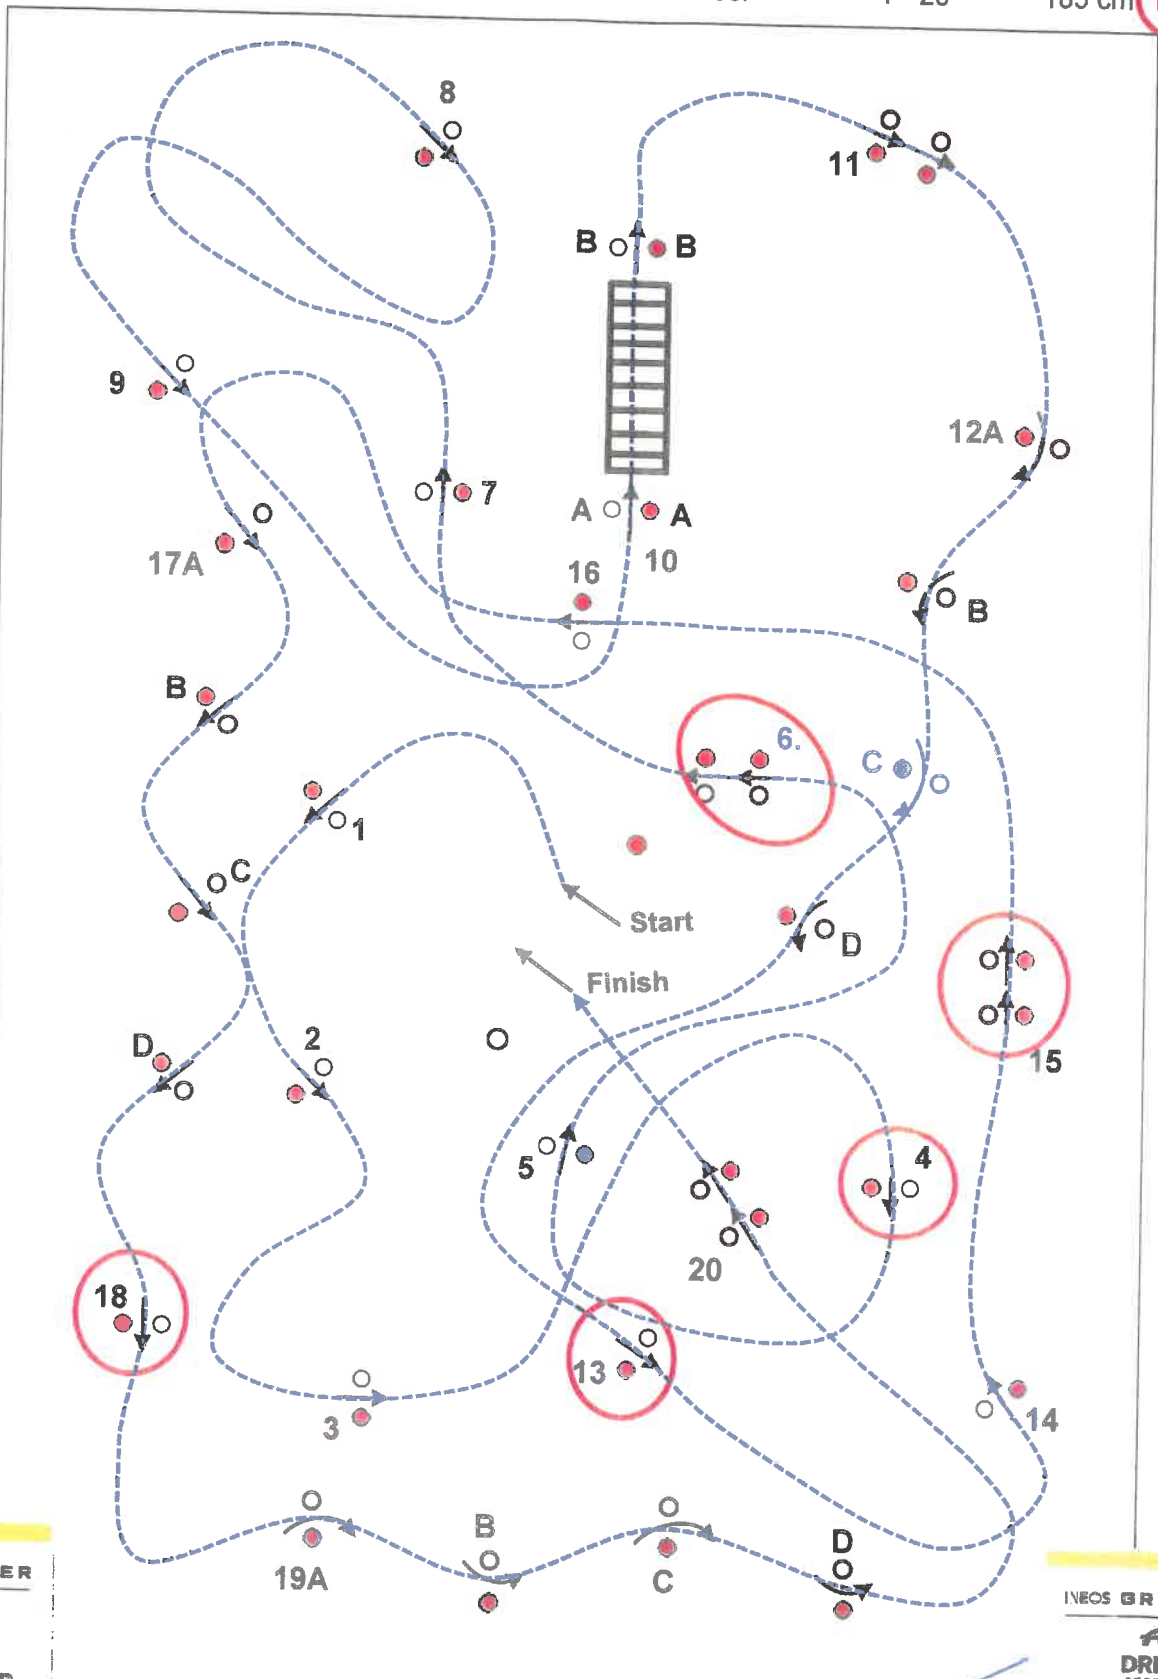

### Obstacle Cone Driving

Course Designer : A. Flocke

CD Ass. H. Briggs, G. Görög, C. Bégányi

Class Nr.5 :  
4-Horses

Speed :  
240 m/min

Length :  
750 m

Time allowed :  
187 sec.

Time Limit :  
374 sec.

Obstacles :  
1 - 20

Width :  
185 cm (180cm)

INEOS BRENADIER

FEI  
DRIVING  
WORLD  
CHAMPIONSHIP

FOUR IN HAND

Judges

In ↑  
Out ↓

INEOS BRENADIER