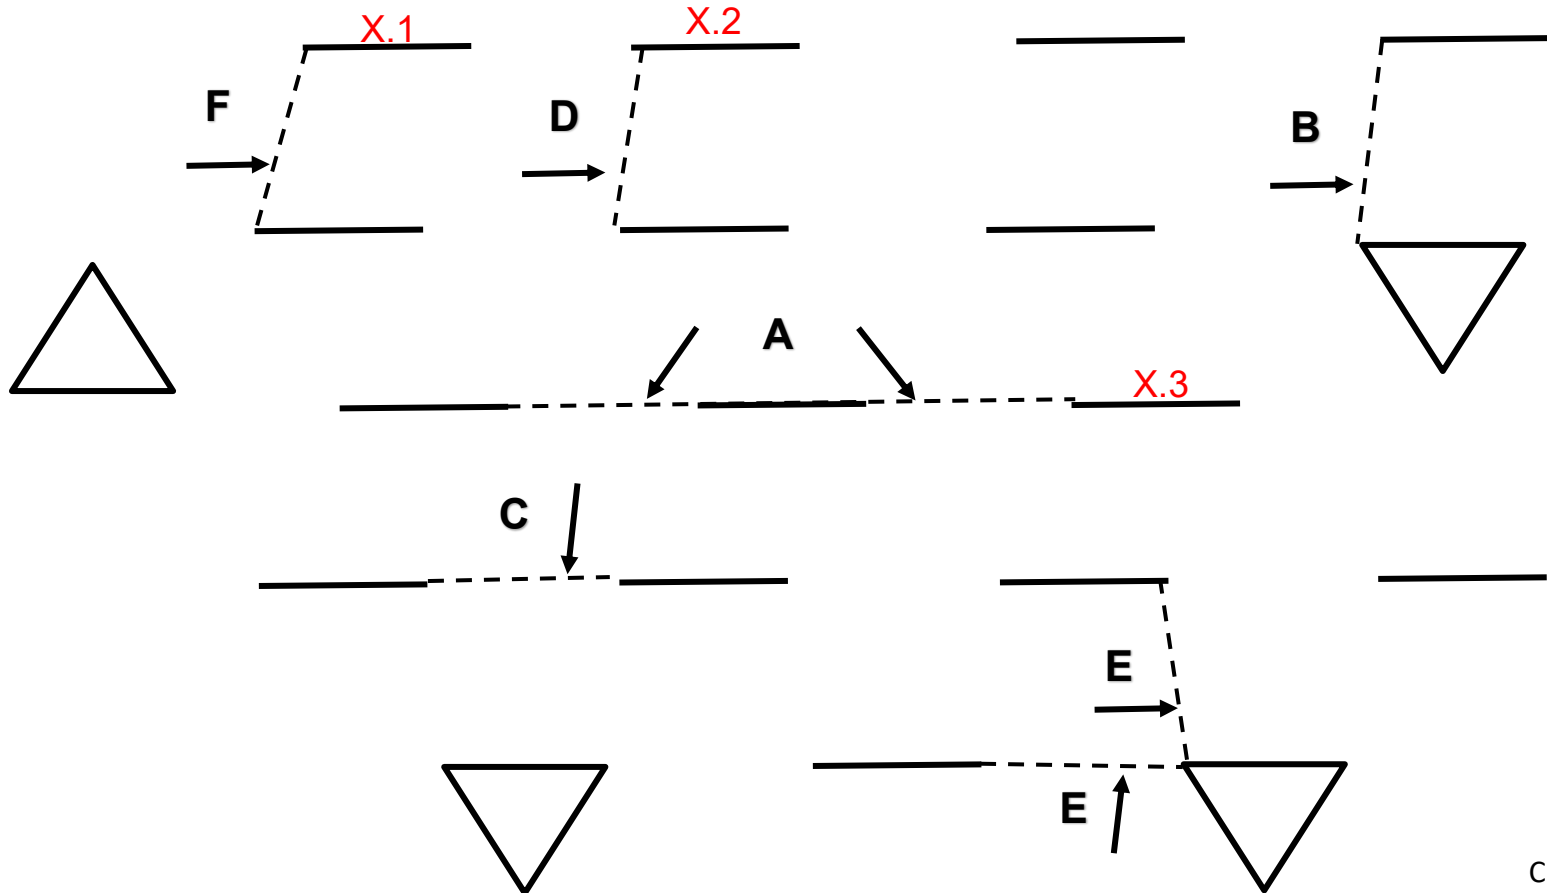

Spring Fling 2024 Obstacle #6: Construction Zone

Start/Finish

Training: A-B-C-D
Prelim: A-B-C-D
Intermediate: A-B-C-D-E
CAI 2*, CAI 3*: A-B-C-D-E-F
Para. A-B-C-D-E
Beginner: A-B-C

X-3 Knockdowns