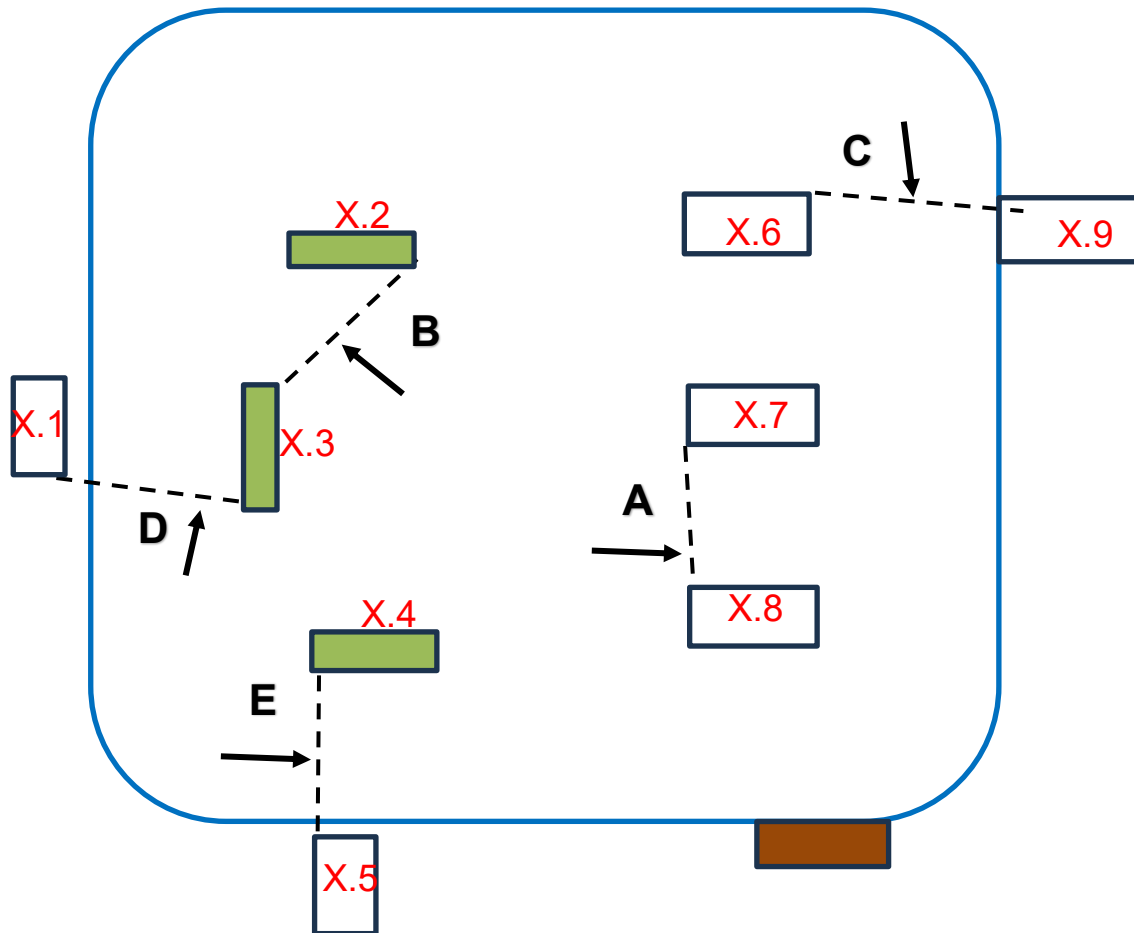

# Spring Fling 2024 Obstacle #4: Duck Pond

Start/Finish

Training: A-B-C-D

Prelim: A-B-C-D

Intermediate: A-B-C-D-E

CAI 2\*, CAI 3\*: A-B-C-D-E-F

Para : A-B-C-D-E

X- 9 Knockdowns