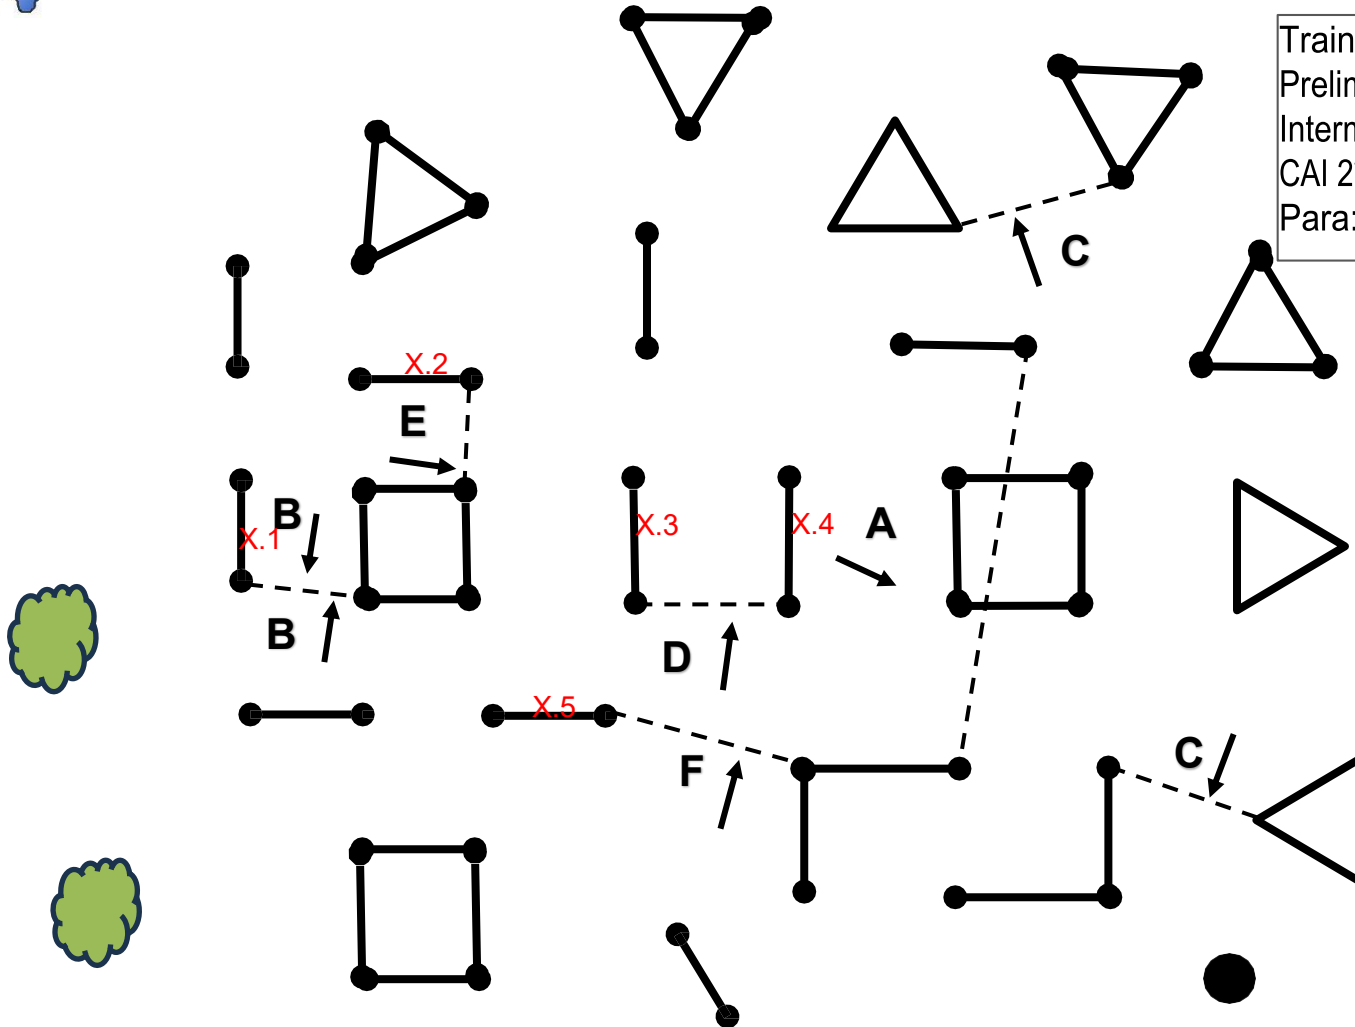

# Spring Fling 2024 Obstacle #1: Seminole Corner

Start/Finish

Beginner: A-B-C  
 Training/Prelim: A-B-C-D  
 Intermediate/Para A-B-C-D-E  
 CAI 2 \*, CAI 3\*:  
 A-B-C-D-E-F

X - 2 Knockdown

# Spring Fling 2024 Obstacle #5: Bridge

Training: A-B-C-D

Prelim: A-B-C-D

Intermediate: A-B-C-D-E

CAI 2\*, CAI 3\*: A-B-C-D-E-F

Para: A-B-C-D-E

X-7 Knockdowns

Start/Finish

# Spring Fling 2024 Obstacle #3: Stockade

Training A-B-C-D  
 Preliminary: A-B-C-D  
 Intermediate: A-B-C-D-E  
 CAI 2\*, CAI 3\*: A-B-C-D-E-F  
 Para: A-B-C-D-E

Beginner: A-B-C

X - 5 Knockdowns

Start/Finish

# Spring Fling 2024 Obstacle #2: between trees

Beginner: A-B-C  
CAI 3\*: A-B-C-D-E-F

X - 3 Knockdowns