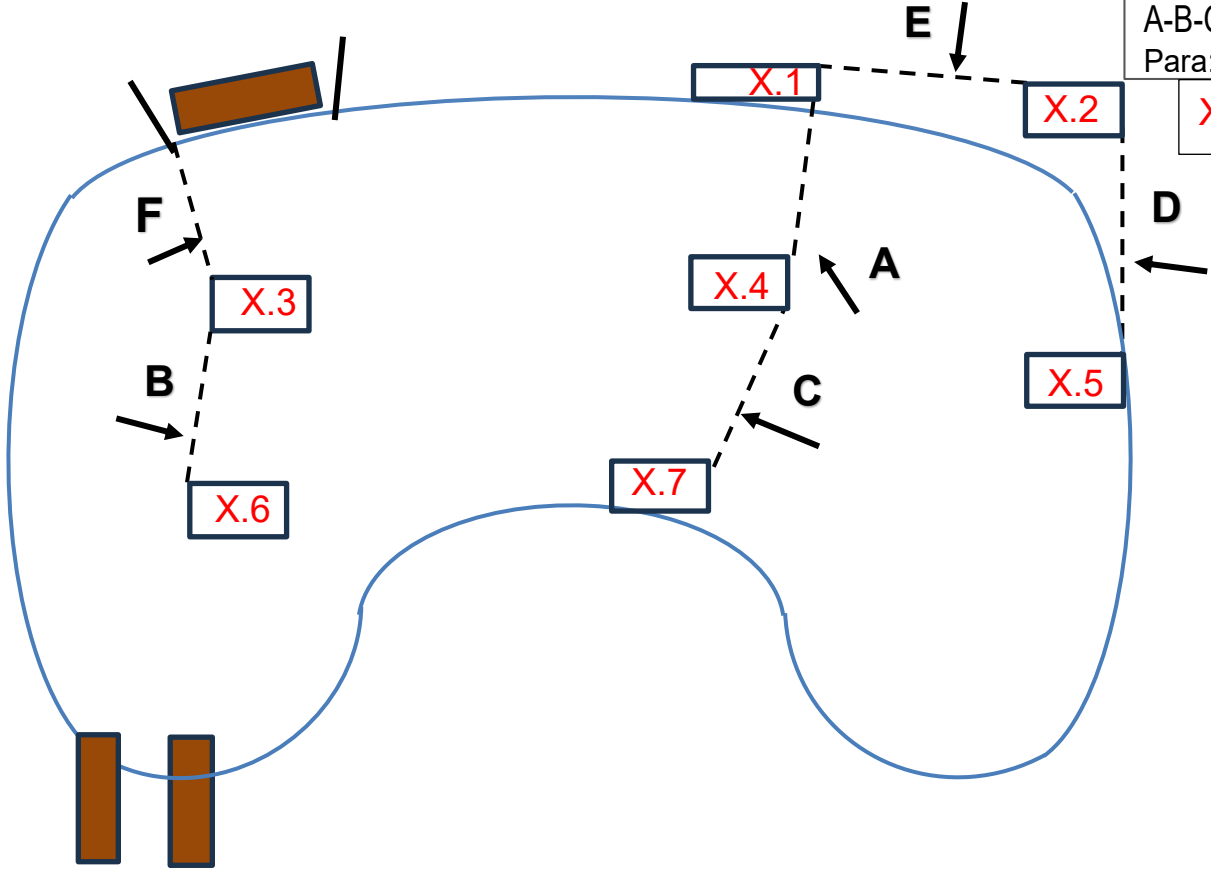

# Spring Fling 2024 Obstacle #1: Seminole Corner

Start/Finish

Beginner: A-B-C  
 Training/Prelim: A-B-C-D  
 Intermediate/Para A-B-C-D-E  
 CAI 2 \*, CAI 3\*:  
 A-B-C-D-E-F

X - 2 Knockdown

# Spring Fling 2024 Obstacle #6: Construction Zone

Start/Finish

Training: A-B-C-D  
 Prelim: A-B-C-D  
 Intermediate: A-B-C-D-E  
 CAI 2\*, CAI 3\*: A-B-C-D-E-F  
 Para. A-B-C-D-E  
 Beginner: A-B-C

X-3 Knockdowns

# Spring Fling 2024 Obstacle #7: Across the Pond

Prelim: A-B-C-D  
 Intermediate: A-B-C-D-E  
 CAI 2\*, CAI 3\* :  
 A-B-C-D-E-F  
 Para: A-B-C-D-E  
**X-7 knockdowns**

Start/Finish