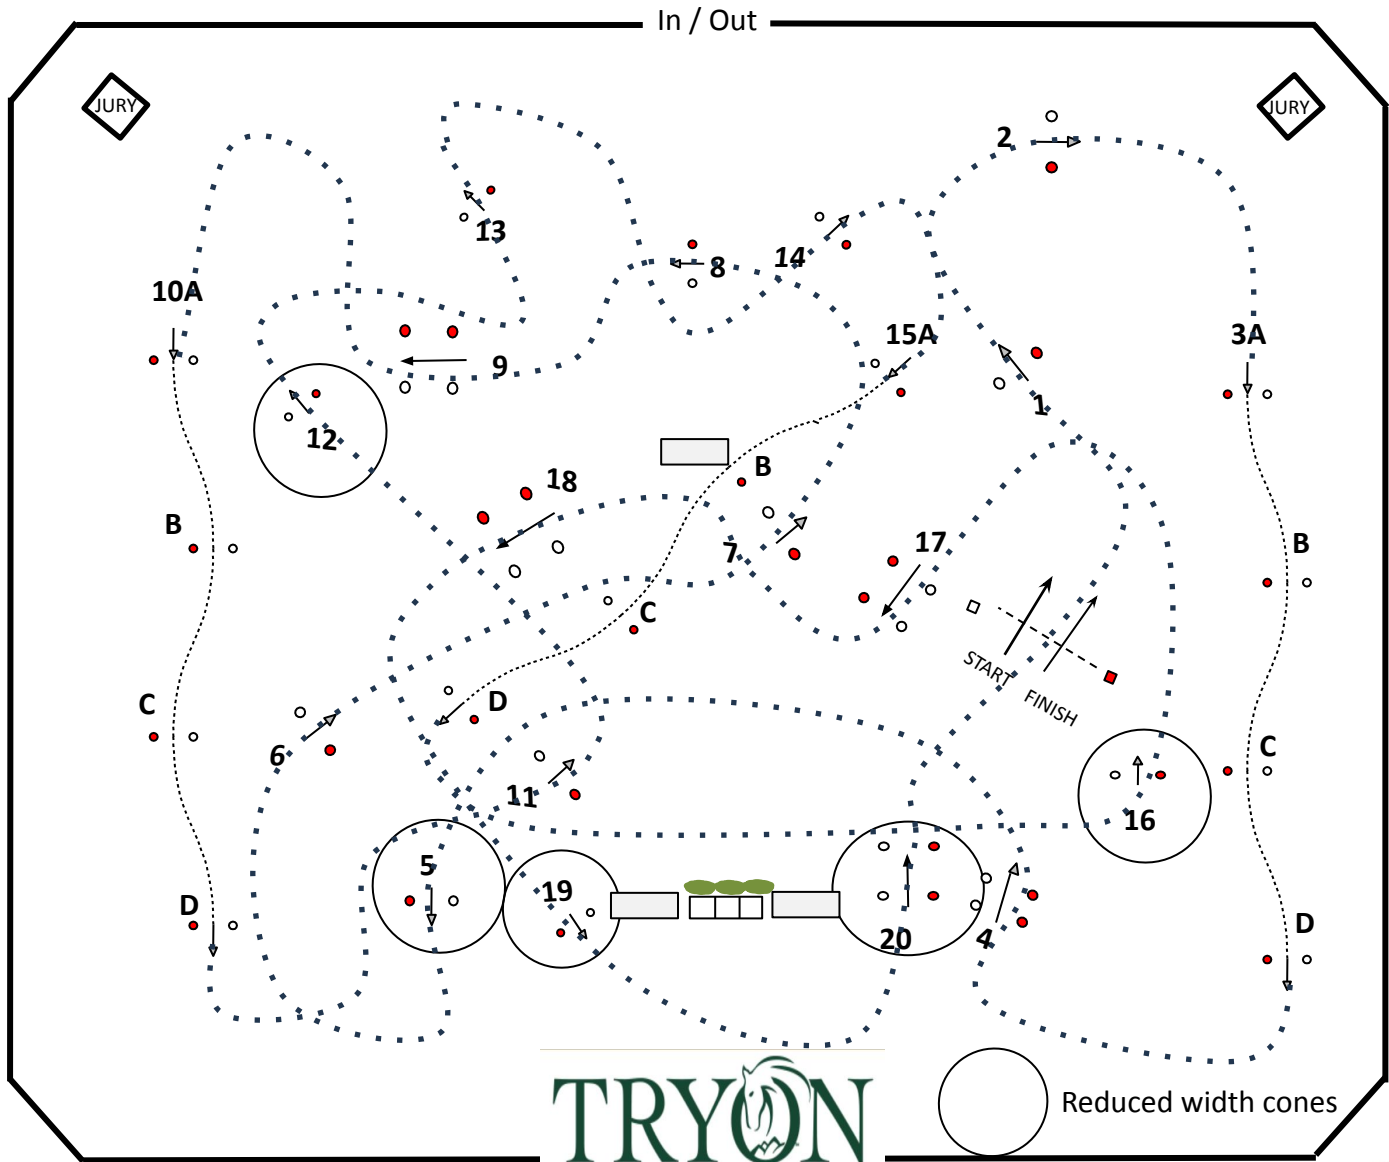

CDE Tryon  
 April 2025  
 (not 3\*  
 Single &  
 Pair)

**COURSE DISTANCE:**

Single Horse and Pony 710 meters

Pair Pony 710 meters

Pair Horse 730 meters

Four-in Hand Horse 760 meters

Course Designer Henning Lemcke

CDE Tryon  
 April 2025  
 (3\* Single &  
 Pair only)

**COURSE DISTANCE:**

- Single Horse and Pony 700 meters
- Pair Pony 700 meters
- Pair Horse 720meters
- Four-in Hand Horse meters

Course Designer Henning Lemcke