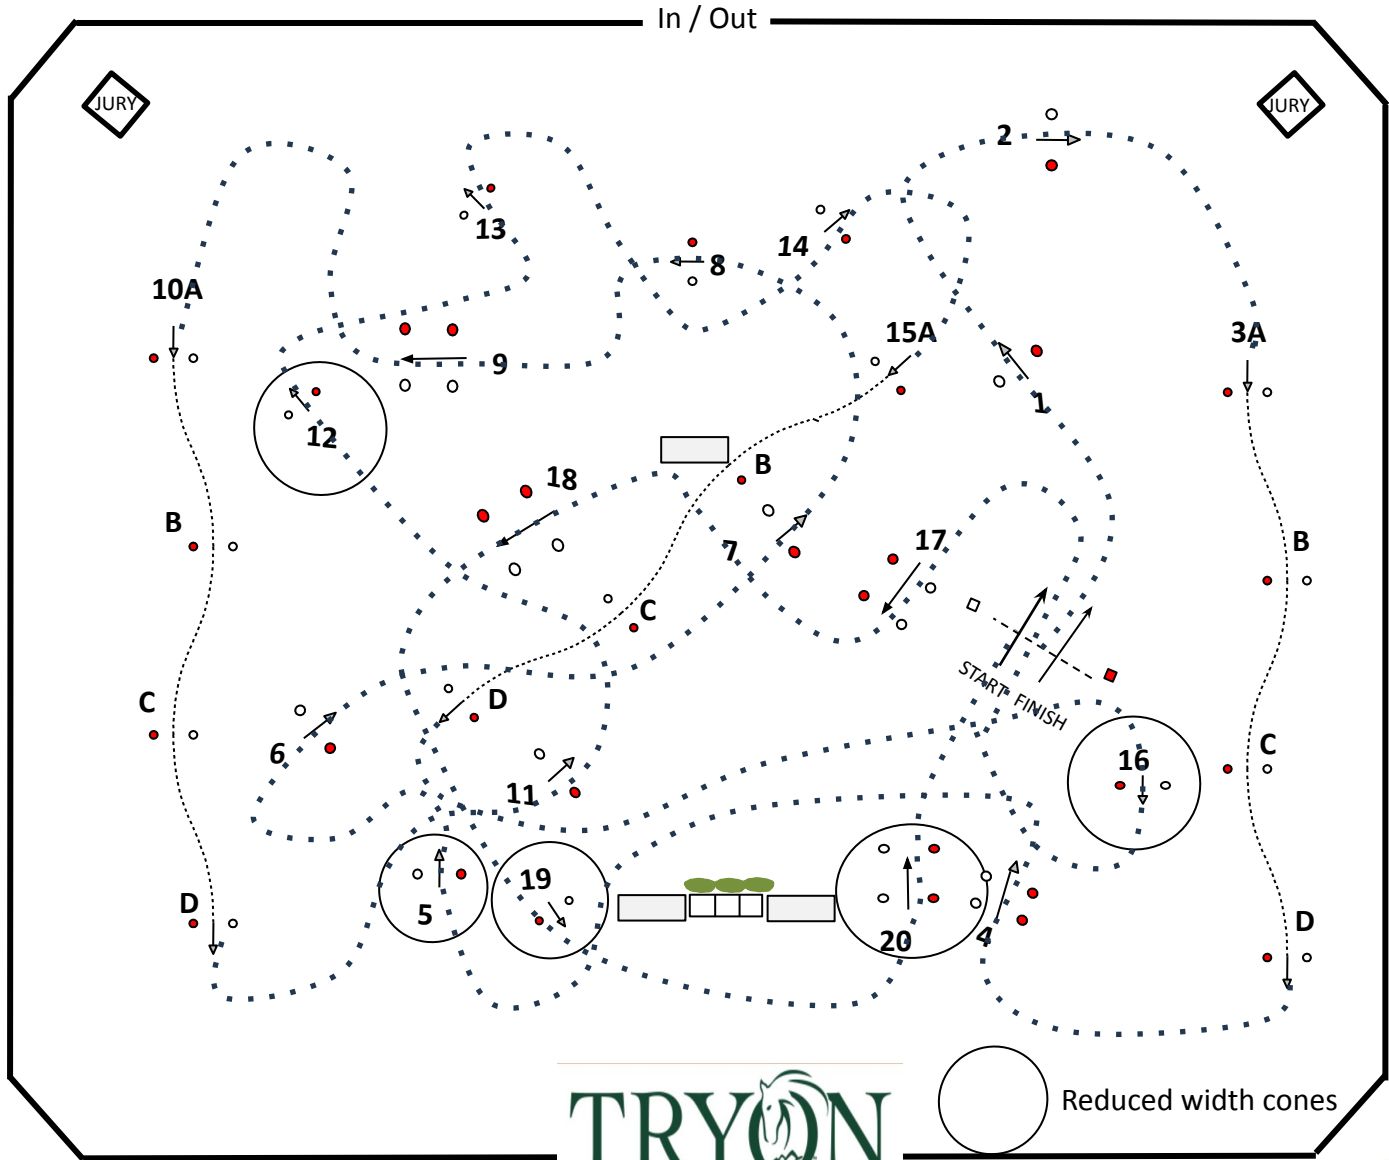

CDE Tryon  
 April 2025  
 (not 3\*  
 Single &  
 Pair)

**COURSE DISTANCE:**

Single Horse and Pony 710 meters

Pair Pony 710 meters

Pair Horse 730 meters

Four-in Hand Horse 760 meters

Course Designer Henning Lemcke

CDE Tryon  
 April 2025  
 (3\* Single &  
 Pair only)

**COURSE DISTANCE:**

- Single Horse and Pony 700 meters
- Pair Pony 700 meters
- Pair Horse 720meters
- Four-in Hand Horse meters

Course Designer Henning Lemcke