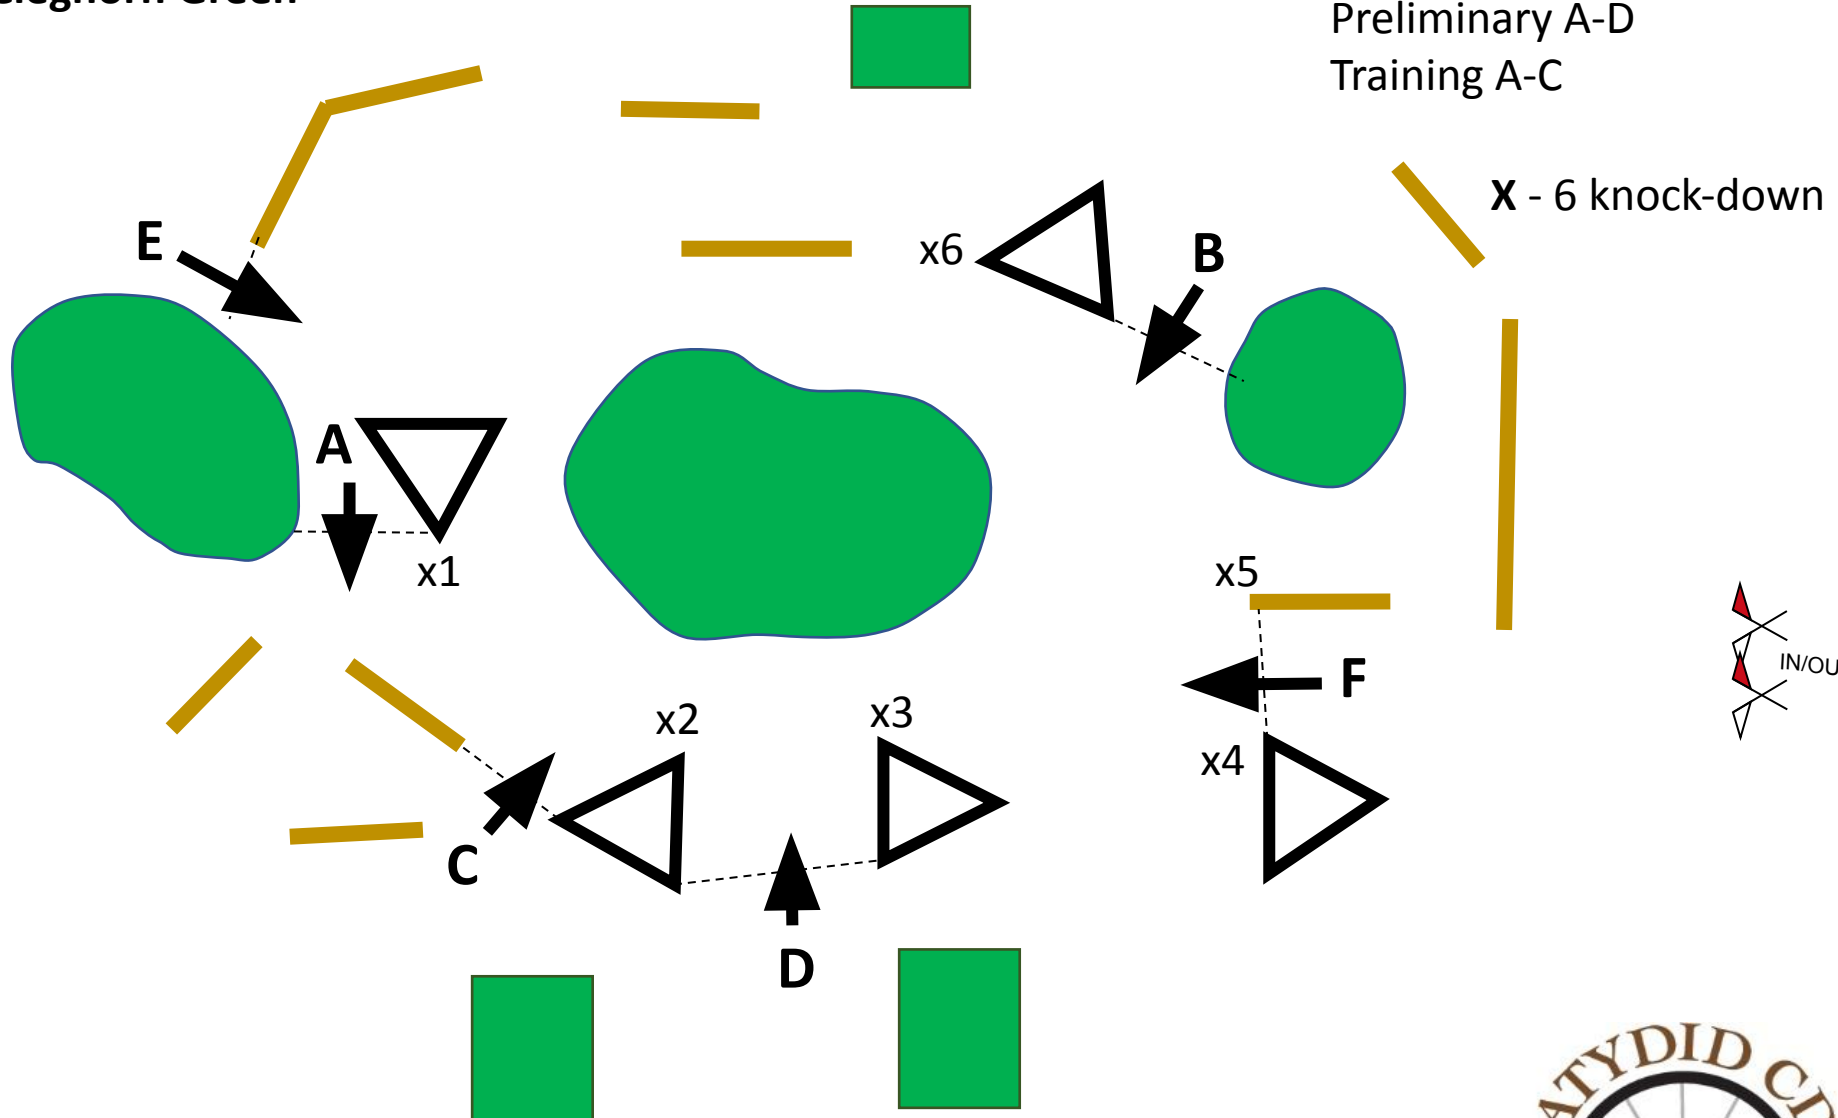

X - 3 knock-downs

Course Designer Henning Lemcke & Marc Johnson

OBSTACLE 3

The Cleghorn Green

FEI 3* A-F
FEI 2* A-F
Intermediate A-E
Preliminary A-D
Training A-C

Course Designer
Henning Lemcke &
Marc Johnson