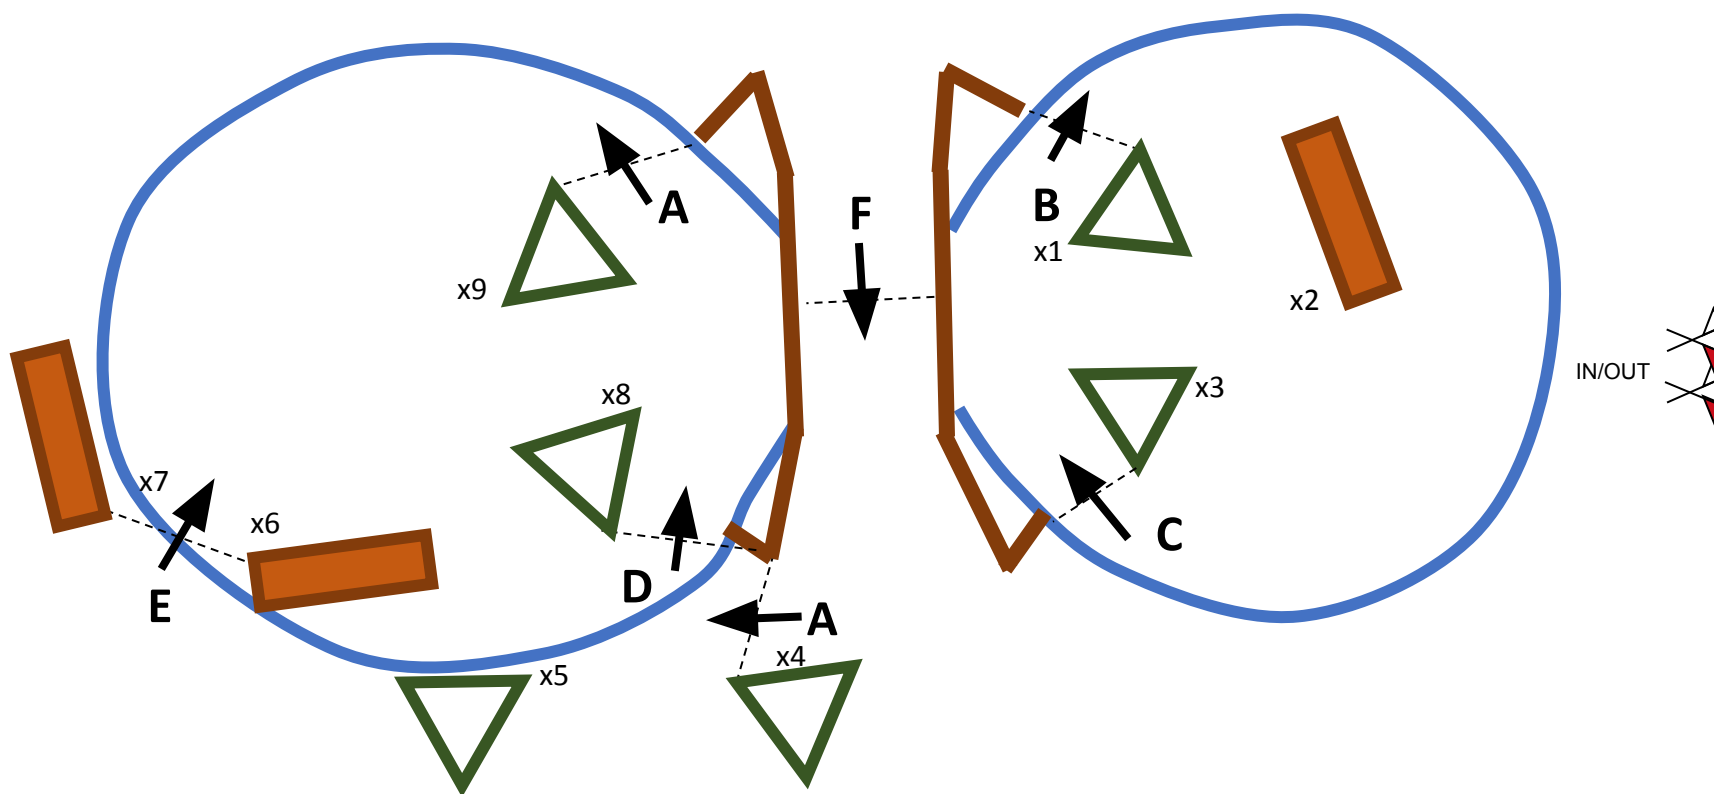

The Bridge

Obstacle 1

FEI 3* A-F

FEI 2* A-F

Intermediate A-E

Preliminary A-D

Training A-C

X - 9 knock-downs