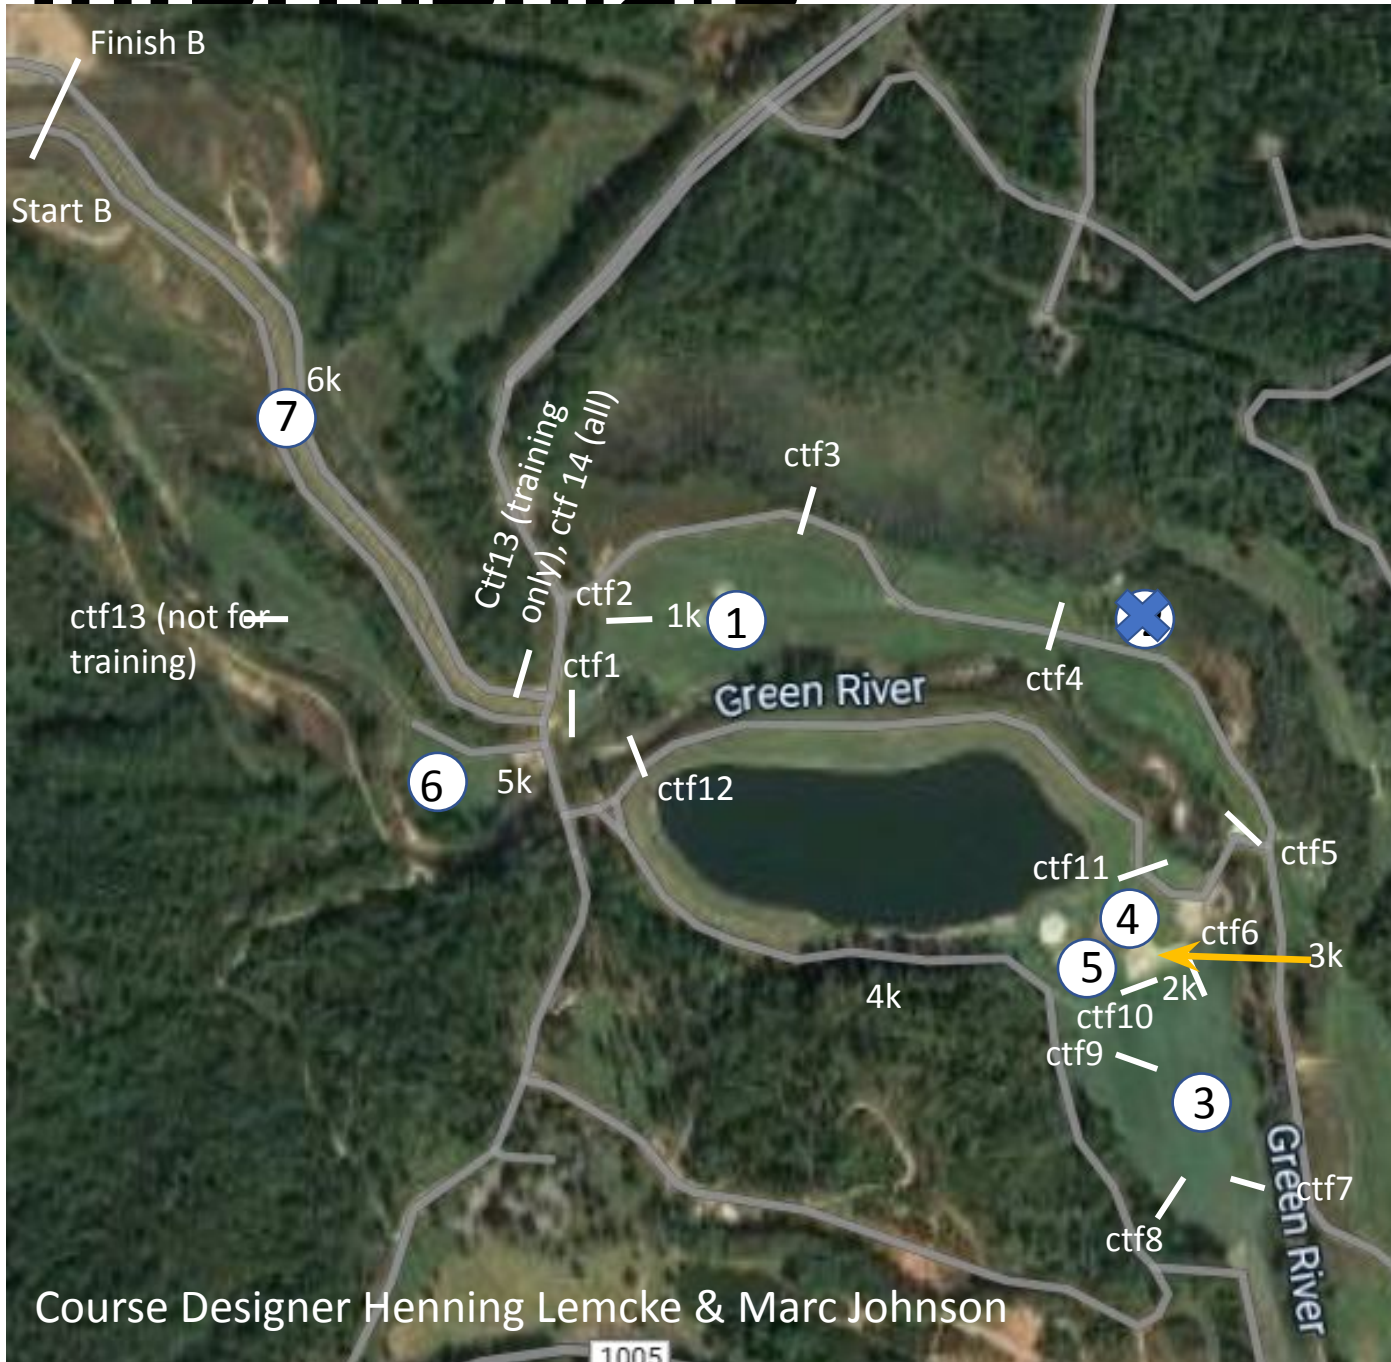

Section B – Intermediate

Start B, ctf1, Obs 1, 1k, ctf2, ctf3, ctf4, ctf5, 2k, Obs 3, ctf6, ctf 7, ctf8, ctf9, Obs 4, 3k, ctf10, ctf11, ctf12, 4k, Obs 5, 5k, Obs 6, ctf13, ctf14, Obs 7, 6k, Finish B. 6567m