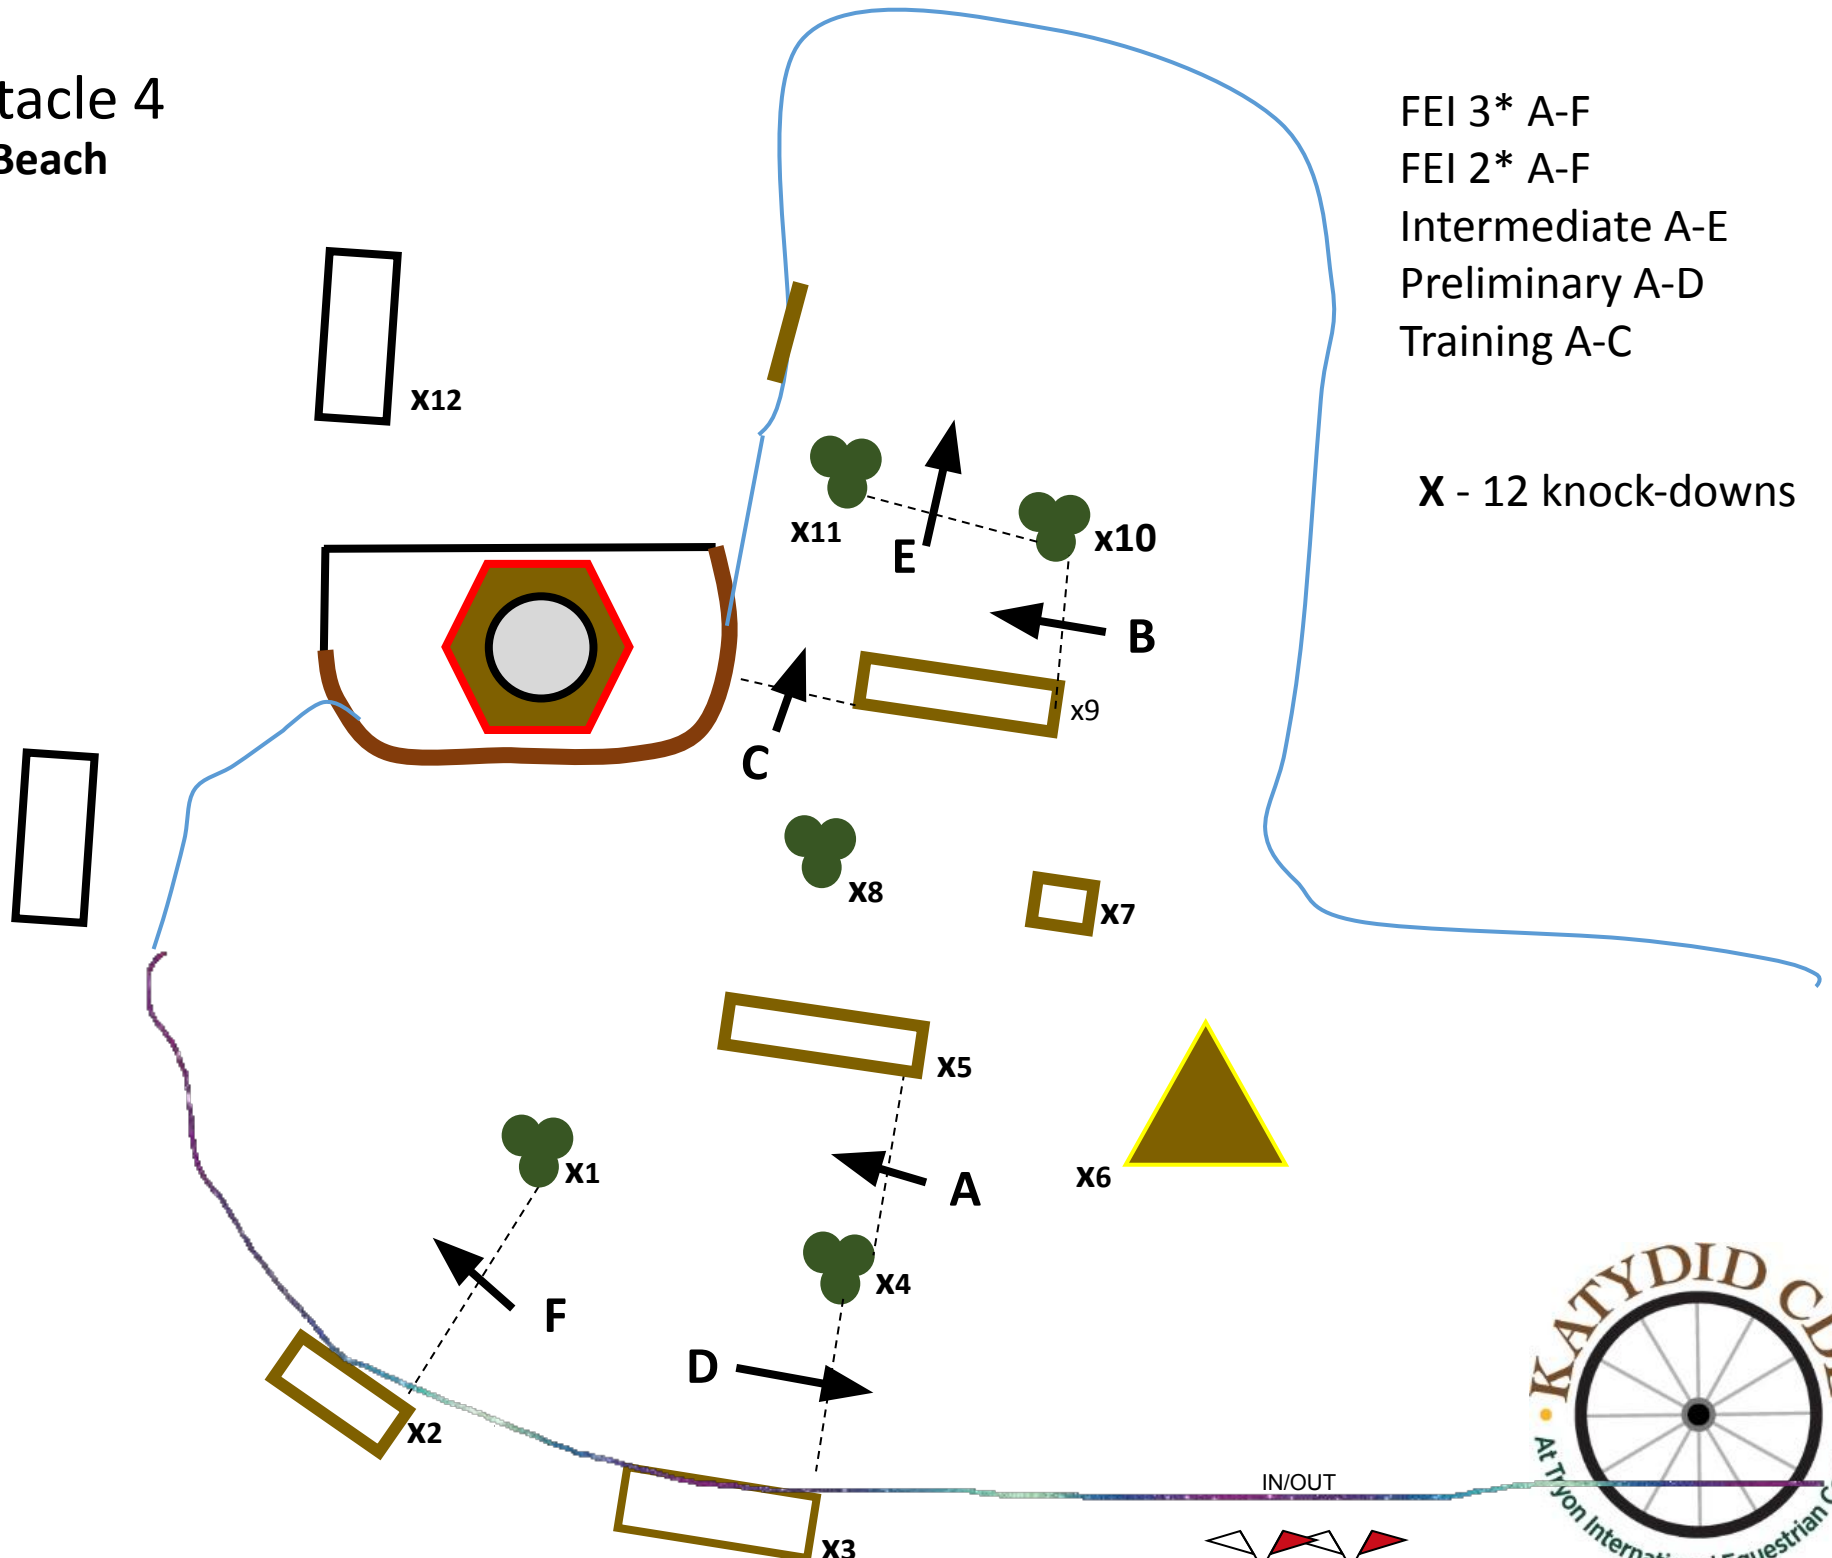

X - 3 knock-downs

Course Designer Henning Lemcke & Marc Johnson

OBSTACLE 3

The Cleghorn Green

FEI 3* A-F
FEI 2* A-F
Intermediate A-E
Preliminary A-D
Training A-C

Course Designer
Henning Lemcke &
Marc Johnson

Obstacle 4 The Beach

FEI 3* A-F
FEI 2* A-F
Intermediate A-E
Preliminary A-D
Training A-C

X - 12 knock-downs

Course Designer Henning Lemcke & Marc Johnson

Obstacle 5

The Hills

FEI 3*A-F

FEI 2* A-F