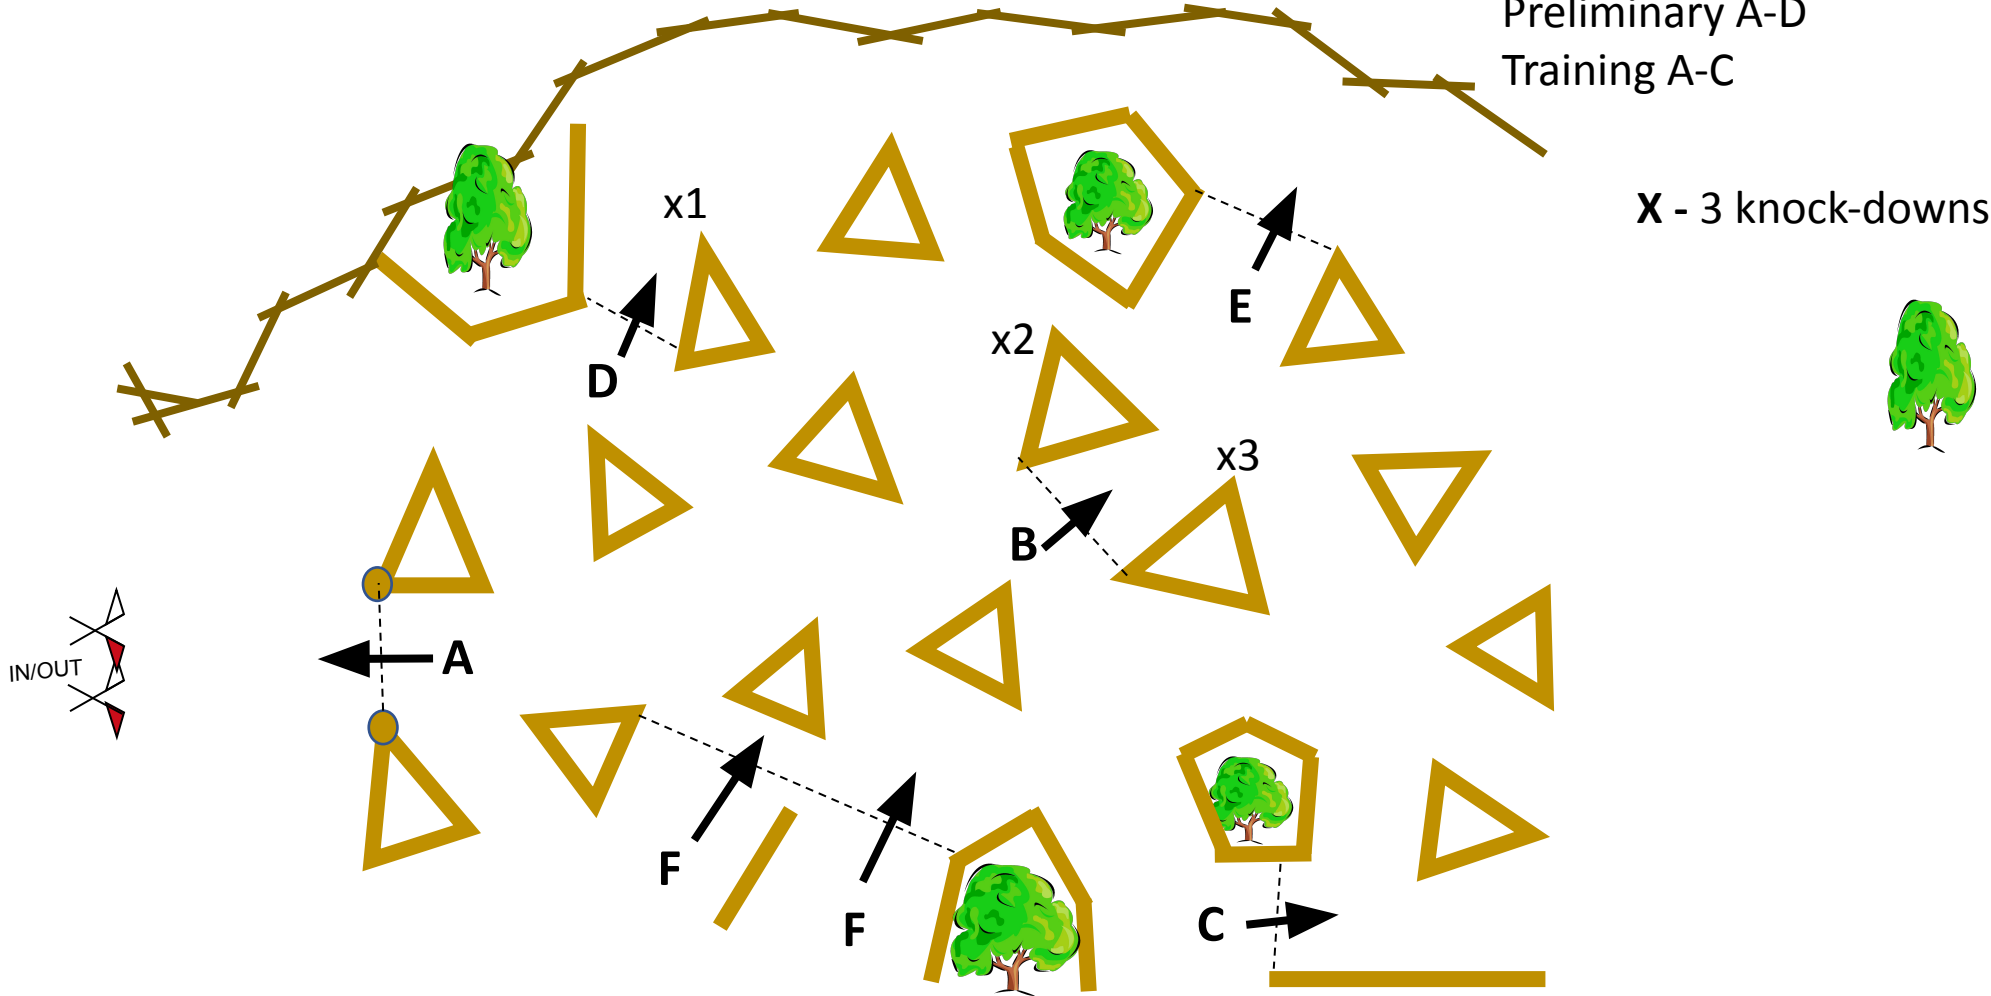

X - 3 knock-downs

Course Designer Henning Lemcke & Marc Johnson

OBSTACLE 3

The Cleghorn Green

FEI 3* A-F
FEI 2* A-F
Intermediate A-E
Preliminary A-D
Training A-C

Course Designer
Henning Lemcke &
Marc Johnson