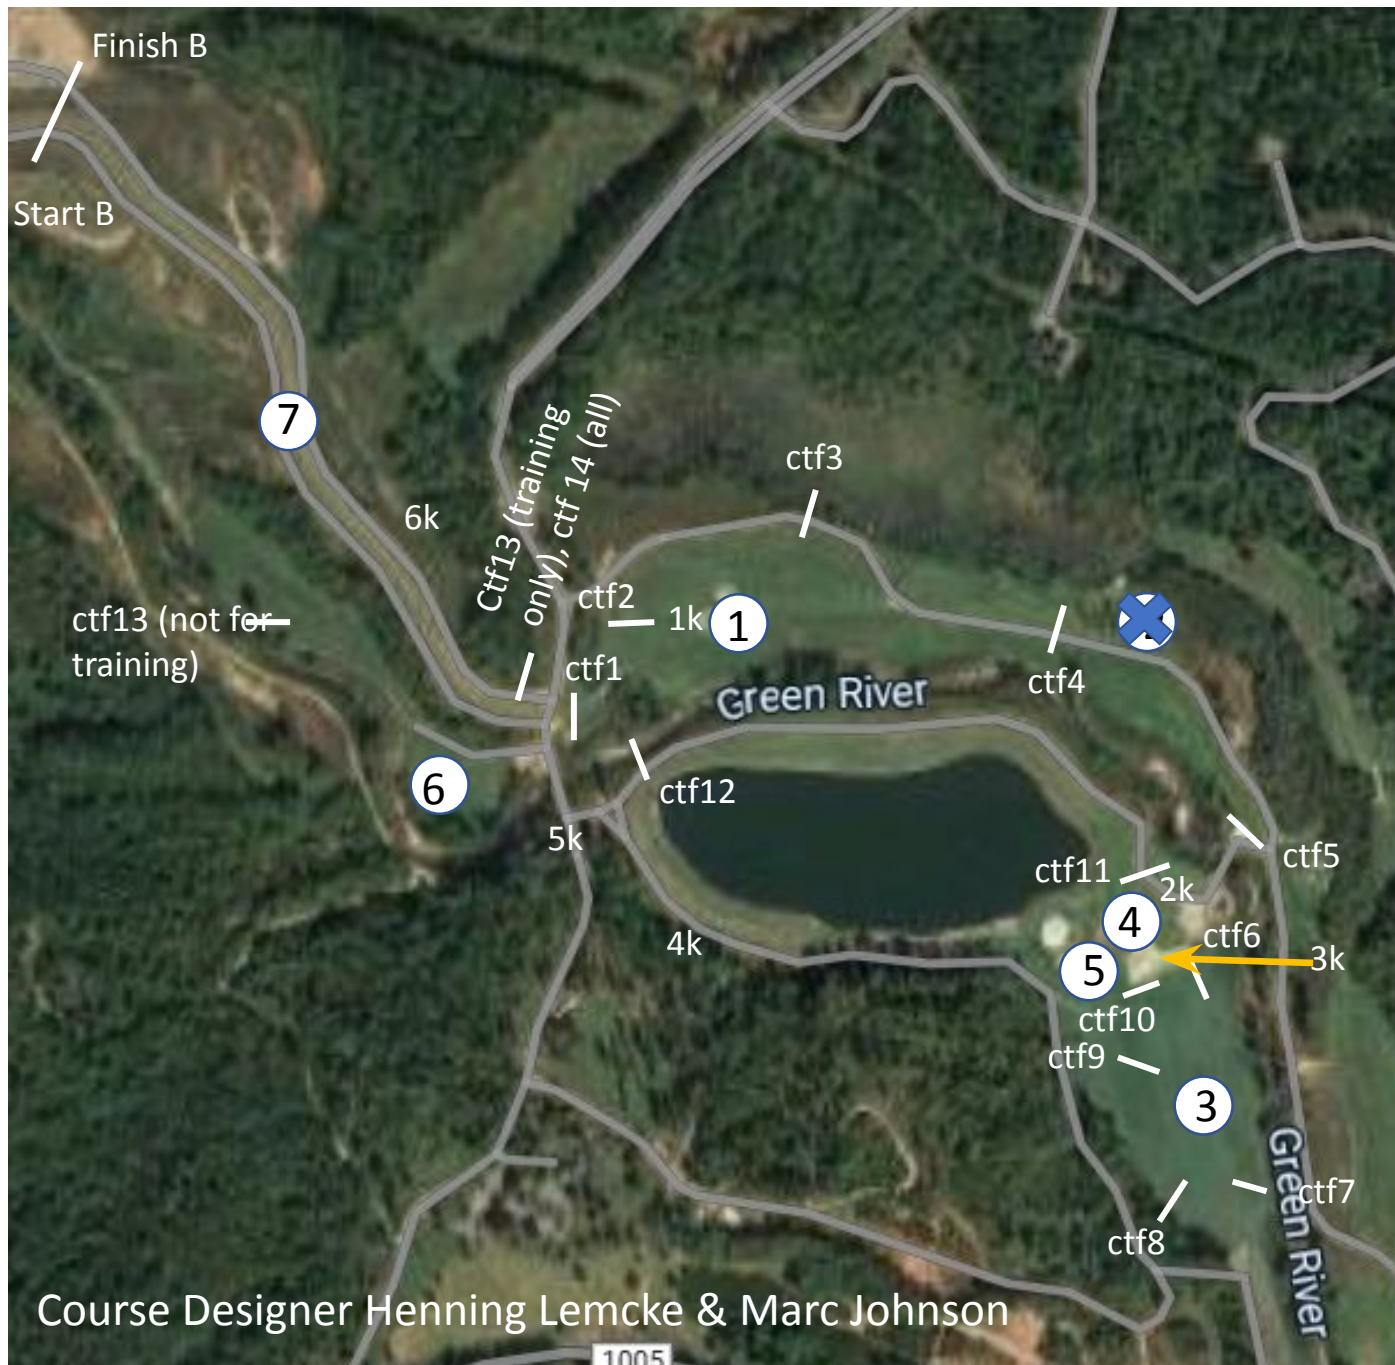

Section B – FEI2*

Start B, ctf1, Obs 1, 1k, ctf2, ctf3, ctf4, ctf5, 2k, Obs 3, ctf6, ctf 7, ctf8, ctf9, Obs 4, 3k, ctf10, ctf11, ctf12, 4k, Obs 5, 5k, Obs 6, ctf13, ctf14, 6k, Obs 7, Finish B. 6791m